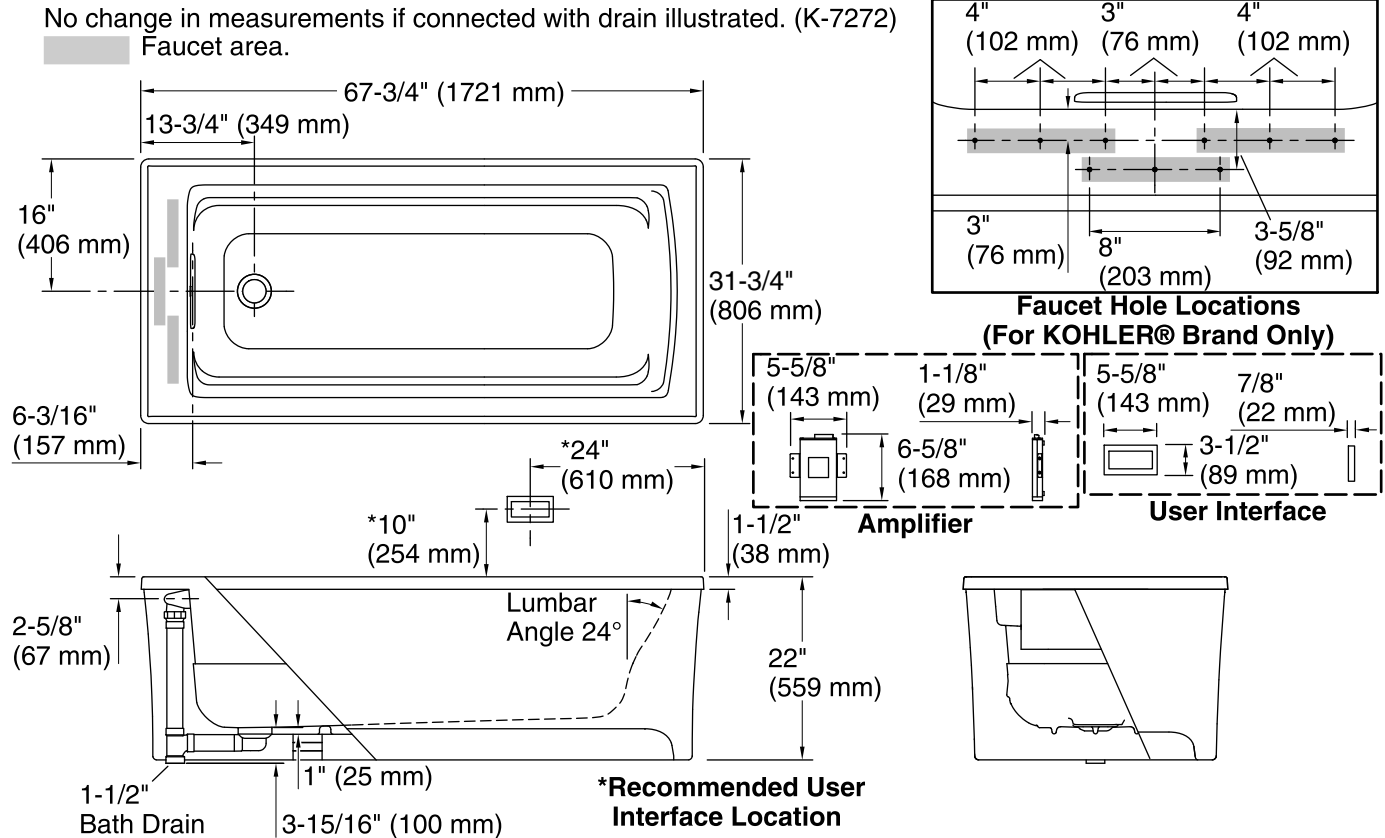

Required Electrical Service

One dedicated circuit required, protected with Class A Ground-Fault Circuit-Interrupter (GFCI) or Residual Current Device (RCD).

Heated Surface, 120 V, 15 A, 60 Hz
Amplifier:

Technical Information

All product dimensions are nominal.

Installation: Freestanding
Drain location: End
Basin area, bottom: 51-1/16" x 19-11/16" (1297 mm x 500 mm)
Basin area, top: 58-9/16" x 25-5/16" (1487 mm x 643 mm)
Weight: 192 lbs (87.1 kg)
Minimum floor load: 43.9 lbs/ft² (214.3 kg/m²)
Water depth: 15-1/16" (383 mm)
Water capacity: 65 gal (246.1 L)
Template: Footprint, 1265461, not required, not included
Electrical component rating: Heated Surface: 120 V, 1.1 A, 60 Hz, 65 W
Amplifier: 120 V, 1.1 A, 50/60 Hz

Notes

Measure your actual product for rough-in details. Install this product according to the installation instructions.

The hot water supply should be 70% of the capacity of the bath or greater. Installations will vary.

Provide one grounded electrical outlet within 24" (610 mm) of each component.

Control amplifier fits 16" (406 mm) center studs.

Provide a separate grounded outlet if connecting to a powered wireless device or adapter.