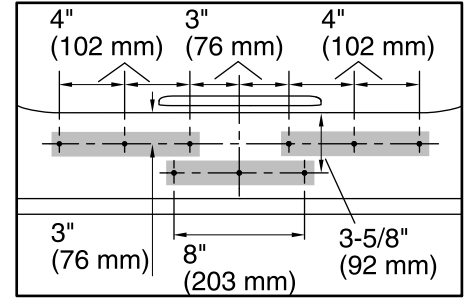

No change in measurements if connected with drain illustrated. (K-7272)

█ Faucet area.

**Faucet Hole Locations
(For KOHLER® Brand Only)**

Required Electrical Service

One dedicated circuit required, protected with Class A Ground-Fault Circuit-Interrupter (GFCI) or Residual Current Device (RCD).

Heated Surface: 120 V, 15 A, 50/60 Hz

Technical Information

All product dimensions are nominal.

Installation:	Freestanding
Drain location:	End
Basin area, bottom:	51-1/16" x 19-11/16" (1297 mm x 500 mm)
Basin area, top:	58-9/16" x 25-5/16" (1487 mm x 643 mm)
Weight:	169 lbs (76.7 kg)
Minimum floor load:	43.8 lbs/ft² (213.9 kg/m²)
Water depth:	15-1/16" (383 mm)
Water capacity:	65 gal (246.1 L)
Template:	Footprint, 1265461, not required, not included
Electrical component rating:	Heated Surface: 120 V, 1.1 A, 60 Hz, 65 W

Notes

Measure your actual product for rough-in details.

Install this product according to the installation instructions.

The hot water supply should be 70% of the capacity of the bath or greater. Installations will vary.

Provide one grounded electrical outlet within 24" (610 mm) of each component.

This bath is designed for freestanding installation only.