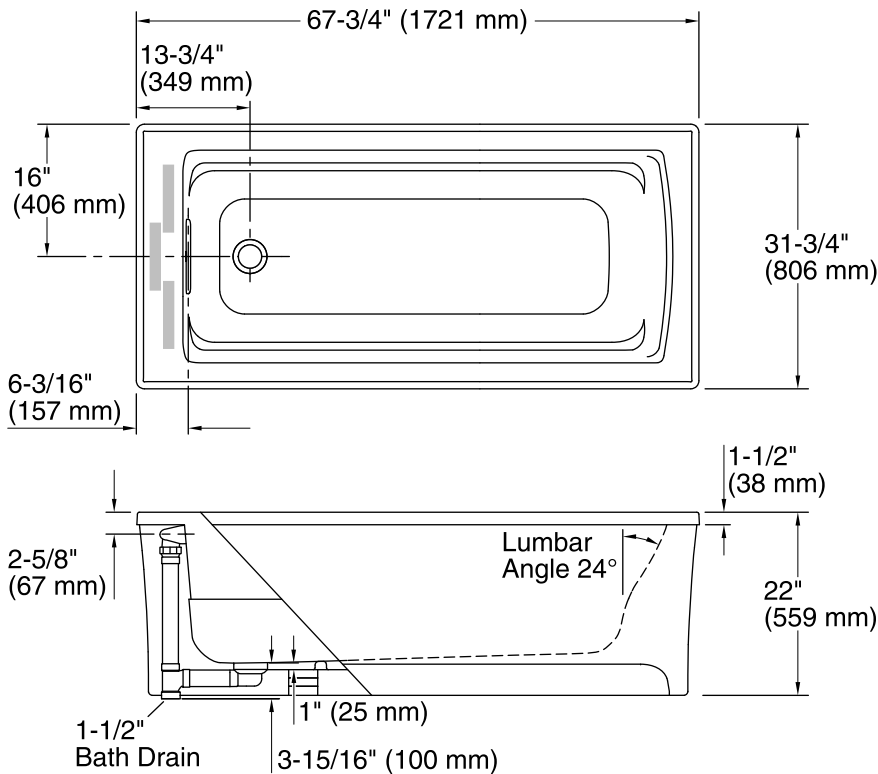

Features

- End drain.
- Two-piece design.
- Integral lumbar support and armrests for comfort.
- Slotted overflow for maximum bathing depth
- Bask® heated surface creates spa-like relaxation with soothing warmth on your back, shoulders, and neck.
- Textured bottom surface.
- 67-3/4" (1568 mm) x 31-3/4" (806 mm) x 22" (559 mm)

No change in measurements if connected with drain illustrated. (K-7272)

█ Faucet area.

**Faucet Hole Locations
(For KOHLER® Brand Only)**

Required Electrical Service

One dedicated circuit required, protected with Class A Ground-Fault Circuit-Interrupter (GFCI) or Residual Current Device (RCD).

Heated Surface: 120 V, 15 A, 50/60 Hz

Technical Information

All product dimensions are nominal.

Installation:	Freestanding
Drain location:	End
Basin area, bottom:	51-1/16" x 19-11/16" (1297 mm x 500 mm)
Basin area, top:	58-9/16" x 25-5/16" (1487 mm x 643 mm)
Weight:	169 lbs (76.7 kg)
Minimum floor load:	43.8 lbs/ft ² (213.9 kg/m ²)
Water depth:	15-1/16" (383 mm)
Water capacity:	65 gal (246.1 L)
Template:	Footprint, 1265461, not required, not included
Electrical component rating:	Heated Surface: 120 V, 1.1 A, 60 Hz, 65 W

Notes

Measure your actual product for rough-in details.

Install this product according to the installation instructions.

The hot water supply should be 70% of the capacity of the bath or greater. Installations will vary.