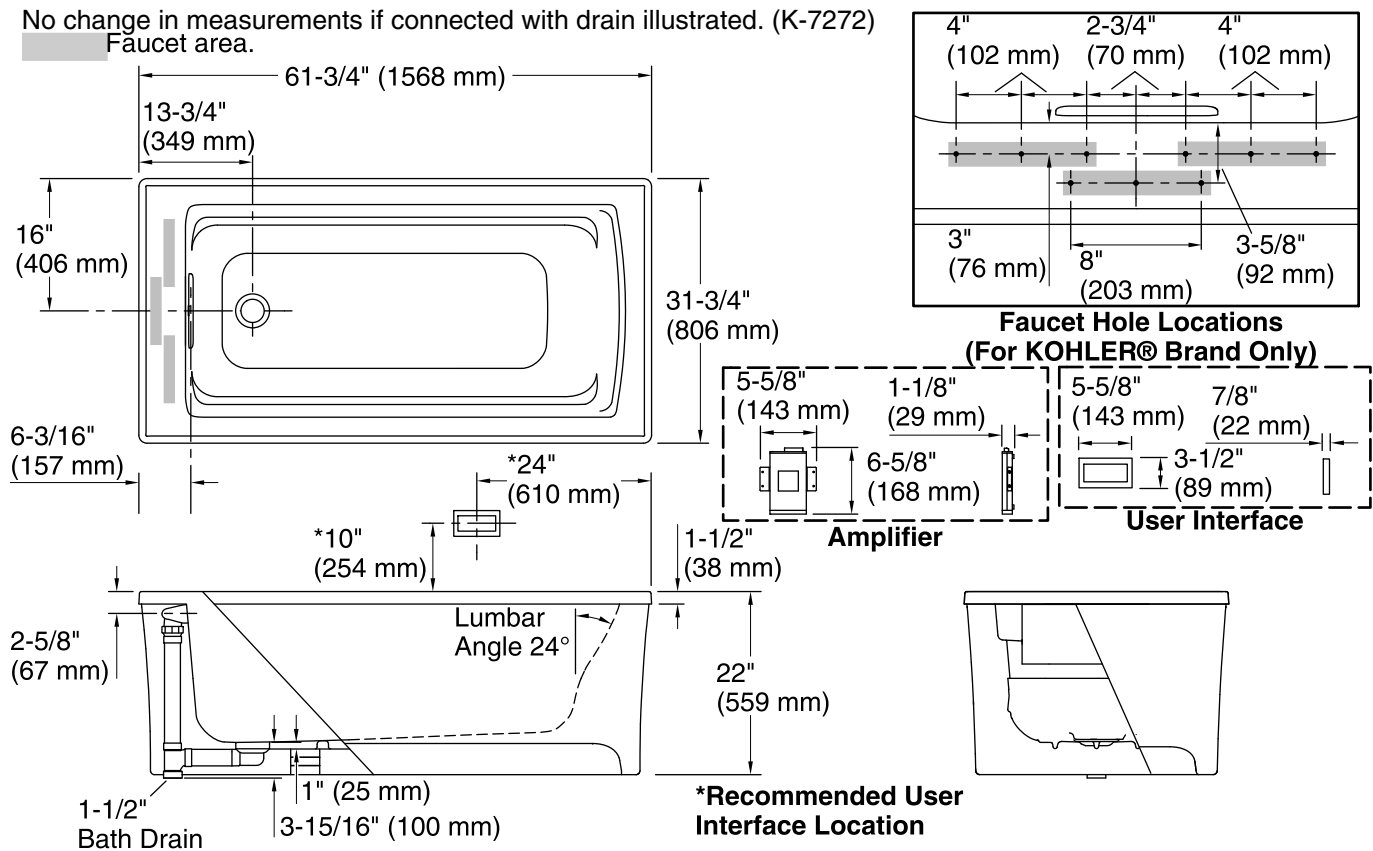

Required Electrical Service

One circuit required, protected with Class A Ground-Fault Circuit-Interrupter (GFCI) or Residual Current Device (RCD).

Amplifier, Heated 120 V, 15 A, 60 Hz
Surface:

Technical Information

All product dimensions are nominal.

Installation:	Freestanding
Drain location:	End
Basin area, bottom:	45-1/8" x 19-11/16" (1147 mm x 500 mm)
Basin area, top:	52-3/4" x 25-5/16" (1339 mm x 643 mm)
Weight:	189 lbs (85.7 kg)
Minimum floor load:	43.5 lbs/ft² (212.4 kg/m²)
Water depth:	15-1/16" (383 mm)
Water capacity:	58 gal (219.6 L)
Template:	Footprint, 1265460, not required, not included
Electrical component rating:	Amplifier: 120 V, 1.1 A, 50/60 Hz Heated Surface: 120 V, 1.1 A, 60 Hz, 65 W

Notes

Measure your actual product for rough-in details.

Install this product according to the installation instructions.

The hot water supply should be 70% of the capacity of the bath or greater. Installations will vary.

Provide one grounded electrical outlet within 24" (610 mm) of each component.

Control amplifier fits 16" (406 mm) center studs.