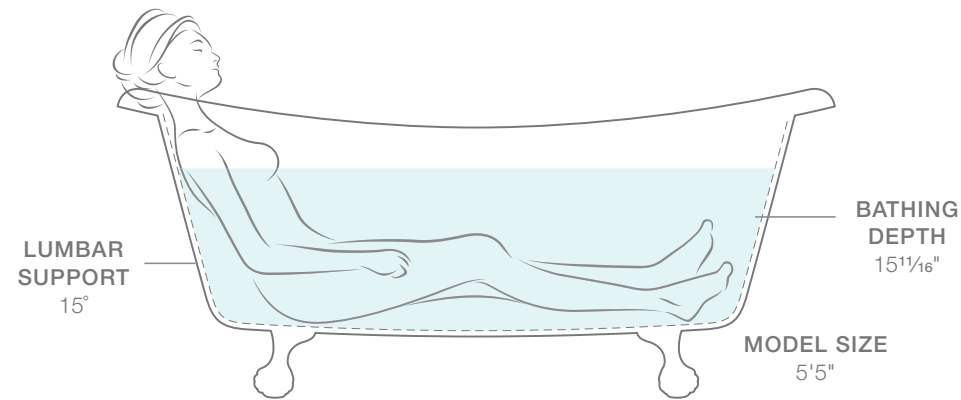

MODEL SIZE
5'5"

DIMENSIONS
L 65 3/4" W 30 15/16" H 23 3/4"

Emperor® freestanding bath
K-8334-0

MODERN

TRADITIONAL

BIRTHDAY BATH®

KOHLER® ENAMELED CAST IRON

The elegance of the Birthday Bath freestanding claw-foot bath commemorates a century of KOHLER plumbing fixtures with a unique style statement.

DIMENSIONS
L 72" W 37 1/2" H 27"

Birthday Bath® freestanding bath and ball-and-claw feet
K-100-0/K-102-PB

MODERN

TRADITIONAL

ARTIFACTS™

KOHLER® ENAMELED CAST IRON

Inspired by turn-of-the-century charm, the Artifacts freestanding bath is like a vintage treasure rediscovered. Characterized by the ability to customize with unique features to express personal style, the Artifacts freestanding bath brings a timeless look to your space.