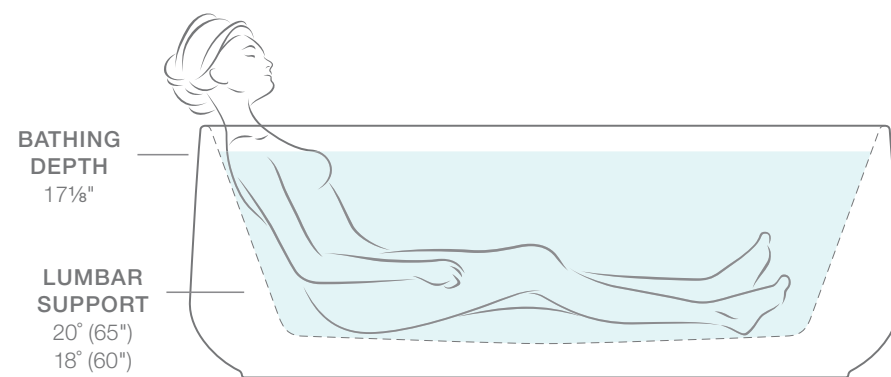

Available with BubbleMassage™ hydrotherapy

MODERN

TRADITIONAL

ESCALE®

ACRYLIC

Inspired by Japanese ceramic tableware, the Escale bath presents a unique and contemporary design that embraces a simple, modern look.

DIMENSIONS
L 72" W 36" H 24½"

Escale® freestanding bath
K-14037-0

Purist® floor-mount bath filler
trim with handshower
K-T97328-4-SN

MODERN

TRADITIONAL

CERIC®

LITHOCAST® GLOSS

Simple, clean and contained, Ceric expresses contemporary warmth and simplicity.