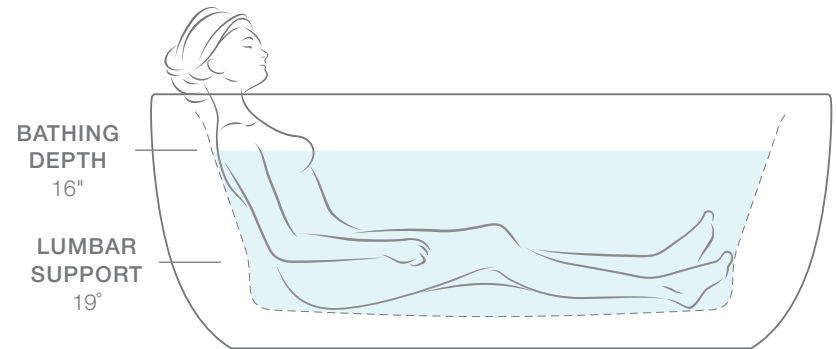

72" models available with BubbleMassage™ hydrotherapy

MODERN

TRADITIONAL

STARGAZE®

ACRYLIC

Create a luxurious centerpiece for your bathing area with the Stargaze freestanding bath. With its crisp, clean lines, featuring either a fluted or straight shroud, this versatile bath complements a wide range of bathroom styles.

Fluted Shroud

Straight Shroud

BATHING DEPTH
17" (72")
18" (60")

LUMBAR SUPPORT
21° (72")
17° (60")

MODEL SIZE
5'5"

DIMENSIONS
L 72" W 36" H 25¾" (shown)
L 60" W 34" H 25¼"

Stargaze® freestanding bath with fluted shroud
K-6367-0

Refinia® deck-mount bath faucet trim
K-T5323-4-CP

65½" models available with BubbleMassage™ hydrotherapy

Fluted Shroud

Straight Shroud

MODERN

TRADITIONAL

SUNSTRUCK®

ACRYLIC

Streamlined for simplicity, the Sunstruck bath exudes refined style with a contemporary flair. Choose between a fluted or straight shroud to complement your personal style.

MODEL SIZE
5'5"

DIMENSIONS

L 65½" W 35½" H 24½" (shown)