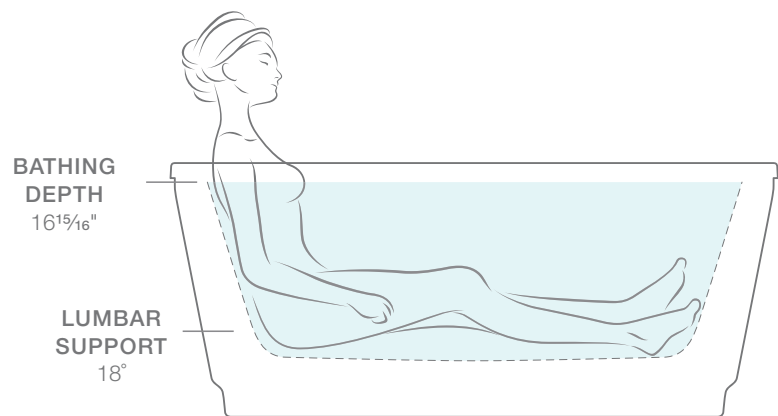

KOHLER® ENAMELED CAST IRON

Add a striking centerpiece to your bathroom with this freestanding bath that doubles as a bold, sculptural work of art. Rêve features strong geometric lines and a lower height that makes it easy to enter and exit.

DIMENSIONS

L 66 15/16" W 36" H 22 1/16"

L 66 15/16" W 31 1/2" H 22 1/16"

Rêve® freestanding bath
K-894-F62-0

Stillness® floor-mount bath
filler trim with handshower
K-T97344-4-CP

MODERN

TRADITIONAL

UNDERSCORE® OVAL

ACRYLIC

The Underscore Oval bath features refined lines and elegant functionality. The result is a comfortable aesthetic with subtle flair.

MODEL SIZE
5'5"

DIMENSIONS
L 59¹/₁₆" W 35³/₄" H 24³/₁₆"

Underscore® Oval
BubbleMassage™ air bath
K-5702-G-0
Purist® deck-mount bath faucet
trim with cross handles
K-T14428-3-BV

72" models available with BubbleMassage™ hydrotherapy

MODERN

TRADITIONAL

STARGAZE®

ACRYLIC

Create a luxurious centerpiece for your bathing area with the Stargaze freestanding bath. With its crisp, clean lines, featuring either a fluted or straight shroud, this versatile bath complements a wide range of bathroom styles.