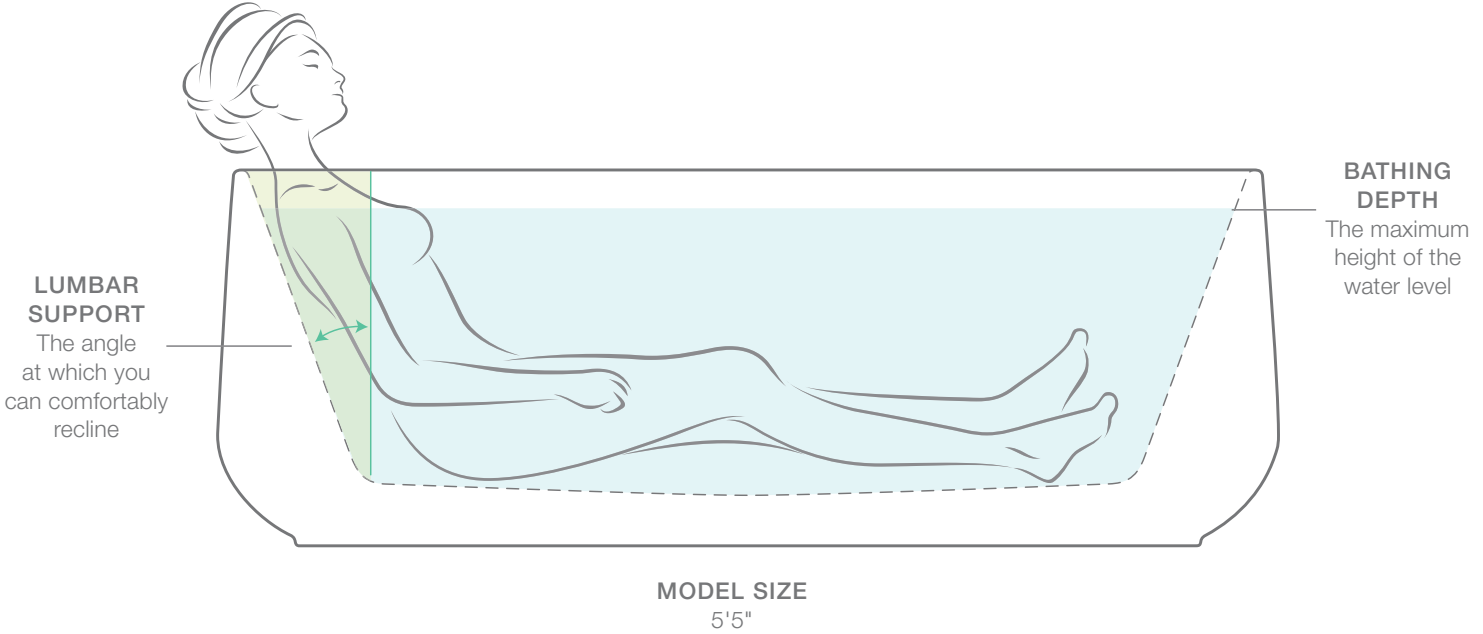

Iron Works®
Historic

Vintage®

RELAX IN COMFORT

Kohler carefully considers ergonomic details and consumer experiences with every bath we design. For example, our freestanding baths provide deep soaking wells to help you unwind. Our lumbar supports are engineered to accommodate a wide range of body types. And the slope of our baths facilitates both a comfortable upright position as well as a relaxing lounge position, which enables you to bathe exactly how you want.