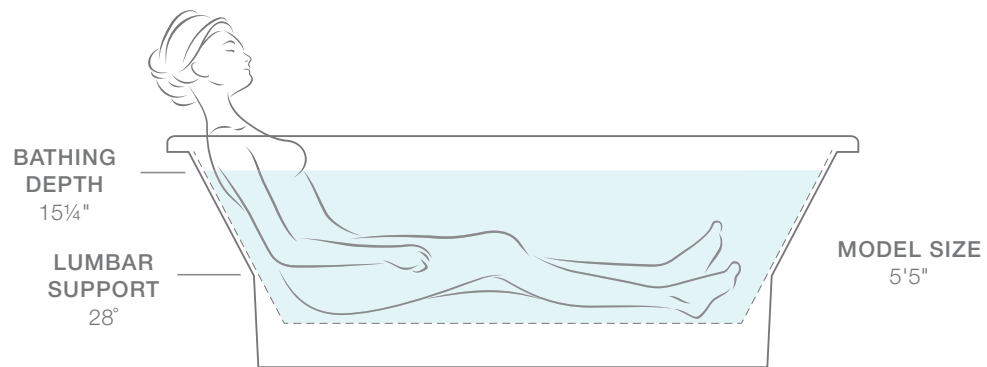

DIMENSIONS
L 72" W 36" H 24½"

Escale® freestanding bath
K-14037-0

Purist® floor-mount bath filler
trim with handshower
K-T97328-4-SN

MODERN

TRADITIONAL

CERIC®

LITHOCAST® GLOSS

Simple, clean and contained, Ceric expresses contemporary warmth and simplicity.

MODEL SIZE
5'5"

DIMENSIONS
L 65" W 31 1/8" H 22 7/8" (shown)
 L 60" W 29" H 23"

Ceric® freestanding bath
K-8336-0

Stillness® floor-mount bath
filler trim with handshower
K-T97344-4-CP

MODERN

TRADITIONAL

RÊVE®

KOHLER® ENAMELED CAST IRON

Add a striking centerpiece to your bathroom with this freestanding bath that doubles as a bold, sculptural work of art. Rêve features strong geometric lines and a lower height that makes it easy to enter and exit.