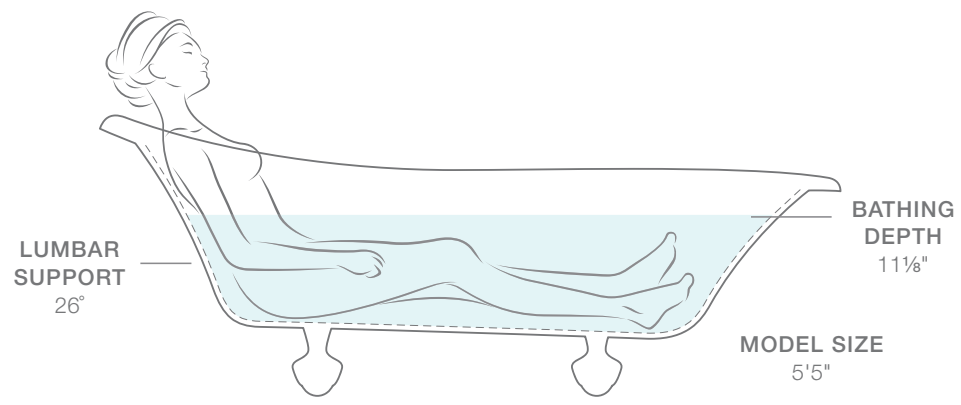

MODEL SIZE
5'5"

DIMENSIONS
L 65 3/4" W 30 15/16" H 23 3/4"

Emperor® freestanding bath
K-8334-0

MODERN

TRADITIONAL

BIRTHDAY BATH®

KOHLER® ENAMELED CAST IRON

The elegance of the Birthday Bath freestanding claw-foot bath commemorates a century of KOHLER plumbing fixtures with a unique style statement.

DIMENSIONS
L 72" W 37 1/2" H 27"

Birthday Bath® freestanding bath and ball-and-claw feet
K-100-0/K-102-PB

MODERN

TRADITIONAL

ARTIFACTS™

KOHLER® ENAMELED CAST IRON

Inspired by turn-of-the-century charm, the Artifacts freestanding bath is like a vintage treasure rediscovered. Characterized by the ability to customize with unique features to express personal style, the Artifacts freestanding bath brings a timeless look to your space.