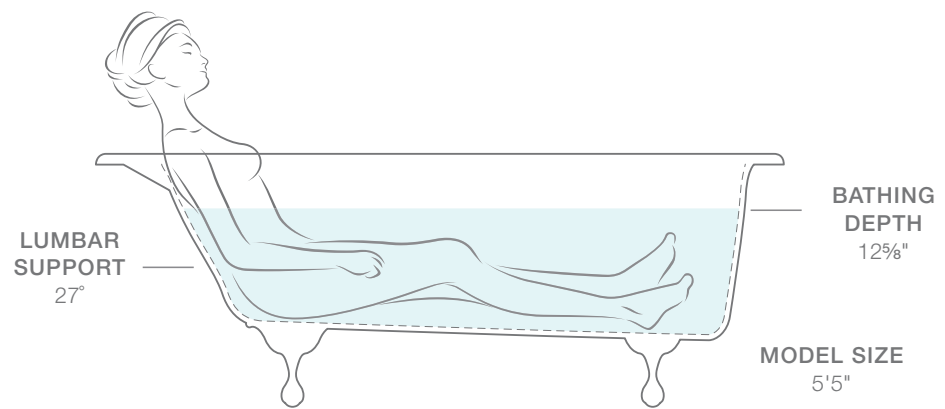

IRON WORKS® HISTORIC

KOHLER® ENAMELED CAST IRON

Bring the charm of antique furniture to your bathroom with the Iron Works Historic bath. Ball-and-claw feet add an authentically elegant touch to the look and feel of this bath.