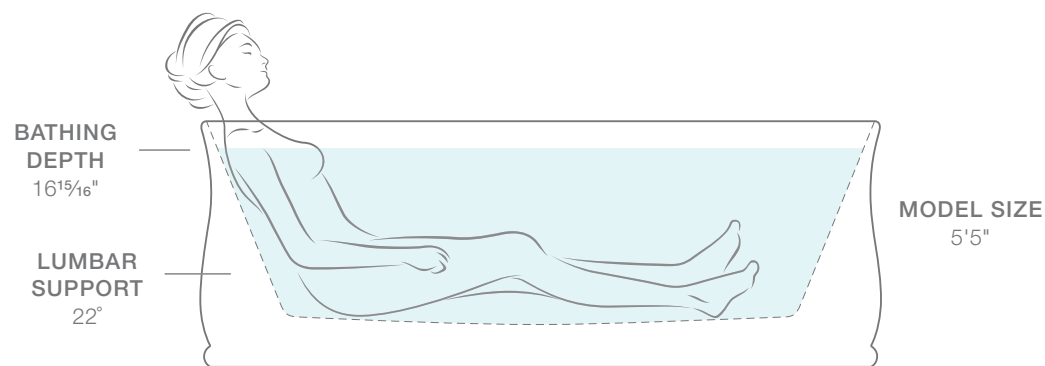

MODEL SIZE
5'5"

DIMENSIONS
L 65 3/4" W 30 15/16" H 23 3/4"

Emperor® freestanding bath
K-8334-0

MODERN

TRADITIONAL

BIRTHDAY BATH®

KOHLER® ENAMELED CAST IRON

The elegance of the Birthday Bath freestanding claw-foot bath commemorates a century of KOHLER plumbing fixtures with a unique style statement.