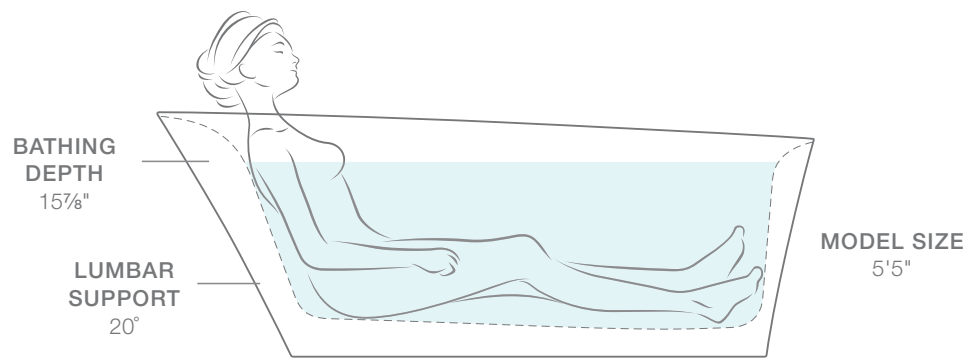

VEIL™

LITHOCAST® GLOSS

Flowing and immaculately balanced curves elicit a sculpted simplicity and artistic nuance. Veil provides a contemporary, elegant and harmonious experience in tune with the most modern rituals of daily life.

MODEL SIZE
5'5"

DIMENSIONS
L 65 3/4" W 36 3/4" H 24 3/8"