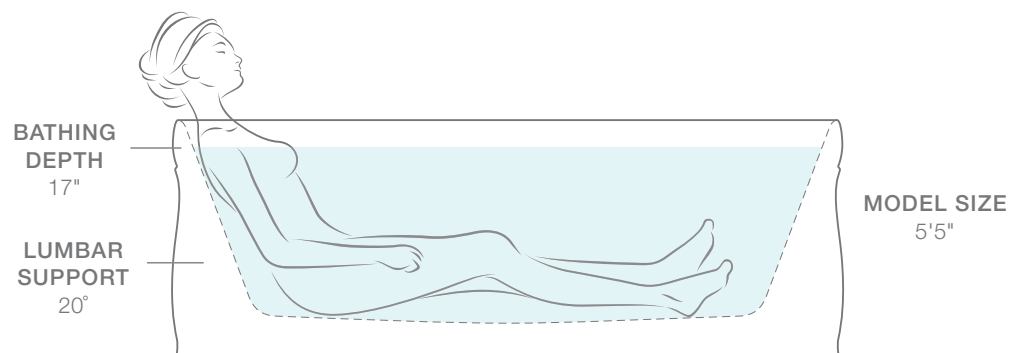

ARCHER®

ACRYLIC

Taking its design cues from traditional Craftsman furniture, this freestanding bath gently supports the natural curves of your body.

DIMENSIONS
 L 67 3/4" W 31 3/4" H 22"
 L 61 3/4" W 31 3/4" H 22" (shown)

Archer® freestanding bath
K-2592-0

Memoirs® Stately deck-mount bath
faucet trim with deco lever handles
K-T469-4V-BV

MODERN

TRADITIONAL

CHESS®

LITHOCAST® GLOSS

A classic aesthetic in the vein of Shaker Americana design, this traditional freestanding bath exudes austerity with a noble disposition.