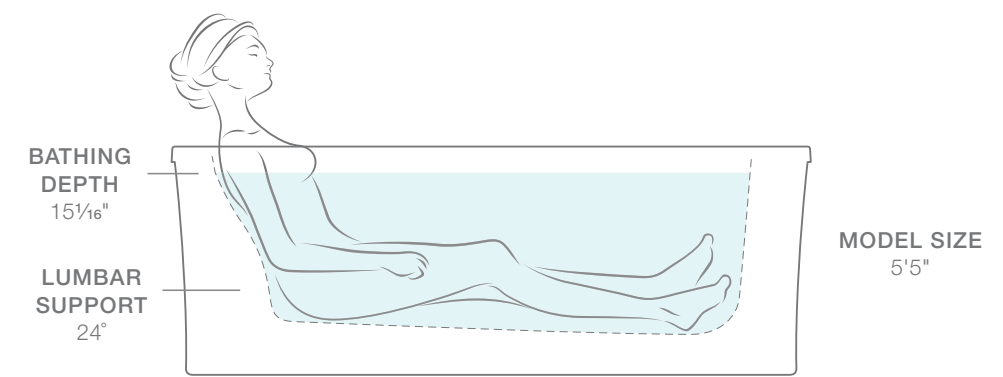

Streamlined for simplicity, the Sunstruck bath exudes refined style with a contemporary flair. Choose between a fluted or straight shroud to complement your personal style.

MODEL SIZE
5'5"

DIMENSIONS

L 65½" W 35½" H 24½" (shown)

L 60" W 34" H 25¼"

Sunstruck® freestanding BubbleMassage™ air bath with fluted shroud
K-1967-G-0

Stillness® deck-mount bath faucet trim
K-T954-4-BN

Available with BubbleMassage™ hydrotherapy

MODERN

TRADITIONAL

ARCHER®

ACRYLIC

Taking its design cues from traditional Craftsman furniture, this freestanding bath gently supports the natural curves of your body.

DIMENSIONS
 L 67 3/4" W 31 3/4" H 22"
 L 61 3/4" W 31 3/4" H 22" (shown)