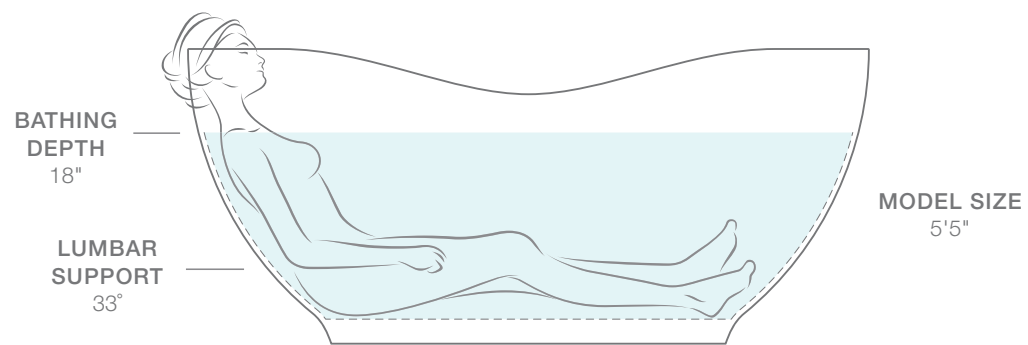

MODEL SIZE
5'5"

DIMENSIONS
L 65 3/4" W 36 3/4" H 24 3/8"

Veil™ freestanding bath
K-8331-0

Composed® floor-mount bath
filler trim with handshower
K-T73087-4-CP

MODERN

TRADITIONAL

ABRAZO®

LITHOCAST® MATTE

With an organic oval shape inspired by clay pottery, the Abrazo bath makes a striking focal point for your contemporary bathroom.

MODEL SIZE
5'5"

DIMENSIONS
L 66" W 31½" H 28½"

Abrazo® freestanding bath
K-1800-HW1
Purist® floor-mount bath
filler trim with handshower
K-T97328-4-SN