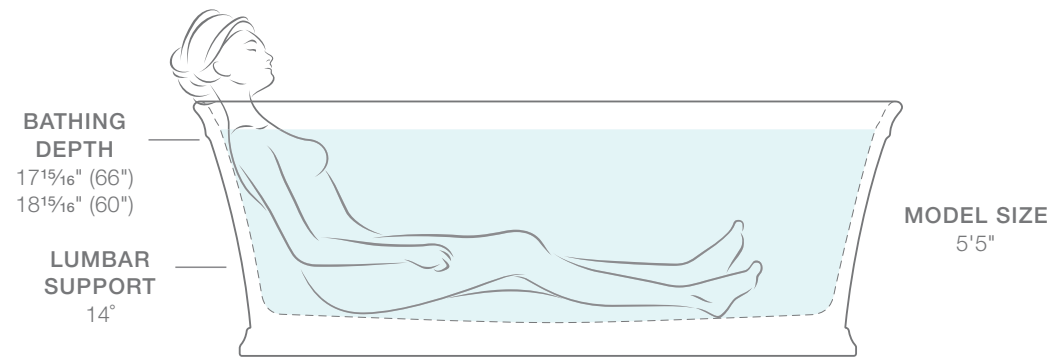

MEMOIRS®

LITHOCAST® GLOSS

With rich detailing reminiscent of crown molding, Memoirs evokes a sophisticated composition that brings classic architectural style to your bathroom.