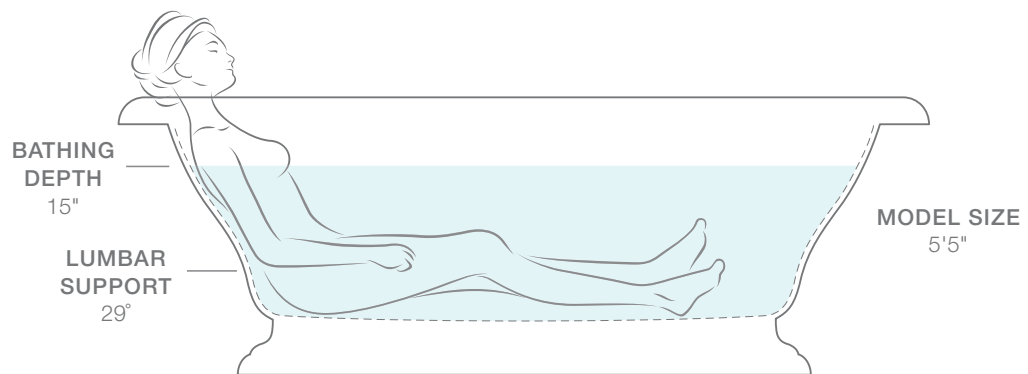

VINTAGE®

KOHLER® ENAMELED CAST IRON

Bring a historic look to the bathroom with the timeless design of the Vintage freestanding bath.

MODEL SIZE
5'5"

DIMENSIONS
L 72" W 42" H 24"