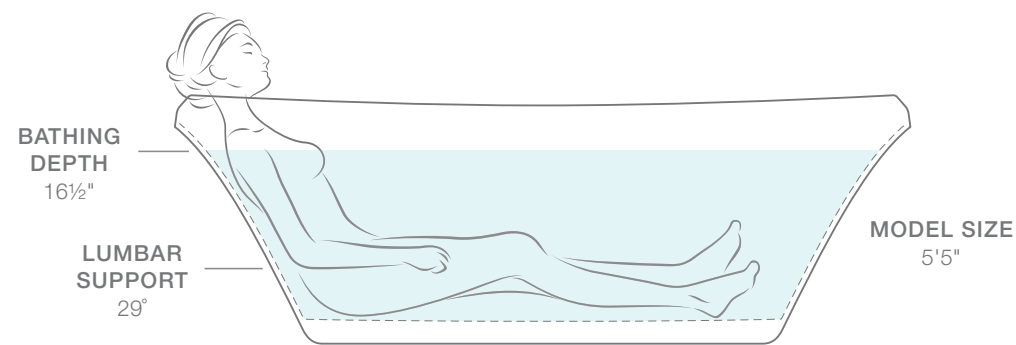

With an organic oval shape inspired by clay pottery, the Abrazo bath makes a striking focal point for your contemporary bathroom.

MODEL SIZE
5'5"

DIMENSIONS
L 66" W 31½" H 28½"

Abrazo® freestanding bath
K-1800-HW1
Purist® floor-mount bath
filler trim with handshower
K-T97328-4-SN

Available with BubbleMassage™ hydrotherapy

MODERN

TRADITIONAL

ESCALE®

ACRYLIC

Inspired by Japanese ceramic tableware, the Escale bath presents a unique and contemporary design that embraces a simple, modern look.

DIMENSIONS
L 72" W 36" H 24½"

Escale® freestanding bath
K-14037-0

Purist® floor-mount bath filler
trim with handshower
K-T97328-4-SN

MODERN

TRADITIONAL

CERIC®

LITHOCAST® GLOSS

Simple, clean and contained, Ceric expresses contemporary warmth and simplicity.