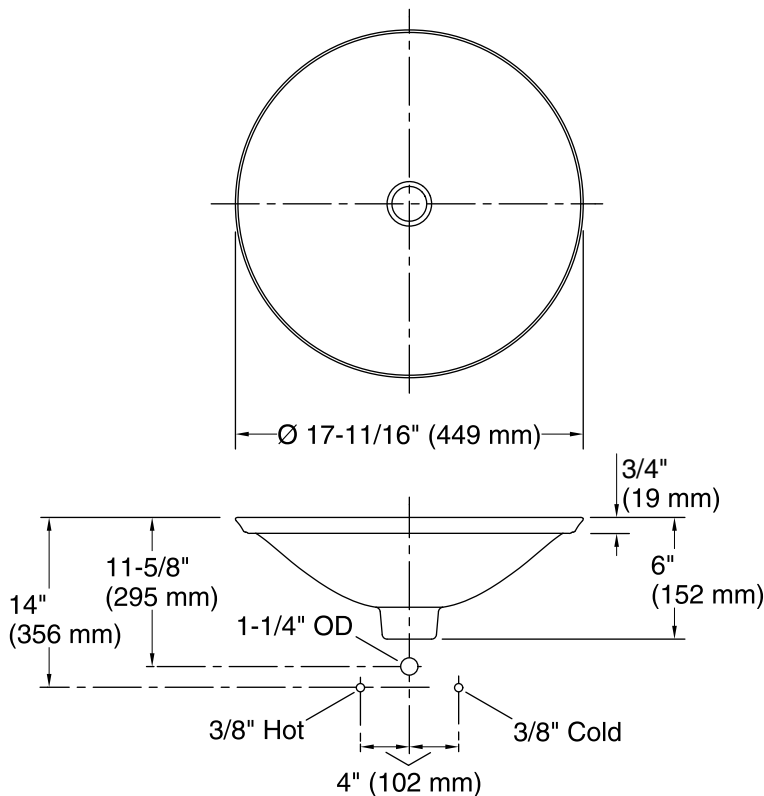

Standard Installation