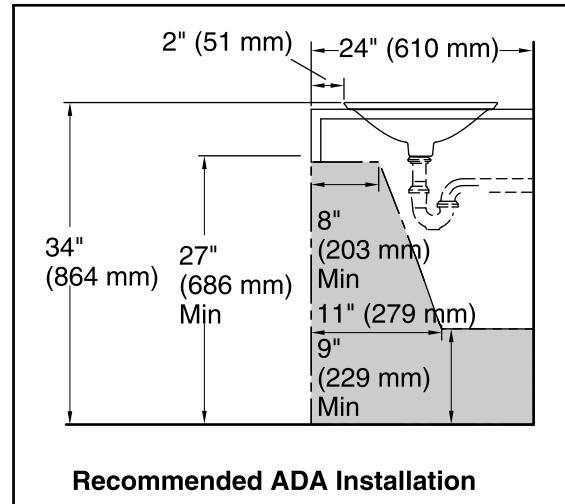

Recommended ADA Installation

Technical Information

All product dimensions are nominal.

Bowl configuration:	Single
Installation:	Drop-In
Bowl area (Only)	Diameter: 17-11/16" (449 mm) Bowl depth: 4" (102 mm) Water depth: 4" (102 mm)
Template:	1242827, required, included

Notes

Install this product according to the installation instructions.

NOTICE: Countertop manufacturer or cutter must use the cut-out template provided with the product, or a current one provided by Kohler Co. (call 1-800-4-KOHLER). Kohler Co. is not responsible for cutout errors when the incorrect cut-out template is used.

ADA compliant when installed to the specific requirements of these regulations.