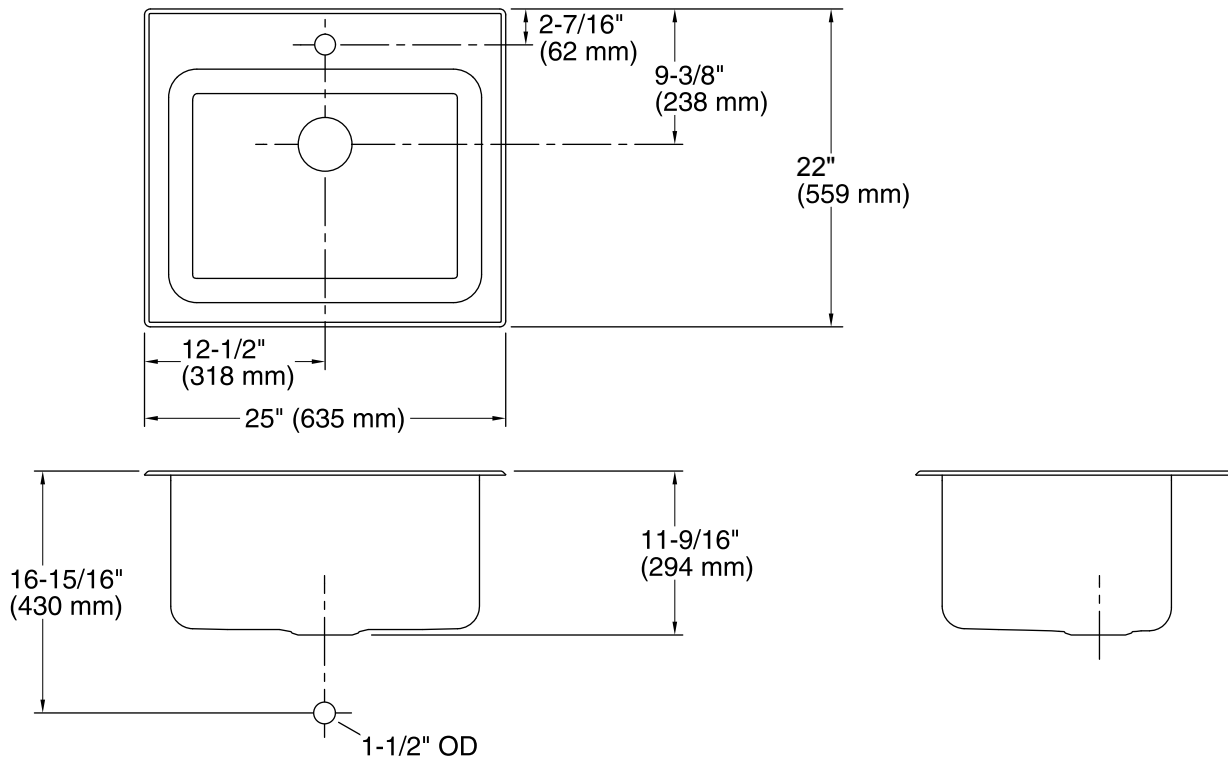

Ballad™
Top-mount Utility Sink
K-5798-1

Features

- 27-inch minimum base cabinet width.
- Single bowl.
- 11-inch depth provides generous workspace.
- One faucet hole.
- SilentShield® sound-absorption technology offers quieter performance.
- Includes installation hardware.

Material

- 18-gauge stainless steel.

Installation

- Top-mount

Codes/Standards

ASME A112.19.3/CSA B45.4

**Lifetime Limited Warranty for
KOHLER® Stainless Steel Sinks**

See website for detailed warranty information.

Technical Information

All product dimensions are nominal.

Installation:	Top-mount, Top-mount
Bowl area (Only)	Length: 21-1/4" (540 mm) Width: 15-3/4" (400 mm) Bowl depth: 11-5/16" (287 mm) Water depth: 11-5/16" (287 mm)
Number of deck holes:	1
Faucet hole(s):	1-7/16" (37 mm)
Drain hole:	3-3/4" (94 mm)