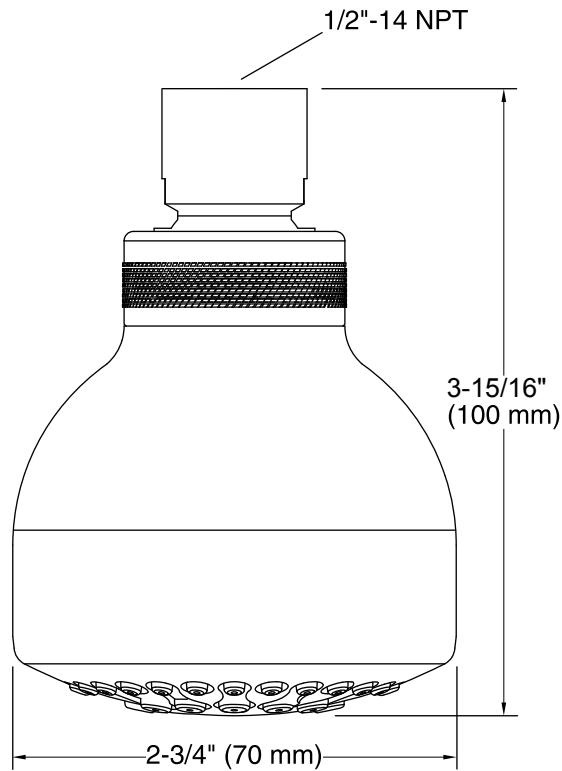

Features

- Single-function showerhead delivers a full, consistent spray
- 2.5 gpm (gallons per minute) flow rate
- 1/2-inch NPT connection
- Sprayface with flexible nozzles resists hard water buildup and is easy to clean
- Coordinates with Coralais faucets and accessories
- KOHLER finishes resist corrosion and tarnishing

Installation

- Wall-mount

Codes/Standards

ASME A112.18.1/CSA B125.1
All applicable US Federal and State material regulations
DOE - Energy Policy Act 1992

KOHLER® Faucet Lifetime Limited Warranty

See website for detailed warranty information.

Available Color/Finishes

Color tiles intended for reference only.

Color	Code	Description
	CP	Polished Chrome
	G	Brushed Chrome

Technical Information

All product dimensions are nominal.

Showerhead:

Rated maximum flow: 2.5 gal/min (9.5 l/min)