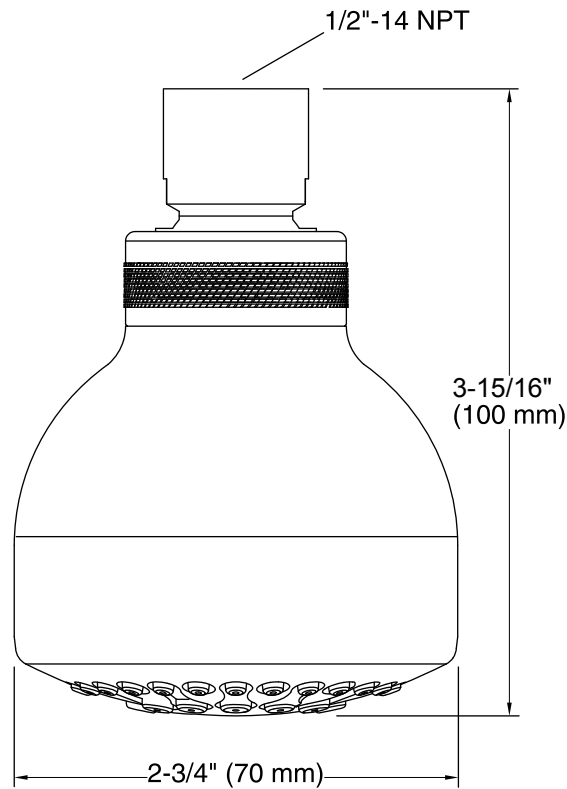

Technical Information

All product dimensions are nominal.

Showerhead:

Rated maximum flow: 2 gal/min (7.6 l/min)

Pressure: 80 psi (5.5 bar)

Notes

Install this product according to the installation guide.