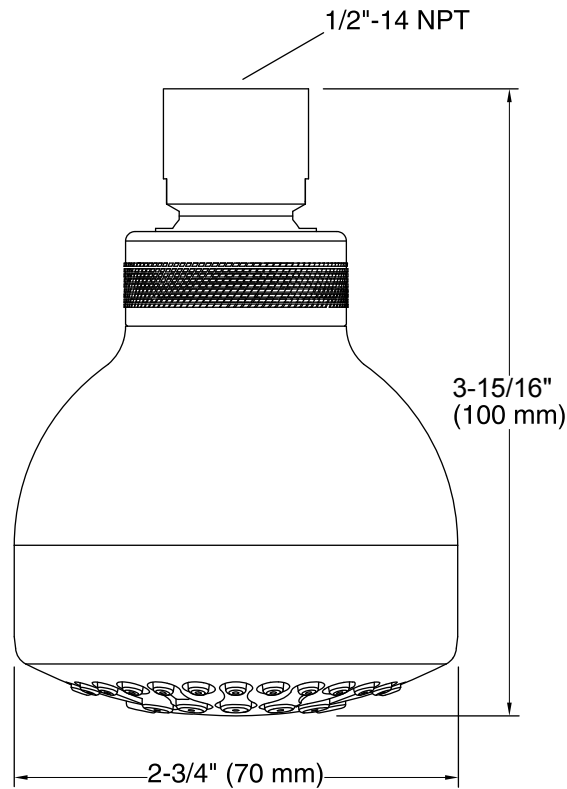

Features

- Single-function showerhead delivers a full, consistent spray, regardless of water pressure.
- 1.75 gpm (gallons per minute) flow rate.
- 1/2-inch NPT connection.
- Sprayface with flexible nozzles resists hard water buildup and is easy to clean.
- Showerarm and flange not included.
- Coordinates with Coralais faucets and accessories.

Material

- KOHLER finishes resist corrosion and tarnishing.

Installation

- Wall-mount

Water Conservation & Rebates

- WaterSense®-labeled 1.75-gpm showerheads use up to 30 percent less water than standard 2.5-gpm showerheads while still meeting strict performance guidelines.
- This product can help a building earn Water Efficiency points in the LEED® Green Building Rating System.

Available Color/Finishes

Color tiles intended for reference only.

Color	Code	Description
	CP	Polished Chrome
	G	Brushed Chrome

Technical Information

All product dimensions are nominal.

Showerhead:

Rated maximum flow: 1.75 gal/min (6.6 l/min)