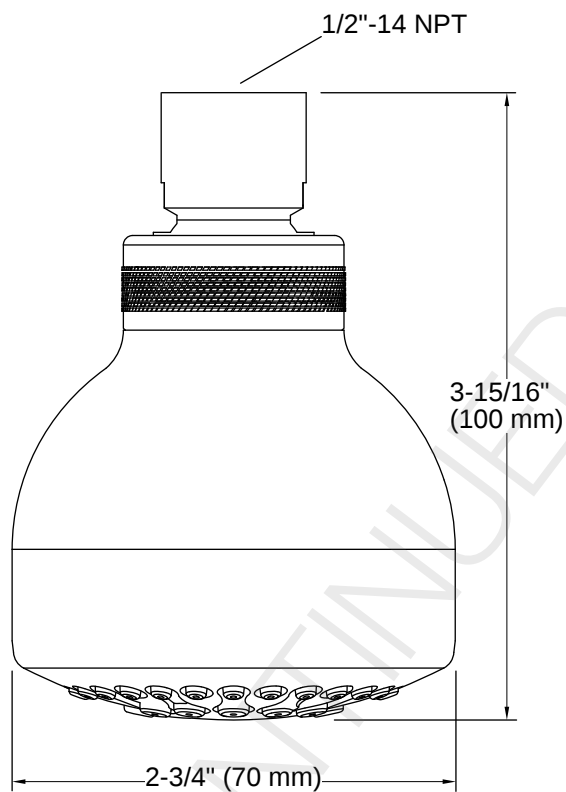

Installation

- Shower arm and flange sold separately
- Wall-mount

Installation Notes

Install this product according to the installation instructions.