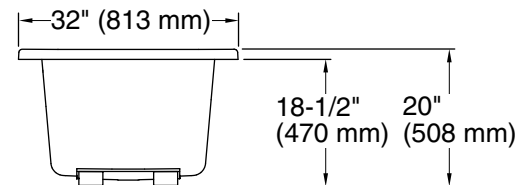

DEVONSHIRE®

Technical Information

Fixture*:	
Bathing well:	
Basin area, bottom	42" (1067 mm) x 20" (508 mm)
Basin area, top	51" (1295 mm) x 24" (610 mm)
Weight	70 lbs (31.8 kg)
To overflow:	
Water depth	14" (356 mm)
Capacity	60 gal (277.1 L)
* Approximate measurements for comparison only.	
Drop-in cut-out	58" (1473 mm) x 30" (762 mm)

Installation Notes

Install this product according to the installation guide.

Floor support under bath must provide for a minimum of 41 lbs/square foot (202 kg/square meter) loading.

No change in measurements if connected with drain illustrated. (K-7161-AF)

Product Diagram