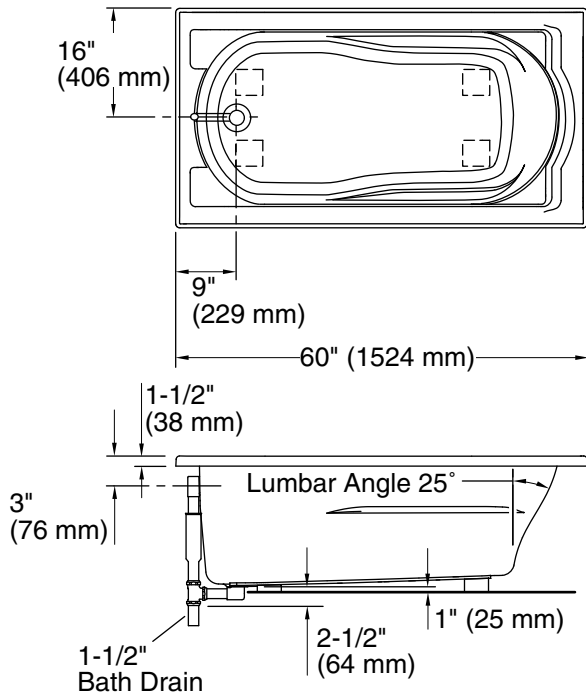

DROP-IN BATH K-1184

Features

- Acrylic
- Drop-in installation
- Arm rests and lumbar support to cradle the body
- Textured bottom surface
- 60" (1524 mm) x 32" (813 mm) x 20" (508 mm)

Codes/Standards Applicable

The acrylic bath shall be 60" (1524 mm) in length, 32" (813 mm) in width, and 20" (508 mm) in height. Bath shall be for drop-in installation. Bath shall have arm rests and lumbar support to cradle the body. Bath shall feature a textured bottom surface. Bath shall be Kohler Model K-1184-_____.

DEVONSHIRE®

Technical Information

Fixture*:	
Bathing well:	
Basin area, bottom	42" (1067 mm) x 20" (508 mm)
Basin area, top	51" (1295 mm) x 24" (610 mm)
Weight	70 lbs (31.8 kg)
To overflow:	
Water depth	14" (356 mm)
Capacity	60 gal (277.1 L)
* Approximate measurements for comparison only.	
Drop-in cut-out	58" (1473 mm) x 30" (762 mm)

Installation Notes

Install this product according to the installation guide.

Floor support under bath must provide for a minimum of 41 lbs/square foot (202 kg/square meter) loading.

No change in measurements if connected with drain illustrated. (K-7161-AF)