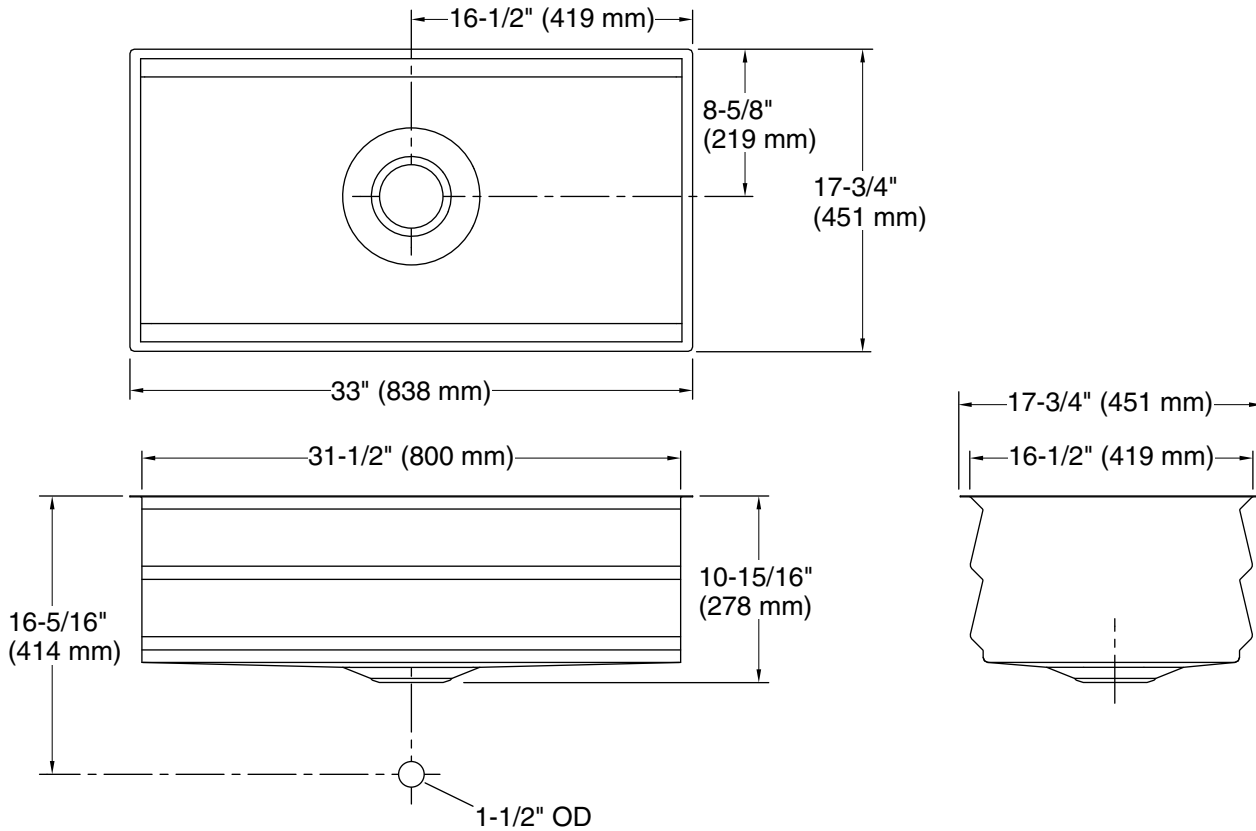

Features

- Large single bowl.
- 11-inch depth provides generous workspace.
- No faucet holes.
- Includes bamboo cutting board, two multipurpose grated racks, colander, and washbin.
- Three graduated ledges in basin allow you to place accessories at your preferred height.
- Accessories stack and slide on ledges for a custom arrangement.
- Beveled cone-shape basin slopes into drain, easily disposing debris.
- Medium size cutting board (10"x16") included with sink - covers 1/3 of sink.
- Also available: Large size cutting board 21"x16" - covers 2/3 of sink. (Sold separately # K-23680-NA)
- SilentShield sound-absorption technology offers quieter performance.
- Includes installation hardware.

Material

- Premium 18-gauge stainless steel.

Installation

- Under-mount
- Minimum base cabinet width: 33"-36" (33" may require cabinet modifications).

Recommended Products/Accessories

K-6383 Soap Dispenser
K-8619 Flexible Kitchen Mat
K-8801 Sink Strainer
K-8799 Sink Strainer
K-8624 Dish Scraper

See website for detailed warranty information.

Technical Information

All product dimensions are nominal.

Bowl configuration:	Single
Installation:	Under-mount
Min. base cabinet width:	36" (914 mm)
Bowl area (Only):	Length: 31-1/2" (800 mm) Width: 16-1/2" (419 mm) Bowl depth: 10" (254 mm) Water depth: 10" (254 mm)
Drain hole:	3-3/4" (94 mm)
Template:	1093327-7, required, included