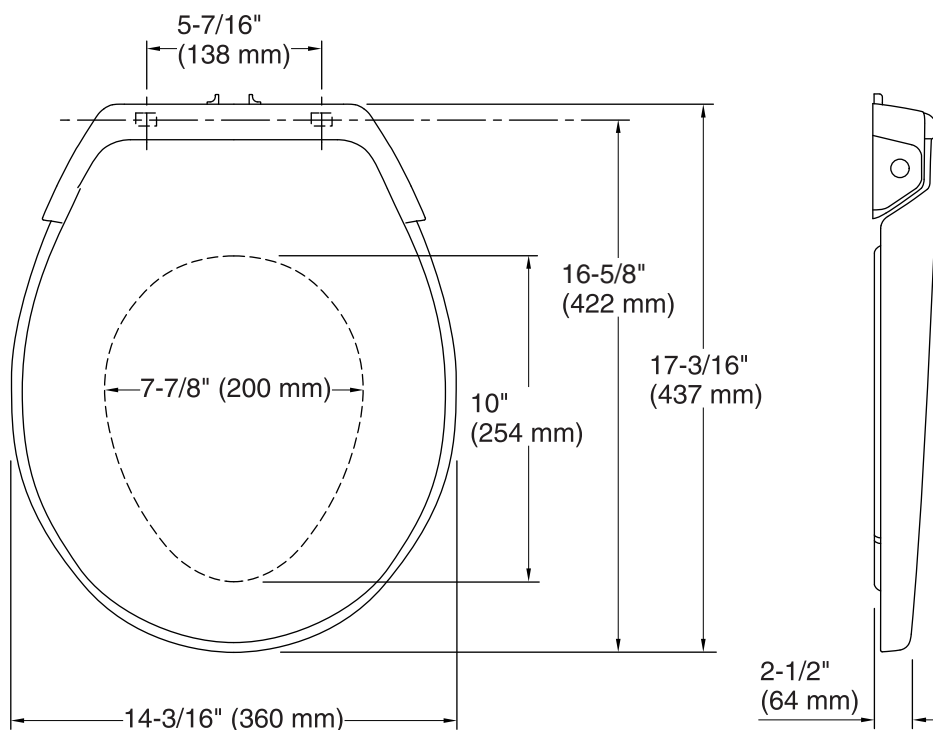

Technical Information

All product dimensions are nominal.

Seat shape type: Round

Seat front type: Closed front

Seat hinge type: Quick-Attach®, Quick-Release™,
Quiet-Close™

Seat-mounting holes: 5-7/16" (137 mm)

Notes

Install this product according to the installation guide.

Requires two D-cell batteries, not included.