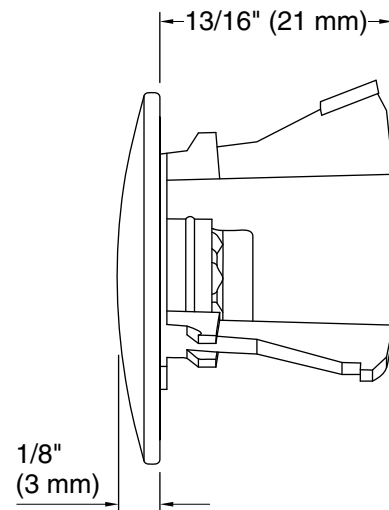

Iron Plains®
Overflow cap for Iron Plains® bathroom sinks
K-6324

Technical Information

All product dimensions are nominal.

Material: Plastic

Notes

Install this product according to the installation instructions.