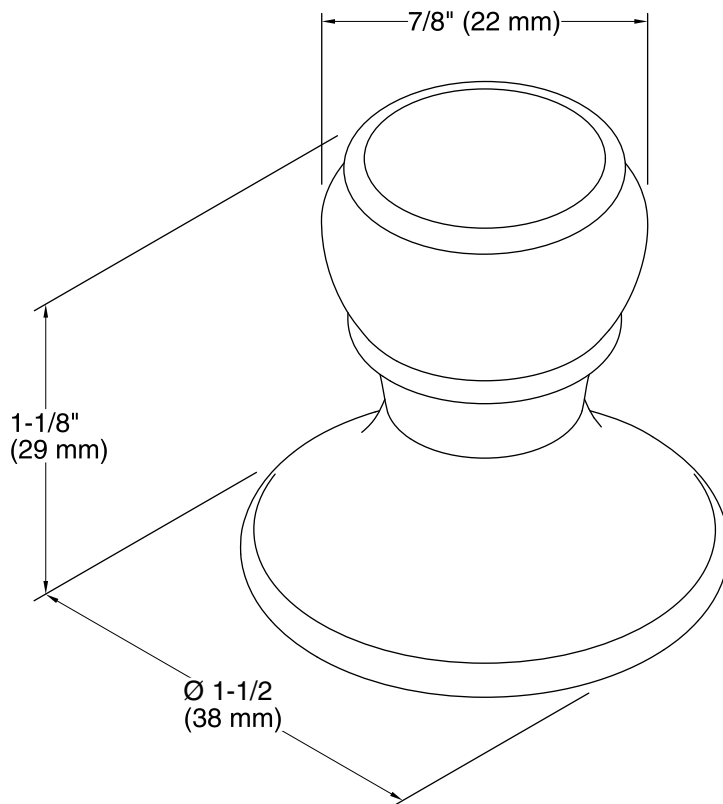

Features

- Knob handle lifts for flushing action.
- Solid-brass construction for durability.
- KOHLER finishes resist corrosion and tarnish.
- For use with the K-3826 Portrait one-piece toilet.

Codes/Standards

Technical Information

All product dimensions are nominal.