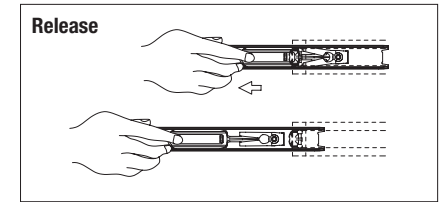

# 8650FM Heavy-Duty Soft-Close Full Extension Drawer Slide

SKU Number	Length inch/mm	Travel inch/mm	A inch/mm	B inch/mm	C inch/mm	D inch/mm	E inch/mm	F inch/mm	G Inch/mm	H Inch/mm
8650FMB 14	13.8" [350mm]	11" [279mm]	-	-	4.82" [122mm]	-	5.04" [128mm]	-	-	-
8650FMB 16	15.8" [400mm]	15" [381mm]	5.04" [128mm]	-	6.85" [174mm]	-	5.04" [128mm]	7.56" [192mm]	-	-
8650FMB 18	17.7" [450mm]	18" [457mm]	5.04" [128mm]	-	8.88" [226mm]	-	5.04" [128mm]	8.82" [224mm]	-	-
8650FMB 20	19.7" [500mm]	20" [508mm]	5.04" [128mm]	-	9.92" [252mm]	-	5.04" [128mm]	8.82" [224mm]	11.34" [288mm]	-
8650FMB 22	21.7" [550mm]	22" [559mm]	5.04" [128mm]	-	10.95" [278mm]	15" [381mm]	5.04" [128mm]	8.82" [224mm]	12.60" [320mm]	-
8650FMB 24	23.6" [600mm]	24" [610mm]	5.04" [128mm]	8.82" [224mm]	11.98" [304mm]	16.38" [416mm]	5.04" [128mm]	8.82" [224mm]	13.86" [352mm]	-
8650FMB 26	25.6" [650mm]	26" [660mm]	5.04" [128mm]	8.82" [224mm]	13.01" [331mm]	19" [482mm]	5.04" [128mm]	8.82" [224mm]	13.86" [352mm]	16.38" [416mm]
8650FMB 28	27.6" [700mm]	28" [711mm]	5.04" [128mm]	8.82" [224mm]	14.04" [357mm]	20.16" [512mm]	5.04" [128mm]	8.82" [224mm]	13.86" [352mm]	18.90" [480mm]

**Model:** 8650FM Soft-Close Full Extension Drawer Slide  
**Mounting:** Side  
**Load Class:** 150 lbs.  
**Disconnect:** Butterfly Lever  
**Hole Pattern:** 32mm and Traditional  
**Face Frame Mounting:** Requires slide to be blocked out. See Face Frame diagram.  
**Type:** Ball-Bearing  
**Travel:** Full Extension: 18" - 28"  
 Less than Full Extension: 14" = 11"; 16" = 15"  
**Finish:** Zinc  
**Length:** 14", 16", 18", 20", 22", 24", 26", 28"  
**Clearance:** .51" + .01" - .0" on each side  
**Height:** 1.98" [50.4mm]  
**Packaging:** Bulk Pack (8650B): all sizes - 5 pair per carton  
**Action:** Telescopic