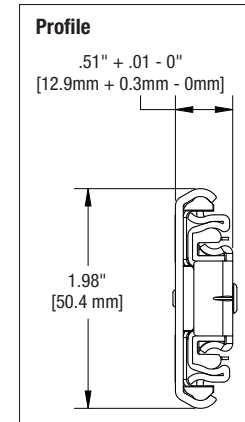

# 8650FM Heavy-Duty Soft-Close Full Extension Drawer Slide

SKU Number	Length inch/mm	Travel inch/mm	A inch/mm	B inch/mm	C inch/mm	D inch/mm	E inch/mm	F inch/mm	G Inch/mm	H Inch/mm
8650FMB 14	13.8" [350mm]	11" [279mm]	-	-	4.82" [122mm]	-	5.04" [128mm]	-	-	-
8650FMB 16	15.8" [400mm]	15" [381mm]	5.04" [128mm]	-	6.85" [174mm]	-	5.04" [128mm]	7.56" [192mm]	-	-
8650FMB 18	17.7" [450mm]	18" [457mm]	5.04" [128mm]	-	8.88" [226mm]	-	5.04" [128mm]	8.82" [224mm]	-	-
8650FMB 20	19.7" [500mm]	20" [508mm]	5.04" [128mm]	-	9.92" [252mm]	-	5.04" [128mm]	8.82" [224mm]	11.34" [288mm]	-
8650FMB 22	21.7" [550mm]	22" [559mm]	5.04" [128mm]	-	10.95" [278mm]	15" [381mm]	5.04" [128mm]	8.82" [224mm]	12.60" [320mm]	-
8650FMB 24	23.6" [600mm]	24" [610mm]	5.04" [128mm]	8.82" [224mm]	11.98" [304mm]	16.38" [416mm]	5.04" [128mm]	8.82" [224mm]	13.86" [352mm]	-
8650FMB 26	25.6" [650mm]	26" [660mm]	5.04" [128mm]	8.82" [224mm]	13.01" [331mm]	19" [482mm]	5.04" [128mm]	8.82" [224mm]	13.86" [352mm]	16.38" [416mm]
8650FMB 28	27.6" [700mm]	28" [711mm]	5.04" [128mm]	8.82" [224mm]	14.04" [357mm]	20.16" [512mm]	5.04" [128mm]	8.82" [224mm]	13.86" [352mm]	18.90" [480mm]

**Model:** 8650FM Soft-Close Full Extension Drawer Slide  
**Mounting:** Side  
**Load Class:** 150 lbs.  
**Disconnect:** Butterfly Lever  
**Hole Pattern:** 32mm and Traditional  
**Face Frame Mounting:** Requires slide to be blocked out. See Face Frame diagram.  
**Type:** Ball-Bearing  
**Travel:** Full Extension: 18" - 28"  
 Less than Full Extension: 14" = 11"; 16" = 15"  
**Finish:** Zinc  
**Length:** 14", 16", 18", 20", 22", 24", 26", 28"  
**Clearance:** .51" + .01" - .0" on each side  
**Height:** 1.98" [50.4mm]  
**Packaging:** Bulk Pack (8650B): all sizes - 5 pair per carton  
**Action:** Telescopic