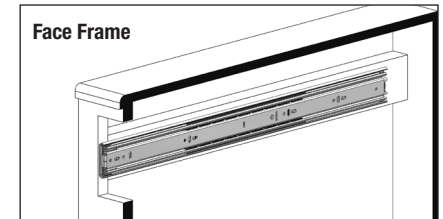

# 8650FM Heavy-Duty Soft-Close Full Extension Drawer Slide

SKU Number	Length inch/mm	Travel inch/mm	A inch/mm	B inch/mm	C inch/mm	D inch/mm	E inch/mm	F inch/mm	G Inch/mm	H Inch/mm
8650FMB 14	13.8" [350mm]	11" [279mm]	-	-	4.82" [122mm]	-	5.04" [128mm]	-	-	-
8650FMB 16	15.8" [400mm]	15" [381mm]	5.04" [128mm]	-	6.85" [174mm]	-	5.04" [128mm]	7.56" [192mm]	-	-
8650FMB 18	17.7" [450mm]	18" [457mm]	5.04" [128mm]	-	8.88" [226mm]	-	5.04" [128mm]	8.82" [224mm]	-	-
8650FMB 20	19.7" [500mm]	20" [508mm]	5.04" [128mm]	-	9.92" [252mm]	-	5.04" [128mm]	8.82" [224mm]	11.34" [288mm]	-
8650FMB 22	21.7" [550mm]	22" [559mm]	5.04" [128mm]	-	10.95" [278mm]	15" [381mm]	5.04" [128mm]	8.82" [224mm]	12.60" [320mm]	-
8650FMB 24	23.6" [600mm]	24" [610mm]	5.04" [128mm]	8.82" [224mm]	11.98" [304mm]	16.38" [416mm]	5.04" [128mm]	8.82" [224mm]	13.86" [352mm]	-
8650FMB 26	25.6" [650mm]	26" [660mm]	5.04" [128mm]	8.82" [224mm]	13.01" [331mm]	19" [482mm]	5.04" [128mm]	8.82" [224mm]	13.86" [352mm]	16.38" [416mm]
8650FMB 28	27.6" [700mm]	28" [711mm]	5.04" [128mm]	8.82" [224mm]	14.04" [357mm]	20.16" [512mm]	5.04" [128mm]	8.82" [224mm]	13.86" [352mm]	18.90" [480mm]

**Model:** 8650FM Soft-Close Full Extension Drawer Slide  
**Mounting:** Side  
**Load Class:** 150 lbs.  
**Disconnect:** Butterfly Lever  
**Hole Pattern:** 32mm and Traditional  
**Face Frame Mounting:** Requires slide to be blocked out. See Face Frame diagram.  
**Type:** Ball-Bearing  
**Travel:** Full Extension: 18" - 28"  
 Less than Full Extension: 14" = 11"; 16" = 15"  
**Finish:** Zinc  
**Length:** 14", 16", 18", 20", 22", 24", 26", 28"  
**Clearance:** .51" + .01" - .0" on each side  
**Height:** 1.98" [50.4mm]  
**Packaging:** Bulk Pack (8650B): all sizes - 5 pair per carton  
**Action:** Telescopic