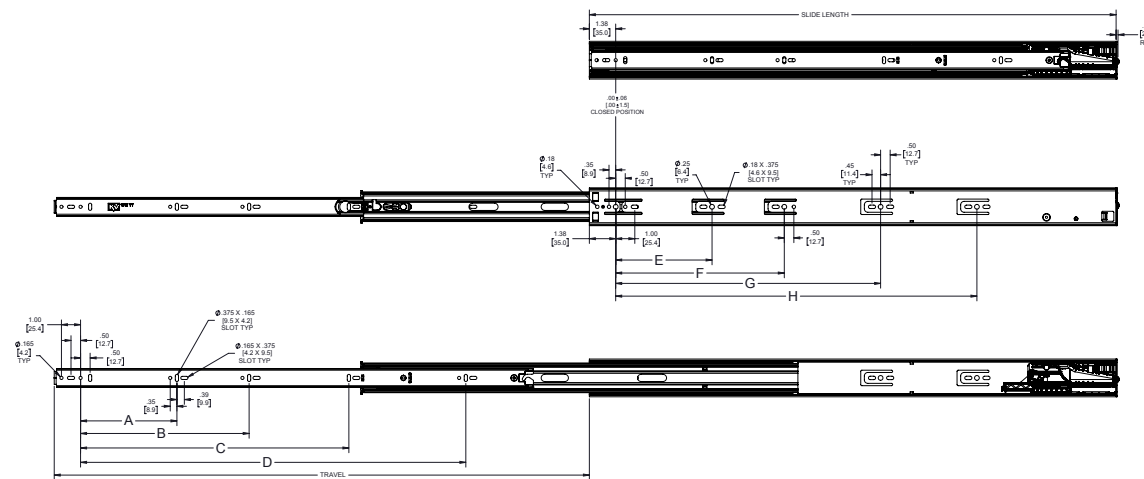

# 8650FM Heavy-Duty Soft-Close Full Extension Drawer Slide

SKU Number	Length inch/mm	Travel inch/mm	A inch/mm	B inch/mm	C inch/mm	D inch/mm	E inch/mm	F inch/mm	G Inch/mm	H Inch/mm
8650FMB 14	13.8" [350mm]	11" [279mm]	-	-	4.82" [122mm]	-	5.04" [128mm]	-	-	-
8650FMB 16	15.8" [400mm]	15" [381mm]	5.04" [128mm]	-	6.85" [174mm]	-	5.04" [128mm]	7.56" [192mm]	-	-
8650FMB 18	17.7" [450mm]	18" [457mm]	5.04" [128mm]	-	8.88" [226mm]	-	5.04" [128mm]	8.82" [224mm]	-	-
8650FMB 20	19.7" [500mm]	20" [508mm]	5.04" [128mm]	-	9.92" [252mm]	-	5.04" [128mm]	8.82" [224mm]	11.34" [288mm]	-
8650FMB 22	21.7" [550mm]	22" [559mm]	5.04" [128mm]	-	10.95" [278mm]	15" [381mm]	5.04" [128mm]	8.82" [224mm]	12.60" [320mm]	-
8650FMB 24	23.6" [600mm]	24" [610mm]	5.04" [128mm]	8.82" [224mm]	11.98" [304mm]	16.38" [416mm]	5.04" [128mm]	8.82" [224mm]	13.86" [352mm]	-
8650FMB 26	25.6" [650mm]	26" [660mm]	5.04" [128mm]	8.82" [224mm]	13.01" [331mm]	19" [482mm]	5.04" [128mm]	8.82" [224mm]	13.86" [352mm]	16.38" [416mm]
8650FMB 28	27.6" [700mm]	28" [711mm]	5.04" [128mm]	8.82" [224mm]	14.04" [357mm]	20.16" [512mm]	5.04" [128mm]	8.82" [224mm]	13.86" [352mm]	18.90" [480mm]

**Model:** 8650FM Soft-Close Full Extension Drawer Slide  
**Mounting:** Side  
**Load Class:** 150 lbs.  
**Disconnect:** Butterfly Lever  
**Hole Pattern:** 32mm and Traditional  
**Face Frame Mounting:** Requires slide to be blocked out. See Face Frame diagram.  
**Type:** Ball-Bearing  
**Travel:** Full Extension: 18" - 28"  
 Less than Full Extension: 14" = 11"; 16" = 15"  
**Finish:** Zinc  
**Length:** 14", 16", 18", 20", 22", 24", 26", 28"  
**Clearance:** .51" + .01" - .0" on each side  
**Height:** 1.98" [50.4mm]  
**Packaging:** Bulk Pack (8650B): all sizes - 5 pair per carton  
**Action:** Telescopic