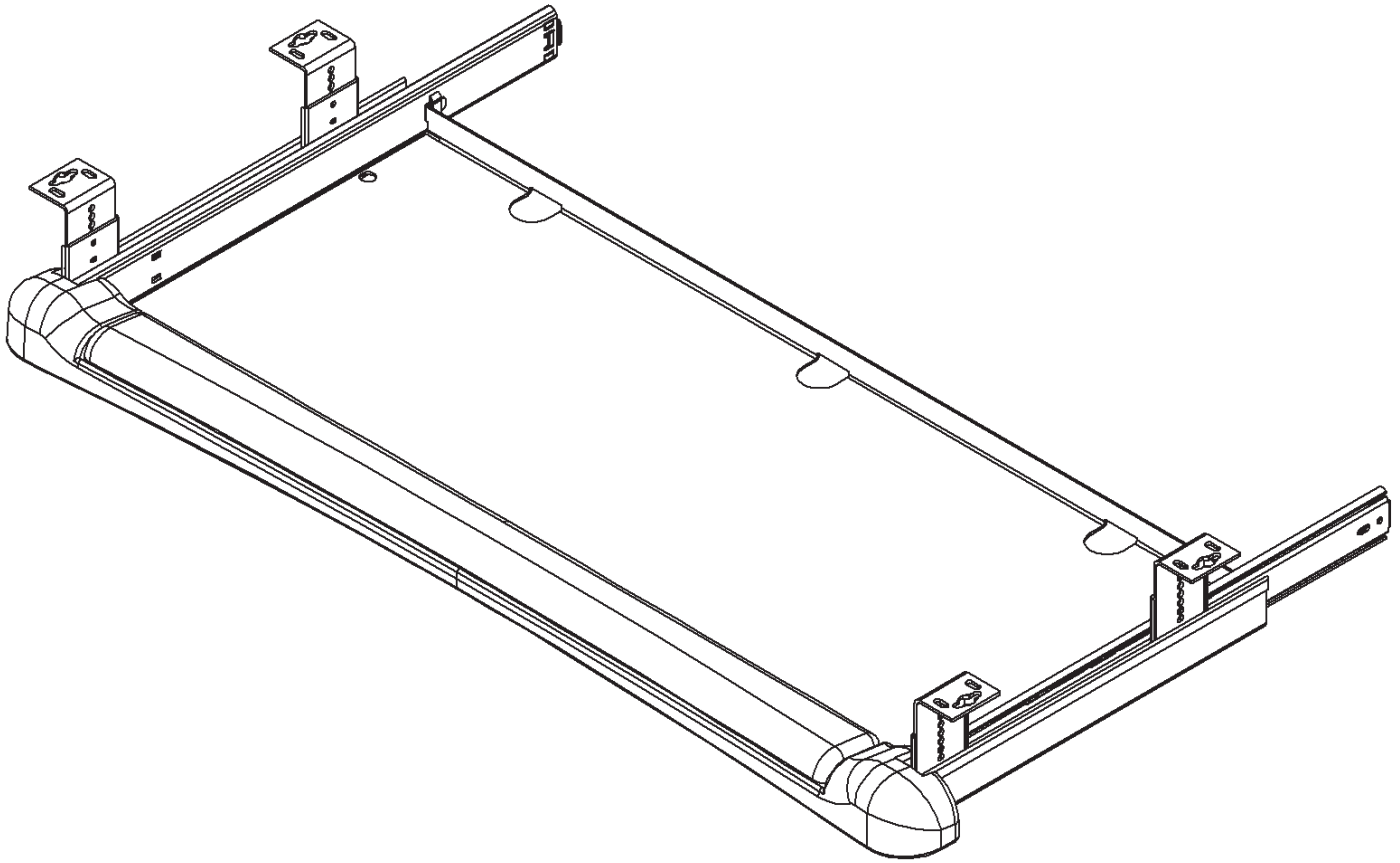

KD-1000

## *KD-1000*

Wide Keyboard Drawer with Integral  
Mousing Surface & Palm Rest

Features	Benefits
Wide Steel keyboard tray 25.8" wide x 10.0" deep (inside dimension)	Large drawer area provides ambidextrous mousing surface inside tray
Lycra covered Gel Palm rest	Gel Palm rest providing typing comfort
Precision Ball Bearing Slides with detent feature	Smooth drawer opening and retraction with hold out feature
Adjustable drop height feature provided on slide brackets	Height adjustments for ergonomic adjustment of drawer under work surface
Mounting hardware provided	Quick and easy installation

Note: Brackets mount in outboard position under work surface for application widths 29" or greater, and in the inboard position for widths less than 26.7"