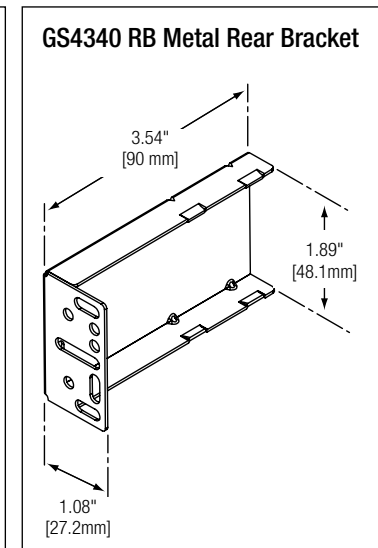

Part Number	Size	Slide Length	Slide Travel	A	B	C	D	E	F	G
GS4270 12	12"	300mm [11.8"]	213mm [8.39"]	—	—	—	156mm [6.14"]	—	—	—
GS4270 14	14"	350mm [13.78"]	303mm [11.93"]	—	—	—	200mm [7.87"]	—	—	—
GS4270 16	16"	400mm [15.75"]	404mm [15.90"]	96mm [3.78"]	—	—	256mm [10.08"]	208mm [8.19"]	—	—
GS4270 18	18"	450mm [17.72"]	455mm [17.91"]	128mm [5.04"]	—	—	294mm [11.57"]	256mm [10.08"]	—	—
GS4270 20	20"	500mm [19.69"]	505mm [19.88"]	96mm [3.78"]	160mm [6.29"]	—	344mm [13.54"]	304mm [11.97"]	—	—
GS4270 22	22"	550mm [21.65"]	555mm [21.85"]	96mm [3.78"]	160mm [6.29"]	—	394mm [15.51"]	224mm [8.82"]	352mm [13.86"]	—
GS4270 24	24"	600mm [23.62"]	605mm [23.82"]	128mm [5.04"]	192mm [7.56"]	—	444mm [17.48"]	224mm [8.82"]	352mm [13.86"]	—
GS4270 26	26"	650mm [25.59"]	655mm [25.79"]	128mm [5.04"]	224mm [8.82"]	416mm [16.38"]	494mm [19.45"]	224mm [8.82"]	352mm [13.86"]	448mm [17.64"]
GS4270 28	28"	700mm [27.56"]	705mm [27.76"]	128mm [5.04"]	224mm [8.82"]	480mm [18.90"]	544mm [21.42"]	224mm [8.82"]	352mm [13.86"]	496mm [19.53"]

**Product:** GS4270 Soft-Close Drawer Slide  
**Mounting:** Side  
**Clearance:** 1/2" [12.7mm +.8mm minus 0]  
**Load:** 100 lb.  
**Height:** 1.79" [45.5mm (±0.3)]

**Finish:** Zinc Plated  
**Action:** Full Extension (Sizes 16" - 28")  
**Sizes:** 12" [300mm], 14" [350mm], 16" [400mm], 18" [450mm], 20" [500mm], 22" [550mm], 24" [600mm], 26" [650mm], 28" [700mm]

**Max. Recommended Drawer Width:** 24"  
**Packaging:** 10 Pair and 1 set of instructions per box  
 Mounting hardware not included  
 Slides are unhandled  
**Optional Brackets:** GS4340 RB Metal Rear Bracket  
 Packed 200 pieces per Box