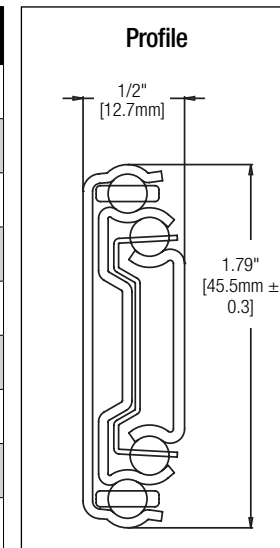

Part Number	Size	Slide Length	Slide Travel	A	B	C	D	E	F	G
GS4270 12	12"	300mm [11.8"]	213mm [8.39"]	—	—	—	156mm [6.14"]	—	—	—
GS4270 14	14"	350mm [13.78"]	303mm [11.93"]	—	—	—	200mm [7.87"]	—	—	—
GS4270 16	16"	400mm [15.75"]	404mm [15.90"]	96mm [3.78"]	—	—	256mm [10.08"]	208mm [8.19"]	—	—
GS4270 18	18"	450mm [17.72"]	455mm [17.91"]	128mm [5.04"]	—	—	294mm [11.57"]	256mm [10.08"]	—	—
GS4270 20	20"	500mm [19.69"]	505mm [19.88"]	96mm [3.78"]	160mm [6.29"]	—	344mm [13.54"]	304mm [11.97"]	—	—
GS4270 22	22"	550mm [21.65"]	555mm [21.85"]	96mm [3.78"]	160mm [6.29"]	—	394mm [15.51"]	224mm [8.82"]	352mm [13.86"]	—
GS4270 24	24"	600mm [23.62"]	605mm [23.82"]	128mm [5.04"]	192mm [7.56"]	—	444mm [17.48"]	224mm [8.82"]	352mm [13.86"]	—
GS4270 26	26"	650mm [25.59"]	655mm [25.79"]	128mm [5.04"]	224mm [8.82"]	416mm [16.38"]	494mm [19.45"]	224mm [8.82"]	352mm [13.86"]	448mm [17.64"]
GS4270 28	28"	700mm [27.56"]	705mm [27.76"]	128mm [5.04"]	224mm [8.82"]	480mm [18.90"]	544mm [21.42"]	224mm [8.82"]	352mm [13.86"]	496mm [19.53"]

**Product:** GS4270 Soft-Close Drawer Slide  
**Mounting:** Side  
**Clearance:** 1/2" [12.7mm +.8mm minus 0]  
**Load:** 100 lb.  
**Height:** 1.79" [45.5mm (±0.3)]

**Finish:** Zinc Plated  
**Action:** Full Extension (Sizes 16" - 28")  
**Sizes:** 12" [300mm], 14" [350mm], 16" [400mm], 18" [450mm], 20" [500mm], 22" [550mm], 24" [600mm], 26" [650mm], 28" [700mm]

**Max. Recommended Drawer Width:** 24"  
**Packaging:** 10 Pair and 1 set of instructions per box  
 Mounting hardware not included  
 Slides are unhandled  
**Optional Brackets:** GS4340 RB Metal Rear Bracket  
 Packed 200 pieces per Box