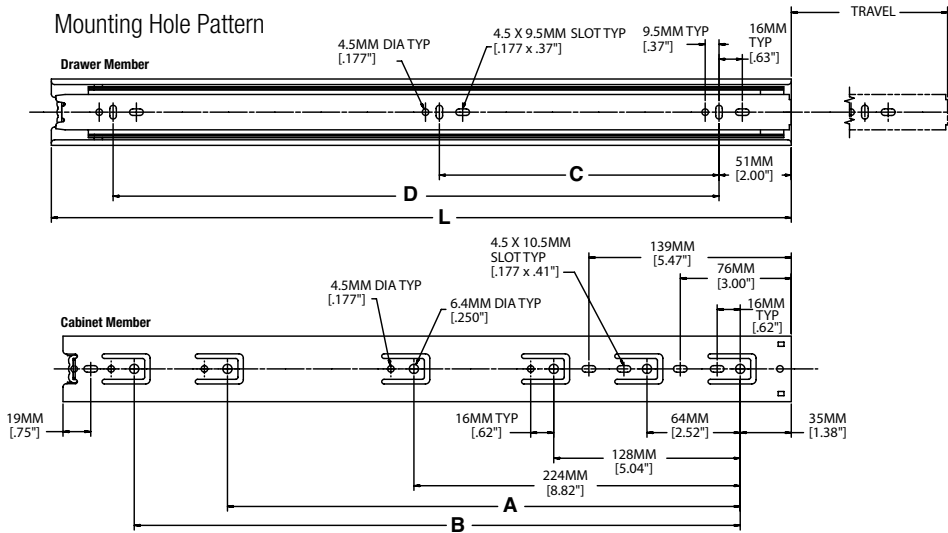

As with all Knap & Vogt drawer slides, the 4500 is designed to meet BHMA test standards

Hardware

#7 x 1/2" Phillips Pan Head

Warranty

One Year Limited Warranty

Charted Information

SKU Number Bulk Pack	Bulk Pack MOQ - Sets*	SKU Number Q Pack	Q Pack MOQ - Eaches*	Slide Size mm/inch	Length mm/inch	Travel mm/inch	A mm/inch	B mm/inch	C mm/inch	D mm/inch
DUR45B 250	960	DUR45-90 250	2,400	250mm [10"]	250mm [9.84"]	250mm [9.84"]	—	—	—	176mm [6.93"]
		DUR45-92 250	2,400	250mm [10"]	250mm [9.84"]	250mm [9.84"]	—	—	—	176mm [6.93"]
DUR45B 300	850	DUR45-90 300	1,900	300mm [12"]	300mm [11.81"]	300mm [11.81"]	—	—	96mm [3.76"]	224mm [8.82"]
		DUR45-92 300	1,900	300mm [12"]	300mm [11.81"]	300mm [11.81"]	—	—	96mm [3.76"]	224mm [8.82"]
DUR45B 350	700	DUR45-90 350	1,900	350mm [14"]	350mm [13.78"]	350mm [13.78"]	—	—	128mm [5.04"]	256mm [10.08"]
		DUR45-92 350	1,900	350mm [14"]	350mm [13.78"]	350mm [13.78"]	—	—	128mm [5.04"]	256mm [10.08"]
DUR45B 400	560	DUR45-90 400	1,600	400mm [16"]	400mm [15.75"]	400mm [15.75"]	288mm [11.34"]	—	160mm [6.30"]	320mm [12.60"]
		DUR45-92 400	1,600	400mm [16"]	400mm [15.75"]	400mm [15.75"]	288mm [11.34"]	—	160mm [6.30"]	320mm [12.60"]
DUR45B 450	550	DUR45-90 450	1,200	450mm [18"]	450mm [17.72"]	450mm [17.72"]	352mm [13.86"]	—	160mm [6.30"]	352mm [13.86"]
		DUR45-92 450	1,200	450mm [18"]	450mm [17.72"]	450mm [17.72"]	352mm [13.86"]	—	160mm [6.30"]	352mm [13.86"]
DUR45B 500	440	DUR45-90 500	1,200	500mm [20"]	500mm [19.69"]	500mm [19.69"]	352mm [13.86"]	416mm [16.38"]	192mm [7.56"]	416mm [16.38"]
		DUR45-92 500	1,200	500mm [20"]	500mm [19.69"]	500mm [19.69"]	352mm [13.86"]	416mm [16.38"]	192mm [7.56"]	416mm [16.38"]
DUR45B 550	400	DUR45-90 550	1,000	550mm [22"]	550mm [21.65"]	550mm [21.65"]	352mm [13.86"]	416mm [16.38"]	224mm [8.82"]	448mm [17.64"]
		DUR45-92 550	1,000	550mm [22"]	550mm [21.65"]	550mm [21.65"]	352mm [13.86"]	416mm [16.38"]	224mm [8.82"]	448mm [17.64"]
DUR45B 600	400	DUR45-90 600	1,000	600mm [24"]	600mm [23.62"]	600mm [23.62"]	224mm [8.82"]	352mm [13.86"]	480mm [18.90"]	256mm [10.08"]
		DUR45-92 600	1,000	600mm [24"]	600mm [23.62"]	600mm [23.62"]	224mm [8.82"]	352mm [13.86"]	480mm [18.90"]	256mm [10.08"]
DUR45B 650	400	DUR45-90 650	1,000	650mm [26"]	650mm [25.29"]	650mm [25.29"]	224mm [8.82"]	352mm [13.86"]	544mm [21.42"]	288mm [11.34"]
		DUR45-92 650	1,000	650mm [26"]	650mm [25.29"]	650mm [25.29"]	224mm [8.82"]	352mm [13.86"]	544mm [21.42"]	288mm [11.34"]
DUR45B 700	300	DUR45-90 700	600	700mm [28"]	700mm [27.56"]	700mm [27.56"]	224mm [8.82"]	352mm [13.86"]	544mm [21.42"]	288mm [11.34"]
		DUR45-92 700	600	700mm [28"]	700mm [27.56"]	700mm [27.56"]	224mm [8.82"]	352mm [13.86"]	544mm [21.42"]	288mm [11.34"]