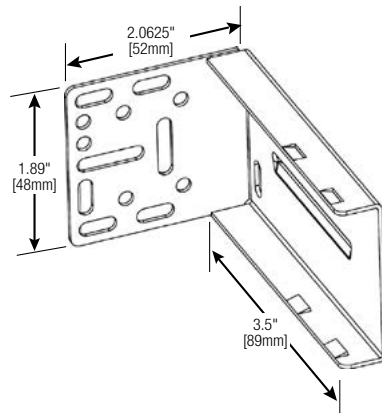

SKU	Carton Quantity
TT401	200 (10 Inner Boxes of 20 Brackets) Pallet Qty: 9,600 each
TT401B	200 (200 Loose Brackets) Pallet Qty: 9,600 each

TT401 Rear Mounting Bracket (sold separately)

KNAPE & VOGT

2700 Oak Industrial Dr. NE
Grand Rapids, MI 49505-6026 USA
1.800.253.1561 | 616.459.3311
Fax: 877.636.3290
www.kv.com

Distributed by Knappe & Vogt Manufacturing Company.

This and other KV literature is available for download at www.kv.com > Resource Library.

Knappe & Vogt reserves the right to change product specifications at any time without notice and without incurring responsibility for existing units.

©2016 Knappe & Vogt. KV DuriSlide. KV and the KV logo are trademarks of Knappe & Vogt.

OL2437/1016