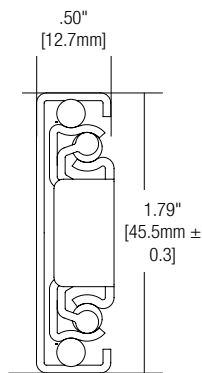

Profile

Clearance

1/2" + 1/32"-0"
.50" + .03"- 0"
12.7mm + .8mm - 0mm

Rating

Load: 100 lb.

Max. Recommended Drawer Width: 24"

As with all Knap & Vogt drawer slides, the 4500 is designed to meet BHMA test standards

Hardware

#7 x 1/2" Phillips Pan Head

Warranty

One Year Limited Warranty