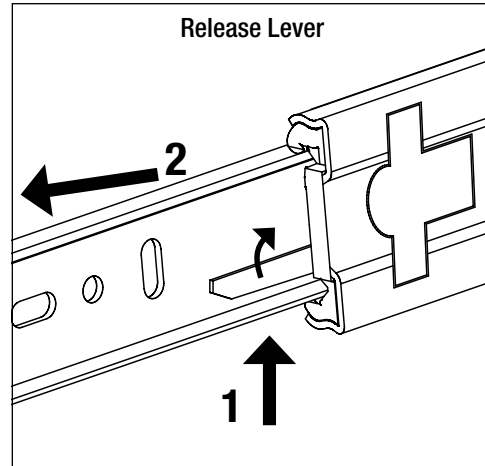

Warranty Information

KV DuriSlide™ offers a One Year Limited Warranty to the initial purchaser of this product. This warranty covers defects in materials and workmanship, which occur during normal use, and the remedy is limited to only repair or replacement of the defective product, at DuriSlide's option. This warranty does not apply to defects resulting from misuse, damage or abuse, normal wear and tear, accident, modification, improper installation or maintenance, third party materials or damage during shipping.

For warranty service, please contact DuriSlide, at KV Customer Service, 1-800-253-1561. Any defective product must be returned postage or freight prepaid to DuriSlide and must include a claimed defect and date of purchase.

THIS ONE YEAR LIMITED WARRANTY CONSTITUTES THE ONLY WARRANTY AND SOLE REMEDY FOR THE PRODUCTS AND ALL OTHER WARRANTIES OR REPRESENTATIONS ARE HEREBY EXPRESSLY DISCLAIMED.