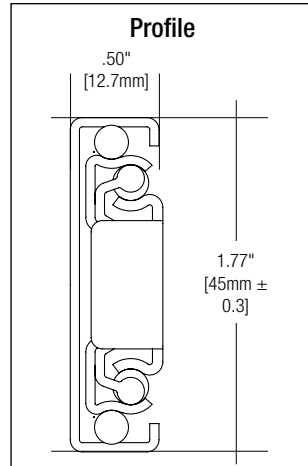

Product: 4500 Ball-Bearing Drawer Slide
Mounting: Side
Clearance: 1/2" [12.7mm +.8mm minus 0]
Load Class: 100 lb.
Height: 1.79" [45.5mm (±0.3)]
Finish: Zinc
Action: Full Extension (sizes: 12" – 28")
Sizes: 10" [250mm], 12" [300mm], 14" [350mm], 16" [400mm], 18" [450mm], 20" [500mm], 22" [550mm], 24" [600mm], 26" [650mm], 28" [700mm]

Optional: Rear Mounting Brackets:
 TT401 200 (10 inner boxes of 20 brackets)
 TT401B 200 (200 loose brackets)

Bulk (B) Pack Part Number	Quantity (Q) Pack Part Number	Size	Slide Length	Slide Travel	A	B	C	D
DUR45B 250	DUR45-90 250	10"	250mm [9.84"]	250mm [9.84"]	—	—	—	176mm [6.93"]
	DUR45-92 250							
DUR45B 300	DUR45-90 300	12"	300mm [11.81"]	300mm [11.81"]	—	—	96mm [3.76"]	224mm [8.82"]
	DUR45-92 300							
DUR45B 350	DUR45-90 350	14"	350mm [13.78"]	350mm [13.78"]	—	—	128mm [5.04"]	256mm [10.08"]
	DUR45-92 350							
DUR45B 400	DUR45-90 400	16"	400mm [15.75"]	400mm [15.75"]	288mm [11.34"]	—	160mm [6.30"]	320mm [12.60"]
	DUR45-92 400							
DUR45B 450	DUR45-90 450	18"	450mm [17.72"]	450mm [17.72"]	352mm [13.86"]	—	160mm [6.30"]	352mm [13.86"]
	DUR45-92 450							
DUR45B 500	DUR45-90 500	20"	500mm [19.69"]	500mm [19.69"]	352mm [13.86"]	416mm [16.38"]	192mm [7.56"]	416mm [16.38"]
	DUR45-92 500							
DUR45B 550	DUR45-90 550	22"	550mm [21.65"]	550mm [21.65"]	352mm [13.86"]	416mm [16.38"]	224mm [8.82"]	448mm [17.64"]
	DUR45-92 550							
DUR45B 600	DUR45-90 600	24"	600mm [23.62"]	600mm [23.62"]	224mm [8.82"]	352mm [13.86"]	480mm [18.90"]	256mm [10.08"]
	DUR45-92 600							
DUR45B 650	DUR45-90 650	26"	650mm [25.29"]	650mm [25.29"]	224mm [8.82"]	352mm [13.86"]	544mm [21.42"]	288mm [11.34"]
	DUR45-92 650							
DUR45B 700	DUR45-90 700	28"	700mm [27.56"]	700mm [27.56"]	224mm [8.82"]	352mm [13.86"]	544mm [21.42"]	288mm [11.34"]
	DUR45-92 700							