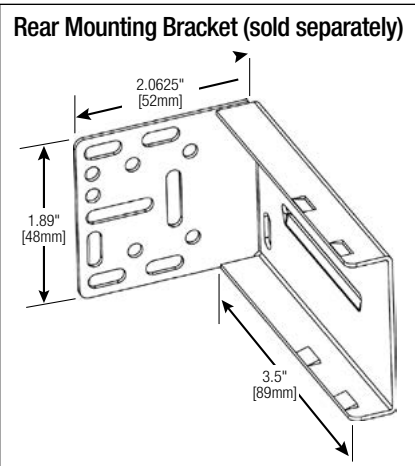

Warranty Information

KV DuriSlide™ offers a One Year Limited Warranty to the initial purchaser of this product. This warranty covers defects in materials and workmanship, which occur during normal use, and the remedy is limited to only repair or replacement of the defective product, at DuriSlide's option. This warranty does not apply to defects resulting from misuse, damage or abuse, normal wear and tear, accident, modification, improper installation or maintenance, third party materials or damage during shipping.

For warranty service, please contact DuriSlide, at KV Customer Service, 1-800-253-1561. Any defective product must be returned postage or freight prepaid to DuriSlide and must include a claimed defect and date of purchase.

THIS ONE YEAR LIMITED WARRANTY CONSTITUTES THE ONLY WARRANTY AND SOLE REMEDY FOR THE PRODUCTS AND ALL OTHER WARRANTIES OR REPRESENTATIONS ARE HEREBY EXPRESSLY DISCLAIMED.