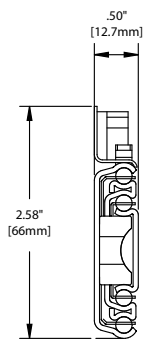

Warranty

Limited Lifetime Warranty

Profile

Clearance

1/2" + 1/32" - 0"

.50" + .03" - 0"

12.7mm + .8mm - 0mm

Charted Information

SKU Number	Slide Size inch/mm	Length inch/mm	Travel inch/mm	A inch/mm	B inch/mm	C inch/mm	D inch/mm	E inch/mm	F inch/mm	G Inch/mm	H Inch/mm	J Inch/mm	K Inch/mm	L Inch/mm	M Inch/mm
6505B 12	12" [300mm]	10.57" [268.5mm]	12.80" [325mm]	8.82" [224mm]	-	-	-	-	-	-	0.90" [22.9mm]	7.06" [179.3mm]	-	-	-
6505B 14	14" [350mm]	10.57" [268.5mm]	14.76" [375mm]	8.82" [224mm]	-	-	-	-	-	1.06" [26.9mm]	2.90" [73.7mm]	9.18" [233.2mm]	-	-	-
6505B 16	16" [400mm]	14.98" [380.5mm]	16.73" [425mm]	12.60" [320mm]	-	-	-	-	3.06" [77.7mm]	-	1.12" [28.5mm]	9.30" [236.2mm]	4.62" [117.35mm]	-	-
6505B 18	18" [450mm]	14.98" [380.5mm]	18.70" [475mm]	13.86" [352mm]	-	-	-	-	3.06" [77.7mm]	-	1.86" [47.3mm]	10.06" [255.5mm]	4.62" [117.35mm]	-	-
6505B 20	20" [500mm]	14.98" [380.5mm]	20.67" [525mm]	16.38" [416mm]	12.60" [320mm]	-	-	-	3.06" [77.7mm]	-	1.34" [34.1mm]	11.18" [284mm]	4.62" [117.35mm]	-	-
6505B 22	22" [550mm]	19.39" [492.3mm]	22.64" [575mm]	18.90" [480mm]	17.64" [448mm]	15.12" [384mm]	13.86" [352mm]	11.75" [298.4mm]	3.06" [77.7mm]	-	0.82" [20.9mm]	12.31" [312.7mm]	4.62" [117.35mm]	2.62" [66.55mm]	7.06" [179.3mm]
6505B 24	24" [600mm]	19.39" [492.3mm]	24.61" [625mm]	18.90" [480mm]	15.12" [384mm]	-	-	-	-	1.06" [26.9mm]	2.83" [71.7mm]	13.06" [331.7mm]	4.62" [117.35mm]	2.62" [66.55mm]	7.06" [179.3mm]
6505B 26	26" [650mm]	23.80" [604.5mm]	26.57" [675mm]	21.42" [544mm]	15.12" [384mm]	-	-	-	3.06" [77.7mm]	1.06" [26.9mm]	2.30" [58.5mm]	14.18" [360.1mm]	4.62" [117.35mm]	2.62" [66.55mm]	7.06" [179.3mm]
6505B 28	28" [700mm]	23.80" [604.5mm]	28.54" [725mm]	23.94" [608mm]	21.42" [544mm]	16.38" [416mm]	-	-	3.06" [77.7mm]	1.06" [26.9mm]	1.79" [45.3mm]	15.31" [388.9mm]	4.62" [117.35mm]	2.62" [66.55mm]	7.06" [179.3mm]