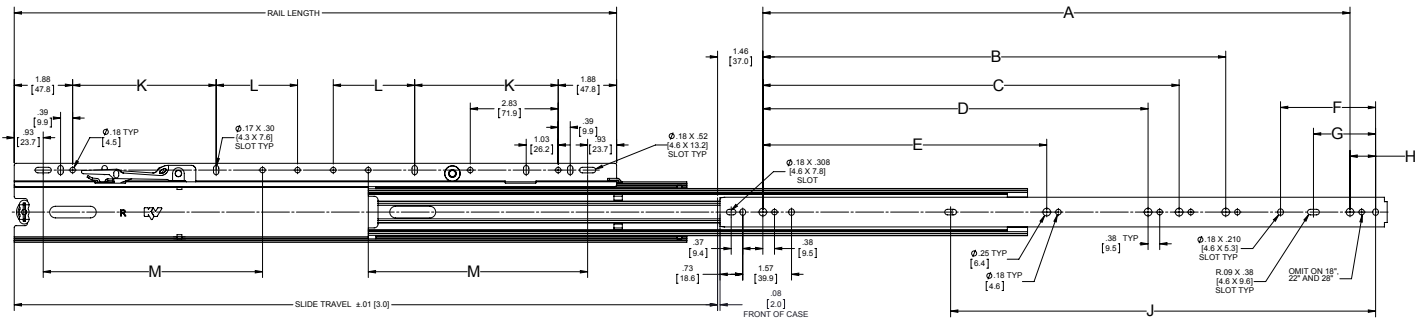

Warranty

Limited Lifetime Warranty

Profile

Clearance

1/2" + 1/32" - 0"

.50" + .03" - 0"

12.7mm + .8mm - 0mm

Charted Information

SKU Number	Slide Size inch/mm	Length inch/mm	Travel inch/mm	A inch/mm	B inch/mm	C inch/mm	D inch/mm	E inch/mm	F inch/mm	G Inch/mm	H Inch/mm	J Inch/mm	K Inch/mm	L Inch/mm	M Inch/mm
6505B 12	12" [300mm]	10.57" [268.5mm]	12.80" [325mm]	8.82" [224mm]	-	-	-	-	-	-	0.90" [22.9mm]	7.06" [179.3mm]	-	-	-
6505B 14	14" [350mm]	10.57" [268.5mm]	14.76" [375mm]	8.82" [224mm]	-	-	-	-	-	1.06" [26.9mm]	2.90" [73.7mm]	9.18" [233.2mm]	-	-	-
6505B 16	16" [400mm]	14.98" [380.5mm]	16.73" [425mm]	12.60" [320mm]	-	-	-	-	3.06" [77.7mm]	-	1.12" [28.5mm]	9.30" [236.2mm]	4.62" [117.35mm]	-	-
6505B 18	18" [450mm]	14.98" [380.5mm]	18.70" [475mm]	13.86" [352mm]	-	-	-	-	3.06" [77.7mm]	-	1.86" [47.3mm]	10.06" [255.5mm]	4.62" [117.35mm]	-	-
6505B 20	20" [500mm]	14.98" [380.5mm]	20.67" [525mm]	16.38" [416mm]	12.60" [320mm]	-	-	-	3.06" [77.7mm]	-	1.34" [34.1mm]	11.18" [284mm]	4.62" [117.35mm]	-	-
6505B 22	22" [550mm]	19.39" [492.3mm]	22.64" [575mm]	18.90" [480mm]	17.64" [448mm]	15.12" [384mm]	13.86" [352mm]	11.75" [298.4mm]	3.06" [77.7mm]	-	0.82" [20.9mm]	12.31" [312.7mm]	4.62" [117.35mm]	2.62" [66.55mm]	7.06" [179.3mm]
6505B 24	24" [600mm]	19.39" [492.3mm]	24.61" [625mm]	18.90" [480mm]	15.12" [384mm]	-	-	-	-	1.06" [26.9mm]	2.83" [71.7mm]	13.06" [331.7mm]	4.62" [117.35mm]	2.62" [66.55mm]	7.06" [179.3mm]
6505B 26	26" [650mm]	23.80" [604.5mm]	26.57" [675mm]	21.42" [544mm]	15.12" [384mm]	-	-	-	3.06" [77.7mm]	1.06" [26.9mm]	2.30" [58.5mm]	14.18" [360.1mm]	4.62" [117.35mm]	2.62" [66.55mm]	7.06" [179.3mm]
6505B 28	28" [700mm]	23.80" [604.5mm]	28.54" [725mm]	23.94" [608mm]	21.42" [544mm]	16.38" [416mm]	-	-	3.06" [77.7mm]	1.06" [26.9mm]	1.79" [45.3mm]	15.31" [388.9mm]	4.62" [117.35mm]	2.62" [66.55mm]	7.06" [179.3mm]