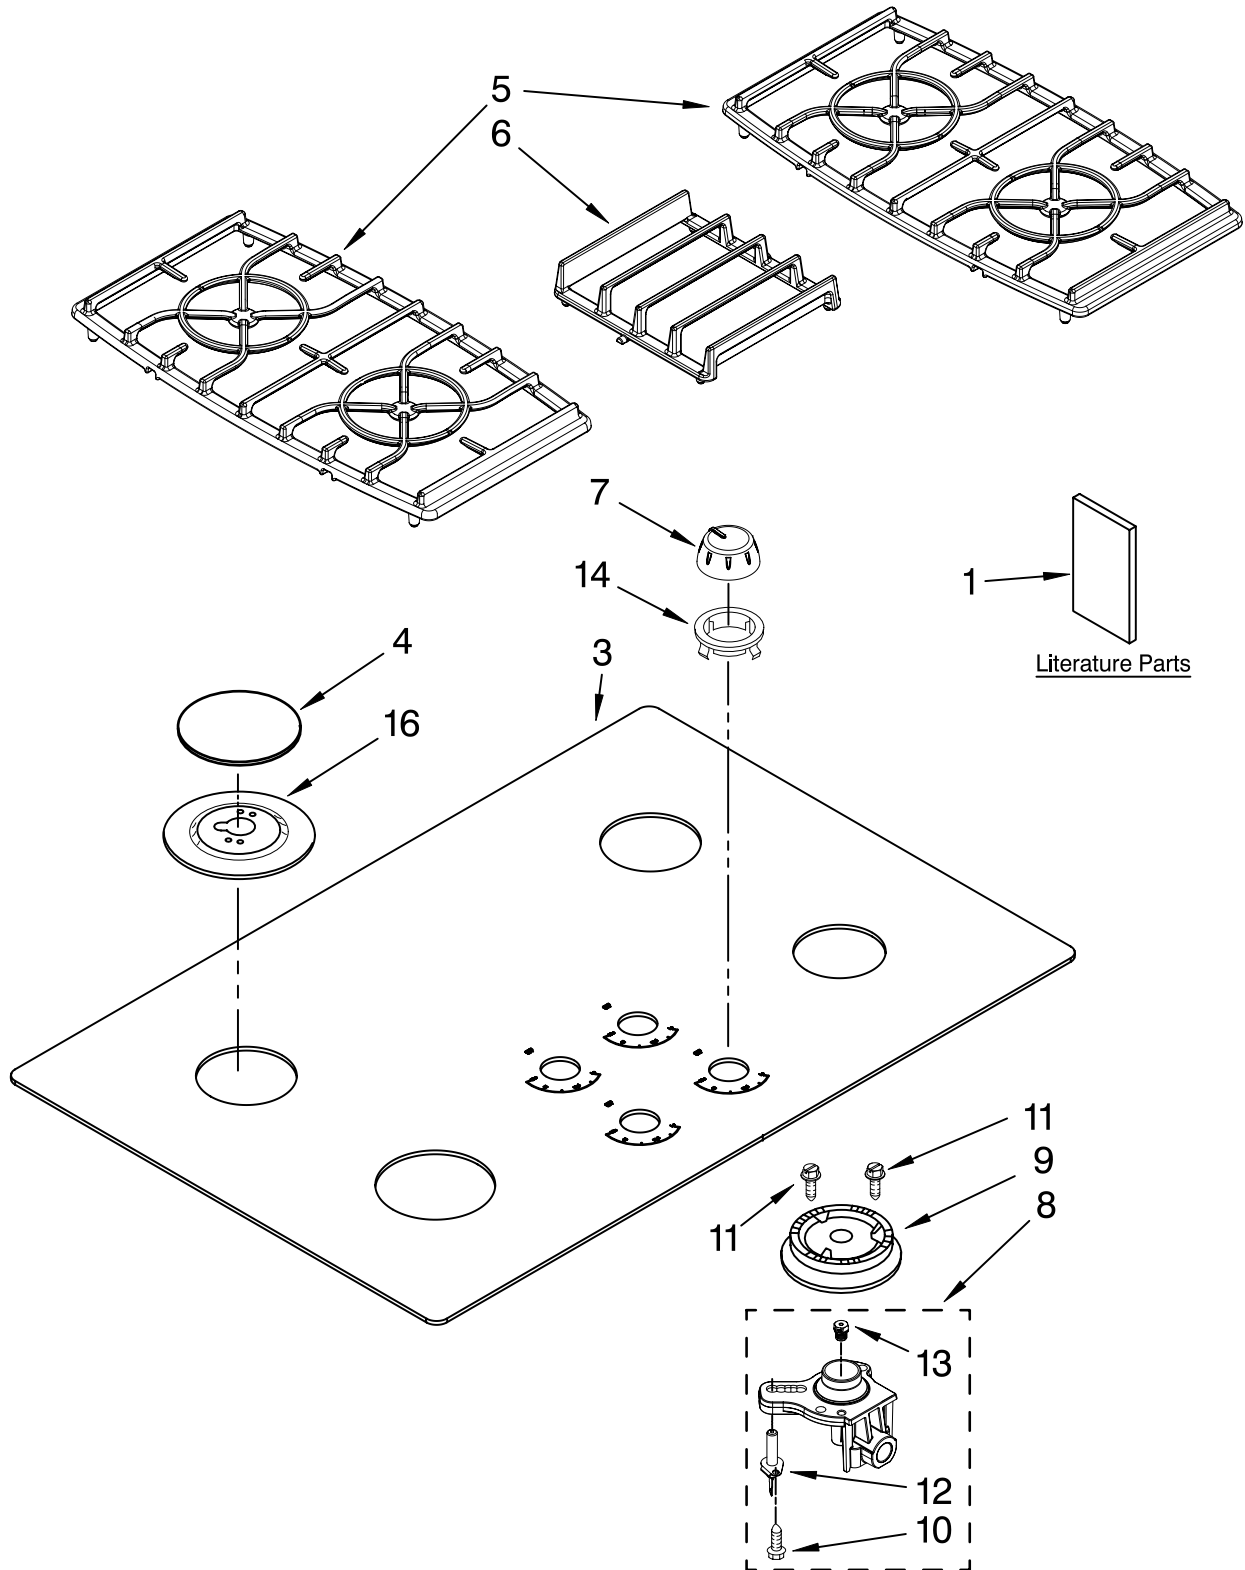

COOKTOP, BURNER AND GRATE PARTS

For Models: KGCC506RBL04, KGCC506RWW04
(Black) (White on White)

KitchenAid®

30" GAS COOKTOP

FOR ORDERING INFORMATION REFER TO PARTS PRICE LIST

COOKTOP, BURNER AND GRATE PARTS

For Models: KGCC506RBL04, KGCC506RWW04
(Black) (White on White)

Illus. No.	Part No.	DESCRIPTION	Illus. No.	Part No.	DESCRIPTION	Illus. No.	Part No.	DESCRIPTION
1		Literature Parts	5		Grate, Burner	10	8273062	Screw
	W10131955	Installation Instructions		8285879CB	Black	11	3368921	Screw
	8304571	Undercounter Installation		8285879CG	White	12	9782116	Electrode
	W10162188	Use & Care Guide	6		Grate, Center	13		Orifice
	8286620	LP Gas Conversion Instructions		8285880CB	Black		3192529	RR
	9762761	Safe Cooking Tips English	7		Knob, Control		3192523	LR
	W10065852	French		8286094BL	Black		8286551	RF
3		Cooktop		8286094WH	White	14		LF
	W10141011	Black	8		Holder, Orifice		3180079	Grommet, Glass
	8286171	White		W10128448	RR		3180081	Black
4		Burner Caps		W10128450	LR	16		White
	8286153CB	Black		W10128451	RF			Bezel
	8286154CB	White	9		Head, Burner			Black
	8286155CB	Black		8286181	RR		9753601BL	RR
	8286156CB	White		W10194076	LR		9753602BL	LR, RF
	8286153CG	Black		8286182	RF		8285779BL	LF
	8286154CG	White		8286183	LF			White
	8286155CG	Black					9753601CG	RR
	8286156CG	White					9753602CG	LR, RF
							8285779CG	LF