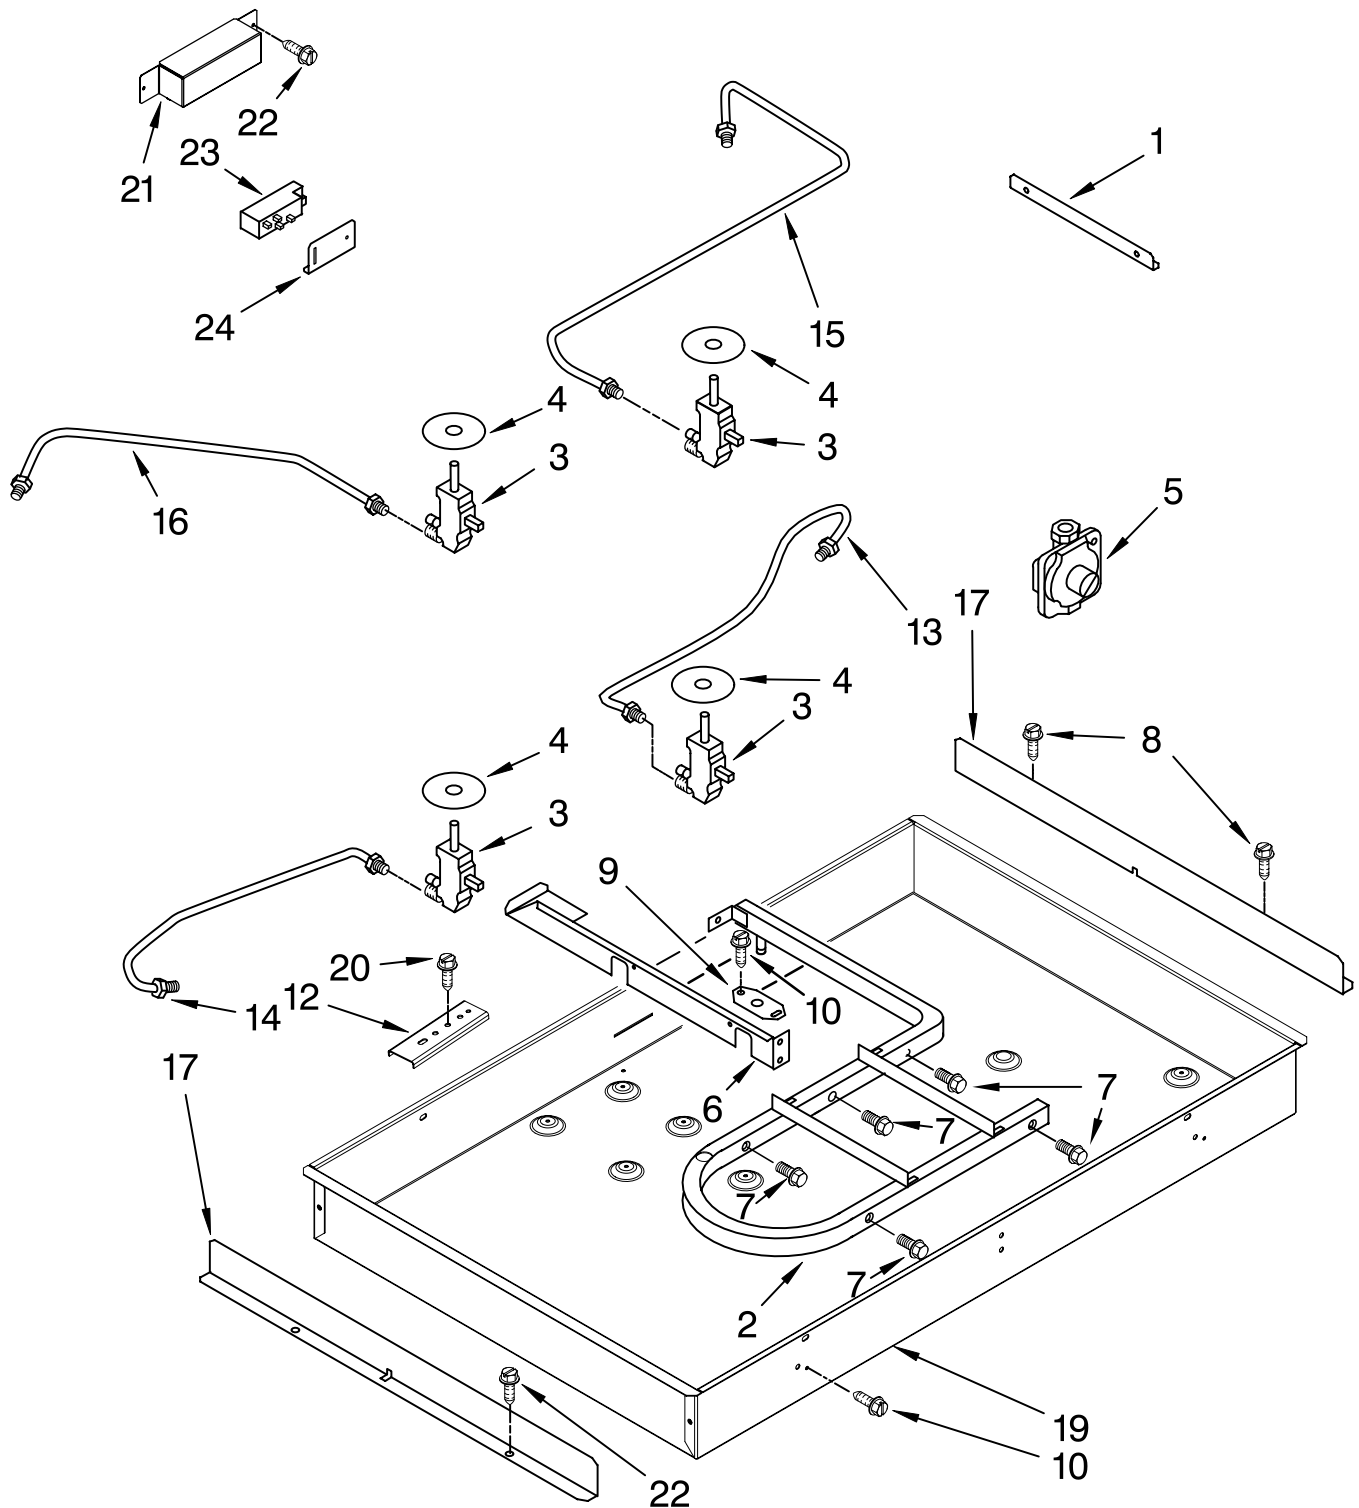

BURNER BOX, GAS VALVES, AND SWITCHES

For Models: KGCC506RBL04, KGCC506RWW04
(Black) (White on White)

FOR ORDERING INFORMATION REFER TO PARTS PRICE LIST

BURNER BOX, GAS VALVES, AND SWITCHES

For Models: KGCC506RBL04, KGCC506RWW04
(Black) (White on White)

Illus. No.	Part No.	DESCRIPTION
1	9759145	Bracket, Manifold Support
2	8286069	Pipe, Manifold
3		Valve, Gas Burner
	8286559	White
	4456817	Black
	8286560	Yellow
	8286561	Orange
4	3191387	Seal, Shaft
5	W10131956	Regulator Pressure
6	W10203755	Rail, Center
7	7101P640-60	Bolt, Gas Valve
8	3400843	Screw
9	8286858	Plate, Manifold
10	7101P426-90	Screw
12	4455917	Bracket, Mounting
13	8285793	Tubing, Gas Burner (RF)
14	8285794	Tubing, Gas Burner (LF)
15	8285792	Tubing, Gas Burner (RR)
16	8285795	Tubing, Gas Burner (LR)
17	3191462	Shield, Heat (2)
19	8285774	Burner Box
20	3400093	Screw
21	W10203753	Shield, Heat
22	3177991	Screw
23	W10110488	Spark Module
24	4455837	Bracket, Spark Module

FOR ORDERING INFORMATION REFER TO PARTS PRICE LIST