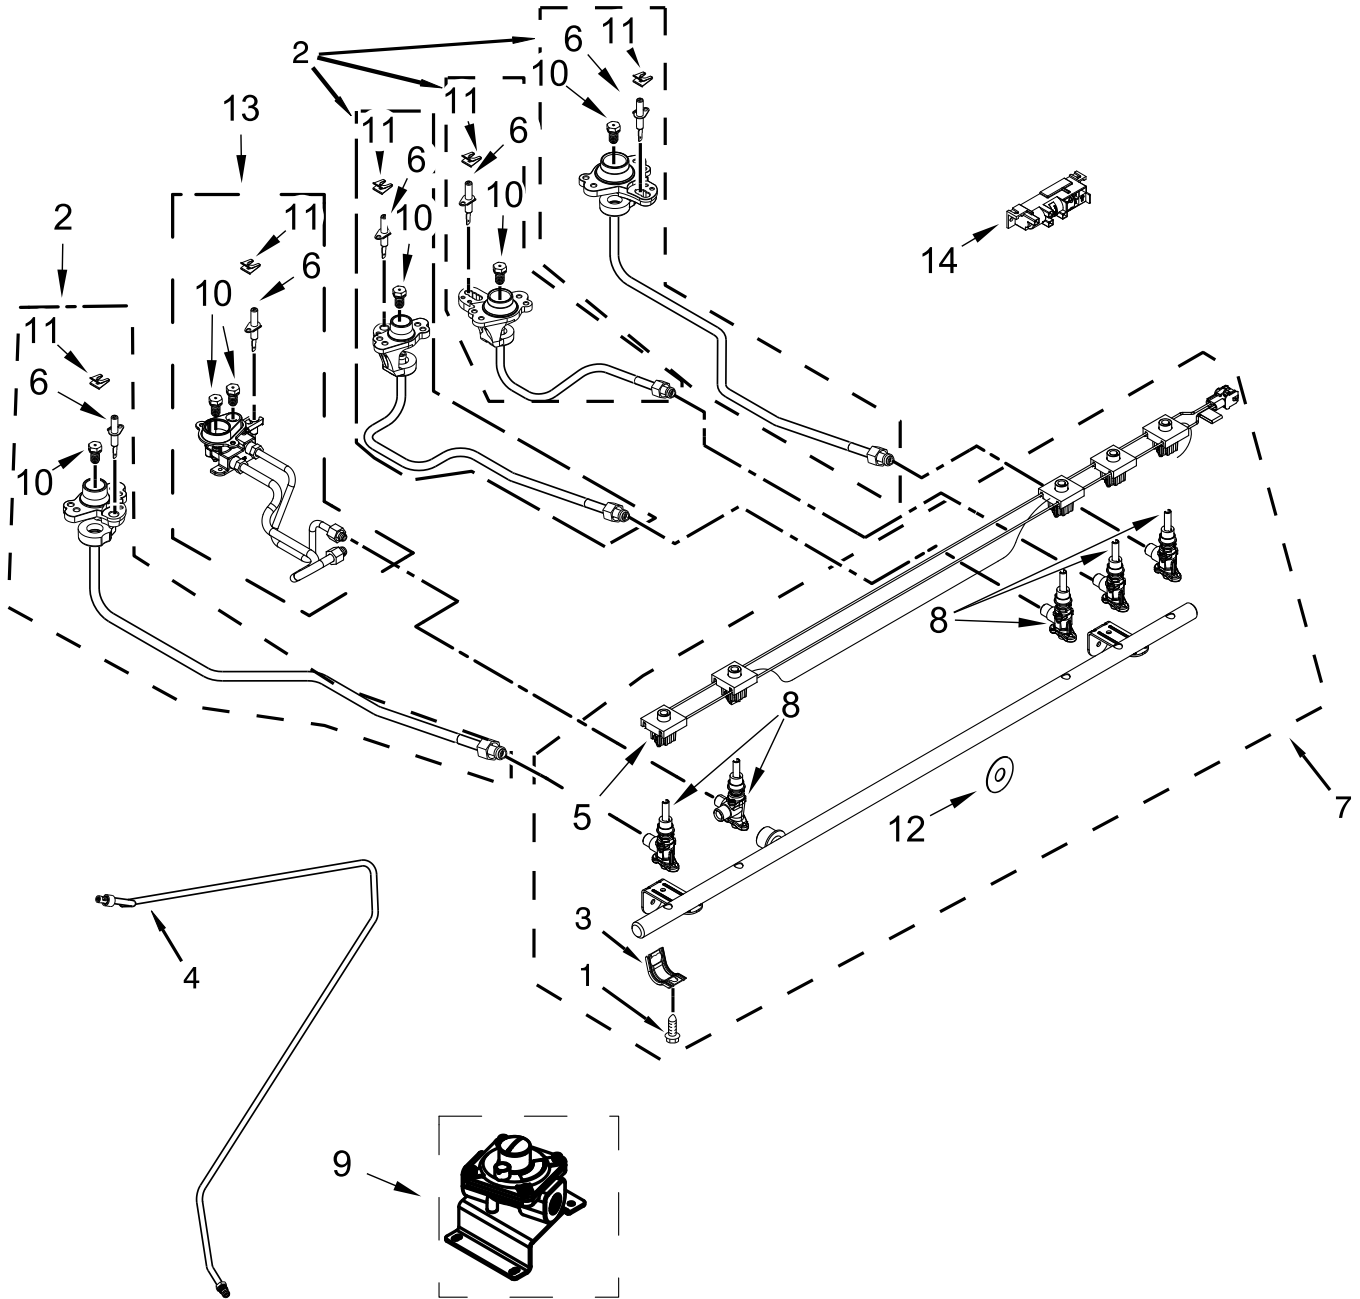

MANIFOLD PARTS

MANIFOLD PARTS

<u>Illus.</u> <u>No.</u>	<u>Part No.</u>	<u>Description</u>	<u>Illus.</u> <u>No.</u>	<u>Part No.</u>	<u>Description</u>	<u>Illus.</u> <u>No.</u>	<u>Part No.</u>	<u>Description</u>
1	W10295997	Screw, Valve	8	W10566057	Valve, Gas (Right Rear & Center)	13	W10552122	Orifice, Assembly (Left Front)
2	W10552120	Orifice, Assembly (Right Front)		W10566062	Valve, Gas (Right Front)	14	W10475149	Module, Spark (5+0) Following Parts Not Illustrated
	W10552119	Orifice, Assembly (Right Rear)		W10566055	Valve, Gas (Left Rear)		W10681410	Kit, LP Conversion
	W10552121	Orifice, Assembly (Left Rear)		W10432224	Valve, Gas Duel (Left Front)		W10566534	Kit, Bake & Broil
	W10552124	Orifice, Assembly (Center)	9	W10661850	Assembly, Regulator & Bracket			
3	W10295996	Bracket, Saddle Valve	10	W10434277	Orifice (Right Front)			
4	W10552945	Tube, Supply		W10657949	Orifice (Right Rear)			
5	W10432517	Harness, Switch Spark		W10256132	Orifice, 1.2K (Left Front)			
6	W10496872	Electrode (Right Rear)		W10566082	Orifice, 19K (Left Front)			
	W10496870	Electrode (Right Front and Center)		W10657947	Orifice (Center)			
	W10464799	Electrode (Left Rear)		W10515054	Orifice (Left Rear)			
	W10496874	Electrode (Left Front)	11	W10575401	Clip, Spring Electrode			
7	W10475026	Assembly, Manifold	12	W10140571	Seal, Switch Shaft