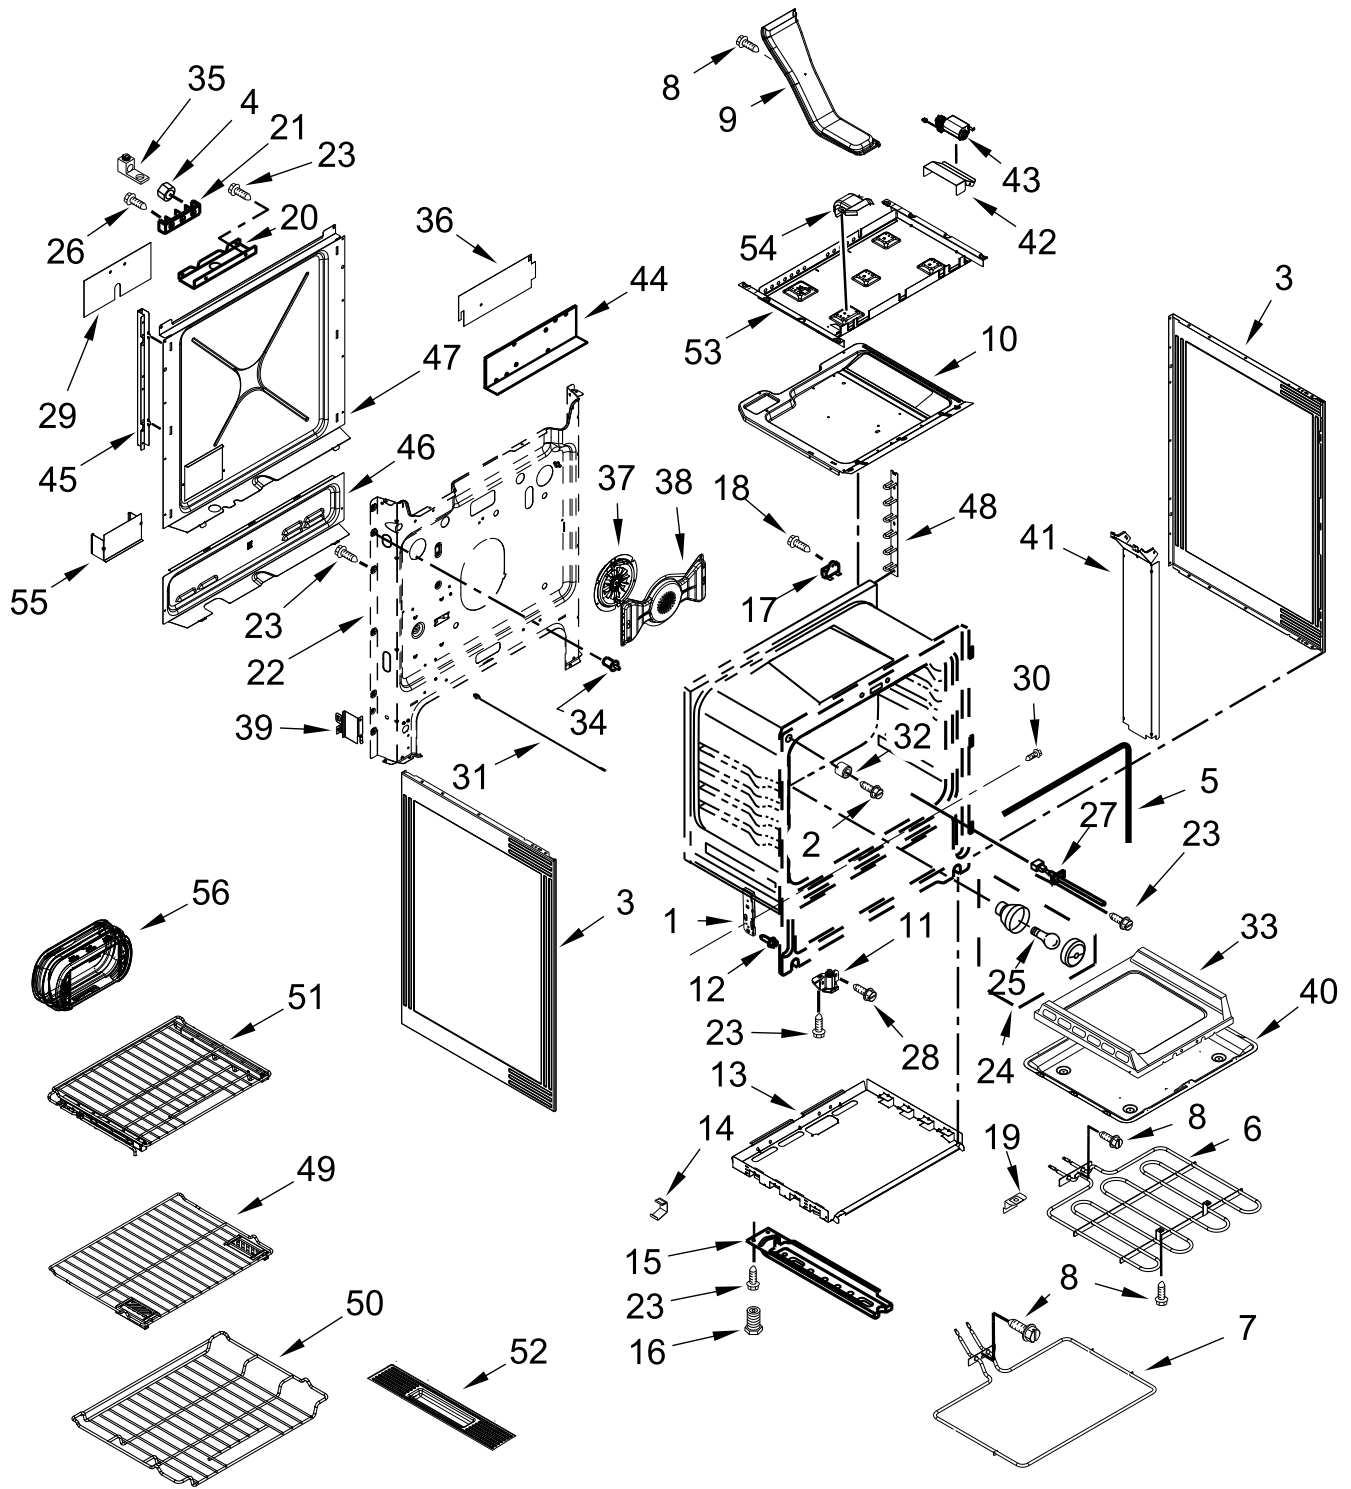

CHASSIS PARTS

CHASSIS PARTS

<u>Illus.</u> <u>No.</u>	<u>Part No.</u>	<u>Description</u>	<u>Illus.</u> <u>No.</u>	<u>Part No.</u>	<u>Description</u>	<u>Illus.</u> <u>No.</u>	<u>Part No.</u>	<u>Description</u>
1	W10289077	Receiver, Hinge	26	3400016	Screw	52	W10686408	Kit, Reservoir (Steam Rack)
2	W10362924	Screw	27	W10586204	Sensor	53	W10558276	Box, Burner
3		Panel, Side	28	3196169	Screw	54	W10162257	Duct, Cooktop
	W10162245	Black	29	W10655441	Shield, Power Cord	55	W10162258	Cover, Regulator
4	3400029	Nut	30	W10031780	Screw	56		The wireless meat probe is a licensed product and covered by the manufacturer total replacement warranty. If the customer has any questions or concerns regarding the accessory please have them call KitchenAid Customer Satisfaction Center toll-free at 1-800-541-6390 or visit our web site at www.KitchenAid.com. No warranty claims will be paid for the wireless meat probe or will this be a service part.
5	W10162385	Gasket, Door	31	W10273192	Rod, Door Switch			INSULATION
6	W10544952	Element, Broil	32	9758701	Spacer, Door	W10655489		Insulation, Wrapper
7	W10774342	Element, Bake	33	W10774446	Bottom, Oven	W10655490		Insulation, Main Back
8	W10362924	Screw	34	W10627802	Switch, Door	W10575374		Insulation, Bottom
9	W10613792	Assembly, Flue	35	W10281322	Kit, Bare Wire Adapter Block	W10716764		Insulation, Burner Box
10	W10289168	Box, Burner	36	W10655485	Shield, Wire	4820F015-59		Insulation, Strap
11	W10341186	Assembly, Front Foot	37	W10563084	Assembly, Convection	W10655442		Insulation, Heat Shield
12	W10067840	Screw	38	W10346153	Baffle, Full Convection	7111P017-60		Clamp, Wire
13	W10541959	Shield, Bake	39	W10273002	Bracket, Oven Support			
14	W10137382	Clip, Panel	40	W10346147	Pan, Bake			
15	W10390008	Assembly, Base Rail (Left)	41	W10162255	Duct, Cover			
	W10390007	Assembly, Base Rail (Right)	42	W10162254	Duct, Cooling			
16	W10058460	Foot, Leveling	43	W10162259	Assembly, Cooling Fan			
17	3196548	Fuse, Thermal	44	W10162260	Shield, Heat			
18	3196172	Screw	45	W10162241	Channel, Rear			
19	W10035900	Support, Oven Bottom	46	W10575377	Cover, Wire			
20	3186034	Bracket, Service	47	W10289172	Cover, Back			
21	W10245259	Block, Terminal	48	W10603482	Rack, Ladder			
22		Back, Main	49	W10554007	Rack, Steam			
23	3196178	Screw	50	W10554006	Rack, Maximum Capacity			
24	W10454648	Assembly, Light	51	W10554008	Rack, Sliding			
25	311255	Bulb, Oven Light