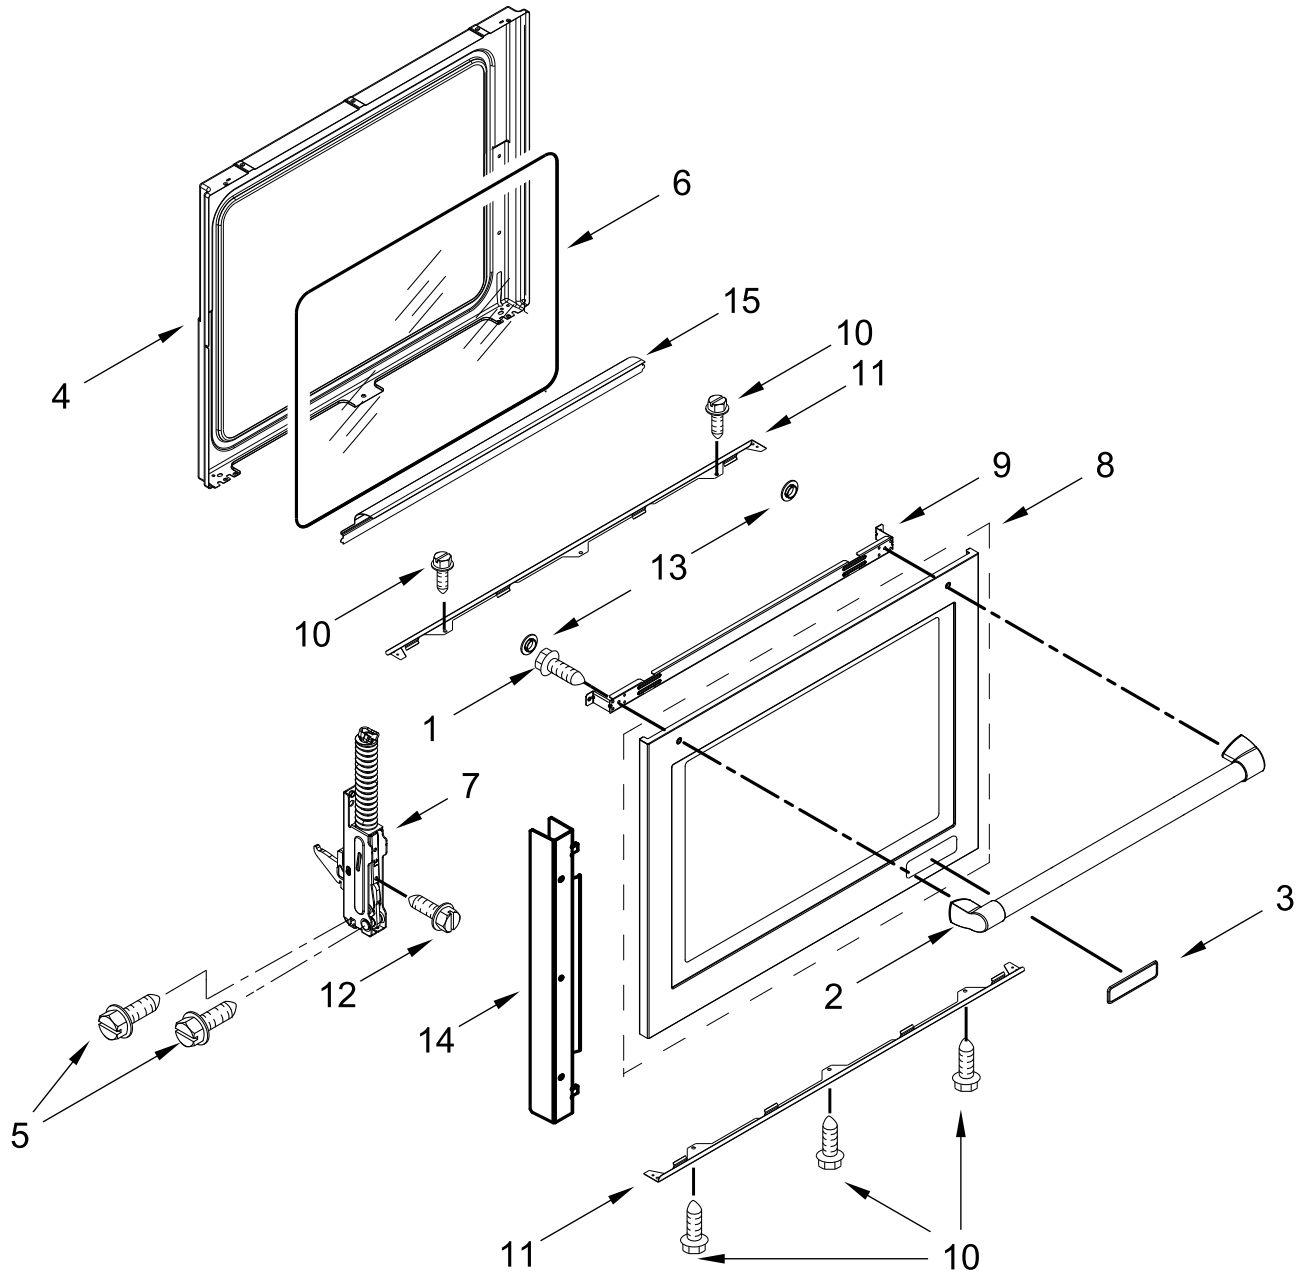

DOOR PARTS

DOOR PARTS

<u>Illus.</u> <u>No.</u>	<u>Part No.</u>	<u>Description</u>
1	9780274	Screw
2		Handle, Door
	W10551000	Stainless
3		Badge
	W10518672	Grey
4	W10541882	Liner, Door
5	W10031790	Screw
6	W10541888	Glass, Inner

<u>Illus.</u> <u>No.</u>	<u>Part No.</u>	<u>Description</u>
7	W10388635	Hinge, Door (Active)
8		Panel, Door
	W10634271	Stainless
9	W10541911	Bracket, Glass Upper
		Handle
10	W10327235	Screw
11	W10541885	Support, Glass
12	W10031780	Screw

<u>Illus.</u> <u>No.</u>	<u>Part No.</u>	<u>Description</u>
13	W10319024	Washer, Door
14	W10541883	Hinge, Support Rail
15		Scoop, Door
	W10551024	Stainless