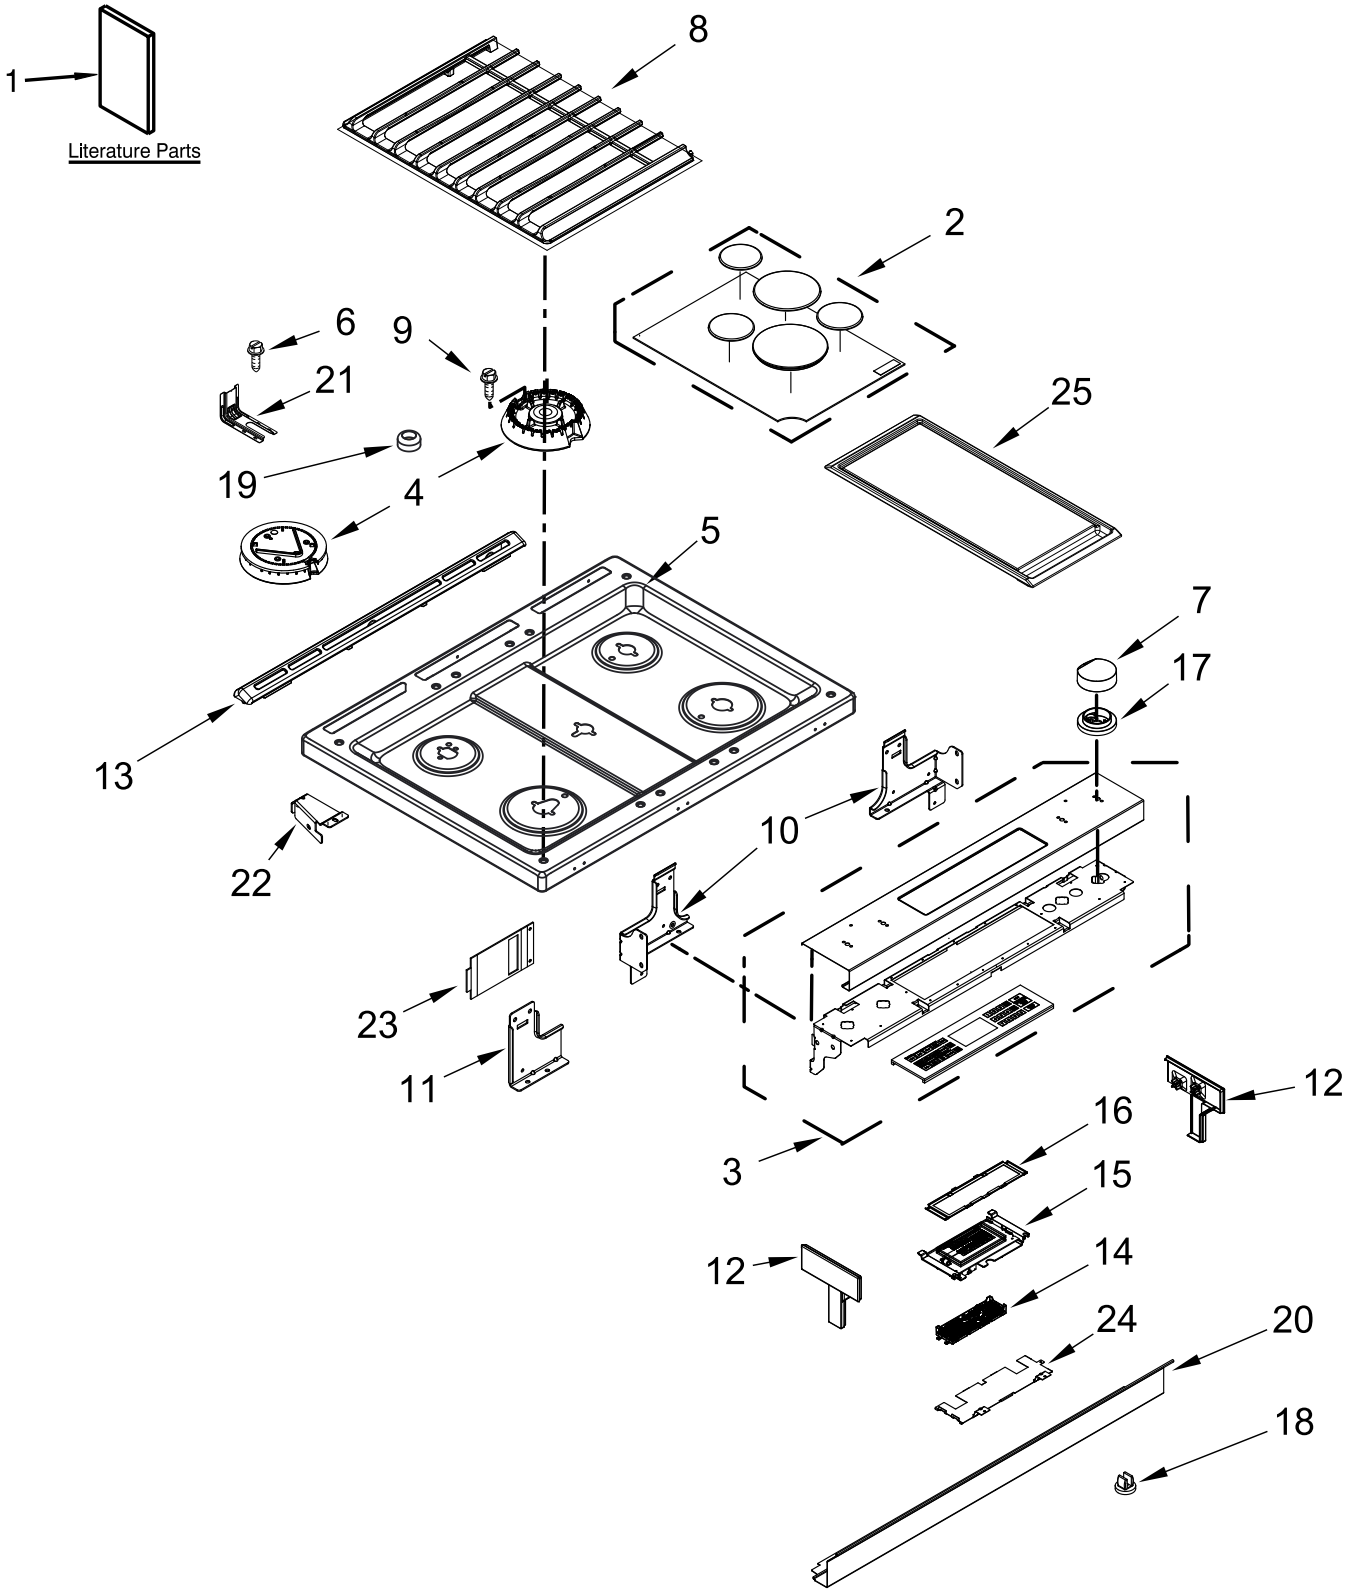

**KitchenAid®**

**30" SLIDE IN DUAL FUEL RANGE**

**MODELS:**

KSDB900ESS0 (Stainless)

# COOKTOP PARTS

<u>Illus. No.</u>	<u>Part No.</u>	<u>Description</u>	<u>Illus. No.</u>	<u>Part No.</u>	<u>Description</u>	<u>Illus. No.</u>	<u>Part No.</u>	<u>Description</u>
1		Literature Parts	5		Cooktop	16	W10555923	Bracket, User Interface
	W10665259	Instructions, Installation		W10588278	Stainless	17		Bezel
	W10722061	Use and Care Guide	6	7101P485-60	Screw, Anti-Tip Kit		W10785119	Stainless
	W10665227	Sheet, Tech	7		Knob	18	W10645947	Grommet
	9762761	Tips, Safe Cooking (English)		W10579760	Stainless (Right Front, Right Rear, Left Rear and Center)	19	W10664705	Bumper
	W10065852	Tips, Safe Cooking (French)		W10579761	Stainless (Left Front)	20		Panel, Lower Console
	W10400066	Guide, Quick Start (English)	8		Set, Grate		W10555934	Stainless
	W10400067	Guide, Quick Start (French)		W10432520	Black	21	W10606241	Bracket, Anti-Tip
	W10703185	Wiring Diagram	9	3196169	Screw	22	W10162253	Brace, Corner (Left)
2		Set, Burner Cap	10	W10289170	Support, Cooktop (Left)		W10162252	Brace, Corner (Right)
	W10479989	Black		W10289169	Support, Cooktop (Right)	23	W10757531	Keypad, Shield
3		Console	11	W10598048	Bracket, Console (Center)	24	W10558372	Bracket, Control
	W10697324	Stainless	12		Endcap	25	W10432544	Griddle
4	W10495853	Spreader, Flame (20K) (Left Front)		W10555937	Stainless (Left)			FOLLOWING PARTS NOT ILLUSTRATED
	W10464795	Spreader, Flame (Left Rear)		W10555940	Stainless (Right)		W10580314	Harness, Main
	W10256028	Spreader, Flame (Right Front)	13		Trim, Vent		W10575120	Harness, Keypad
	W10256025	Spreader, Flame (Right Rear & Center)		W10636529	Stainless		W10598169	Harness, Display
			14	W10453977	Control, MRC2		W10580316	Harness, Bake Drawer
			15	W10603094	Assembly, Display		313438	Clip, Harness
							3196520	Clip, Wire