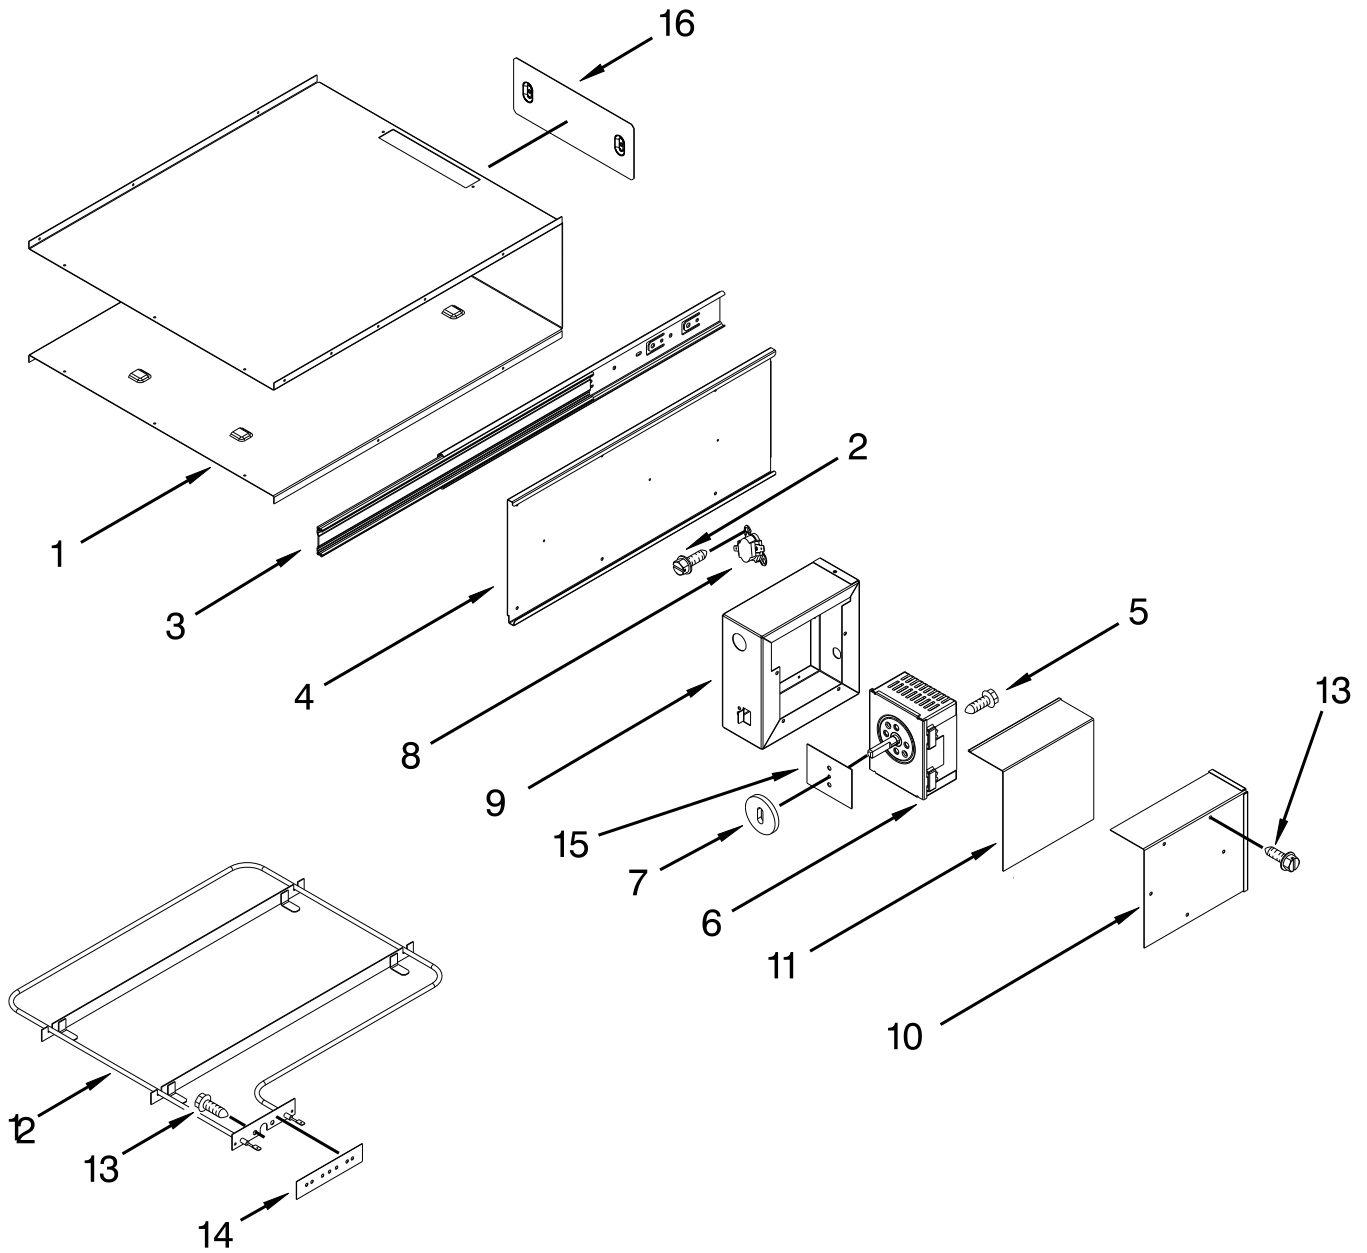

INTERNAL WARMING DRAWER PARTS

INTERNAL WARMING DRAWER PARTS

<u>Illus. No.</u>	<u>Part No.</u>	<u>Description</u>
1	W10684521	Wrapper
2	313806	Screw
3	W10188461	Assembly, Slide
4	W10299387	Wall, Cavity (Left)
	9762307	Wall, Cavity (Right)
5	7101P309-60	Screw
6	W10121337	Control
7	W10117362	Gasket, Control

<u>Illus. No.</u>	<u>Part No.</u>	<u>Description</u>
8	9763126	Fuse, Thermal
9	9763122	Enclosure, Electric
10	9763121	Cover, Enclosure
11	W10117363	Gasket, Enclosure
12	W10751754	Element, Heating
13	3196537	Screw
14	W10118049	Seal, Heating Element
15	W10118113	Seal, Switch

<u>Illus. No.</u>	<u>Part No.</u>	<u>Description</u>
16	W10118073	Shield, Heat
		FOLLOWING PARTS NOT ILLUSTRATED
	W10129043	Harness, Main
	W10129023	Cord, Power
	W10131847	Sensor, Sealed
	4452601	Relief, Strain
	3400015	Screw, Grounding