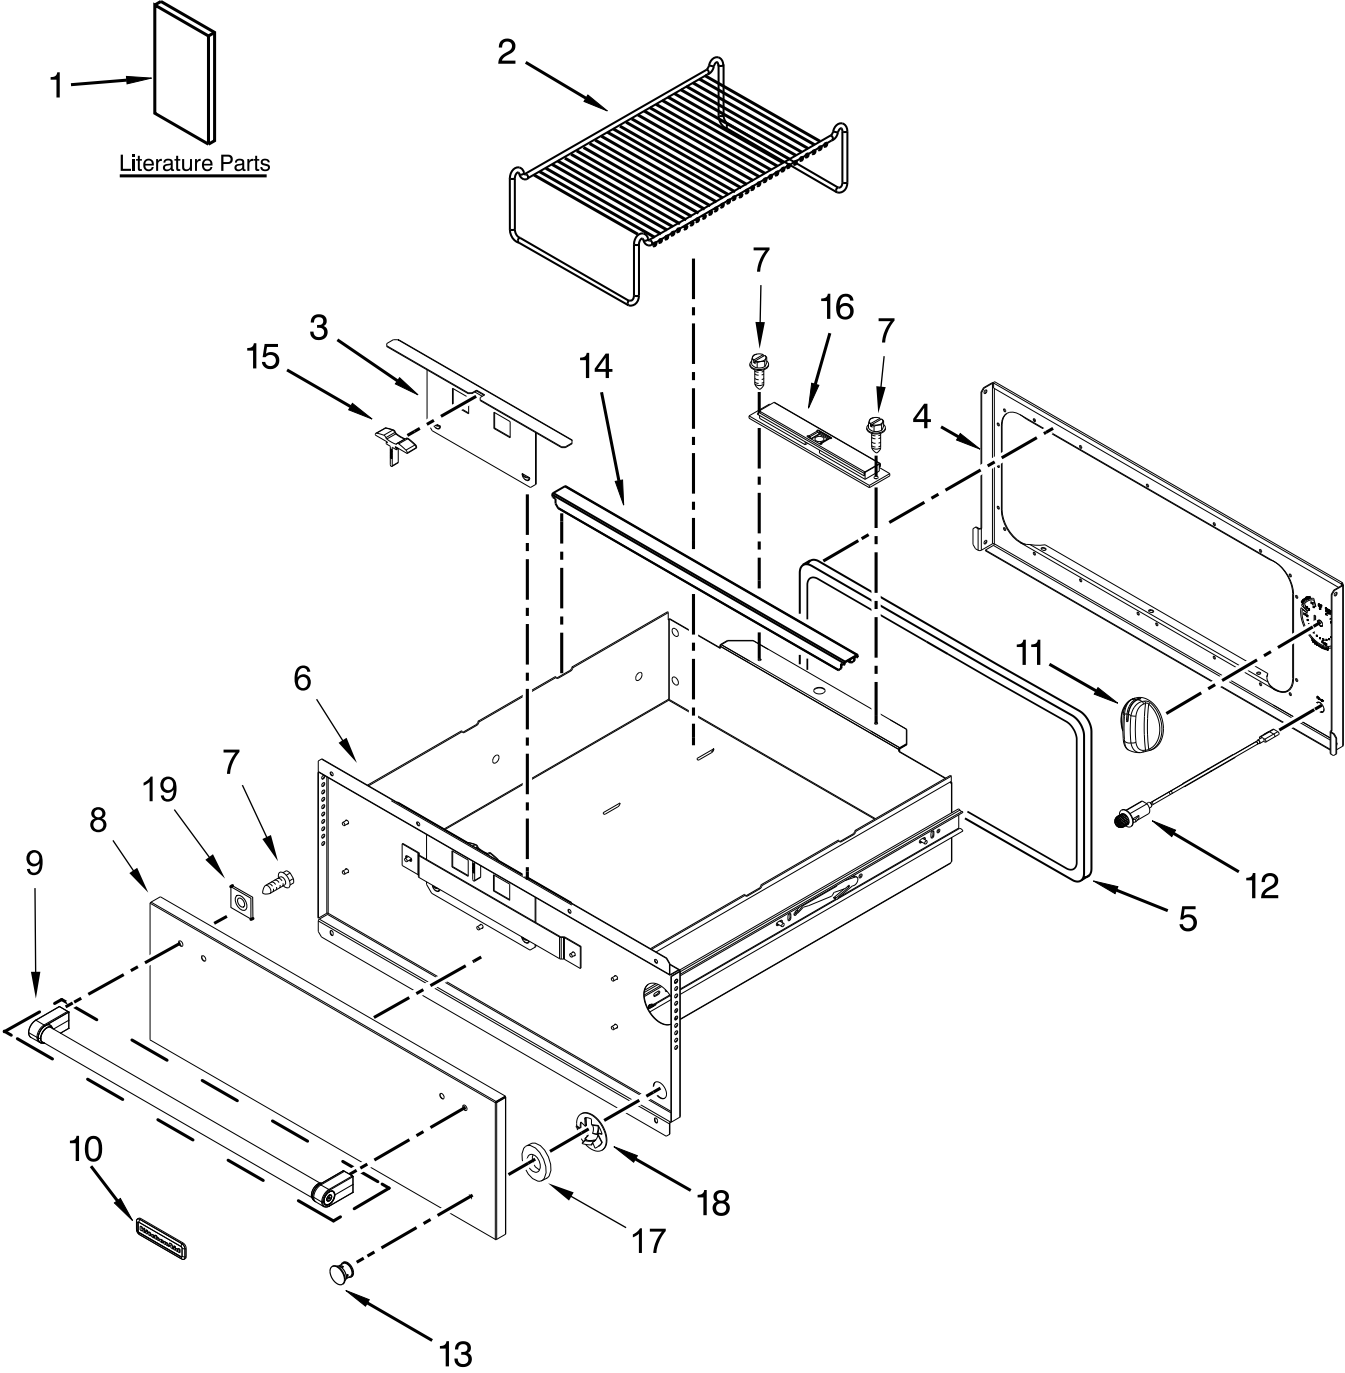

KitchenAid®

24" ELECTRIC BUILT-IN WARMING DRAWER

MODELS:

KOWT104ESS00 (Stainless)

CONTROL PANEL AND DRAWER PARTS

CONTROL PANEL AND DRAWER PARTS

<u>Illus. No.</u>	<u>Part No.</u>	<u>Description</u>
1		Literature Parts
	W10713340	Guide, Use & Care
	W10064720	Sheet, Tech
	W10713339	Instructions, Installation
2	8273277	Rack, Warming Drawer
3	W10162376	Slide, Vent
4	W10306304	Panel, Front
5	W10164996	Gasket, Drawer

<u>Illus. No.</u>	<u>Part No.</u>	<u>Description</u>
6	9763127	Assembly, Drawer
7	W10480830	Screw
8	W10685897	Skin, Drawer
9		Assembly, Handle
	W10737395	Stainless
10		Badge
	W10518672	Grey
11	4455984	Knob, Thermostat
12	W10489562	Light, Indicator

<u>Illus. No.</u>	<u>Part No.</u>	<u>Description</u>
13	4456314	Lens, Indicator
14	W10409136	Rail, Pan
15	9763125	Grip, Vent
16	W10035910	Magnet
17	4456861	Spacer, Lens
18	4456862	Clip, Lens Retainer
19	3823F017-45	Spacer, Handle