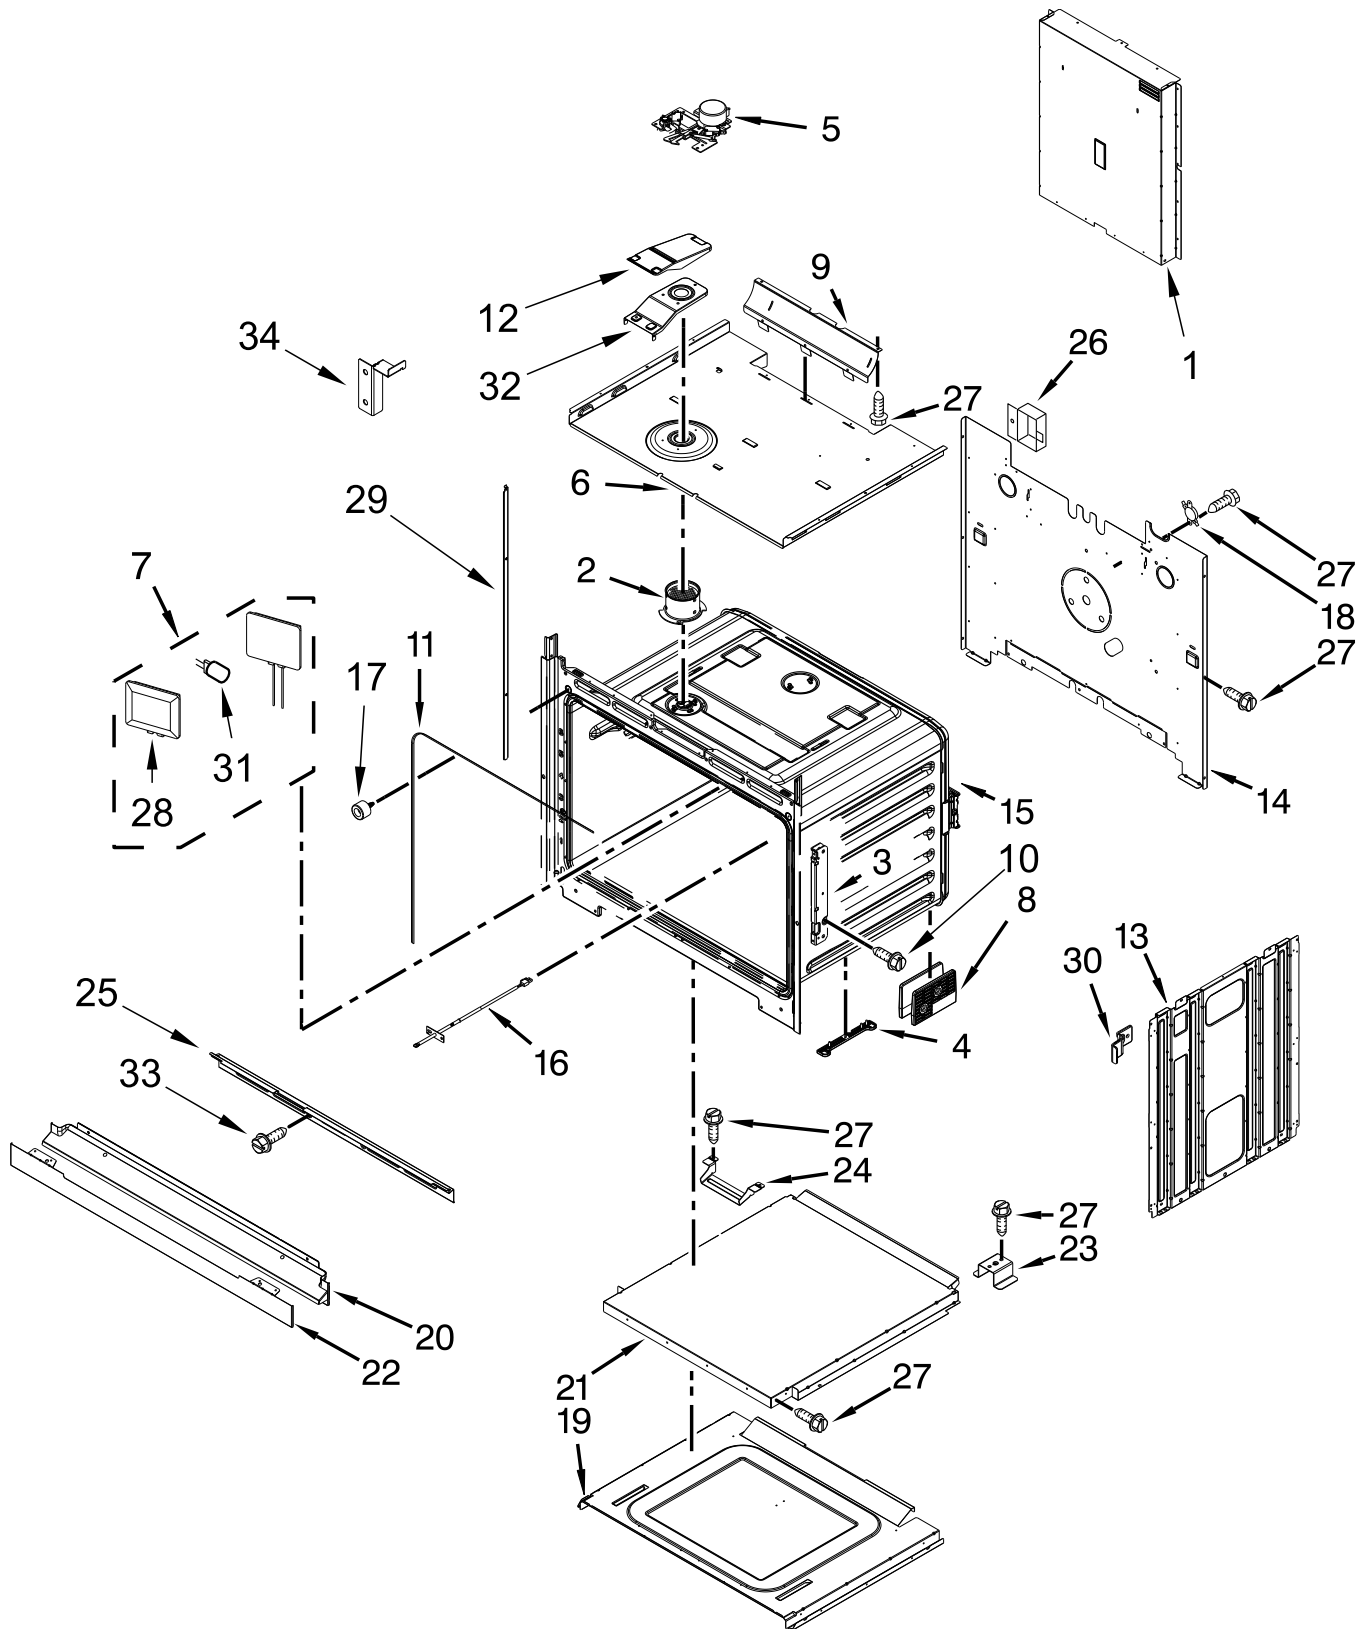

KitchenAid®

30" BUILT-IN ELECTRIC SINGLE WALL OVEN

MODELS:

KOST100ESS01 (Stainless)

CONTROL PANEL PARTS

CONTROL PANEL PARTS

<u>Illus. No.</u>	<u>Part No.</u>	<u>Description</u>	<u>Illus. No.</u>	<u>Part No.</u>	<u>Description</u>	<u>Illus. No.</u>	<u>Part No.</u>	<u>Description</u>
1		Literature Parts	8	7101P426-60	Screw	17	W10728475	Gasket, Rubber
	W10643471	Guide, Use & Care	9	7101P434-60	Screw			FOLLOWING PARTS NOT ILLUSTRATED
	W10725670	Instructions, Installation	10	W10655463	Bracket, Blower (Left)	W10836582		Harness, Main
	W10351318	Instructions, Undercounter Install		W10655462	Bracket, Blower (Right)	W10603907		Harness, Signal
	W10861943	Sheet, Tech	11	4451758	Block, Foam	W10775068		Harness, Door Latch
2		Assembly, Control Panel (Includes Overlay)	12		Skin, Control Panel	W10562910		Harness, EOL
	W10890588	Stainless		W10588740	Stainless	4450800		Screw, Grounding
3	W10777215	Control (With Power Supply)	13	W10864102	Tray, Electronic	W10487999		Clip, Harness
4	W10618105	Spacer, Lateral	14	W10655465	Chassis, Back Divider	4452400		Strap, Lead Ground
5	W10669823	Blower	15	W10318192	Chassis, Cover Top Front 30"	4448664		Clamp, Conduit
6	W10657548	Gasket, Rubber	16	W10694465	Chassis, Cover Top Back 30"	W10655464		Bracket, Harness
7	W10436434	Fuse, Thermal						

OVEN PARTS

OVEN PARTS

<u>Illus.</u> <u>No.</u>	<u>Part No.</u>	<u>Description</u>
1	W10318196	Duct, Chassis Back
2	W10282946	Tube, Vent
3	W10616802	Receiver, Hinge
4	W10618102	Spacer, Base
5	W10618131	Latch, Motorized
6	W10813743	Top, Chassis
7	W10519866	Assembly, Oven Light
8	W10618101	Foot, Base
9	W10641572	Deflector, Blower
10	W10254050	Screw
11	W10282960	Gasket
12	W10616810	Cover, Vent Exhaust
13	W10318190	Side, Chassis
14	W10813703	Back, Chassis
15		Liner, Oven (Not Serviceable)