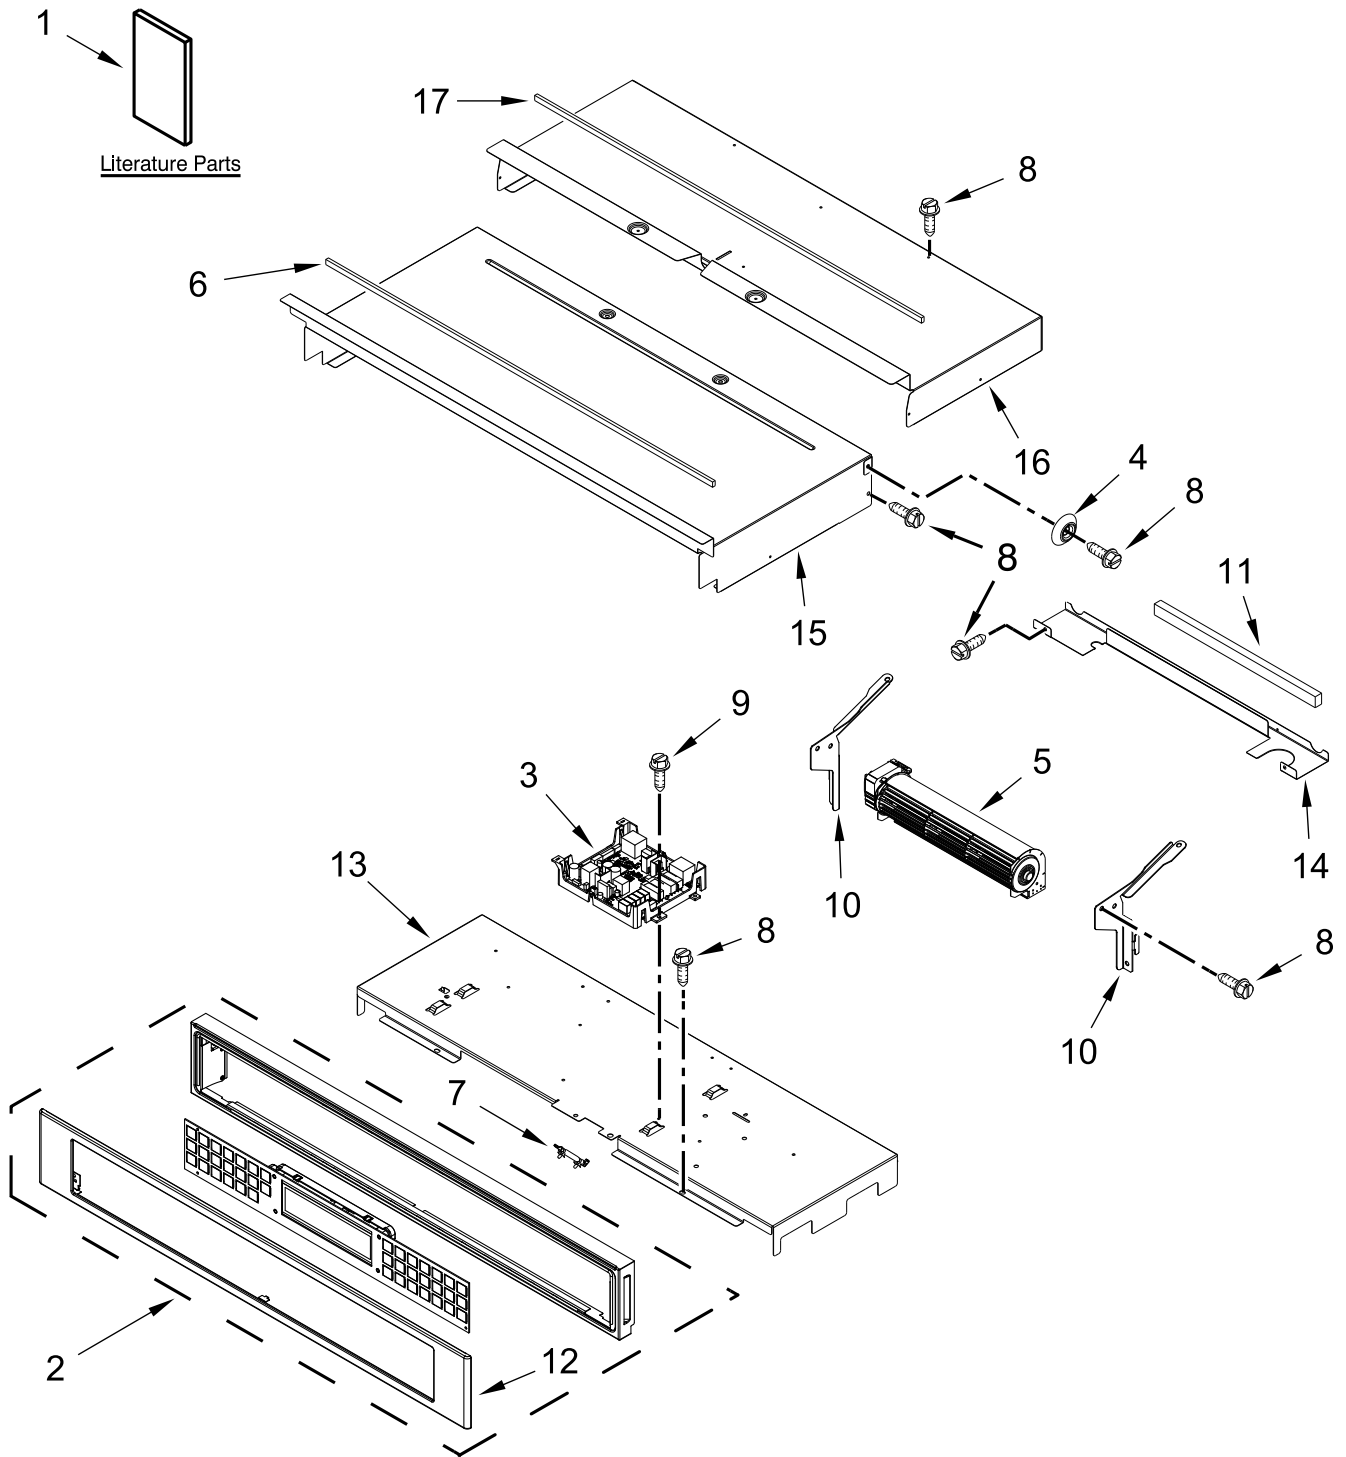

KitchenAid®

30" BUILT-IN ELECTRIC SINGLE WALL OVEN

MODELS:

KOST100ESS01 (Stainless)

CONTROL PANEL PARTS

CONTROL PANEL PARTS

<u>Illus. No.</u>	<u>Part No.</u>	<u>Description</u>	<u>Illus. No.</u>	<u>Part No.</u>	<u>Description</u>	<u>Illus. No.</u>	<u>Part No.</u>	<u>Description</u>
1		Literature Parts	8	7101P426-60	Screw	17	W10728475	Gasket, Rubber
	W10643471	Guide, Use & Care	9	7101P434-60	Screw			FOLLOWING PARTS NOT ILLUSTRATED
	W10725670	Instructions, Installation	10	W10655463	Bracket, Blower (Left)	W10836582		Harness, Main
	W10351318	Instructions, Undercounter Install		W10655462	Bracket, Blower (Right)	W10603907		Harness, Signal
	W10861943	Sheet, Tech	11	4451758	Block, Foam	W10775068		Harness, Door Latch
2		Assembly, Control Panel (Includes Overlay)	12		Skin, Control Panel	W10562910		Harness, EOL
	W10890588	Stainless		W10588740	Stainless	4450800		Screw, Grounding
3	W10777215	Control (With Power Supply)	13	W10864102	Tray, Electronic	W10487999		Clip, Harness
4	W10618105	Spacer, Lateral	14	W10655465	Chassis, Back Divider	4452400		Strap, Lead Ground
5	W10669823	Blower	15	W10318192	Chassis, Cover Top Front 30"	4448664		Clamp, Conduit
6	W10657548	Gasket, Rubber	16	W10694465	Chassis, Cover Top Back 30"	W10655464		Bracket, Harness
7	W10436434	Fuse, Thermal						

OVEN PARTS

OVEN PARTS

<u>Illus.</u> <u>No.</u>	<u>Part No.</u>	<u>Description</u>
1	W10318196	Duct, Chassis Back
2	W10282946	Tube, Vent
3	W10616802	Receiver, Hinge
4	W10618102	Spacer, Base
5	W10618131	Latch, Motorized
6	W10813743	Top, Chassis
7	W10519866	Assembly, Oven Light
8	W10618101	Foot, Base
9	W10641572	Deflector, Blower
10	W10254050	Screw
11	W10282960	Gasket
12	W10616810	Cover, Vent Exhaust
13	W10318190	Side, Chassis
14	W10813703	Back, Chassis
15		Liner, Oven (Not Serviceable)