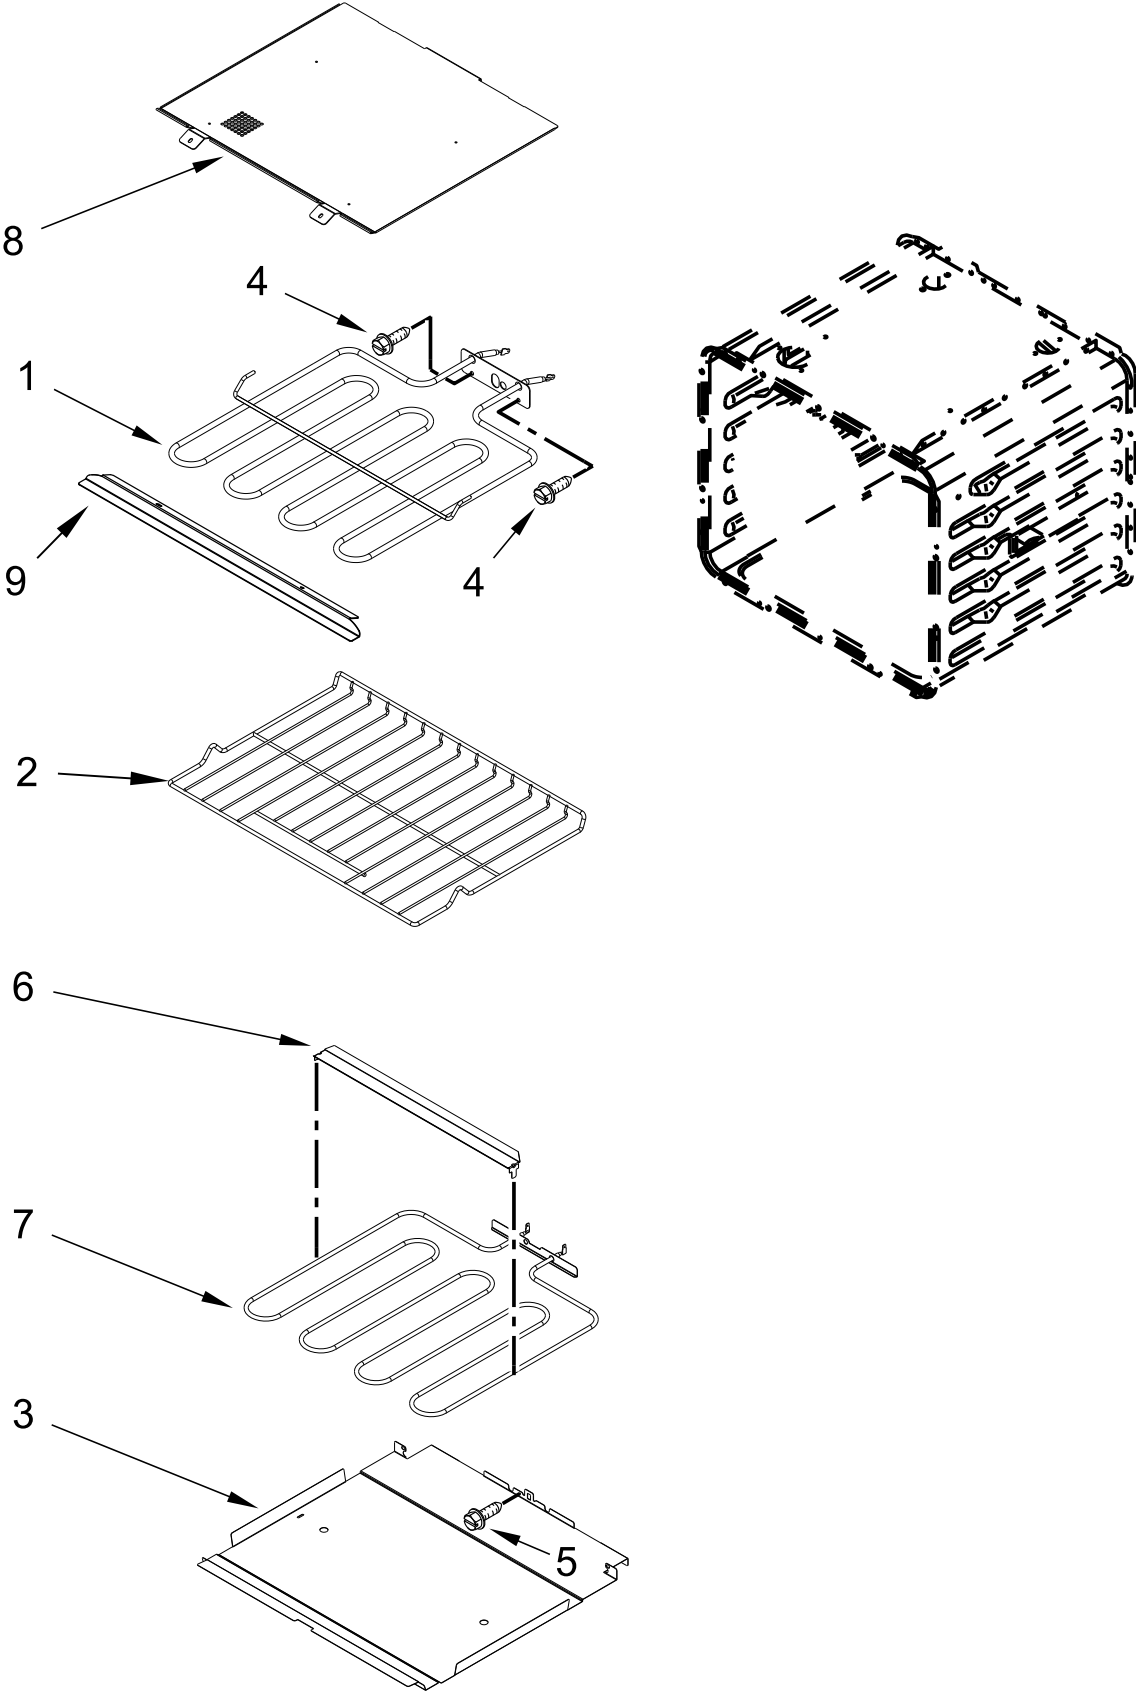

INTERNAL OVEN PARTS

INTERNAL OVEN PARTS

<u>Illus.</u> <u>No.</u>	<u>Part No.</u>	<u>Description</u>
1	W10764078	Element, Broil
2	W10554526	Rack, Oven
3	W10318198	Tray, Hidden Bake

<u>Illus.</u> <u>No.</u>	<u>Part No.</u>	<u>Description</u>
4	7101P434-60	Screw
5	7101P426-60	Screw
6	W10282957	Crossbar, Hidden Bake Tray

<u>Illus.</u> <u>No.</u>	<u>Part No.</u>	<u>Description</u>
7	W10546517	Element, Bake
8	W10318164	Shield, Broil Element
9	W10588738	Shield, Broil Front