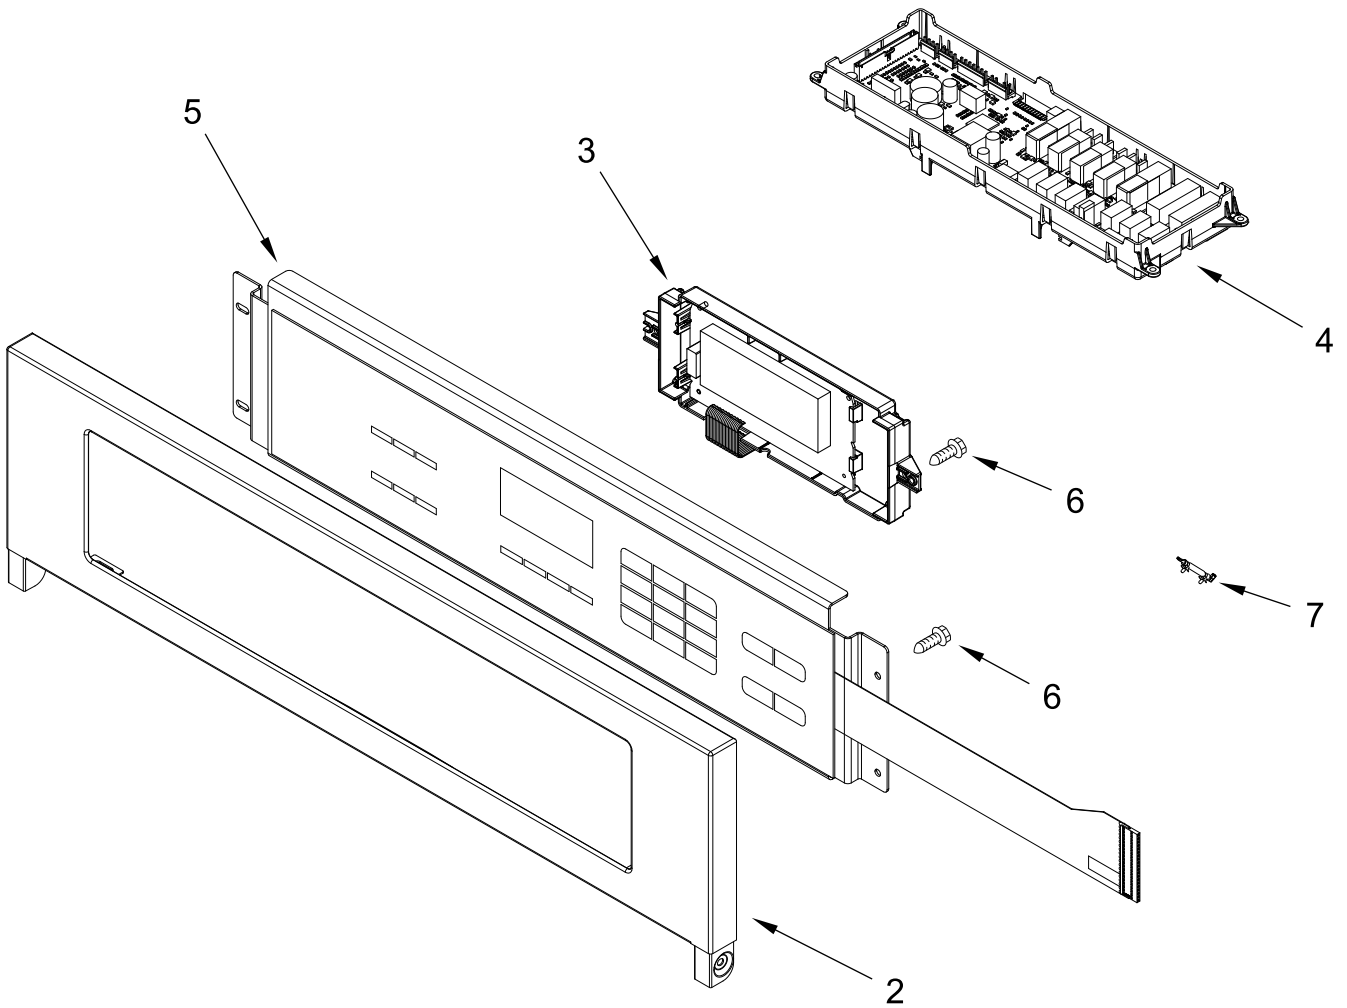

KitchenAid®

24" ELECTRIC DOUBLE WALL OVEN

MODELS:

KODC304EBL00 (Black)
KODC304EWH00 (White)
KODC304ESS00 (Stainless)

CONTROL PANEL PARTS

CONTROL PANEL PARTS

<u>Illus. No.</u>	<u>Part No.</u>	<u>Description</u>
1		Literature Parts
	W10758300	Guide, Use & Care
	W10758285	Instructions, Installation
2		Assembly, Control Panel Skin
	W10702189	Black
	W10704698	White
	W10704699	Stainless
3	W10752316	Assembly, Display

<u>Illus. No.</u>	<u>Part No.</u>	<u>Description</u>
4	W10721210	Control
5		Assembly, Membrane
	W10694995	Black
	W10694996	White
6	3400832	Screw (Black)

<u>Illus. No.</u>	<u>Part No.</u>	<u>Description</u>
7	W10794084	Fuse, Thermal
		FOLLOWING PARTS NOT ILLUSTRATED
	W10691762	Harness, Main
	W10691785	Harness, Door Latch
	W10409840	Harness, EOL (MRC)
	4450800	Screw, Grounding
	4448664	Clamp, Conduit
	4451761	Support, Wiring
	4455191	Plate, Blower Service

OVEN PARTS

OVEN PARTS

<u>Illus. No.</u>	<u>Part No.</u>	<u>Description</u>
1	8285593	Cover, Connector
2		Trim, Side
	W10756501	Black (Left)
	W10756502	Black (Right)
	W10756497	White (Left)
	W10756498	White (Right)
	W10144986	Stainless (Left)
	W10144985	Stainless (Right)
3	4455605	Receiver, Hinge (Left)
	4455606	Receiver, Hinge (Right)
4	W10105790	Bumper & Screw
5	4449845	Support, Bracket
6	8302347	Divider, Center Vent
7	W10784377	Chassis, Top
8		Deflector, Vent Box
	4455807	Black
	W10145009	Stainless
9	4452158	Tube, Vent
10	W10169756	Lens, Light