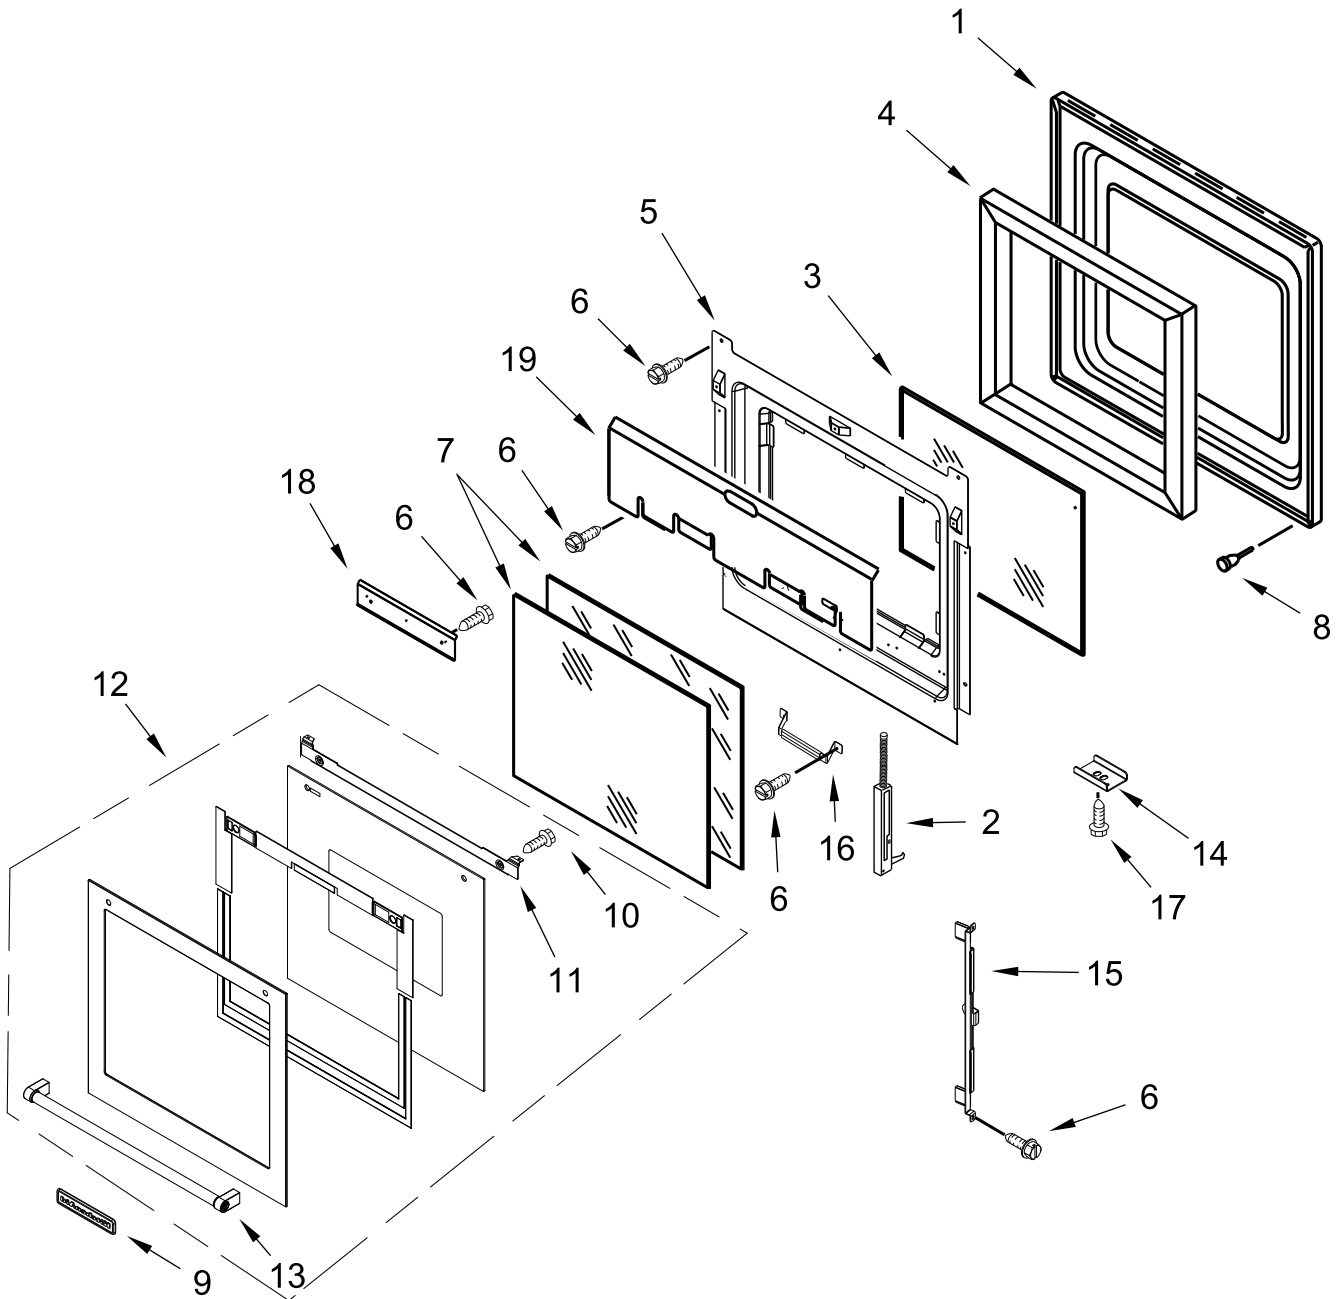

OVEN DOOR PARTS

OVEN DOOR PARTS

<u>Illus.</u> <u>No.</u>	<u>Part No.</u>	<u>Description</u>	<u>Illus.</u> <u>No.</u>	<u>Part No.</u>	<u>Description</u>	<u>Illus.</u> <u>No.</u>	<u>Part No.</u>	<u>Description</u>
1	8303698	Liner, Door	11	W10708952	Bracket, Handle	18	4457112	Shield, Heat Bottom
2	9760572	Hinge, Door (Left)	12		Assembly, Door	19	4457101	Shield, Heat
	9760571	Hinge, Door (Right)		W10692493	Black			
				W10692494	White			
3	4449247	Glass, Inner		W10692415	Stainless			
4	4451720	Insulation, Door	13		Assembly, Door Handle			
5	4457130	Retainer, Glass		W10737395	Stainless			
6	7101P426-60	Screw	14		Clip Retainer			
7	9759223	Glass, Inner		W10789034	Black			
8	4448520	Bumper, Door		W10789033	White			
9		Badge		W10789032	Stainless			
	W10518672	Grey (Lower Door Only)	15	9759229	Bracket, Side			
			16	9759230	Bracket, Central			
10	8533988	Screw	17	3400832	Screw (Black)