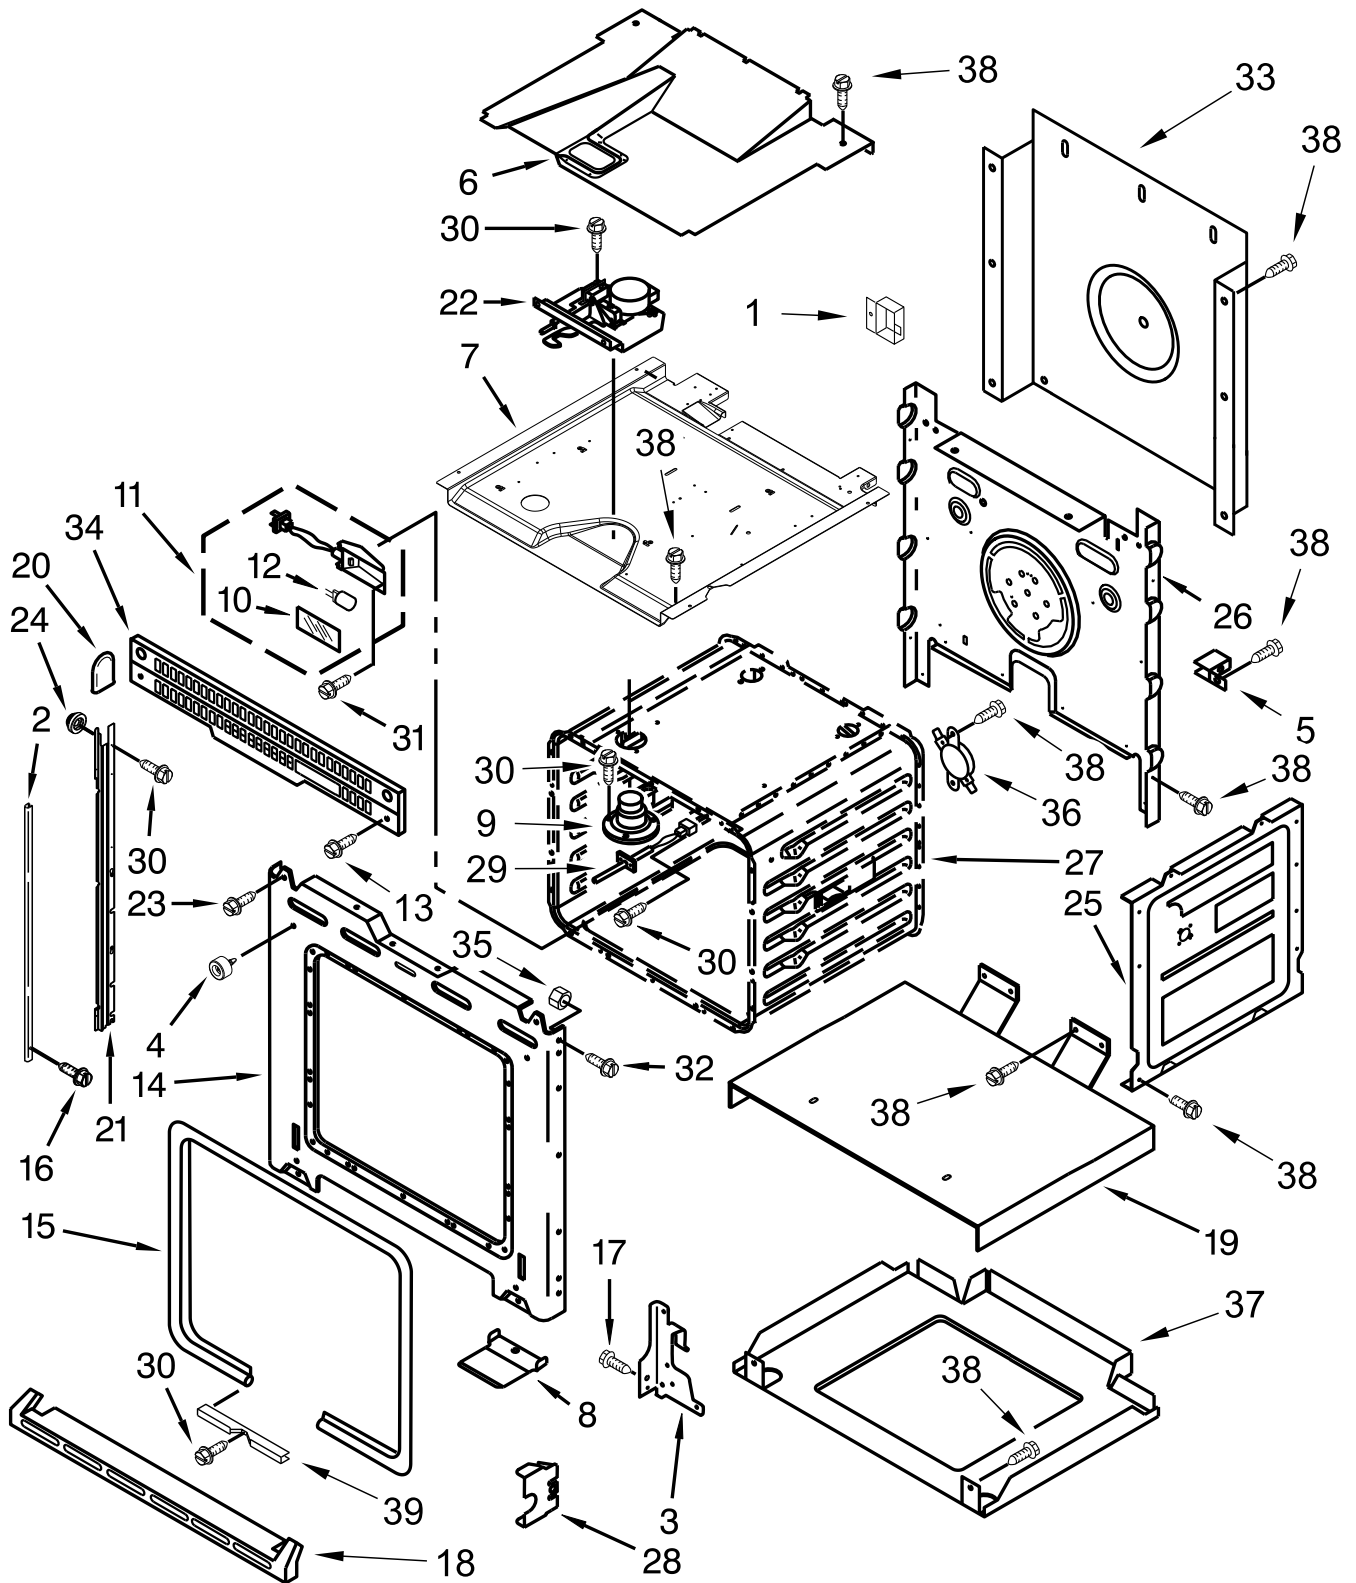

KitchenAid®

24" ELECTRIC DOUBLE WALL OVEN

MODELS:

KODC304EBL00 (Black)
KODC304EWH00 (White)
KODC304ESS00 (Stainless)

CONTROL PANEL PARTS

CONTROL PANEL PARTS

<u>Illus. No.</u>	<u>Part No.</u>	<u>Description</u>
1		Literature Parts
	W10758300	Guide, Use & Care
	W10758285	Instructions, Installation
2		Assembly, Control Panel Skin
	W10702189	Black
	W10704698	White
	W10704699	Stainless
3	W10752316	Assembly, Display

<u>Illus. No.</u>	<u>Part No.</u>	<u>Description</u>
4	W10721210	Control
5		Assembly, Membrane
	W10694995	Black
	W10694996	White
6	3400832	Screw (Black)

<u>Illus. No.</u>	<u>Part No.</u>	<u>Description</u>
7	W10794084	Fuse, Thermal
		FOLLOWING PARTS NOT ILLUSTRATED
	W10691762	Harness, Main
	W10691785	Harness, Door Latch
	W10409840	Harness, EOL (MRC)
	4450800	Screw, Grounding
	4448664	Clamp, Conduit
	4451761	Support, Wiring
	4455191	Plate, Blower Service

OVEN PARTS

OVEN PARTS

<u>Illus. No.</u>	<u>Part No.</u>	<u>Description</u>
1	8285593	Cover, Connector
2		Trim, Side
	W10756501	Black (Left)
	W10756502	Black (Right)
	W10756497	White (Left)
	W10756498	White (Right)
	W10144986	Stainless (Left)
	W10144985	Stainless (Right)
3	4455605	Receiver, Hinge (Left)
	4455606	Receiver, Hinge (Right)
4	W10105790	Bumper & Screw
5	4449845	Support, Bracket
6	8302347	Divider, Center Vent
7	W10784377	Chassis, Top
8		Deflector, Vent Box
	4455807	Black
	W10145009	Stainless
9	4452158	Tube, Vent
10	W10169756	Lens, Light

<u>Illus. No.</u>	<u>Part No.</u>	<u>Description</u>
11	W10307114	Assembly, Oven Light
12	W10169757	Bulb, Light
13	3400832	Screw (Black)
14	9760754	Frame, Front
15	4455380	Gasket, Door
16	8281236	Screw
17	4449743	Screw
18		Assembly, Bottom Vent Trim
	W10339572	Black
	W10339573	White
	W10144973	Stainless
19	4451476	Support, Insulation
20	4451605	Cap, Spacer
21	4450582	Rail, Side (Left)
	4450581	Rail, Side (Right)
22	W10195934	Latch, Motorized
23	4449040	Screw
24	4448444	Grommet, Mounting Rail
25	W10782197	Side, Chassis