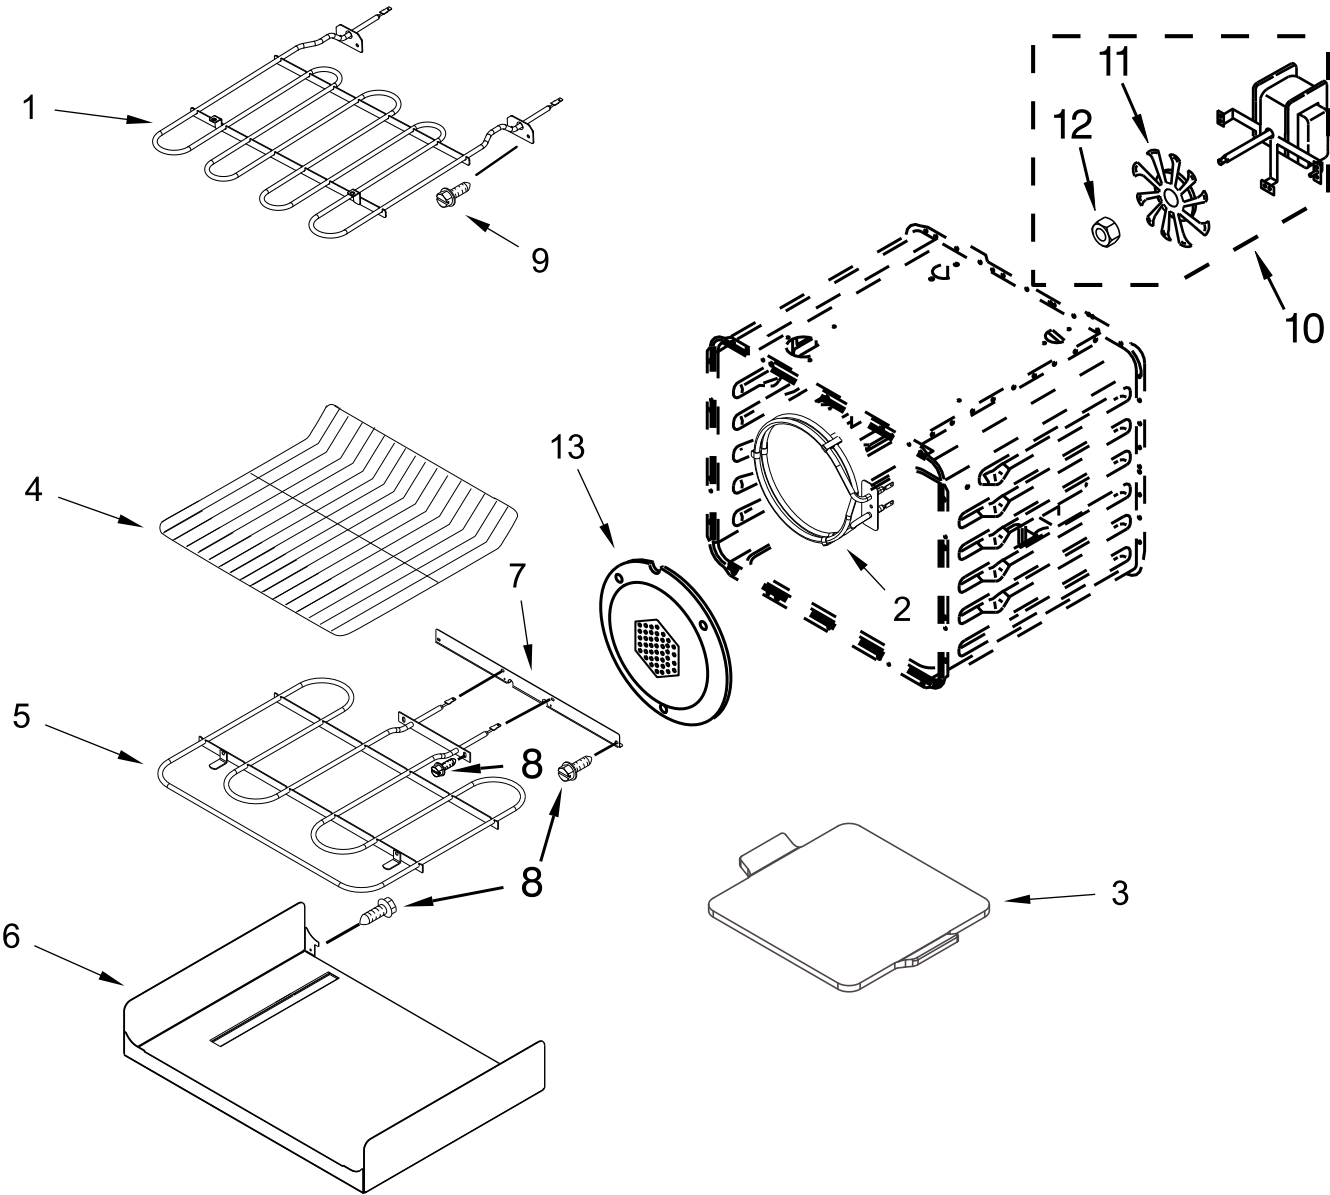

INTERNAL OVEN PARTS

INTERNAL OVEN PARTS

<u>Illus.</u> <u>No.</u>	<u>Part No.</u>	<u>Description</u>	<u>Illus.</u> <u>No.</u>	<u>Part No.</u>	<u>Description</u>	<u>Illus.</u> <u>No.</u>	<u>Part No.</u>	<u>Description</u>
1	W10685631	Element, Broil	6	4455035	Tray, Hidden Bake	10	W10722667	Fan, Convection
2	9760769	Element, Convection	7	4450039	Cover, Hidden Bake Tray	11	W10631503	Blade, Fan
3	W10696057	Stone, Baking	8	7101P426-60	Screw	12	W10631504	Nut, Acorn
4	4448716	Rack, Oven	9	4449154	Screw	13	W10160821	Cover, Fan
5	W10207398	Element, Bake (Hidden)