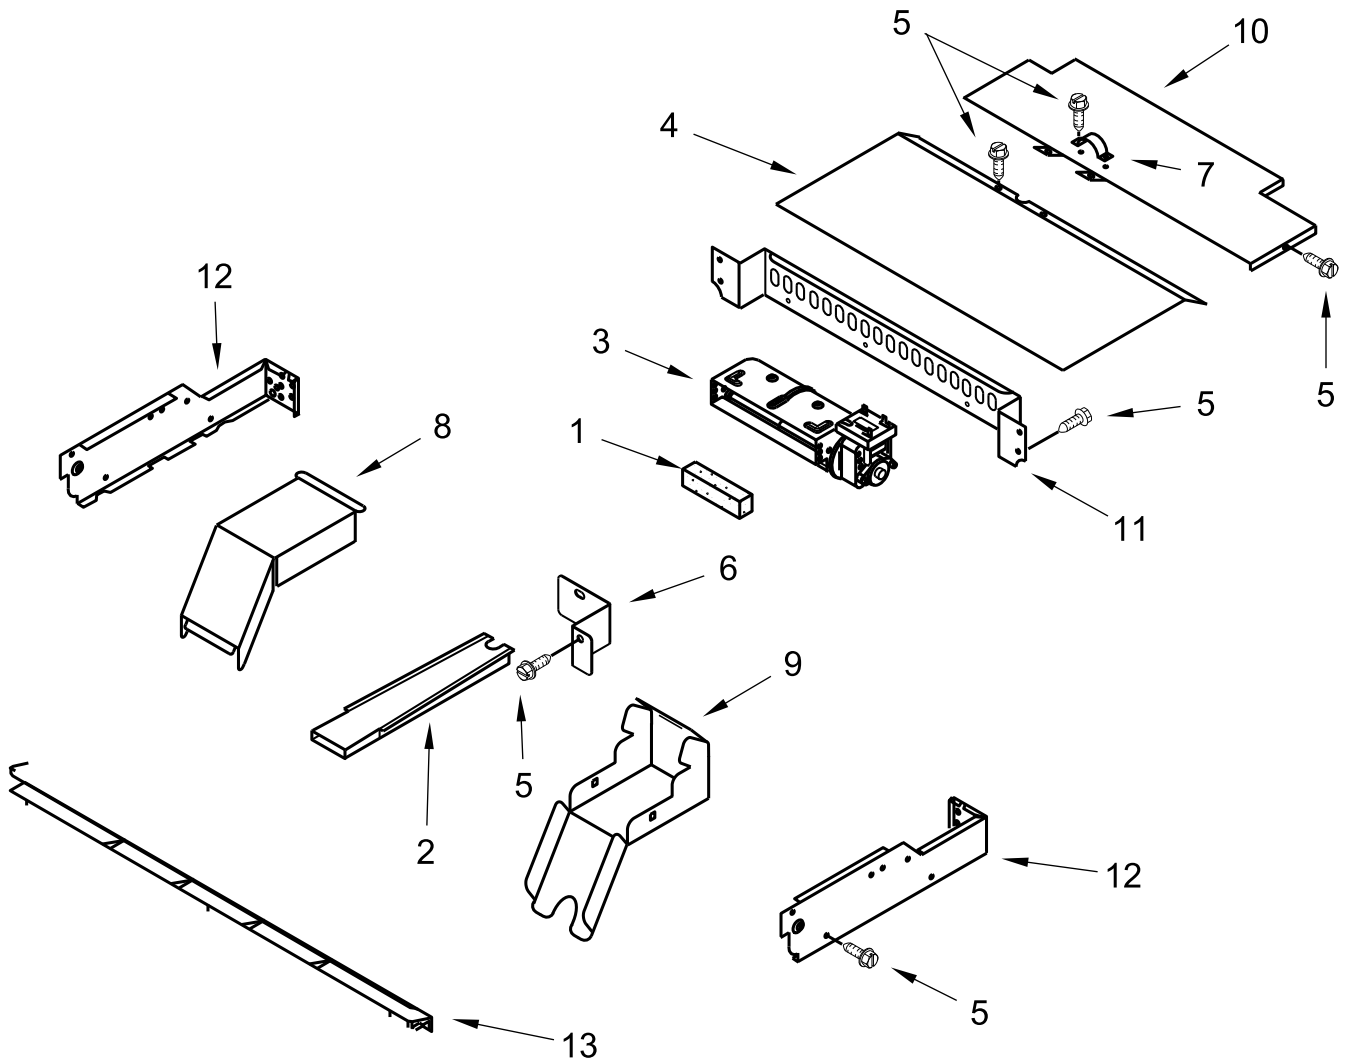

OVEN PARTS

<u>Illus. No.</u>	<u>Part No.</u>	<u>Description</u>
1	8285593	Cover, Connector
2		Trim, Side
	W10756501	Black (Left)
	W10756502	Black (Right)
	W10756497	White (Left)
	W10756498	White (Right)
	W10144986	Stainless (Left)
	W10144985	Stainless (Right)
3	4455605	Receiver, Hinge (Left)
	4455606	Receiver, Hinge (Right)
4	W10105790	Bumper & Screw
5	4449845	Support, Bracket
6	8302347	Divider, Center Vent
7	W10784377	Chassis, Top
8		Deflector, Vent Box
	4455807	Black
	W10145009	Stainless
9	4452158	Tube, Vent
10	W10169756	Lens, Light

<u>Illus. No.</u>	<u>Part No.</u>	<u>Description</u>
11	W10307114	Assembly, Oven Light
12	W10169757	Bulb, Light
13	3400832	Screw (Black)
14	9760754	Frame, Front
15	4455380	Gasket, Door
16	8281236	Screw
17	4449743	Screw
18		Assembly, Bottom Vent Trim
	W10339572	Black
	W10339573	White
	W10144973	Stainless
19	4451476	Support, Insulation
20	4451605	Cap, Spacer
21	4450582	Rail, Side (Left)
	4450581	Rail, Side (Right)
22	W10195934	Latch, Motorized
23	4449040	Screw
24	4448444	Grommet, Mounting Rail
25	W10782197	Side, Chassis

<u>Illus. No.</u>	<u>Part No.</u>	<u>Description</u>
26	W10784207	Back, Chassis
27		Liner, Oven (Not serviceable)
28	4452152	Bracket, Bottom Vent
29	W10622170	Probe, Sensor
30	4449154	Screw
31	4449748	Screw
32	4450038	Screw
33	4451747	Cover, Back
34	W10358914	Trim, Center
35	4450118	Nut
36	W10774836	Thermostat
37	4450525	Base, Chassis
38	7101P426-60	Screw
39	4448933	Retainer, Gasket
		FOLLOWING PARTS NOT ILLUSTRATED
	4449314	Insulation, Wrap
	4450363	Insulation, Back

TOP VENTING PARTS