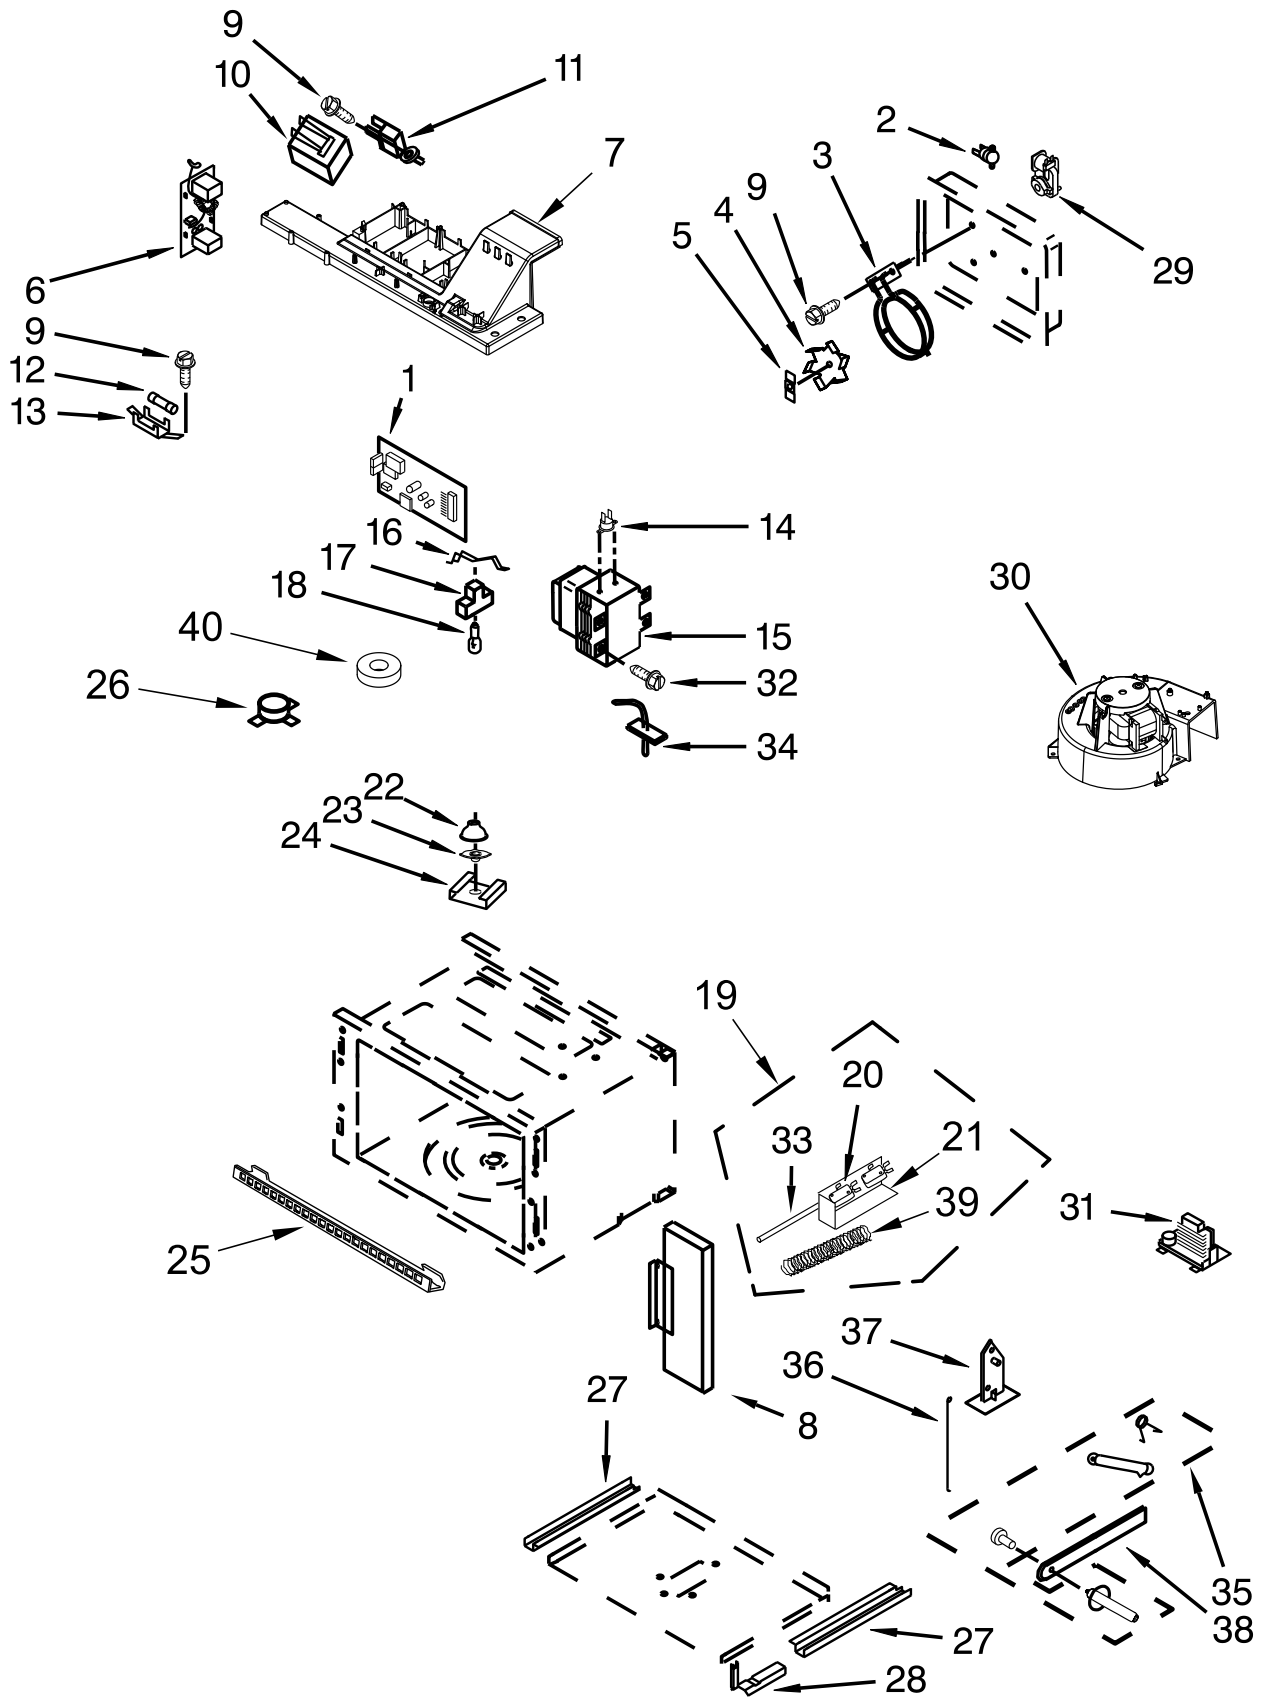

CABINET AND STIRRER PARTS

CABINET AND STIRRER PARTS

<u>Illus.</u> <u>No.</u>	<u>Part No.</u>	<u>Description</u>	<u>Illus.</u> <u>No.</u>	<u>Part No.</u>	<u>Description</u>	<u>Illus.</u> <u>No.</u>	<u>Part No.</u>	<u>Description</u>
1	W10577815	Manager, Appliance	14	461967846741	Thermostat, Magnetron	30	461968969271	Assembly, Cooling Fan
2	423107845441	Sensor, Convection	15	461967847321	Magnetron	31	W10468206	Inverter
3	461967848711	Heater, Convection Element	16	W10465869	Spring, Lamp	32	46196782538	Screw
4	461967001792	Fan, Convection	17	W10490593	Holder, Lamp	33	W10120235	Rod, Release
5	W10120233	Nut, Speed	18	W10795595	Lamp, Halogen	34	241960100002	Sensor, Temperature
6	W10692851	Filter, Noise	19	W10371813	Harness, Convection	35	461967510191	Bushing
7	461967754821	Duct, Magnetron	20	W10330566	Switch	36	461967570351	Spring, Torsion
8	461967017511	Trim, Side (Left)	21	8205683	Holder, Switch	37	461967750494	Support
	461967017501	Trim, Side (Right)	22	423107022541	Reflector	38	461967750483	Arm, Sliding
9	461967825321	Screw	23	423107720491	Lens, Lamp	39	423107570871	Spring, Release Rod
10	461967848621	Transformer, Light (20V)	24	461967010591	Clip, Spring	40	W10769147	Sealing, Lamp
11	461967842541	Thermoactuator	25	461968973251	Vent, Top			Miscellaneous Parts
12	241908600053	Fuse	26	W10460457	Sensor, Humidity		W10389372	Harness, Fan & Turntable
13	4375231	Block, Fuse	27	461967008461	Support, Bottom			
			28	461968979601	Hinge, Door			
			29	461967848251	Motor, Convection Fan