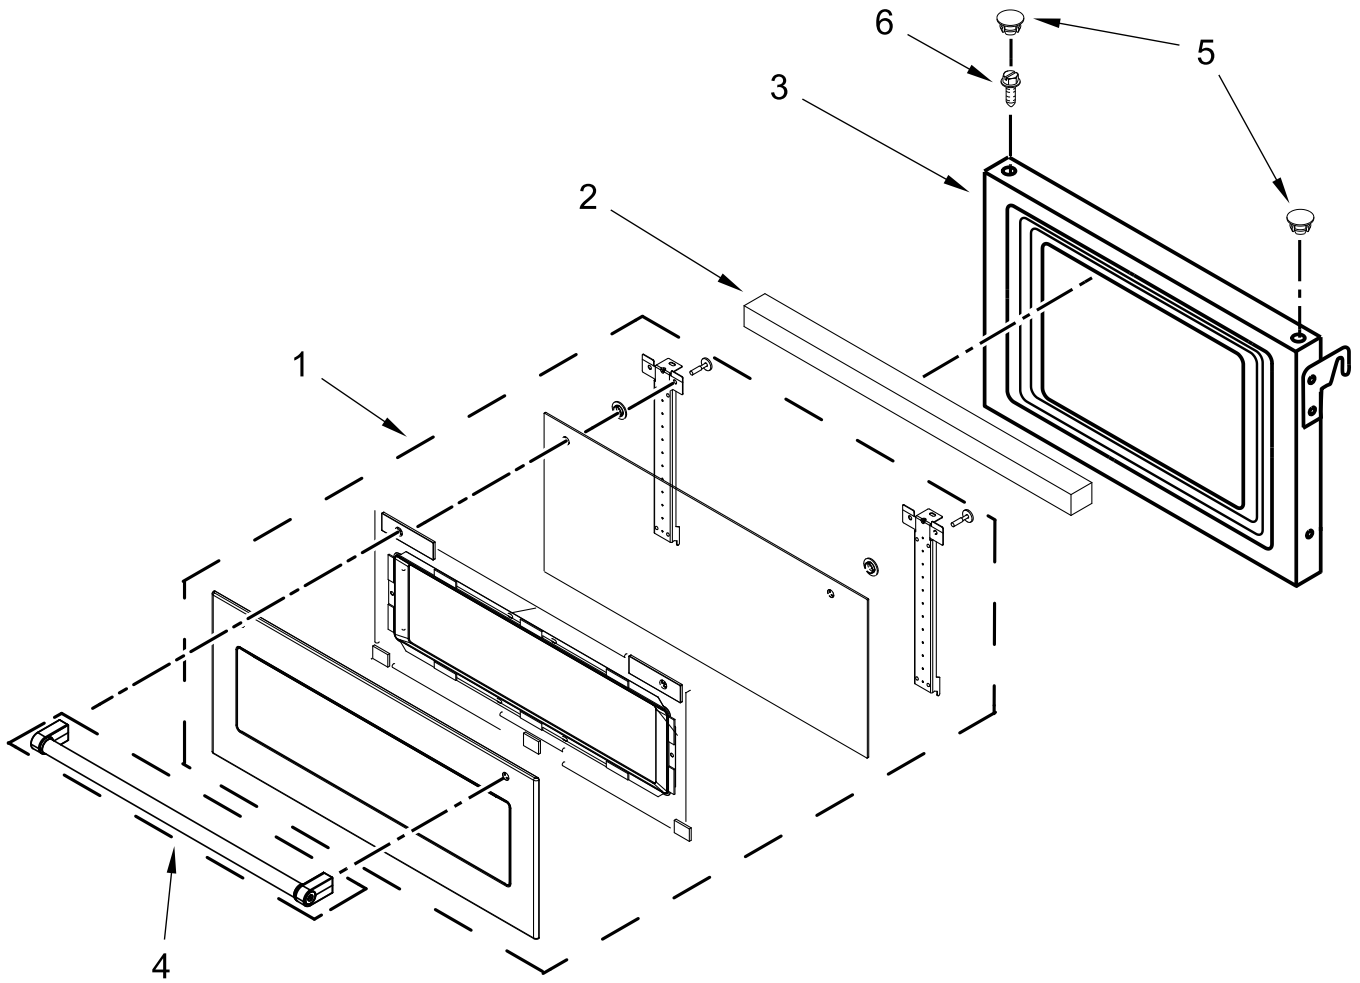

CABINET AND STIRRER PARTS

<u>Illus.</u> <u>No.</u>	<u>Part No.</u>	<u>Description</u>	<u>Illus.</u> <u>No.</u>	<u>Part No.</u>	<u>Description</u>	<u>Illus.</u> <u>No.</u>	<u>Part No.</u>	<u>Description</u>
1	W10577815	Manager, Appliance	14	461967846741	Thermostat, Magnetron	30	461968969271	Assembly, Cooling Fan
2	423107845441	Sensor, Convection	15	461967847321	Magnetron	31	W10468206	Inverter
3	461967848711	Heater, Convection Element	16	W10465869	Spring, Lamp	32	46196782538	Screw
4	461967001792	Fan, Convection	17	W10490593	Holder, Lamp	33	W10120235	Rod, Release
5	W10120233	Nut, Speed	18	W10795595	Lamp, Halogen	34	241960100002	Sensor, Temperature
6	W10692851	Filter, Noise	19	W10371813	Harness, Convection	35	461967510191	Bushing
7	461967754821	Duct, Magnetron	20	W10330566	Switch	36	461967570351	Spring, Torsion
8	461967017511	Trim, Side (Left)	21	8205683	Holder, Switch	37	461967750494	Support
	461967017501	Trim, Side (Right)	22	423107022541	Reflector	38	461967750483	Arm, Sliding
9	461967825321	Screw	23	423107720491	Lens, Lamp	39	423107570871	Spring, Release Rod
10	461967848621	Transformer, Light (20V)	24	461967010591	Clip, Spring	40	W10769147	Sealing, Lamp
11	461967842541	Thermoactuator	25	461968973251	Vent, Top			Miscellaneous Parts
12	241908600053	Fuse	26	W10460457	Sensor, Humidity		W10389372	Harness, Fan & Turntable
13	4375231	Block, Fuse	27	461967008461	Support, Bottom			
			28	461968979601	Hinge, Door			
			29	461967848251	Motor, Convection Fan			

MICROWAVE DOOR PARTS