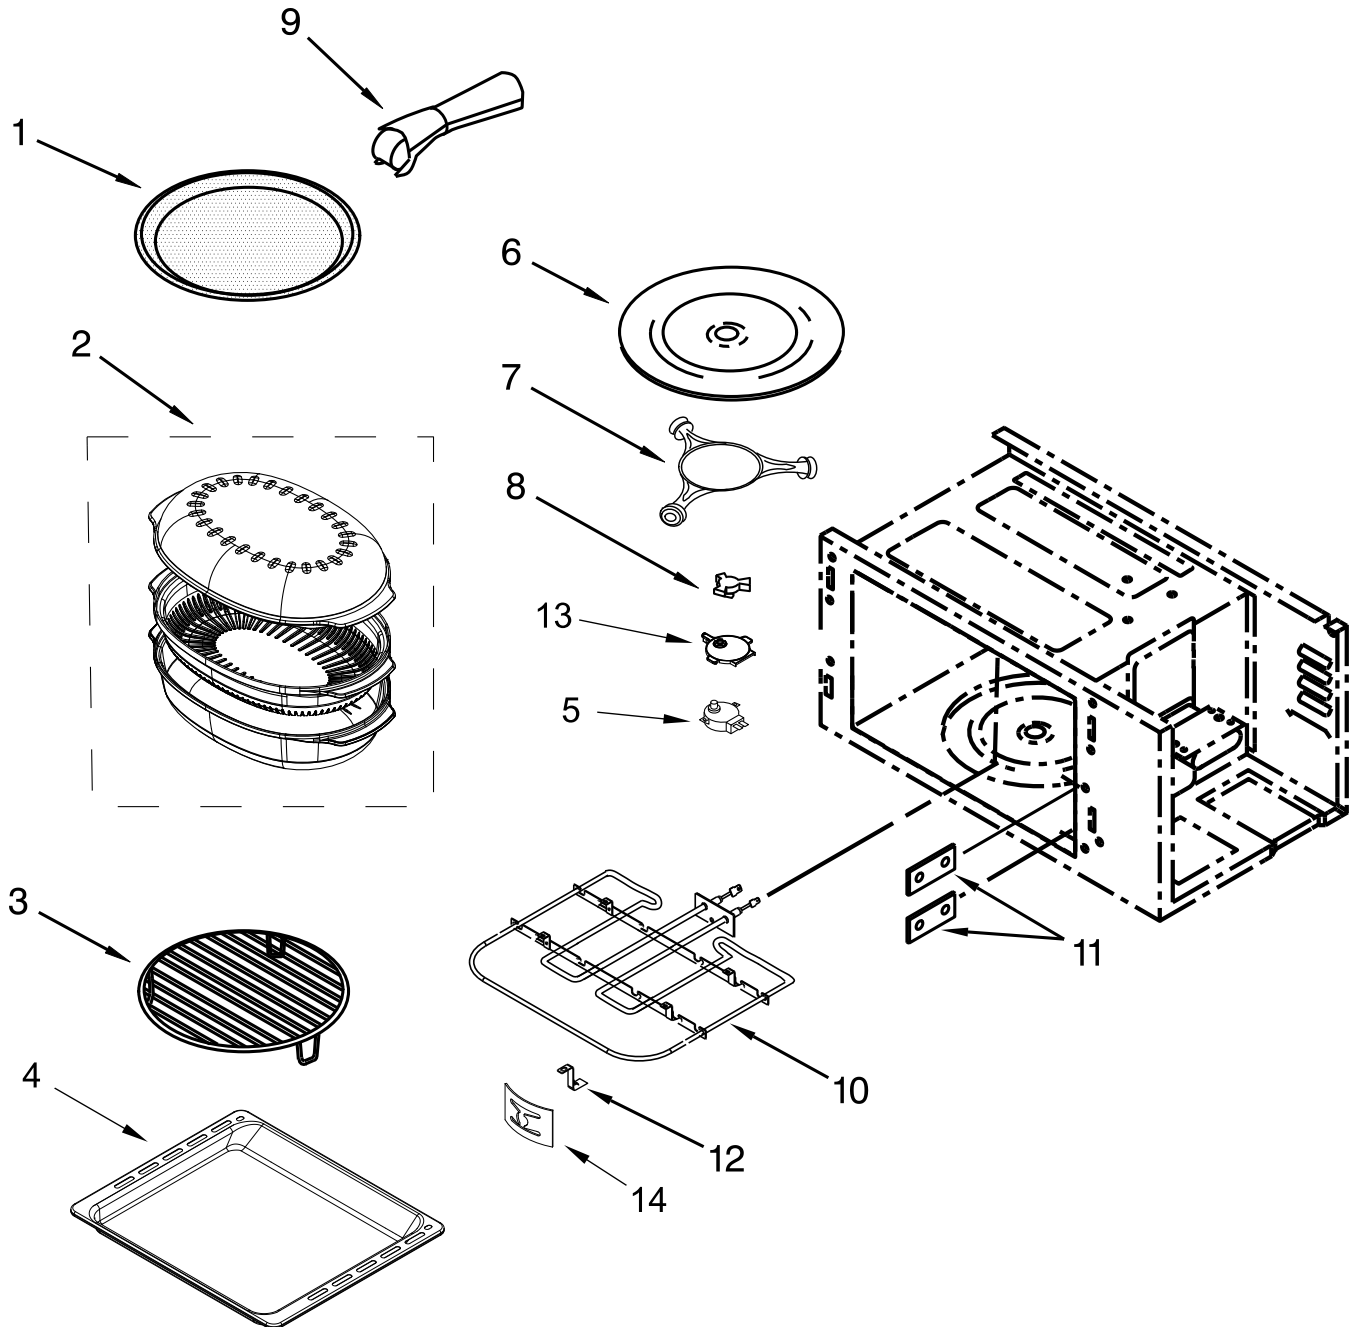

INTERNAL MICROWAVE PARTS

INTERNAL MICROWAVE PARTS

<u>Illus.</u> <u>No.</u>	<u>Part No.</u>	<u>Description</u>
1	461968977491	Plate, Crisp
2	461965699731	Steamer
3	W10748279	Rack, Low Convection
4	W10750839	Plate, Baking
5	461967848971	Motor, Turntable

<u>Illus.</u> <u>No.</u>	<u>Part No.</u>	<u>Description</u>
6	461967721091	Turntable
7	W10367316	Ring, Turntable
8	W10545578	Drive, Turntable
9	461968929542	Handle, Pan
10	W10387651	Element, Grill

<u>Illus.</u> <u>No.</u>	<u>Part No.</u>	<u>Description</u>
11	461967451001	Plate, Cover
12	461967753871	Support, Element
13	461967753742	Adapter, Turntable Motor
14	252262898008	Support, Spring Lock Grill