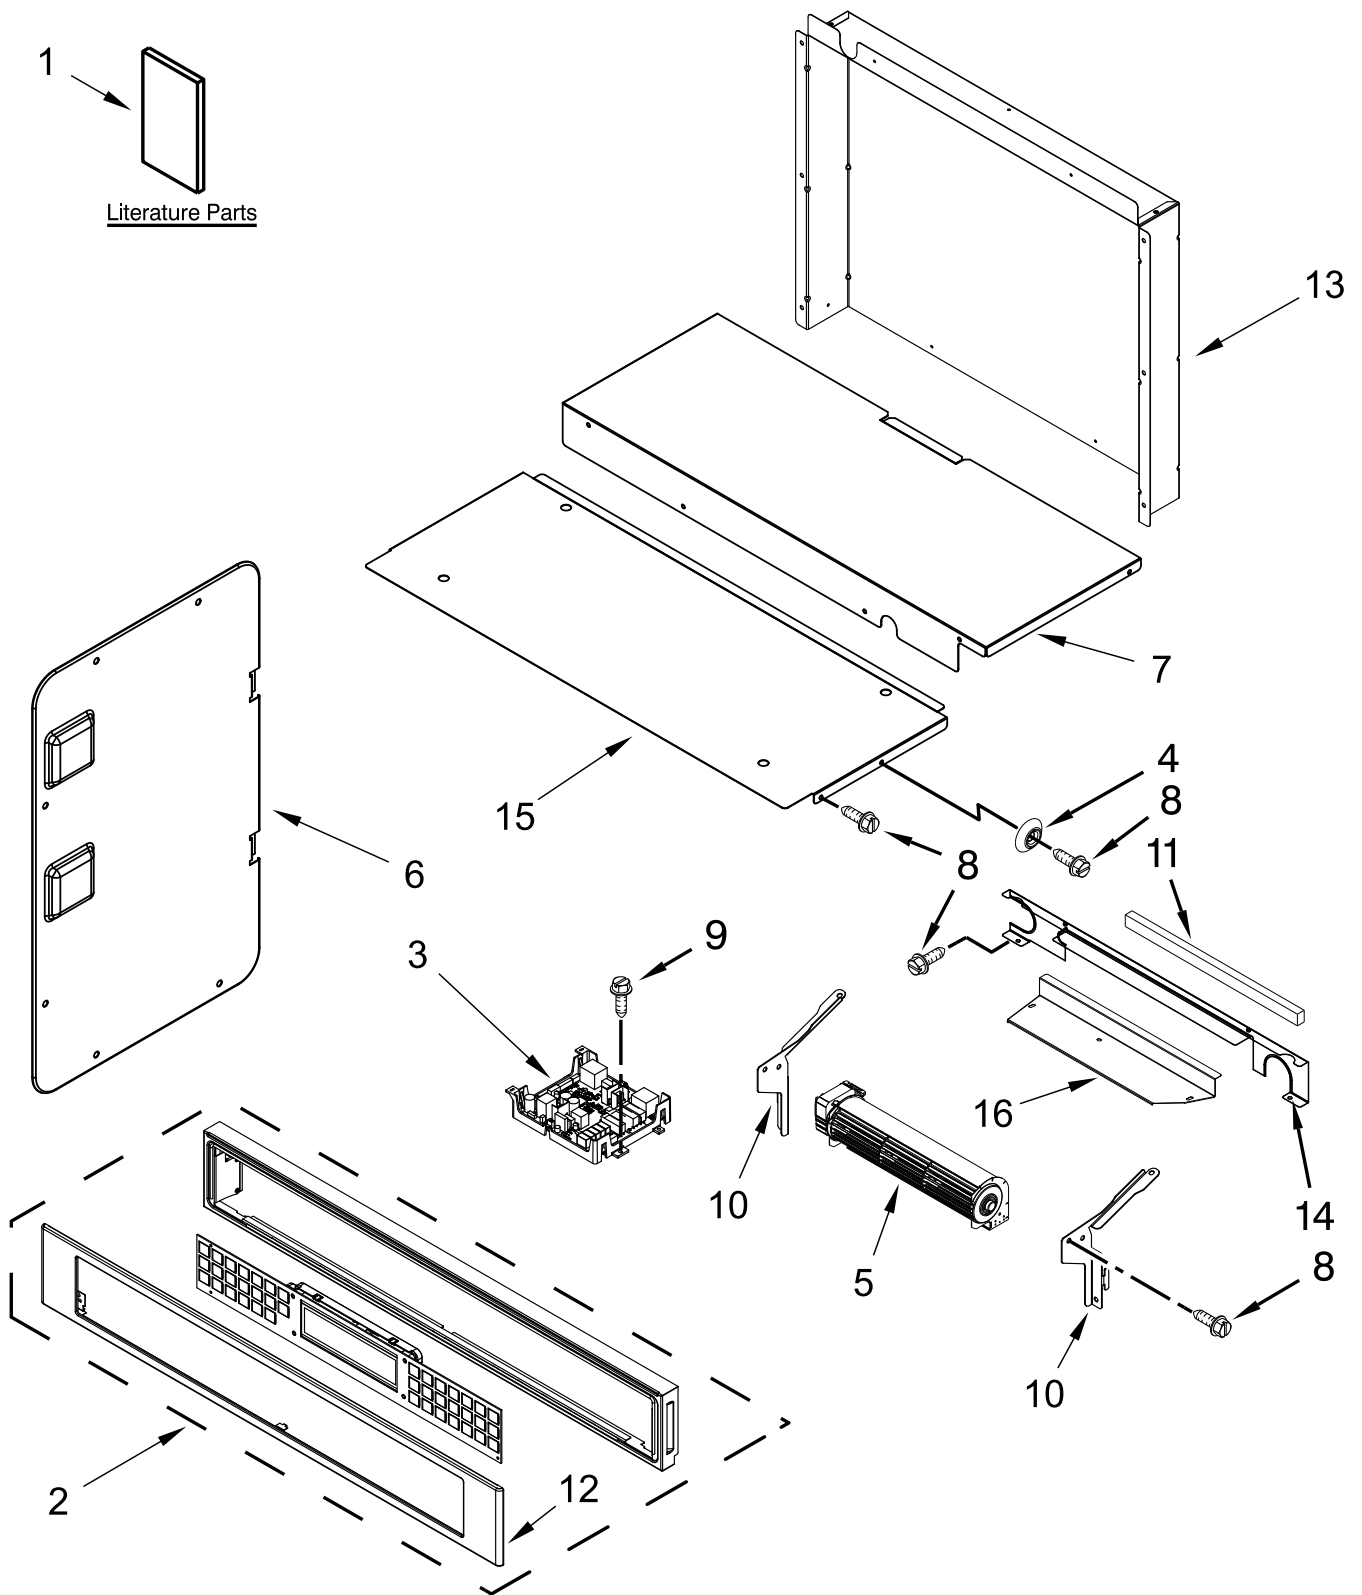

KitchenAid®

27" BUILT-IN COMBINATION MICROWAVE WALL OVEN

MODELS:

KOCE507EBL05 (Black)
KOCE507EWH05 (White)
KOCE507ESS05 (Stainless)

CONTROL PANEL PARTS

CONTROL PANEL PARTS

<u>Illus. No.</u>	<u>Part No.</u>	<u>Description</u>	<u>Illus. No.</u>	<u>Part No.</u>	<u>Description</u>	<u>Illus. No.</u>	<u>Part No.</u>	<u>Description</u>
1		Literature Parts	7	W10283032	Chassis, Cover Top	16	W10681157	Cover, Combo Blower
	W10725683	Instructions, Installation			Back 27"			
	W10643472	Guide, Use & Care (Oven)	8	7101P426-60	Screw			FOLLOWING PARTS NOT ILLUSTRATED
	W10643473	Guide, Use & Care (Microwave Oven)	9	7101P434-60	Screw	W10789996		Harness, Main
	W10756611	Sheet, Tech (English)	10	W10655463	Bracket, Blower (Left)	W10789995		Harness, Signal
				W10655462	Bracket, Blower (Right)	W10775068		Harness, Door Latch
2		Assembly, Control Panel (Includes Overlay)	11	4451758	Block, Foam	W10603949		Harness, Communication
	W10890571	Black	12		Skin, Control Panel	W10406103		Harness, Inverter
	W10890567	White		W10588745	Black		4450800	Screw, Grounding
	W10890570	Stainless		W10588747	White	W10392129		Strap, Ground
3	W10777215	Control (With Power Supply)		W10588741	Stainless		4448664	Clamp, Conduit
4	W10618105	Spacer, Lateral	13	W10519703	Cover, Back Duct	W10017410		Fuse, Time Delay
5	W10669823	Blower	14	W10618126	Chassis, Back Divider		4454949	Holder, Fuse
6	W10655467	Chassis, Combo Side	15	W10318159	Chassis, Cover Top Front 27"			