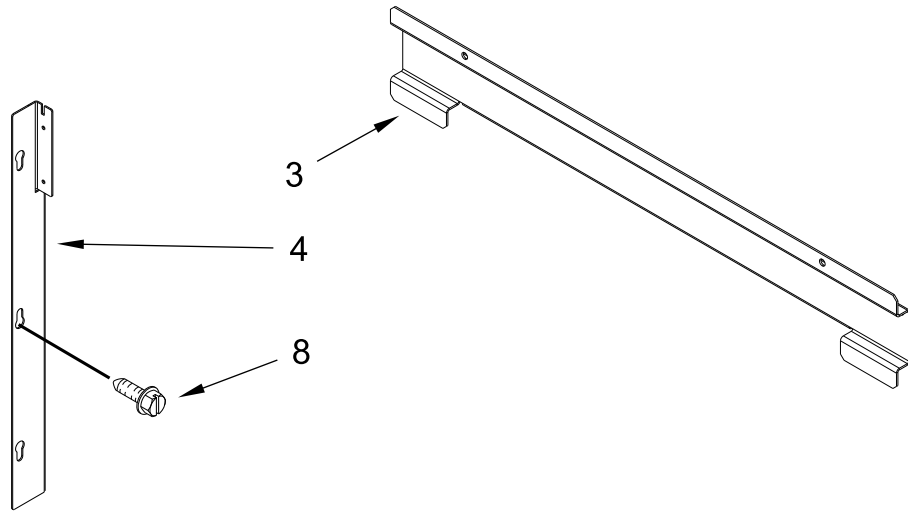

Literature Parts