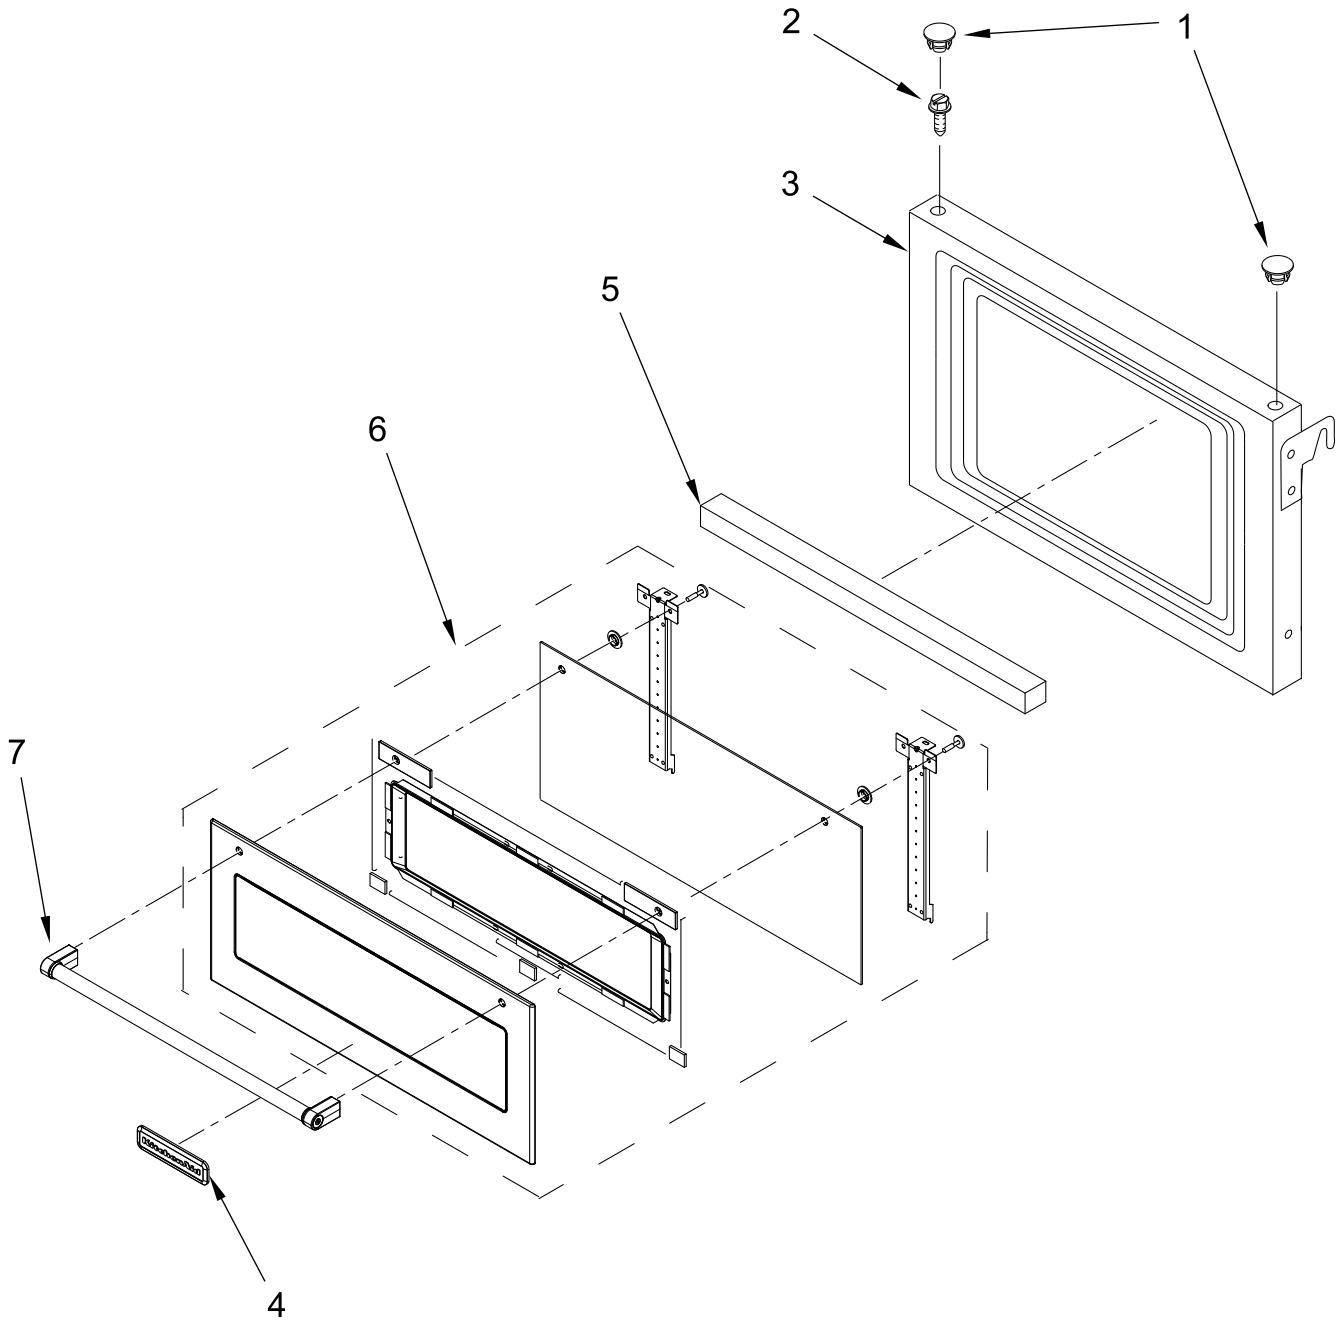

MICROWAVE DOOR PARTS

MICROWAVE DOOR PARTS

<u>Illus.</u> <u>No.</u>	<u>Part No.</u>	<u>Description</u>
1	8304588BL	Cap, Screw
2	7101P338-60	Screw
3	W10486171	Door, Inner
4		Badge
	W10518672	Grey
5	W10359769	Foam, Handle

<u>Illus.</u> <u>No.</u>	<u>Part No.</u>	<u>Description</u>
6		Assembly, Outer Door
	W10615379	Stainless

<u>Illus.</u> <u>No.</u>	<u>Part No.</u>	<u>Description</u>
7		Assembly, Door Handle
	W10640874	Stainless