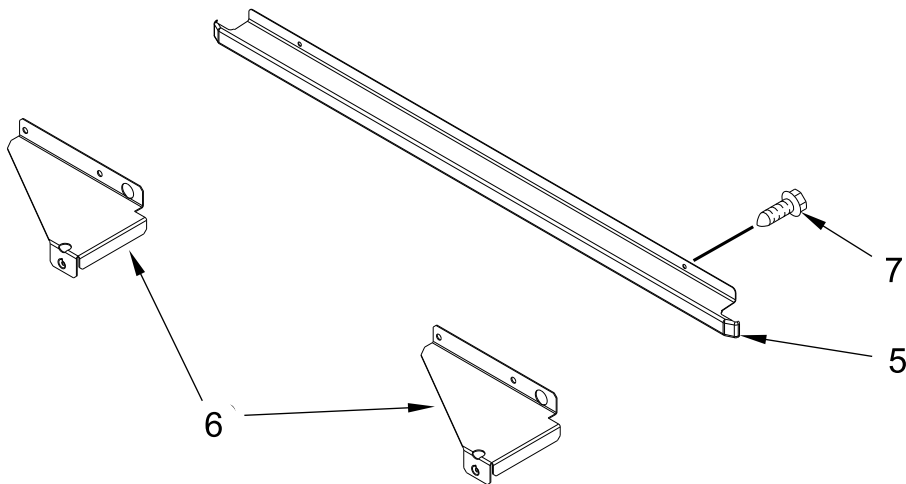

OVEN PARTS

Literature Parts