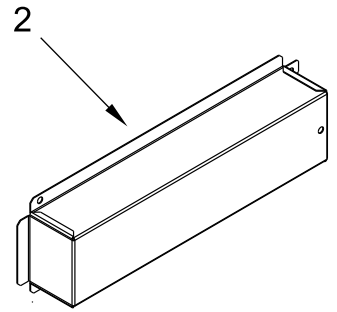

OVEN PARTS

Literature Parts