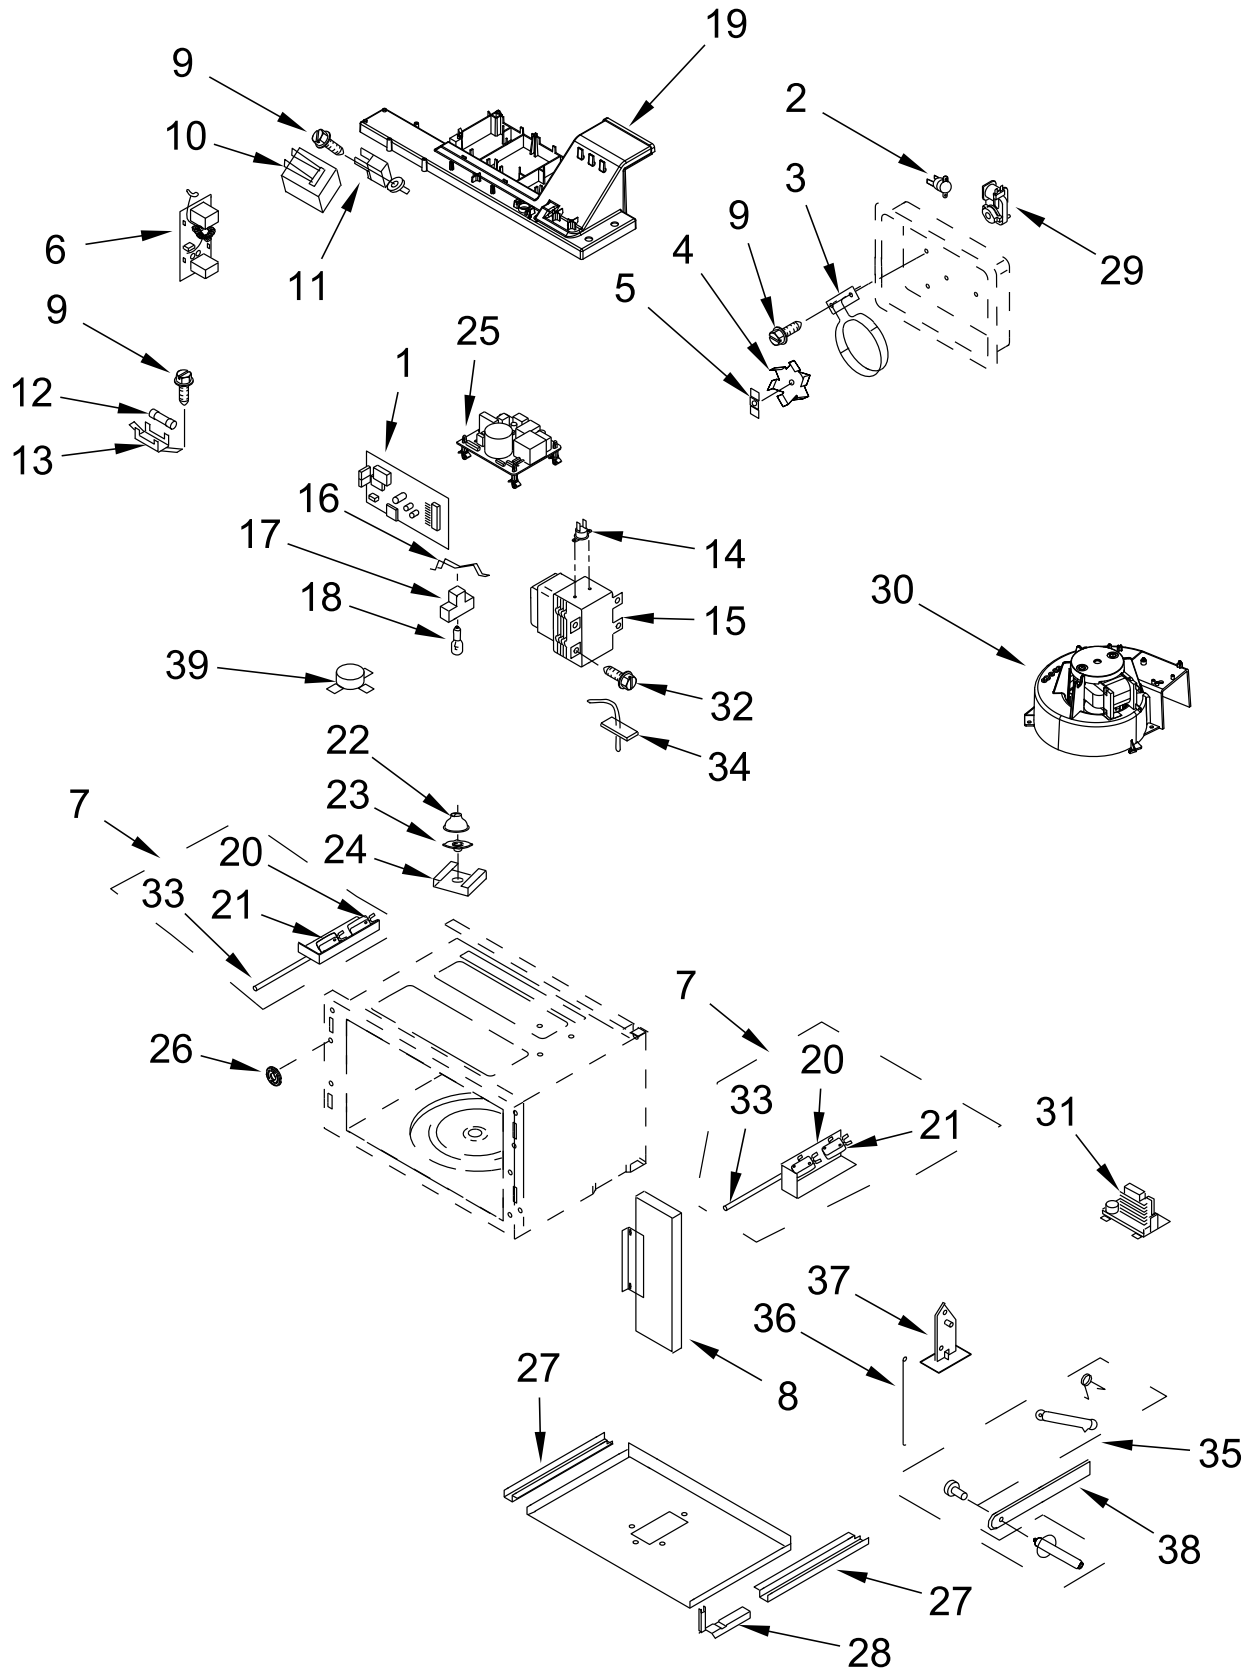

CABINET AND STIRRER PARTS

CABINET AND STIRRER PARTS

<u>Illus.</u> <u>No.</u>	<u>Part No.</u>	<u>Description</u>
1	W10510103	Manager, Appliance
2	W10120223	Thermostat
3	W10493735	Heater, Convection Element
4	4375418	Fan, Convection
5	W10120233	Nut, Speed
6	W10486187	Filter, Noise
7	W10358241	Assembly, Interlock Switch
8	W10486167	Trim, Side (Left)
	W10486170	Trim, Side (Right)
9	W10131249	Screw
10	8205692	Transformer
11	4375427	Thermoactuator
12	4375321	Fuse
13	4375231	Block, Fuse

<u>Illus.</u> <u>No.</u>	<u>Part No.</u>	<u>Description</u>
14	W10287986	Thermostat
15	W10120113	Magnetron
16	W10475855	Spring, Lamp
17	8205658	Housing, Lamp
18	W10287972	Lamp, Halogen
19	W10389596	Duct, Magnetron
20	W10330566	Switch
21	8205683	Holder, Switch
22	4375320	Reflector
23	4375318	Lens, Lamp
24	W10120231	Clip, Spring
25	W10260060	Board, Power Supply
26	W10283016	Grommet, Front Frame
27	8205707	Support, Bottom
28	W10419878	Hinge, Door

<u>Illus.</u> <u>No.</u>	<u>Part No.</u>	<u>Description</u>
29	W10493733	Motor, Convection Fan
30	W10330572	Assembly, Blower
31	W10510105	Inverter
32	W10130890	Screw
33	W10120235	Rod, Release
34	W10287987	Sensor, Convection
35	W10128850	Assembly, Sliding Arm
36	8205704	Spring, Torsion
37	8205686	Support
38	W10120236	Arm, Sliding
39	W10389448	Sensor, Humidity