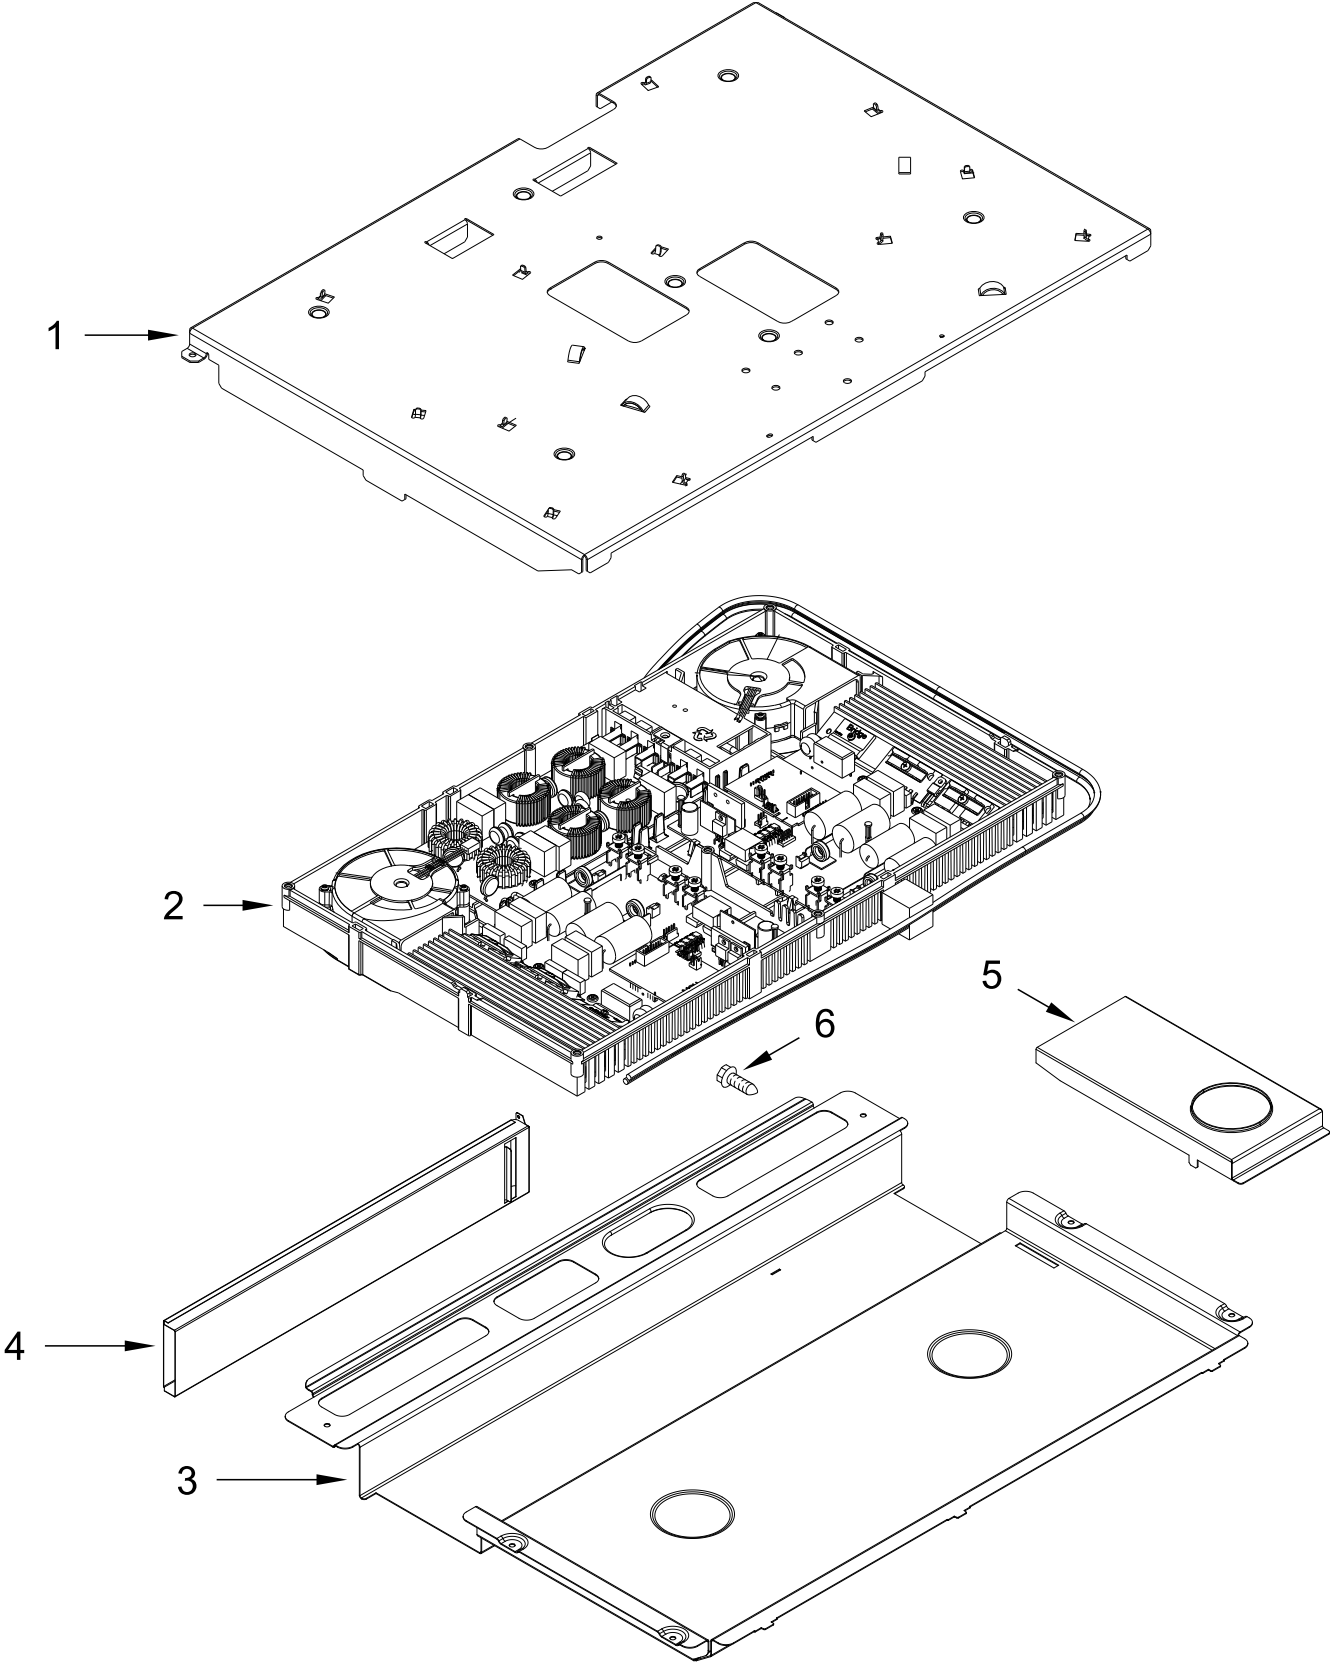

KitchenAid®

**30" INDUCTION SLIDE-IN RANGE
(Even-Heat True Convection)**

MODELS:

KSIB900ESS0 (Stainless)

COOKTOP PARTS

COOKTOP PARTS

<u>Illus. No.</u>	<u>Part No.</u>	<u>Description</u>
1		Literature Parts
	W10744014	Installation, Instructions
	W10722062	Use and Care Guide
	W10665227	Sheet, Tech
	9762761	Tips, Safe Cooking (English)
	W10065852	Tips, Safe Cooking (French)
	W10400064	Guide, Quick Start (English)
	W10400065	Guide, Quick Start (French)
	W10703187	Wiring Diagram
2		Bracket, Mounting
	W10743276	Stainless
3	3196178	Screw
4		Cooktop
	W10536317	Black
5	W10636723	Element (Left Front and Left Rear)
6	W10410580	Hotplate (Right Rear)

<u>Illus. No.</u>	<u>Part No.</u>	<u>Description</u>
7	W10410578	Element (Right Front)
8	W10603094	Assembly, Display
9	W10555923	Bracket, User Interface
10	7101P485-60	Screw, Anti-Tip Kit
11	W10606241	Bracket, Anti-Tip
12	W10162253	Brace, Corner (Left)
	W10162252	Brace, Corner (Right)
13	W10289169	Support, Cooktop (Right)
	W10289170	Support, Cooktop (Left)
14		Vent, Trim Top
	W10636529	Stainless
15		Endcap
	W10555937	Stainless (Left)
	W10555940	Stainless (Right)
16		Console, Panel
	W10547093	Stainless
17	W10664705	Bumper

INTERIOR PARTS

INTERIOR PARTS

<u>Illus.</u> <u>No.</u>	<u>Part No.</u>	<u>Description</u>	<u>Illus.</u> <u>No.</u>	<u>Part No.</u>	<u>Description</u>	<u>Illus.</u> <u>No.</u>	<u>Part No.</u>	<u>Description</u>
1	W10536323	Pan, Induction (Upper)	3	W10536319	Pan, Induction (Lower)	5	W10606133	Duct, Recirculation Plate
2	W10794342	Assembly, Induction Module	4	W10719194	Assembly, Induction Side Duct	6	3196169	Screw