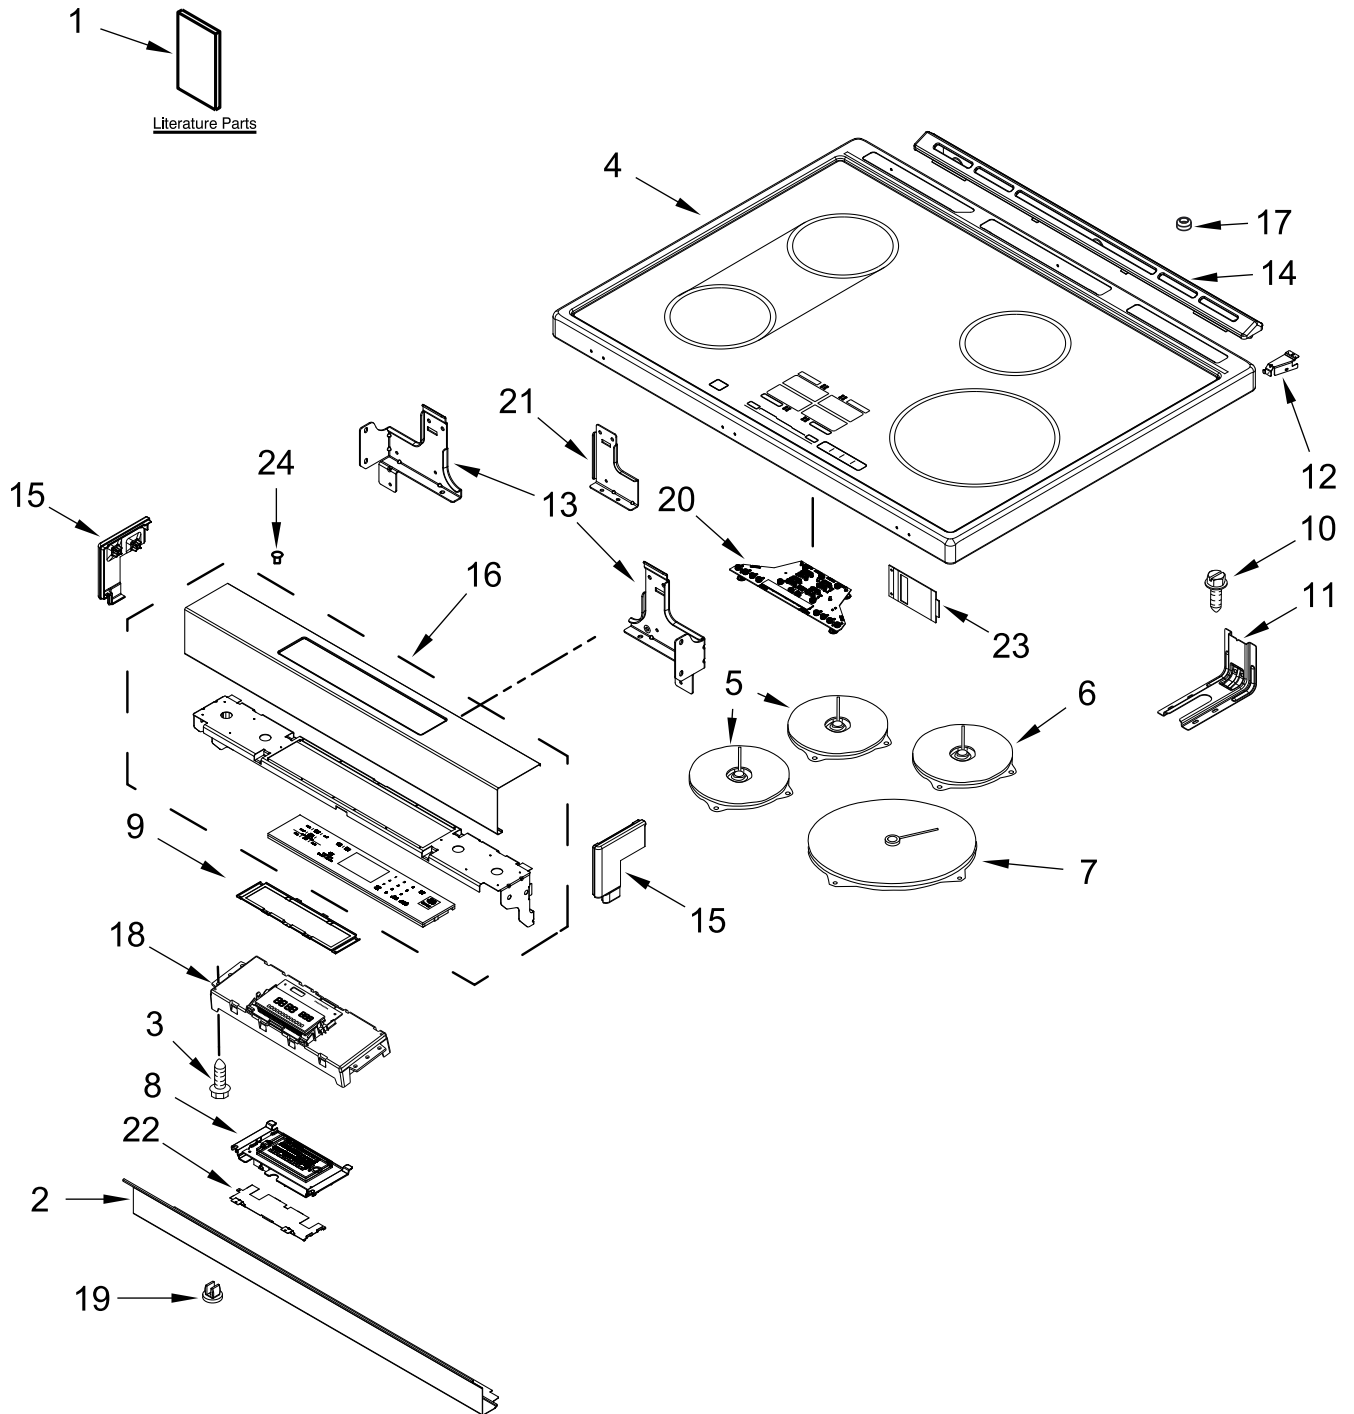

KitchenAid®

**30" INDUCTION SLIDE-IN RANGE
(Even-Heat True Convection)**

MODELS:

KSIB900ESS0 (Stainless)

COOKTOP PARTS

COOKTOP PARTS

<u>Illus. No.</u>	<u>Part No.</u>	<u>Description</u>
1		Literature Parts
	W10744014	Installation, Instructions
	W10722062	Use and Care Guide
	W10665227	Sheet, Tech
	9762761	Tips, Safe Cooking (English)
	W10065852	Tips, Safe Cooking (French)
	W10400064	Guide, Quick Start (English)
	W10400065	Guide, Quick Start (French)
	W10703187	Wiring Diagram
2		Bracket, Mounting
	W10743276	Stainless
3	3196178	Screw
4		Cooktop
	W10536317	Black
5	W10636723	Element (Left Front and Left Rear)
6	W10410580	Hotplate (Right Rear)

<u>Illus. No.</u>	<u>Part No.</u>	<u>Description</u>
7	W10410578	Element (Right Front)
8	W10603094	Assembly, Display
9	W10555923	Bracket, User Interface
10	7101P485-60	Screw, Anti-Tip Kit
11	W10606241	Bracket, Anti-Tip
12	W10162253	Brace, Corner (Left)
	W10162252	Brace, Corner (Right)
13	W10289169	Support, Cooktop (Right)
	W10289170	Support, Cooktop (Left)
14		Vent, Trim Top
	W10636529	Stainless
15		Endcap
	W10555937	Stainless (Left)
	W10555940	Stainless (Right)
16		Console, Panel
	W10547093	Stainless
17	W10664705	Bumper

INTERIOR PARTS

INTERIOR PARTS

<u>Illus.</u> <u>No.</u>	<u>Part No.</u>	<u>Description</u>	<u>Illus.</u> <u>No.</u>	<u>Part No.</u>	<u>Description</u>	<u>Illus.</u> <u>No.</u>	<u>Part No.</u>	<u>Description</u>
1	W10536323	Pan, Induction (Upper)	3	W10536319	Pan, Induction (Lower)	5	W10606133	Duct, Recirculation Plate
2	W10794342	Assembly, Induction Module	4	W10719194	Assembly, Induction Side Duct	6	3196169	Screw