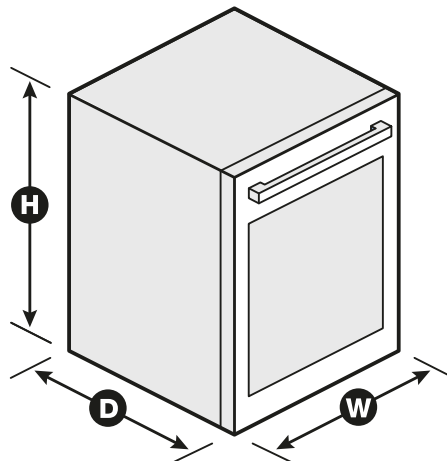

Refrigerator Type Undercounter

Number of Wine Racks 6

Rack Fronts Wood

Lighting Type LED

Control Location Interior Up Front

Installation Option Freestanding or Built-In

**Dimensions**

Product Dimensions (H x W x D) 34-1/4" x 23-3/4" x 26-3/4"

Depth with Door Open 90° 47-3/4"

Cutout Dimensions (H x W) 34-1/4" x 24"

**Reference Material**

[Dimension Guide](#)

[Use & Care Guide](#)

[Warranty](#)

**Key Features & Benefits**

**Two Temperature-Controlled Zones**

Allows for two temperature zones to chill both whites and reds at their optimal temperatures to help preserve the flavor and integrity of individual wines.

**46 Wine Bottle Capacity**

Provides large capacity to easily chill and display a full selection of wines.

**UV-Protected Thermal Glass Door**

Filters UV rays to help protect wine and other beverages from premature aging.

NOTE: Dimensions are for planning purposes only. For complete details, see Installation Instructions packed with product. Specifications subject to change without notice.