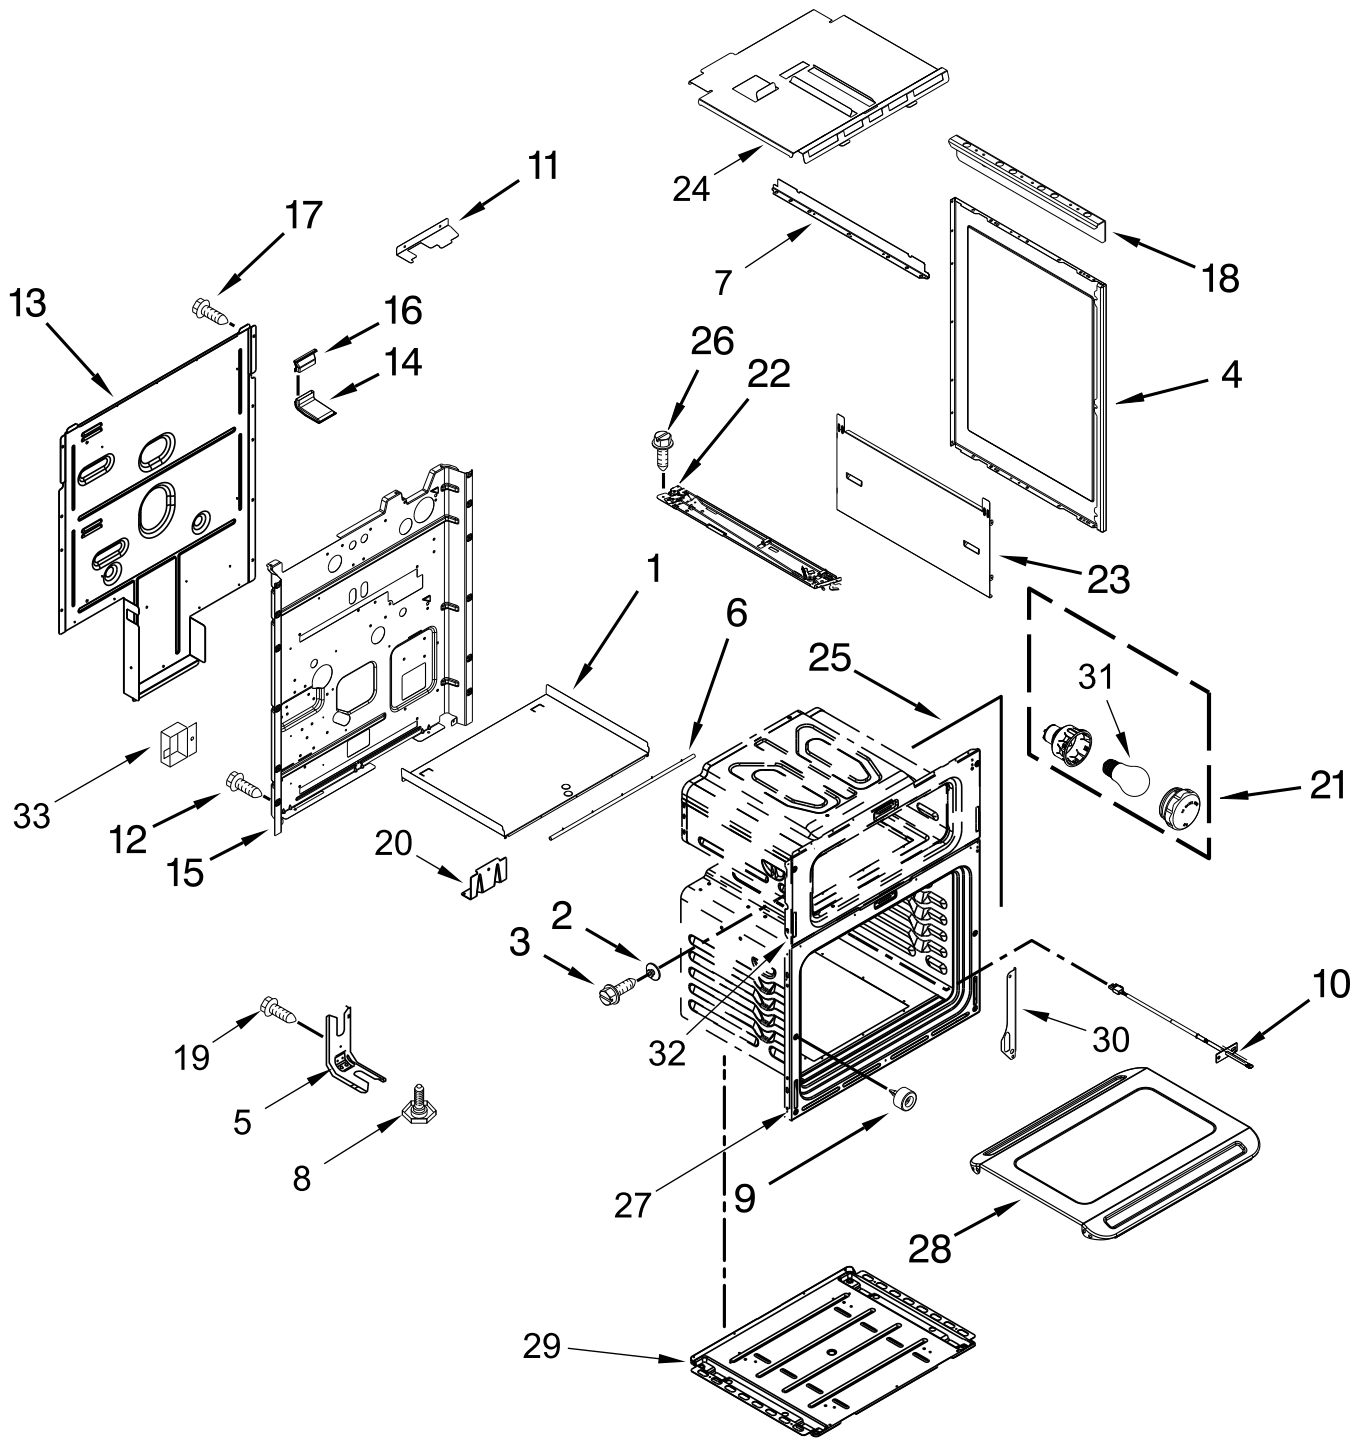

CHASSIS PARTS

CHASSIS PARTS

<u>Illus.</u> <u>No.</u>	<u>Part No.</u>	<u>Description</u>	<u>Illus.</u> <u>No.</u>	<u>Part No.</u>	<u>Description</u>	<u>Illus.</u> <u>No.</u>	<u>Part No.</u>	<u>Description</u>
1	W10319038	Shield, Gemini	16	W10321446	Assembly, Outlet Flue (Upper)	29	W10312768	Base, Gemini
2	W10237689	Spacer, Side Panel		W10321445	Assembly, Outlet Flue (Lower)	30	W10410463	Cover, Hinge (Left)
3	W10267456	Screw, Shoulder	17	7101P426-60	Screw		W10410461	Cover, Hinge (Right)
4		Panel, Side	18	W10319087	Bracket, U Channel	31	311255	Bulb, Oven Light
	W10330375	Black	19	7101P485-60	Screw, Anti-Tip Kit	32	W10606341	Front, Main (Upper)
	W10330376	White	20	W10260703	Support, Lower Oven	33	8285593	Cover, Connector
5	3801F656-51	Bracket, Anti-Tip	21	W10454648	Assembly, Light			Following Parts Not Illustrated (Upper)
6	W10319000	Gasket, Gemini Oven Shield	22	W10683517	Lock, Rear Mount		W10344586	Insulation, Floor
7	W10357697	Bracket, Side Panel	23	W10538516	Shield, Side Insulation		W10318910	Insulation, Wrapper
8	7101P507-60	Foot, Leveler	24	W10324643	Support, Insulation		W10318918	Insulation, Back (Lower)
9	W10105790	Bumper & Screw	25	W10318928	Gasket, Oven Door (Upper)		W10318911	Insulation, Wrapper
10	7430P044-60	Sensor, Oven		W10269069	Gasket, Oven Door (Lower)		W10204081	Insulation, Back
11	W10268558	Cover, Lower Wire	26	7101P375-60	Screw			
12	7101P635-60	Screw (Black)	27	W10308654	Front, Main (Lower)			
13	W10261387	Cover, Main Wire	28	W10292551	Pan, Oven Bottom			
14	W10311326	Assembly, Flue (Upper)						
	W10272519	Assembly, Flue (Lower)						
15	W10668728	Back, Main