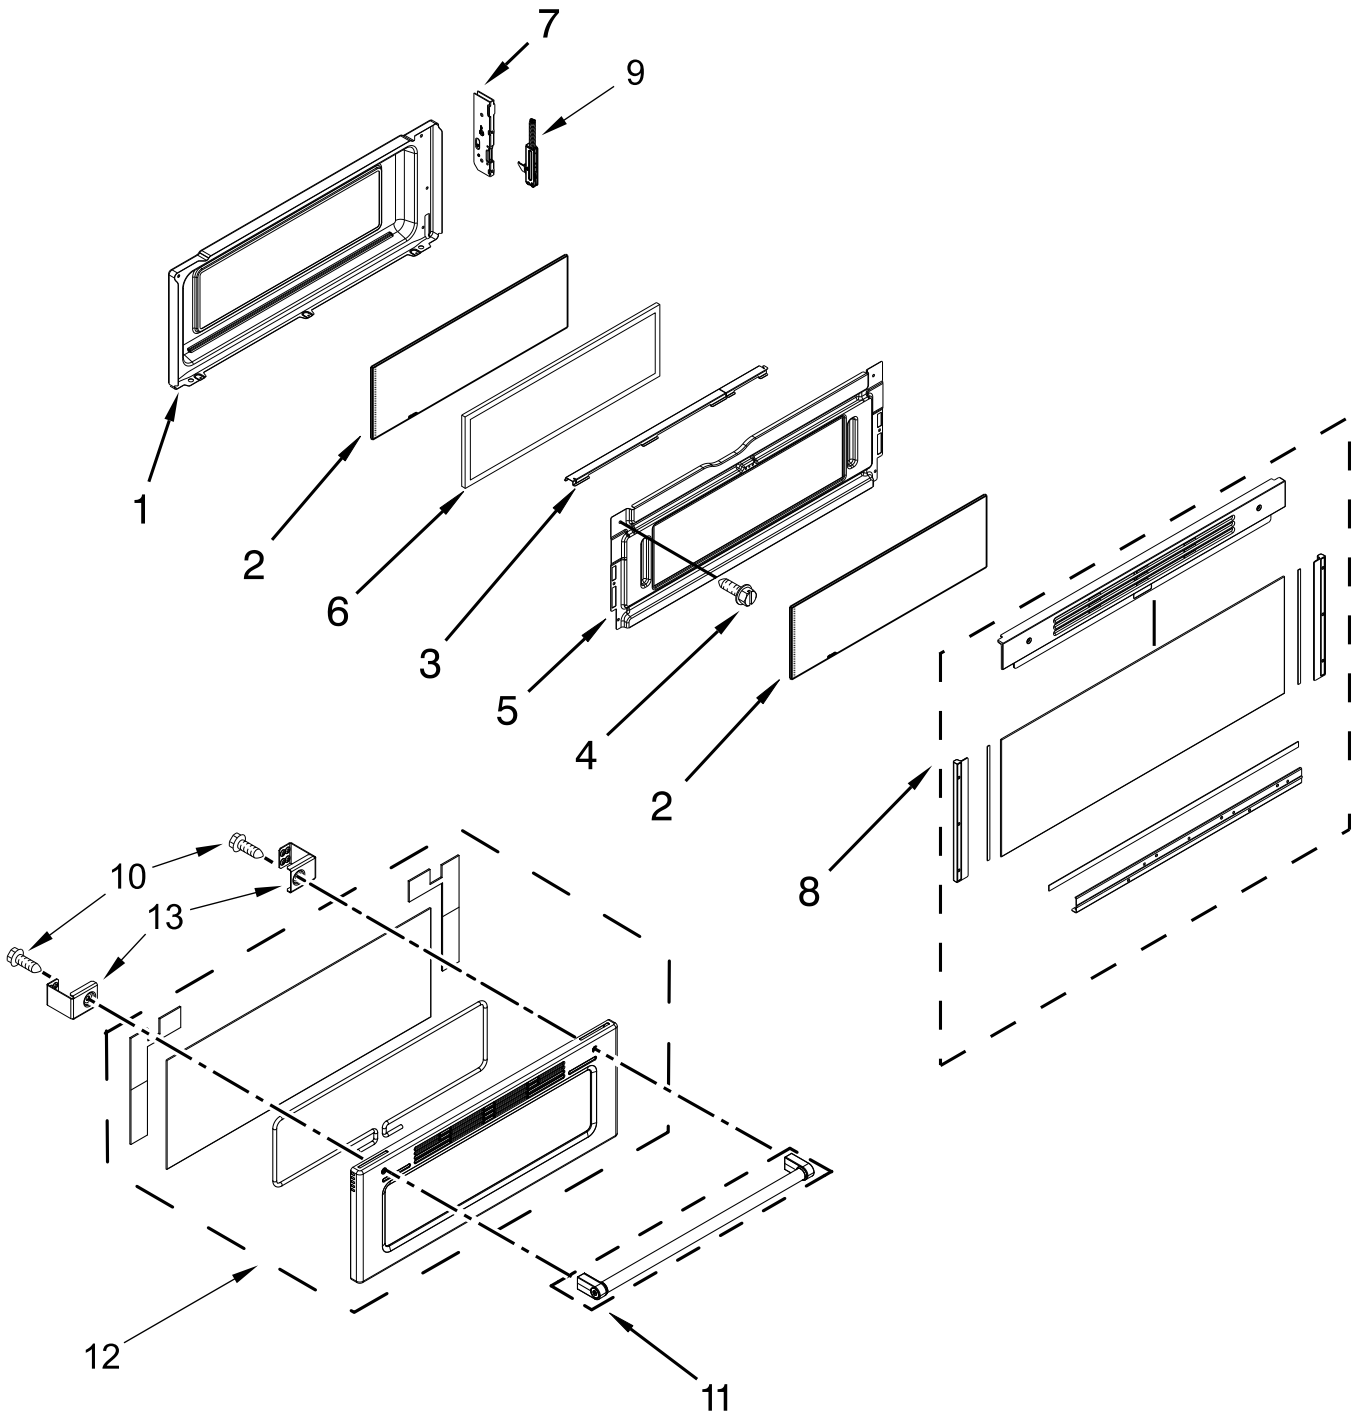

UPPER DOOR PARTS

UPPER DOOR PARTS

<u>Illus.</u> <u>No.</u>	<u>Part No.</u>	<u>Description</u>
1	W10485721	Lining, Door
2	W10272707	Glass, Inner
3	W10272708	Frame, Glass
4	W10292297	Screw
5	W10485723	Retainer, Insulation
6	W10321271	Insulation, Door
7	W10289077	Receiver, Hinge

<u>Illus.</u> <u>No.</u>	<u>Part No.</u>	<u>Description</u>
8		Assembly, Door
	W10654438	Black
	W10654437	White
9	W10485733	Hinge, Door (Left)
	W10485732	Hinge, Door (Right)
10	W10480830	Screw

<u>Illus.</u> <u>No.</u>	<u>Part No.</u>	<u>Description</u>
11		Assembly, Handle
	W10674700	Black
	W10674699	White
	W10674701	Stainless
12		Assembly, Door
	W10645192	Stainless
13	W10645182	Bracket, Door Handle