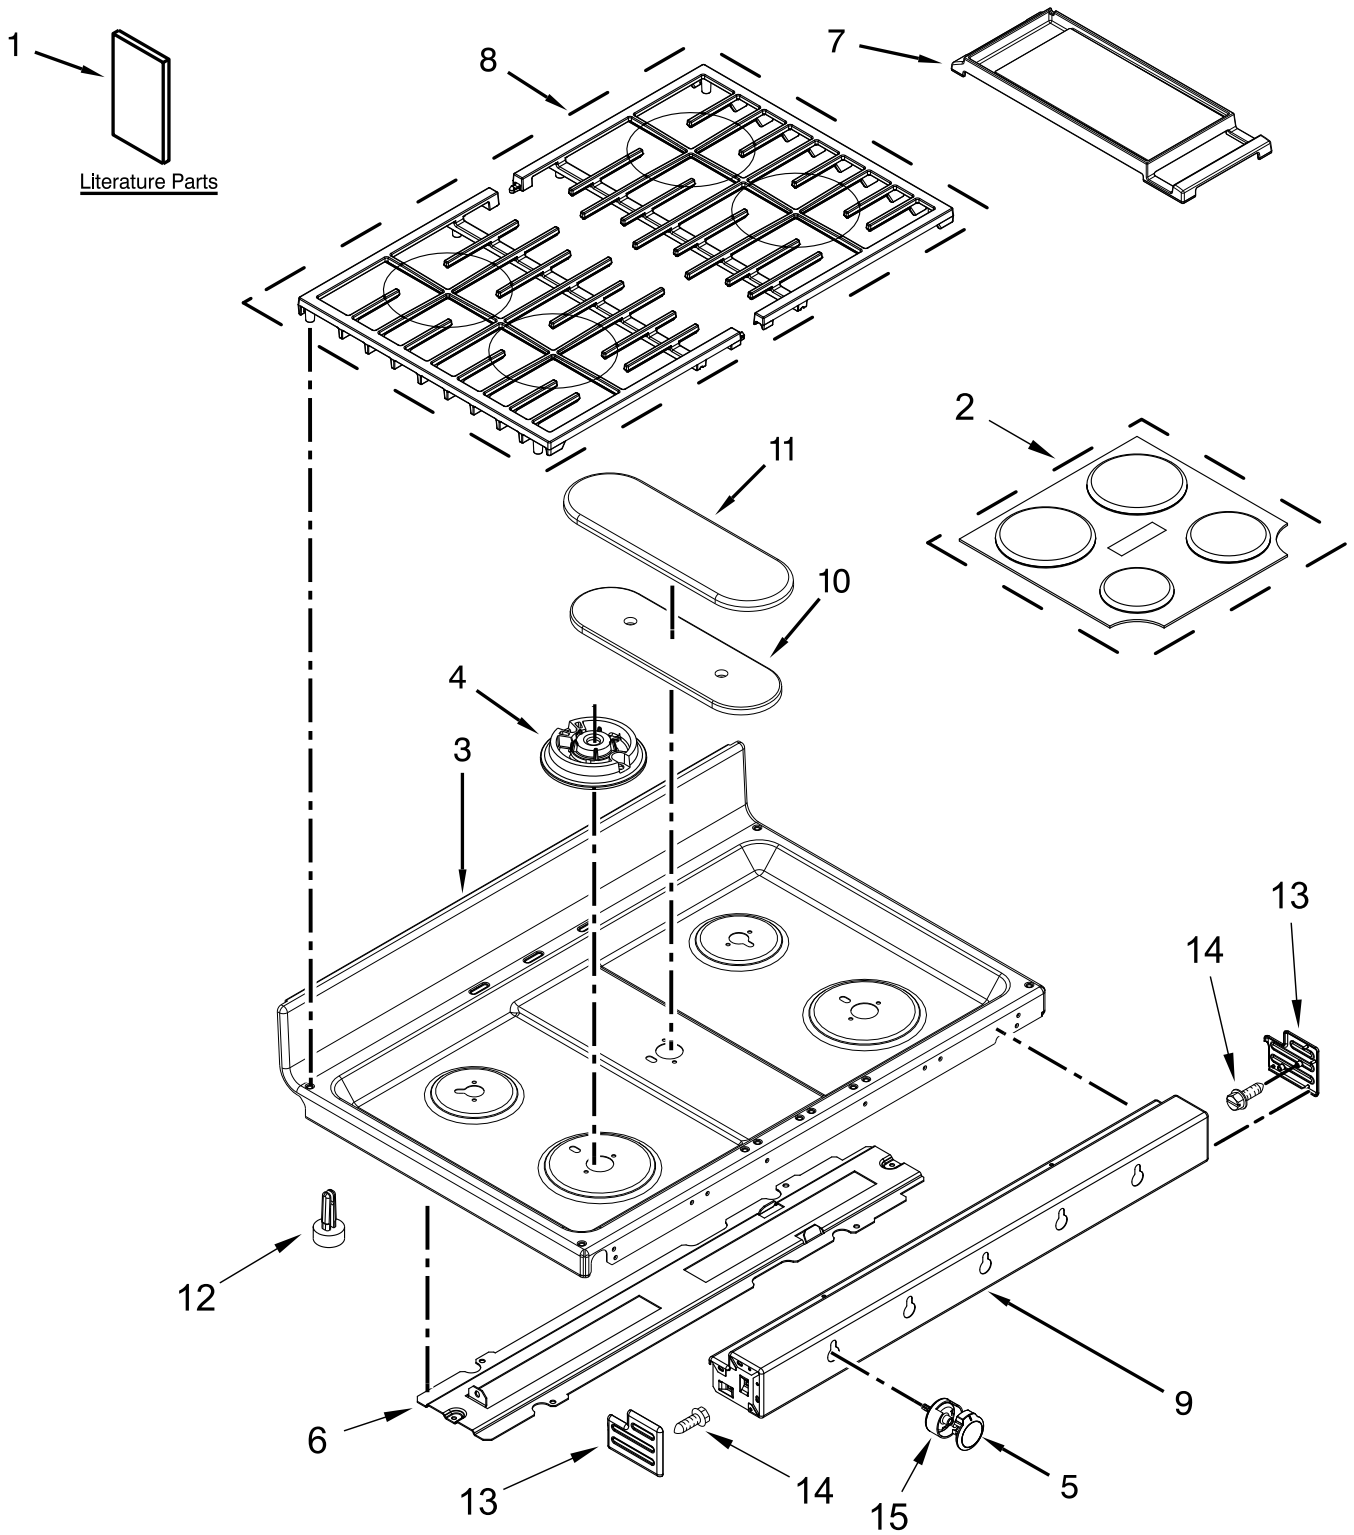

KitchenAid®

30" GAS DOUBLE OVEN CONVECTION RANGE

MODELS:

KFGD500EBL04 (Black)
KFGD500EWH04 (White)
KFGD500ESS04 (Stainless)

COOKTOP PARTS

COOKTOP PARTS

<u>Illus. No.</u>	<u>Part No.</u>	<u>Description</u>
1		Literature Parts
	W10694059	Guide, Use & Care
	W10694069	Instructions, Installation
	W10647745	Sheet, Tech
	9762761	Tips, Safe Cooking (English)
	W10065852	Tips, Safe Cooking (French)
2		Kit, Burner Cap
	W10299236	Black
3		Cooktop
	W10260169	Black
	W10260170	White
	W10330921	Stainless
4	W10406878	Head, Burner (17.5K)
		(Left Front)
	W10406243	Head, Burner (6K)
		(Left Rear & Right Rear)
	W10406797	Head, Burner (Right Front)
	W10336094	Head, Burner (Center)

<u>Illus. No.</u>	<u>Part No.</u>	<u>Description</u>
5		Knob, Control
	W10643306	Stainless
6	W10518258	Bracket, Cooktop Support
7	W10432544	Griddle
8	W10649701	Kit, Grate
9		Panel, Manifold
	W10708335	Black
	W10708334	White
	W10711043	Stainless
10	W10333445	Base, Burner (Fish Burner Only)
11		Kit, Burner Cap (Fish Burner Only)
	W10171140	Black
12	8016P022-60	Glide, Main Top
13		Endcap, Manifold
	W10719582	Black (Left)
	W10719581	Black (Right)
	W10719580	White (Left)
	W10719579	White (Right)
	W10772020	Stainless (Left)
	W10772019	Stainless (Right)
14	3196160	Screw