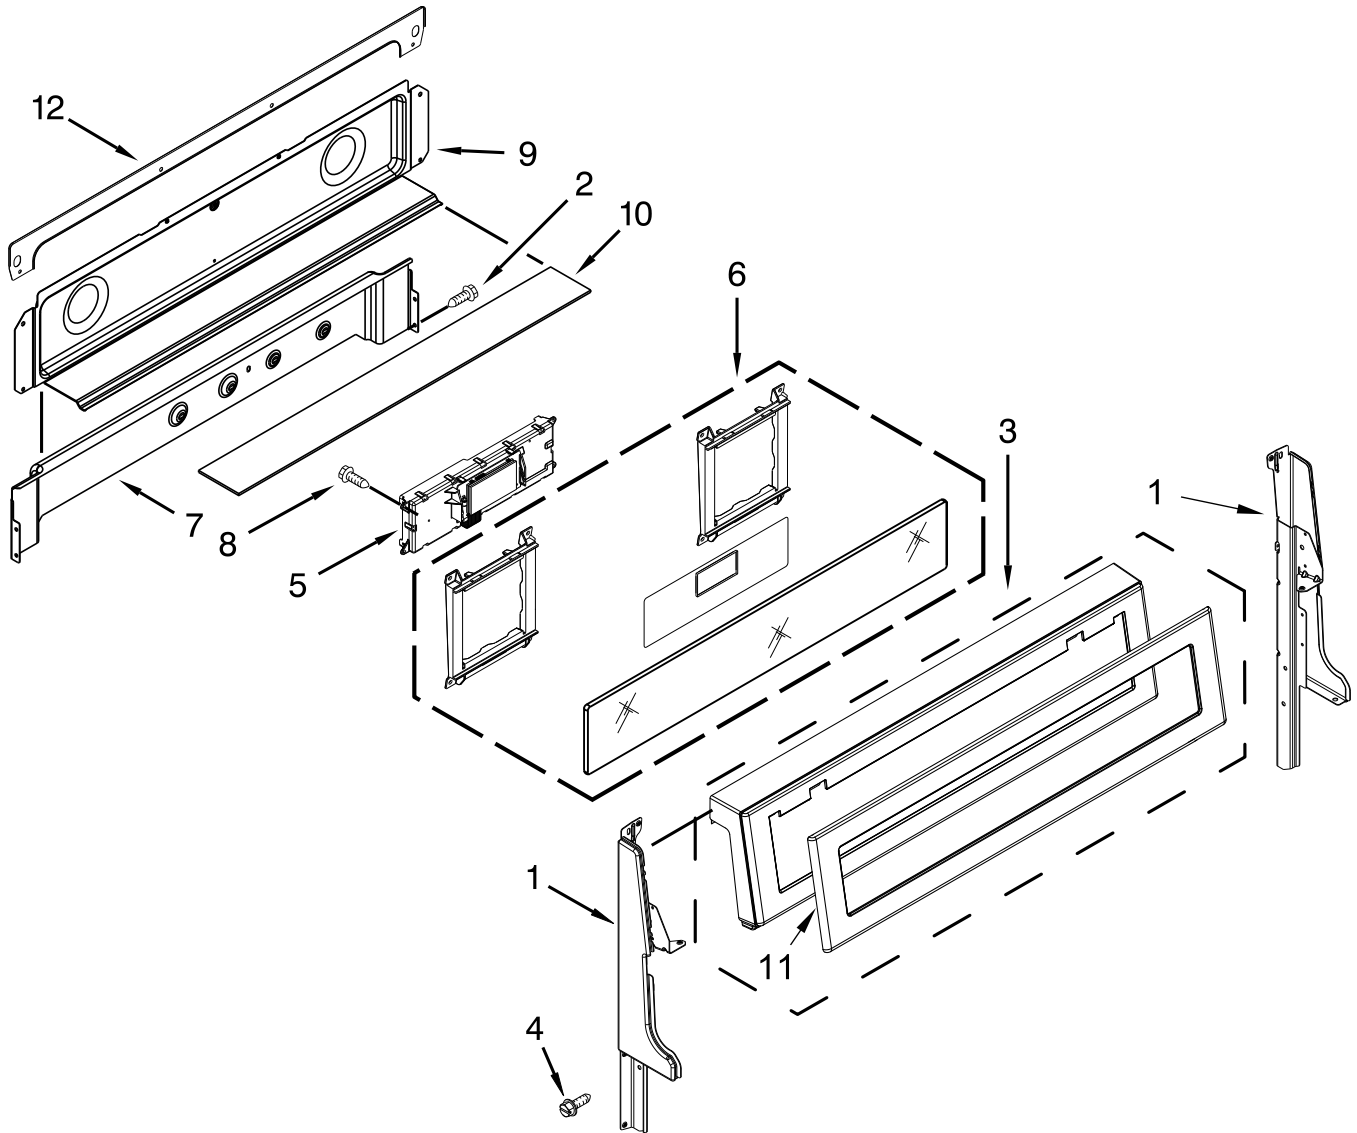

CONTROL PANEL PARTS

CONTROL PANEL PARTS

<u>Illus.</u> <u>No.</u>	<u>Part No.</u>	<u>Description</u>
1		Support, Backguard
	W10319109	Black (Left)
	W10319111	Black (Right)
	W10319110	White (Left)
	W10319112	White (Right)
2	7101P426-60	Screw

<u>Illus.</u> <u>No.</u>	<u>Part No.</u>	<u>Description</u>
3		Console
	W10645852	Black
	W10645853	White
	W10645854	Stainless
4	7101P634-60	Screw
5	W10873168	Control, Electronic
6		Assembly, User Interface
	W10619109	Black
	W10692424	White

<u>Illus.</u> <u>No.</u>	<u>Part No.</u>	<u>Description</u>
7	W10278697	Shield, Vent
8	7101P434-60	Screw
9	W10776098	Cover, Backguard
10	W10309232	Insulation, Wire Cover
11		Skin, Control Panel
	W10645840	Black
	W10645841	White
	W10645842	Stainless
12	W10292689	Cover, Wire Filler