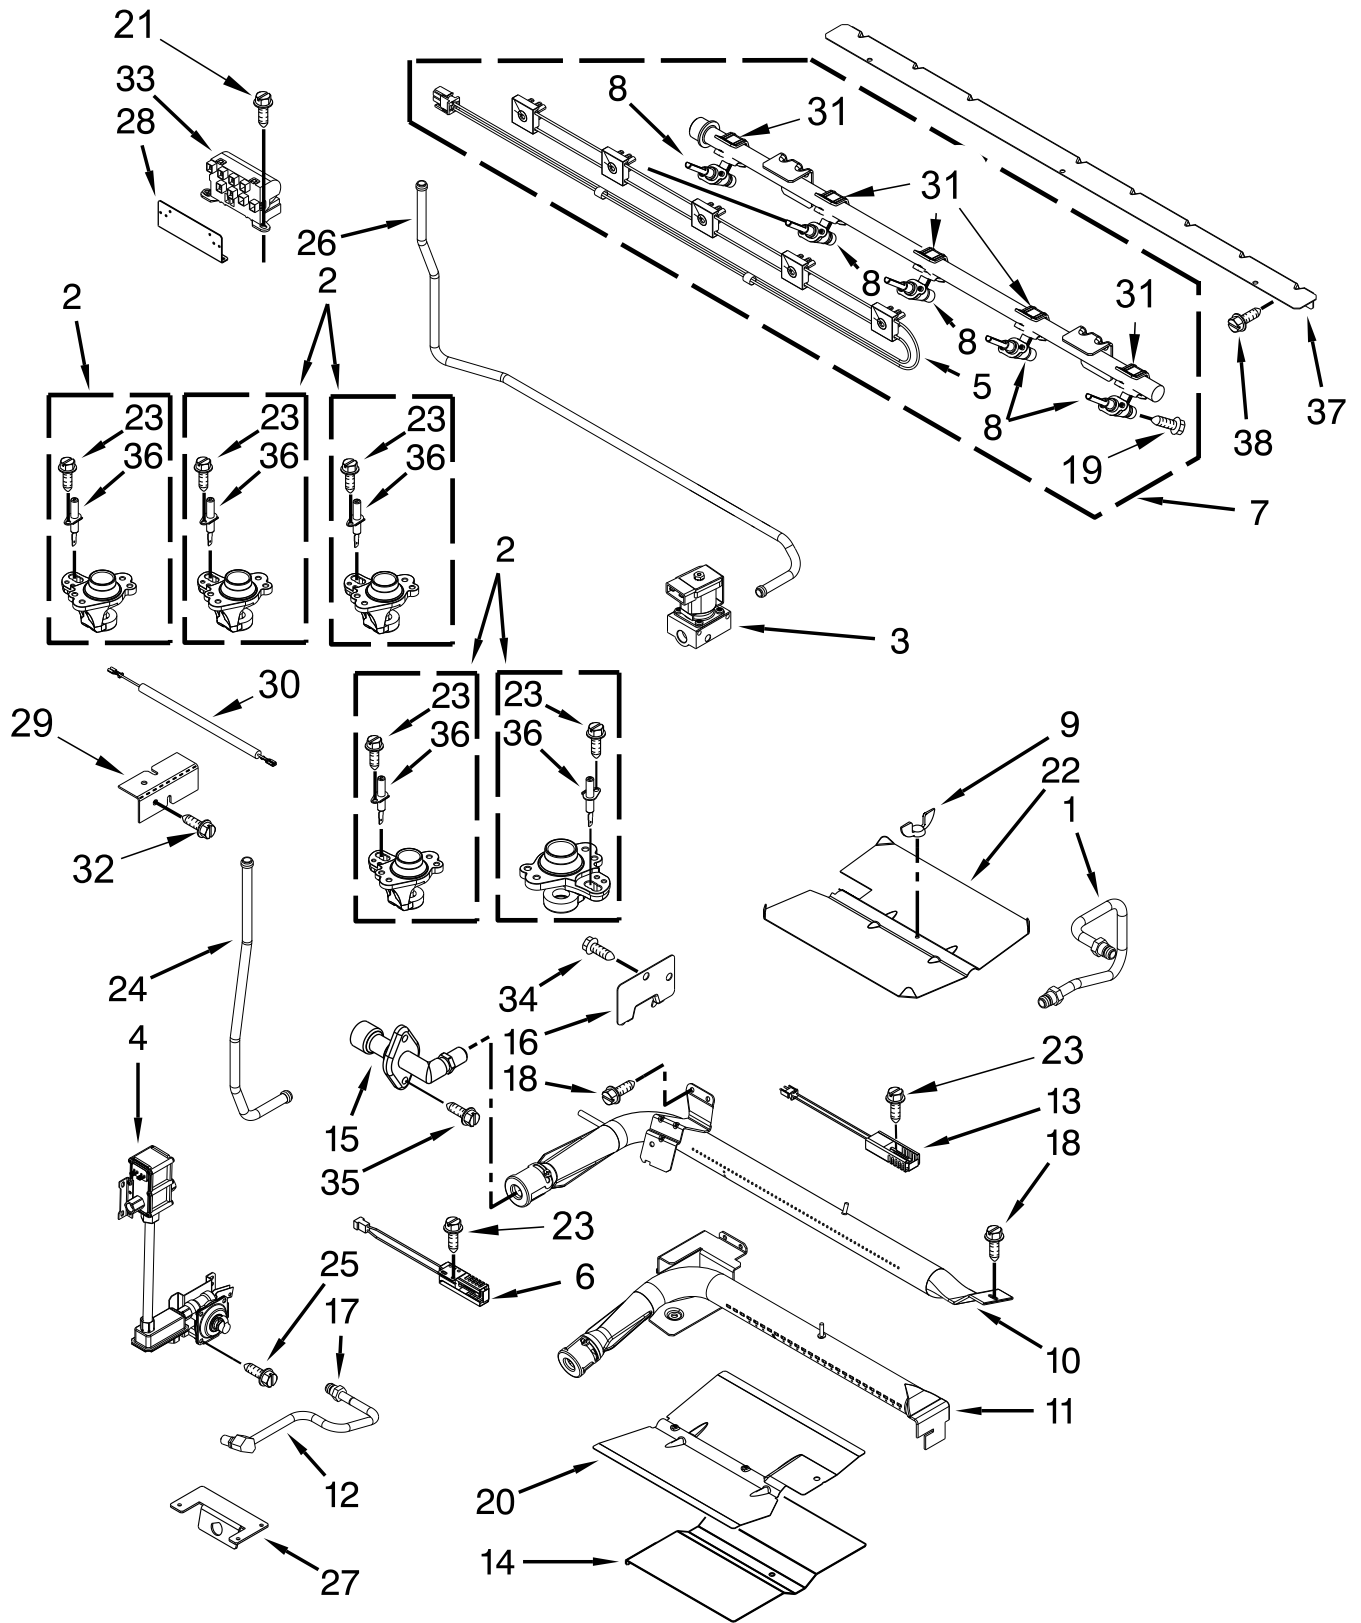

CONTROL PANEL PARTS

CONTROL PANEL PARTS

<u>Illus.</u> <u>No.</u>	<u>Part No.</u>	<u>Description</u>
1		Support, Backguard
	W10319109	Black (Left)
	W10319111	Black (Right)
	W10319110	White (Left)
	W10319112	White (Right)
2	7101P426-60	Screw

MANIFOLD PARTS

MANIFOLD PARTS

<u>Illus. No.</u>	<u>Part No.</u>	<u>Description</u>
1	W10319002	Tubing, Broil
2	W10643268	Holder, Orifice (17K) (Left Front)
	W10643269	Holder, Orifice (5K) (Left Rear)
	W10643270	Holder, Orifice (10K) (Right Front)
	W10643271	Holder, Orifice (5K) (Right Rear)
	W10643272	Holder, Orifice (7K) (Center)
3	W10368614	Valve, Shut Off
4	W10546238	Valve/Regulator
5	W10664240	Harness, Switch
6	W10324738	Ignitor, Gas
7	W10806878	Assembly, Manifold
8	W10718180	Valve (17K) (Left Front)
	W10718182	Valve (5K) (Left Rear & Right Rear)
	W10718181	Valve (10K) (Right Front & Center)
9	7103P030-60	Nut, Wing