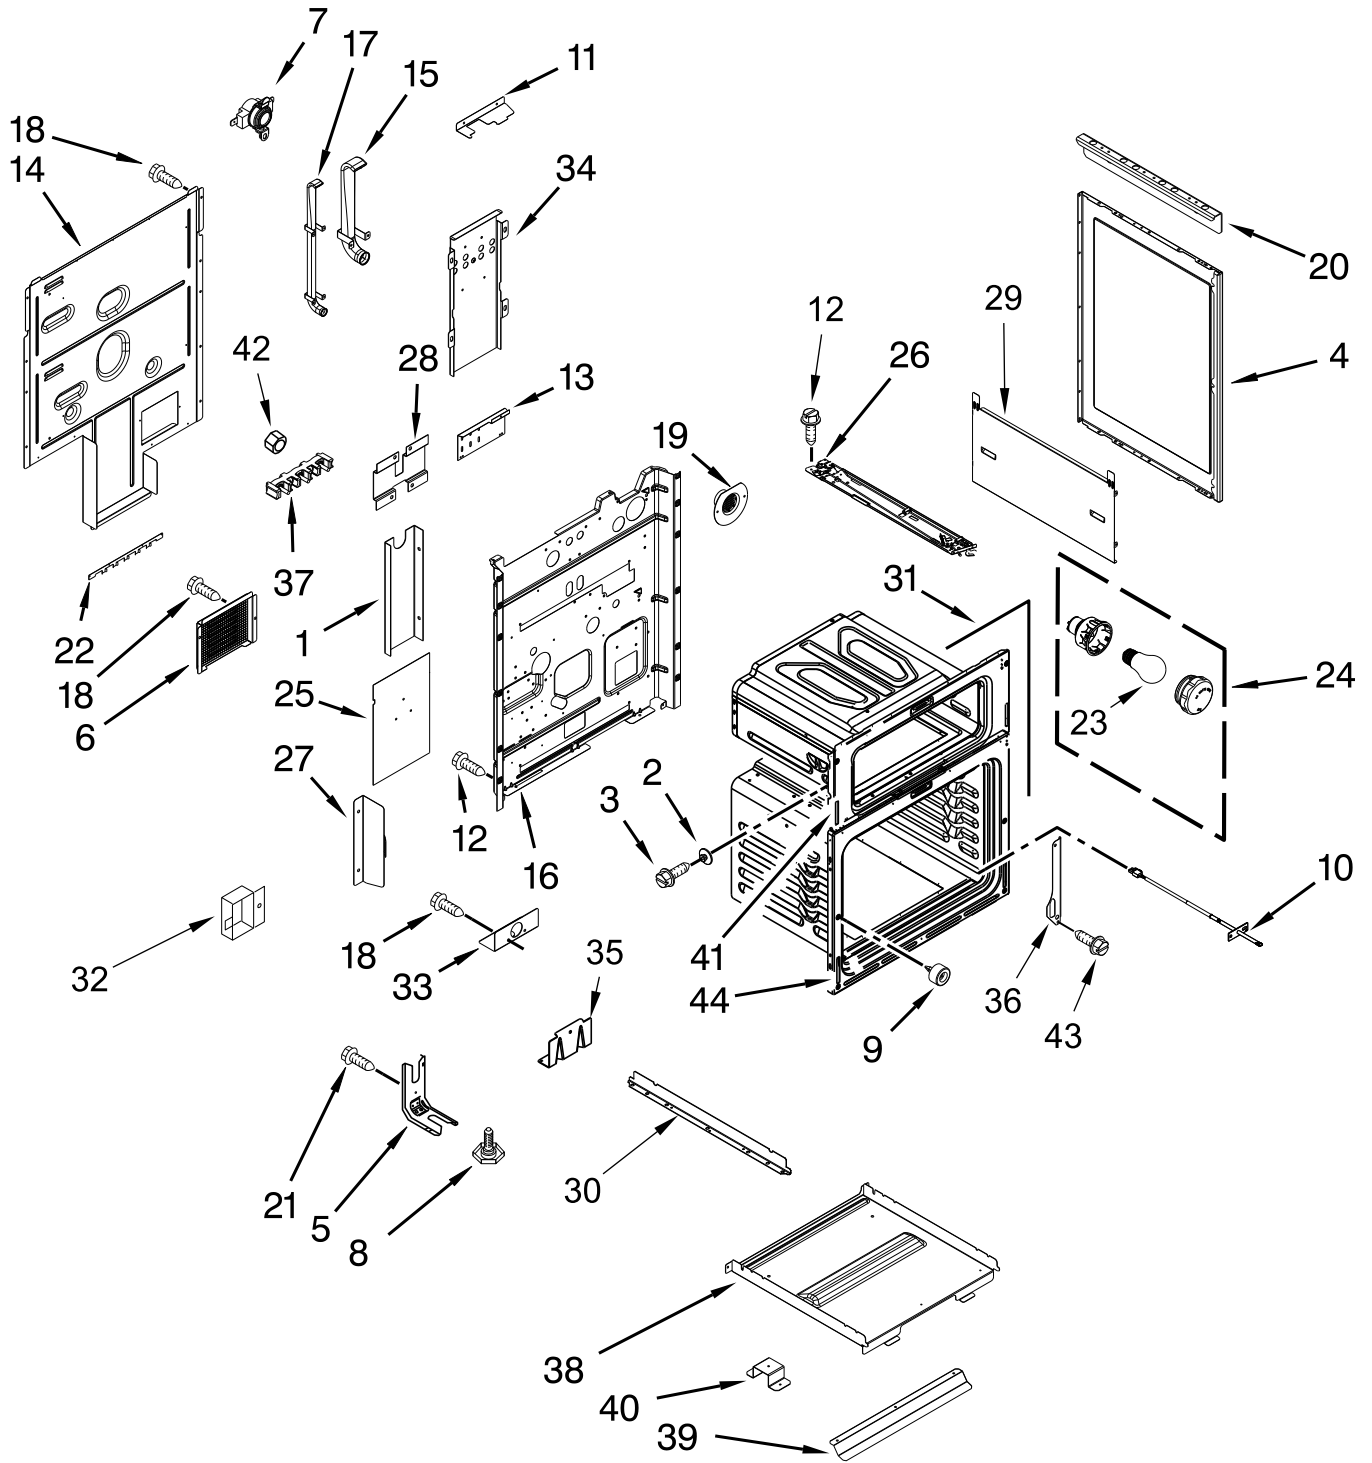

CHASSIS PARTS

CHASSIS PARTS

<u>Illus.</u> <u>No.</u>	<u>Part No.</u>	<u>Description</u>	<u>Illus.</u> <u>No.</u>	<u>Part No.</u>	<u>Description</u>	<u>Illus.</u> <u>No.</u>	<u>Part No.</u>	<u>Description</u>
1	W10332459	Shield, Heat	20	W10319087	Bracket, U Channel	36	W10410463	Cover, Hinge (Left)
2	W10237689	Spacer, Side Panel	21	7101P485-60	Screw, Anti-Tip Kit		W10410461	Cover, Hinge (Right)
3	W10267456	Screw, Shoulder	22	8036P012-60	Shield, Power Cord	37	W10245259	Block, Terminal
4		Panel, Side	23	311255	Bulb, Oven Light	38	W10548601	Pan, Element
	W10668723	Black	24	W10454648	Assembly, Light	39	W10253470	Bracket, Retaining
	W10668724	White	25	W10311987	Shield, Cord (Right)	40	W10260545	Clip, Retaining
5	3801F656-51	Bracket, Anti-Tip	26	W10683517	Lock, Rear Mount	41	W10606341	Front, Main (Upper)
6	W10312612	Cover, Access (Terminal Block)	27	W10268560	Cover, Wire Lower	42	3400029	Nut
7	7403P899-60	Switch, High Limit	28	7003P104-60	Insulator, Heat Shield	43	4449040	Screw
8	7101P507-60	Foot, Leveler	29	W10538516	Shield, Side Insulation	44	W10308654	Front, Main (Lower)
9	W10105790	Bumper & Screw	30	W10357697	Bracket, Side Panel			INSULATION
10	7430P044-60	Sensor, Oven	31	W10337392	Gasket, Oven Door	W10271637		Insulation, Floor
11	W10268559	Cover, Lower Wire			(Upper)	W10308393		Insulation, Wrapper
12	7101P426-60	Screw		W10269069	Gasket, Oven Door	W10322111		Insulation, Back
13	W10332449	Shield, Cord			(Lower)	W10204079		Insulation, Middle
14	W10261386	Cover, Main Wire	32	8285593	Cover, Connector	W10204085		Insulation, Main Front Strip
15	W10337391	Tube, Vent (Upper)	33	W10190166	Bracket, Power Supply	W10272326		Insulation, Hidden Bake Pouch
16	W10668730	Back, Main	34	W10261388	Bracket, Terminal			
17	W10323793	Tube, Vent (Lower)	35	W10260703	Support, Lower Oven			
18	7101P434-60	Screw						
19	W10322408	Adapter, Vent Tube