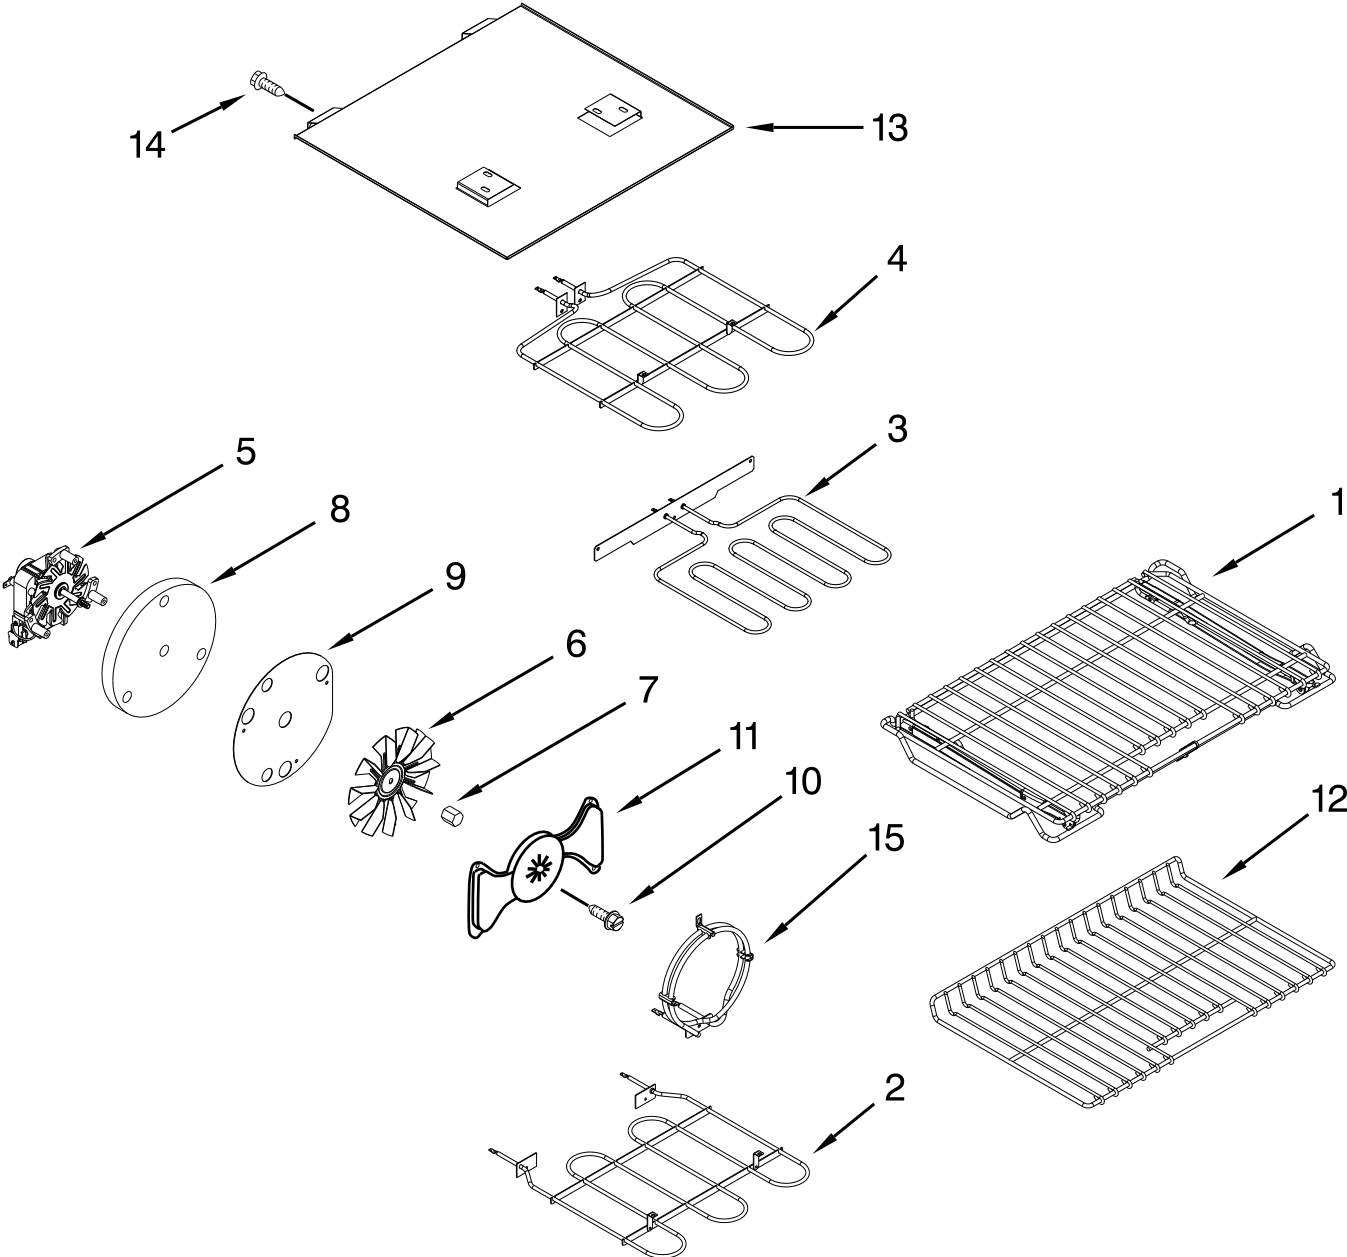

INTERNAL OVEN PARTS

INTERNAL OVEN PARTS

<u>Illus.</u> <u>No.</u>	<u>Part No.</u>	<u>Description</u>	<u>Illus.</u> <u>No.</u>	<u>Part No.</u>	<u>Description</u>	<u>Illus.</u> <u>No.</u>	<u>Part No.</u>	<u>Description</u>
1	W10570870	Rack, Oven (Telescoping)	5	W10631505	Fan, Convection	11	8303962BU	Cover, Fan
2	W10249979	Element, Broil (Lower)	6	W10631503	Blade, Fan	12	W10570887	Rack, Oven
3	W10249981	Element, Bake (Upper & Lower)	7	W10631504	Nut, Acorn	13	W10319762	Shield, Broil
4	W10317476	Element, Broil (Upper)	8	W10274268	Insulation, Convection Motor	14	7101P434-60	Screw
			9	W10339476	Plate, Insulation	15	W10271639	Element, Convection (240VAC)
			10	4449154	Screw