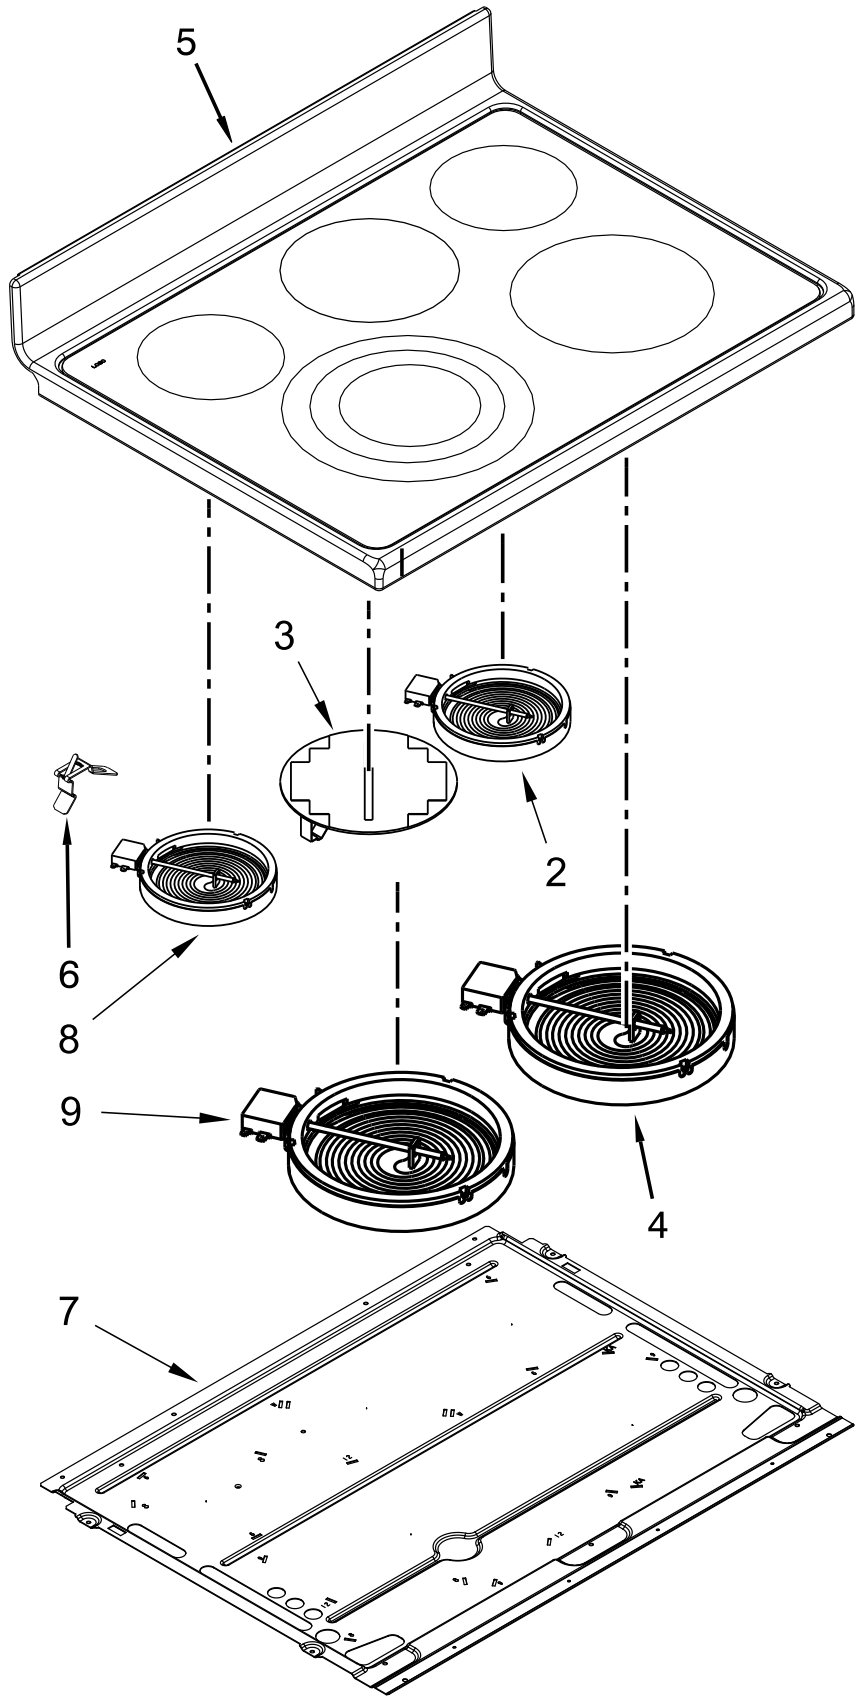

# COOKTOP PARTS

<u>Illus. No.</u>	<u>Part No.</u>	<u>Description</u>
1		Literature Parts
	W10694055	Guide, Use & Care
	W10694065	Instructions, Installation
	W10647745	Sheet, Tech
	9762761	Tips, Safe Cooking (English)
2	8273994	Element (1200W) (Right Rear)
3	9762851	Element, Warm Zone (120V)
4	W10251108	Element (3200W) (Right Front)