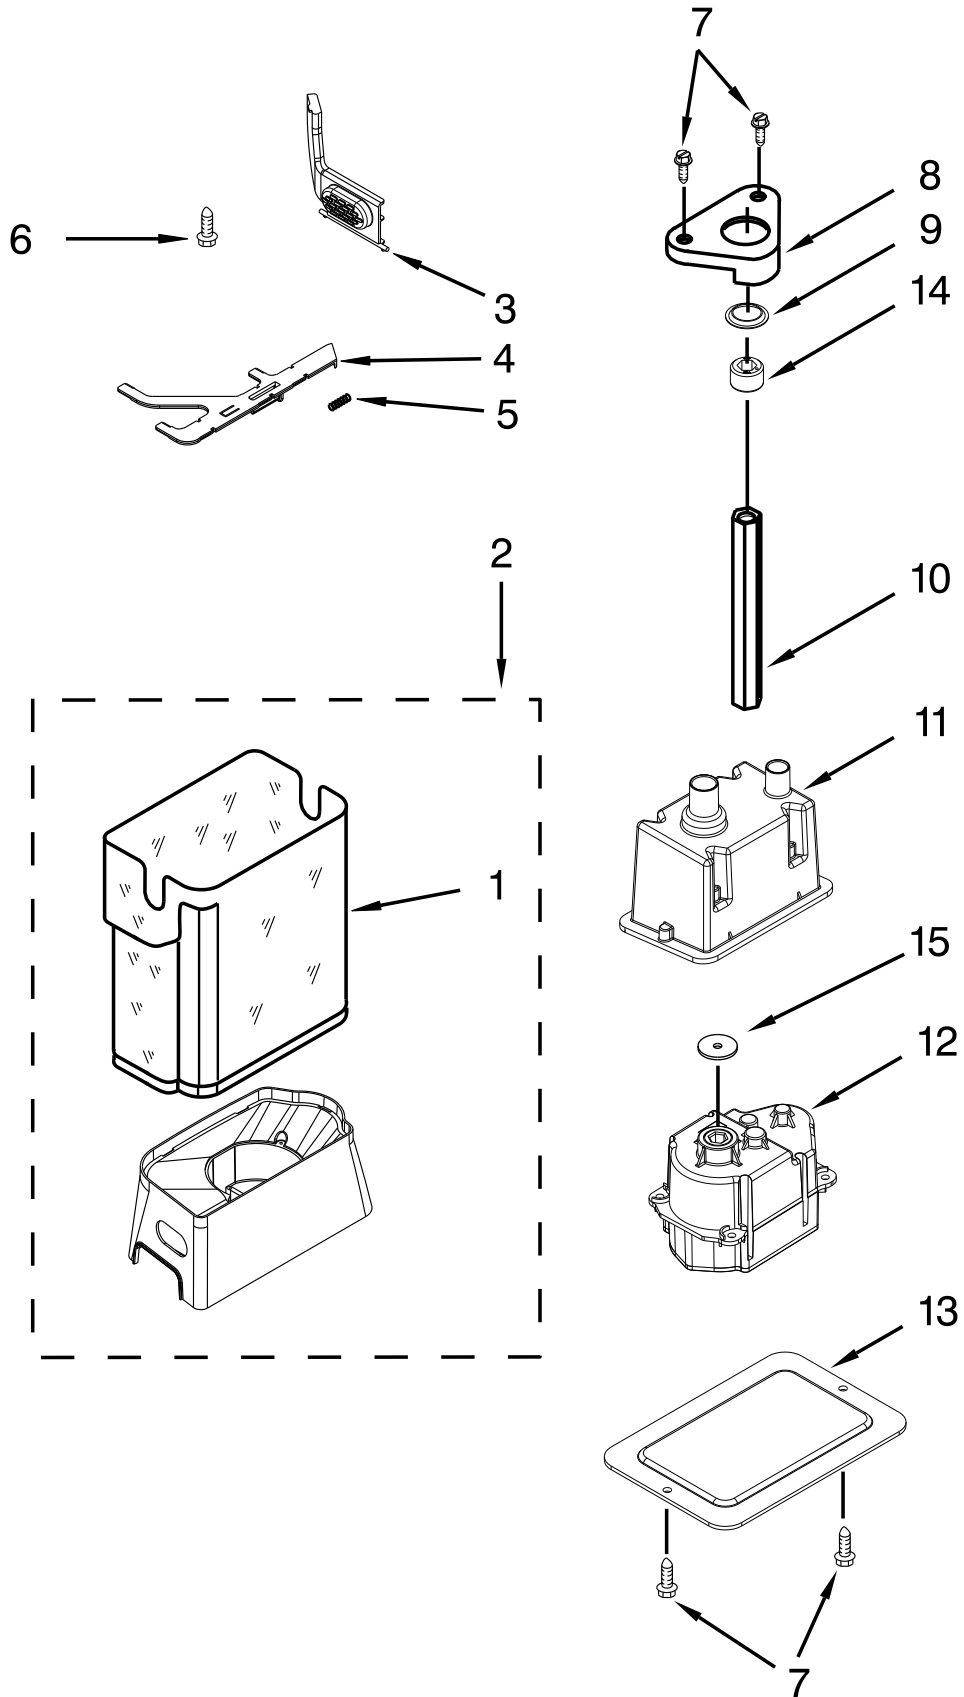

MOTOR AND ICE CONTAINER PARTS

MOTOR AND ICE CONTAINER PARTS

<u>Illus.</u> <u>No.</u>	<u>Part No.</u>	<u>Description</u>	<u>Illus.</u> <u>No.</u>	<u>Part No.</u>	<u>Description</u>	<u>Illus.</u> <u>No.</u>	<u>Part No.</u>	<u>Description</u>
1	2222970	Bin, Ice	6	2198671	Screw (Stainless)	11	2318011	Enclosure, Motor
2	W10769145	Ice Container Assembly	7	8281163	Screw (Stainless)	12	2315547	Motor, Dispenser
3	W10749207	Button, Bin	8	2188919	Clip, Shaft	13	2318028	Cover
4	W10134785	Latch, Bin	9	2198628	Seal	14	2315559	Sleeve, Bearing
5	2198608	Spring, Latch	10	2318082	Shaft, Drive	15	W10254073	Washer