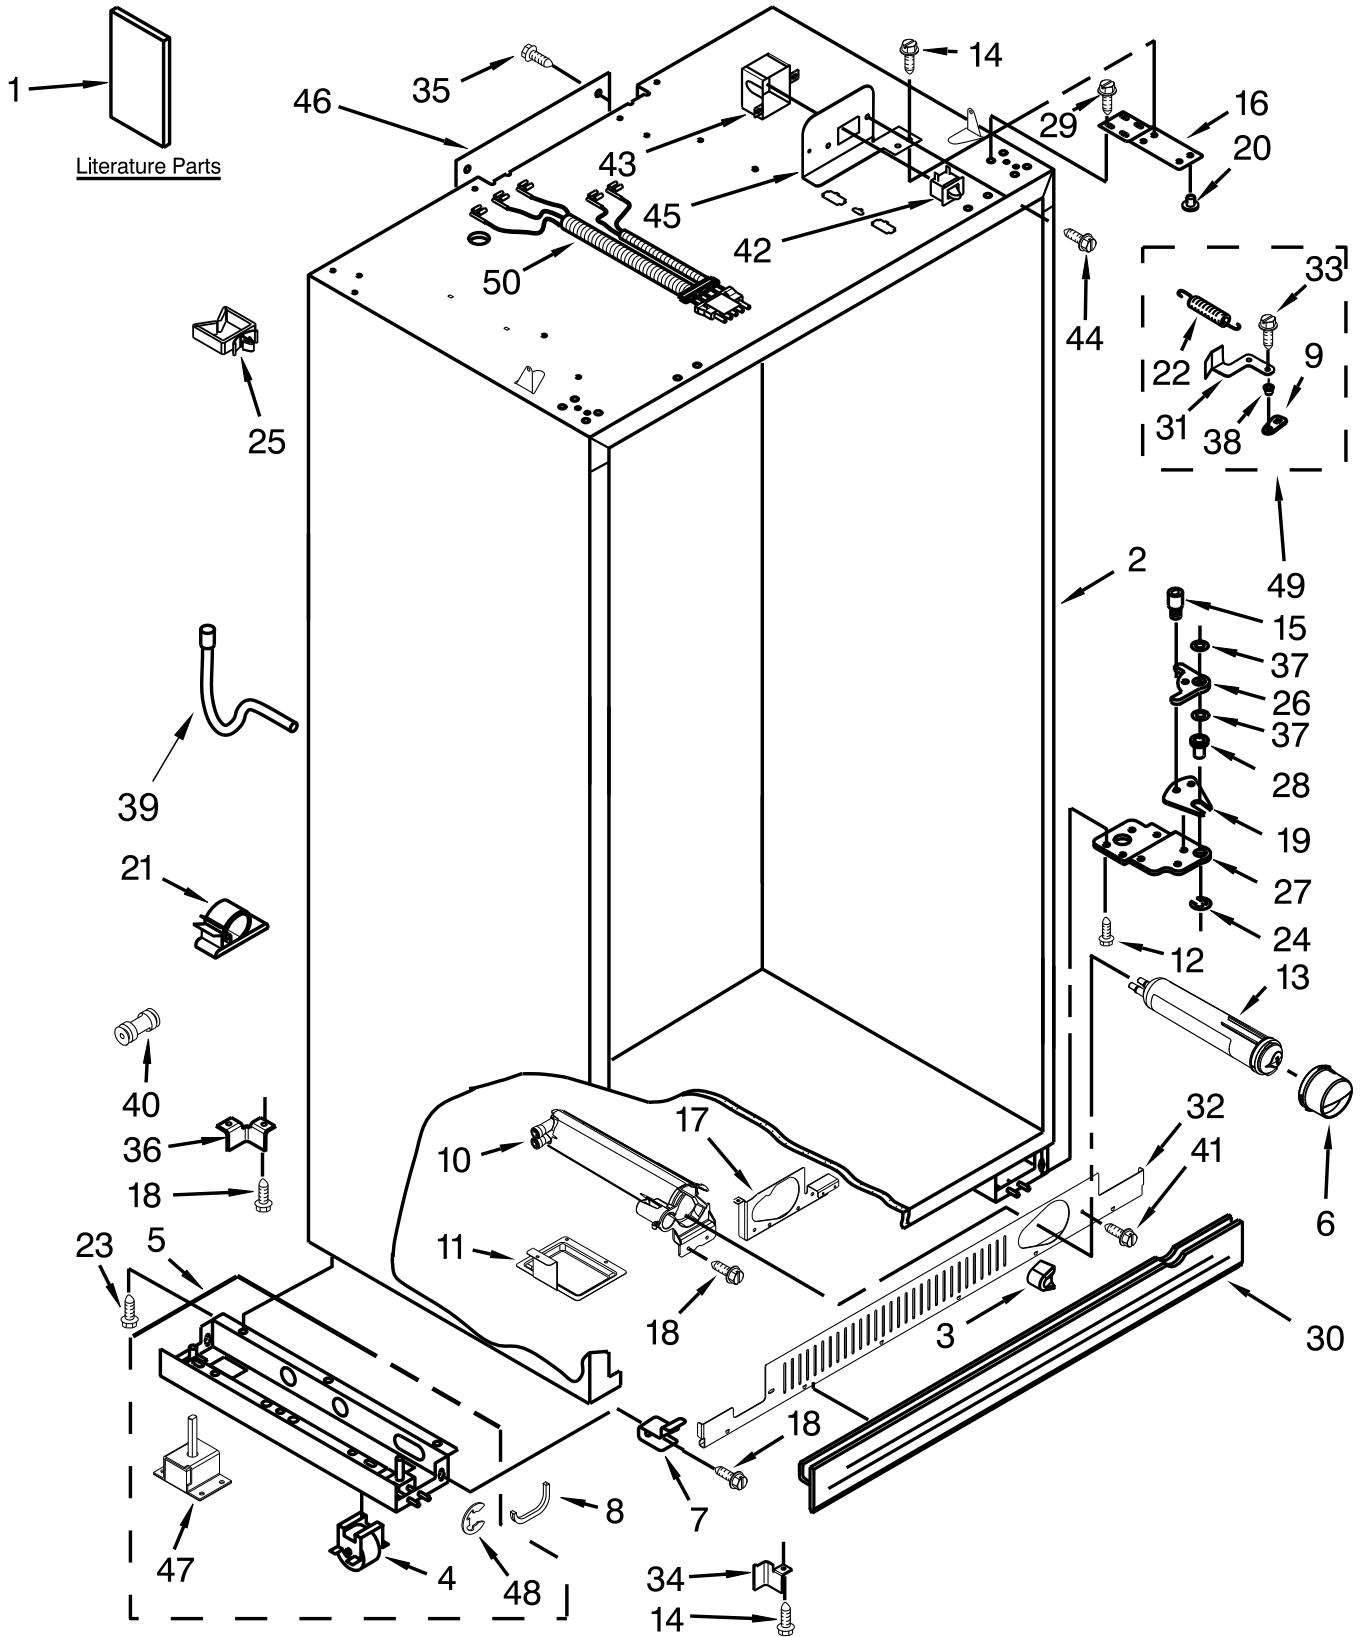

KitchenAid®

48" BUILT IN REFRIGERATOR

MODELS:

KBSD608ESS00 (Stainless Steel)

KBSD608EBS00 (Black Stainless Steel)

CABINET PARTS

CABINET PARTS

<u>Illus.</u> <u>No.</u>	<u>Part No.</u>	<u>Description</u>	<u>Illus.</u> <u>No.</u>	<u>Part No.</u>	<u>Description</u>	<u>Illus.</u> <u>No.</u>	<u>Part No.</u>	<u>Description</u>
1		Literature Parts	15	3400230	Screw	34		Bracket, Support Base (Front)
	W10763009	Use and Care Guide	16	2257644	Hinge, Top		2006616	Left Hand
	W10763005	Energy Guide	17	W10674648	Bracket, Filter		2006556	Right Hand
	W10762990	English	18	W10001250	Screw	35	1157158	Screw
	W10762992	French	19	2004994	Lock, Bushing	36	2006617	Bracket, Base Support (Rear)
	W10763010	Installation Instructions	20	W10484913	Bushing, Top Hinge	37	2006346	Washer, Extension Arm
2		Cabinet (Not A Serviceable Part)	21	W10663352	Clip	38	2316859	Bushing, Extension Arm
3		Button, Water Filter	22	2221242	Spring, Door Closure (Green)	39	2314064	Tube, Drain
	2260503B	Black	23	486194	Screw	40	W10271541	Connector, Union
4	W10138054	Assembly, Roller	24	2005008	Ring, Bushing Retaining	41	8281163	Screw (Stainless)
5		Assembly, Support Base	25	W10129069	Clip, Wire	42	1118894	Switch, Rocker Arm
	W10279275	Left Hand	26	W10482554	Cover, Bottom Gap		1115373	Switch, Rocker Arm Combination (Freezer)
	W10138423	Right Hand	27		Hinge (Bottom)	43	2215938	Cover, Switch
6		Cap, Water Filter		2006779	Left Hand	44	487415	Screw
	2260518B	Black	28	2302876	Bushing, Adjustable	45		Bracket, Switch
7	2307640	Bracket, Grill Mounting	29	8533913	Screw		W10741112	Left Hand
8	2307584	Grommet, Crossover Tube	30	W10188551	Skirt, Bottom Grille		W10741111	Right Hand
9	2320509	Stop, Door	31		Extension Arm, Door Closer	46	2215612	Cover, Air Duct
10	W10121140	Housing, Water Filter		W10709785	Left Hand	47	2005032	Leveler, Adjustable
11	2318189	Tray, Filter Drip		W10728112	Right Hand	48	2006841	Ring, Retainer
12	3400525	Screw	32		Grille Bottom, Front	49		Cam Assembly
13	W10754687	Filter, Water		W10182718	Black		2307857	Right Hand
14	489399	Screw	33	W10485630	Screw	50	W10780213	Assembly, Switch Wire