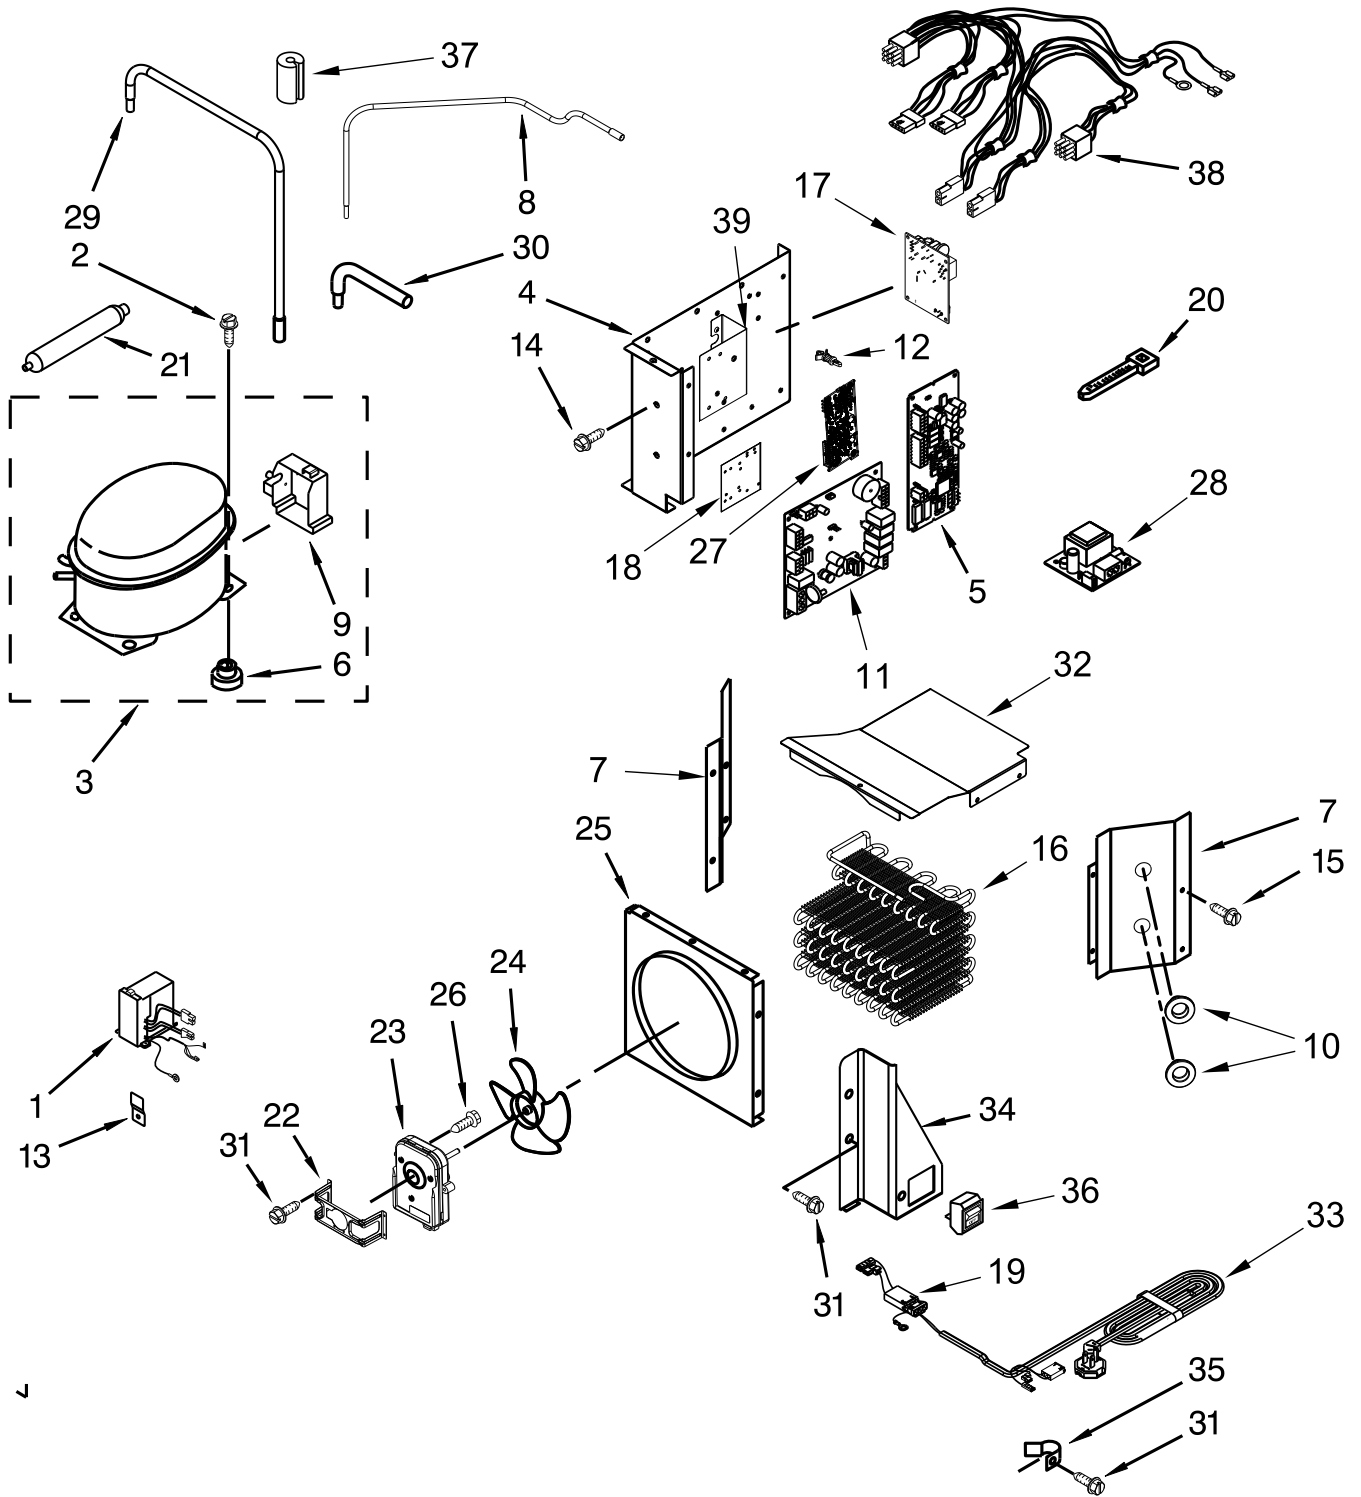

UPPER UNIT PARTS

UPPER UNIT PARTS

<u>Illus.</u> <u>No.</u>	<u>Part No.</u>	<u>Description</u>	<u>Illus.</u> <u>No.</u>	<u>Part No.</u>	<u>Description</u>	<u>Illus.</u> <u>No.</u>	<u>Part No.</u>	<u>Description</u>
1	W10645666	Assembly, Inverter Box	17	W10624574	Supply, Power	35	549193	Clamp, Power Cord
2	489373	Screw	18	W10770059	Plate, Circuit Board (Top)	36	2266802	Switch, Power Disconnect
3	W10653005	Compressor	19	2310195	Assembly, Jumper Wire (Power Switch to Power Cord)	37	2319835	Grommet, Condenser
4	W10550831	Housing, Control Board Mounting	20	2155774	Tie, Wire	38	W10775849	Assembly, Unit Wire
5	2318054	Control, Electronic	21	W10175593	Drier	39	W10761479	Plate, Circuit Board
6	1100826	Grommet	22	W10414681	Bracket, Fan Motor			Following Parts Not Illustrated
7		Support, Condenser	23	2188875	Motor, Condenser		978025	Valve, Access
	W10525177	Left Hand	24	W10139483	Blade, Fan		978026	Valve, Access
	W10525179	Right Hand	25	W10415670	Orifice, Fan		978027	Valve, Access
8	W10648264	Tube, Heat Loop Transition	26	W10146359	Screw		978028	Valve, Access
9	2215676	Cover, Terminal	27	W10635302	LED Control		978029	Valve, Access
10	W10587113	Grommet	28	2259350	Board, Power Supply		978030	Valve, Access
11	W10200659	Control, Electronic	29	W10624944	Tube, Drier Transition		876764	Valve, Access
12	2203075	Spacer	30	W10528578	Tube, Process			REFRIGERANT CHARGE
13	2256328	Bracket, Inverter Mounting	31	486194	Screw			7.25 oz. (R-134A)
14	487539	Screw (Stainless)	32	W10525175	Cover, Condenser Support			
15	1157158	Screw	33	2310196	Cord, Power			
16	W10591457	Condenser	34	W10321055	Bracket, Control Assembly