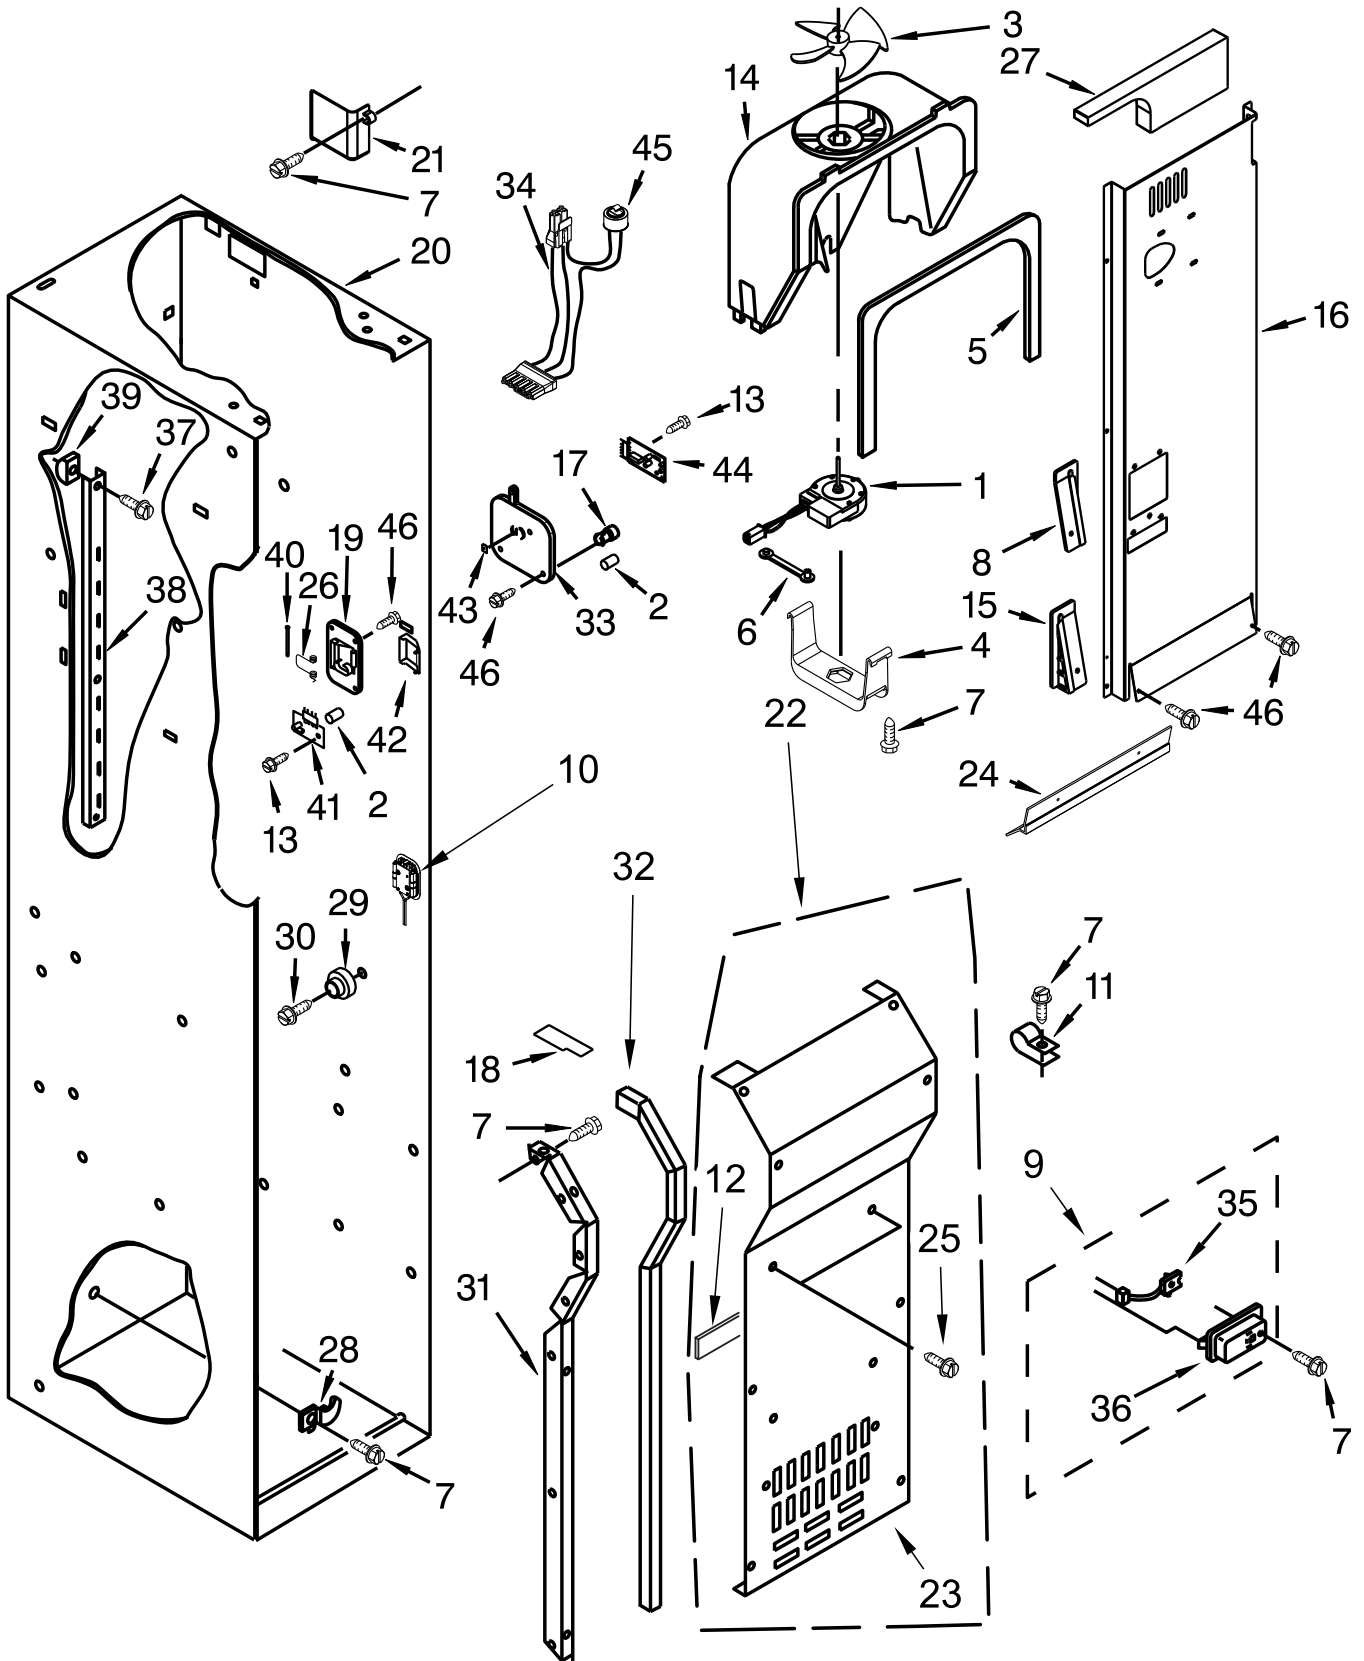

FREEZER LINER AND AIR FLOW PARTS

FREEZER LINER AND AIR FLOW PARTS

<u>Illus.</u> <u>No.</u>	<u>Part No.</u>	<u>Description</u>	<u>Illus.</u> <u>No.</u>	<u>Part No.</u>	<u>Description</u>	<u>Illus.</u> <u>No.</u>	<u>Part No.</u>	<u>Description</u>
1	W10436861	Motor, Fan	19	2215650	Cover, Emitter	36	2317105	Cover, Thermistor
2	2198665	Tube, Circuit Board	20		Liner (Not A Serviceable Part)	37	2006475	Screw (White)
3	2169142	Blade, Fan	21	2259025	Cover, Air Outlet	38	2259032	Ladder, Shelf
4	W10260421	Retainer, Fan Motor	22	W10581993	Assembly, Evaporator Cover	39	2259445	Support, Ladder
5	2302817	Gasket, Scroll Assembly	23	W10428001	Cover, Evaporator	40	2198634	Pin, Door
6	W10321090	Grommet, Motor	24	2302851	Support, Air Duct	42	2198633	Flipper, Shut Off
7	486194	Screw	25	487539	Screw (Stainless)	43	2255563	Slide, Icemaker Shut Off
8	2259464	Wedge, Right Air Duct	26	2198635	Spring, Door	44	W10290817	Board, Receiver Circuit
9	2317844	Assembly, Thermistor	27	2309284	Deflector, Air Duct	45	W10160570	Bi-Metal, Defrost
10	W10607479	Assembly, LED Module	28	1112260	Support, Evaporator	46	W10142283	Screw (White)
11	2221070	Clamp, Tube	29	2196205	Stud, Shelf			
12	W10581989	Gasket, Evaporator Cover	30	W10191952	Screw			
13	489214	Screw	31		Rail, Evaporator Cover			
14	2182120	Scroll, Fan		2221107	Left Hand			
15	2259465	Wedge, Left Air Duct		2259355	Right Hand			
16	2307775	Duct, Air	32	2220904	Gasket, Evaporator Cover			
17	2198643	Lens, Receiver	33	2259493	Cover, Receiver			
18		Block, Fan Scroll	34	W10482187	Harness, Bi-Metal Wire			
	2209066	Left Hand	35	2306010	Thermistor			
	2209482	Right Hand