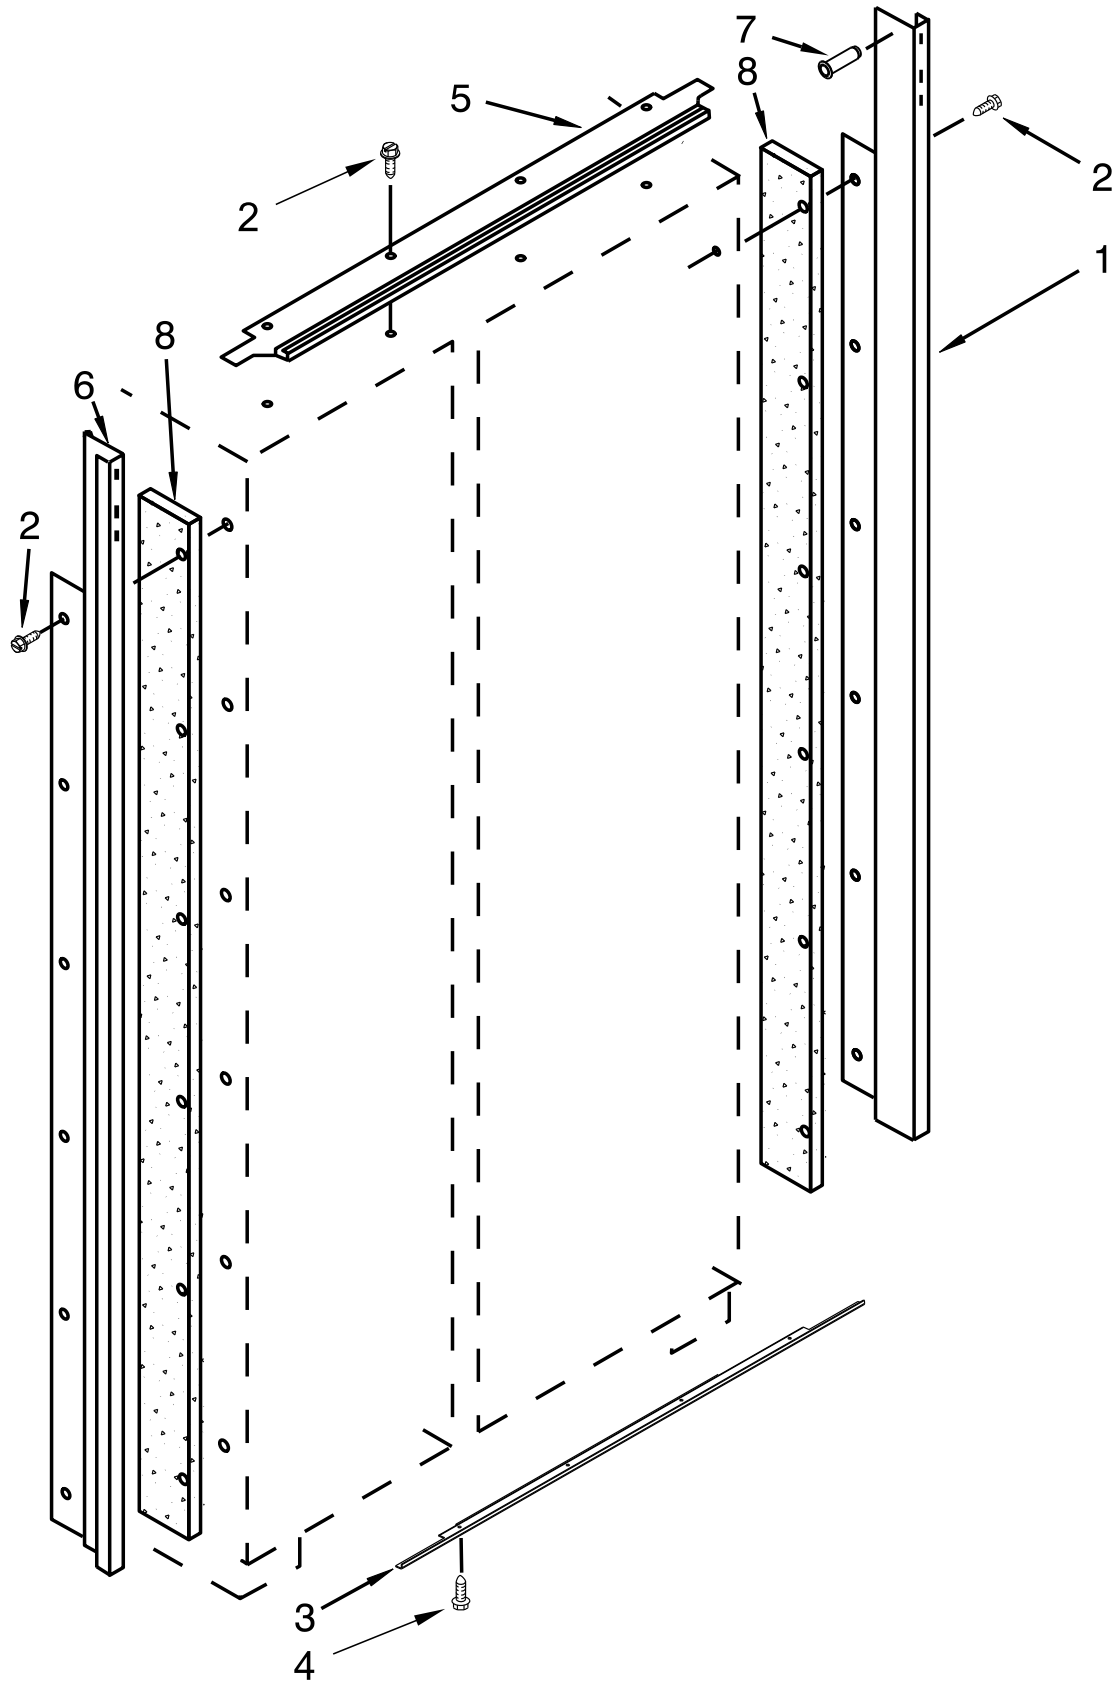

CABINET TRIM PARTS

CABINET TRIM PARTS

<u>Illus.</u> <u>No.</u>	<u>Part No.</u>	<u>Description</u>	<u>Illus.</u> <u>No.</u>	<u>Part No.</u>	<u>Description</u>	<u>Illus.</u> <u>No.</u>	<u>Part No.</u>	<u>Description</u>
1		Trim, Cabinet Side (Right)	4	W10001250	Screw	7	W10121451	Insert, Blind Threaded
	W10568005	Aluminum	5		Trim, Top Cabinet	8	2005925	Seal, Side Trim
2	486194	Screw		2314018	Aluminum			
3		Trim, Bottom Cabinet	6		Trim, Cabinet Side (Left)			
	2316688	Aluminum		W10568007	Aluminum			