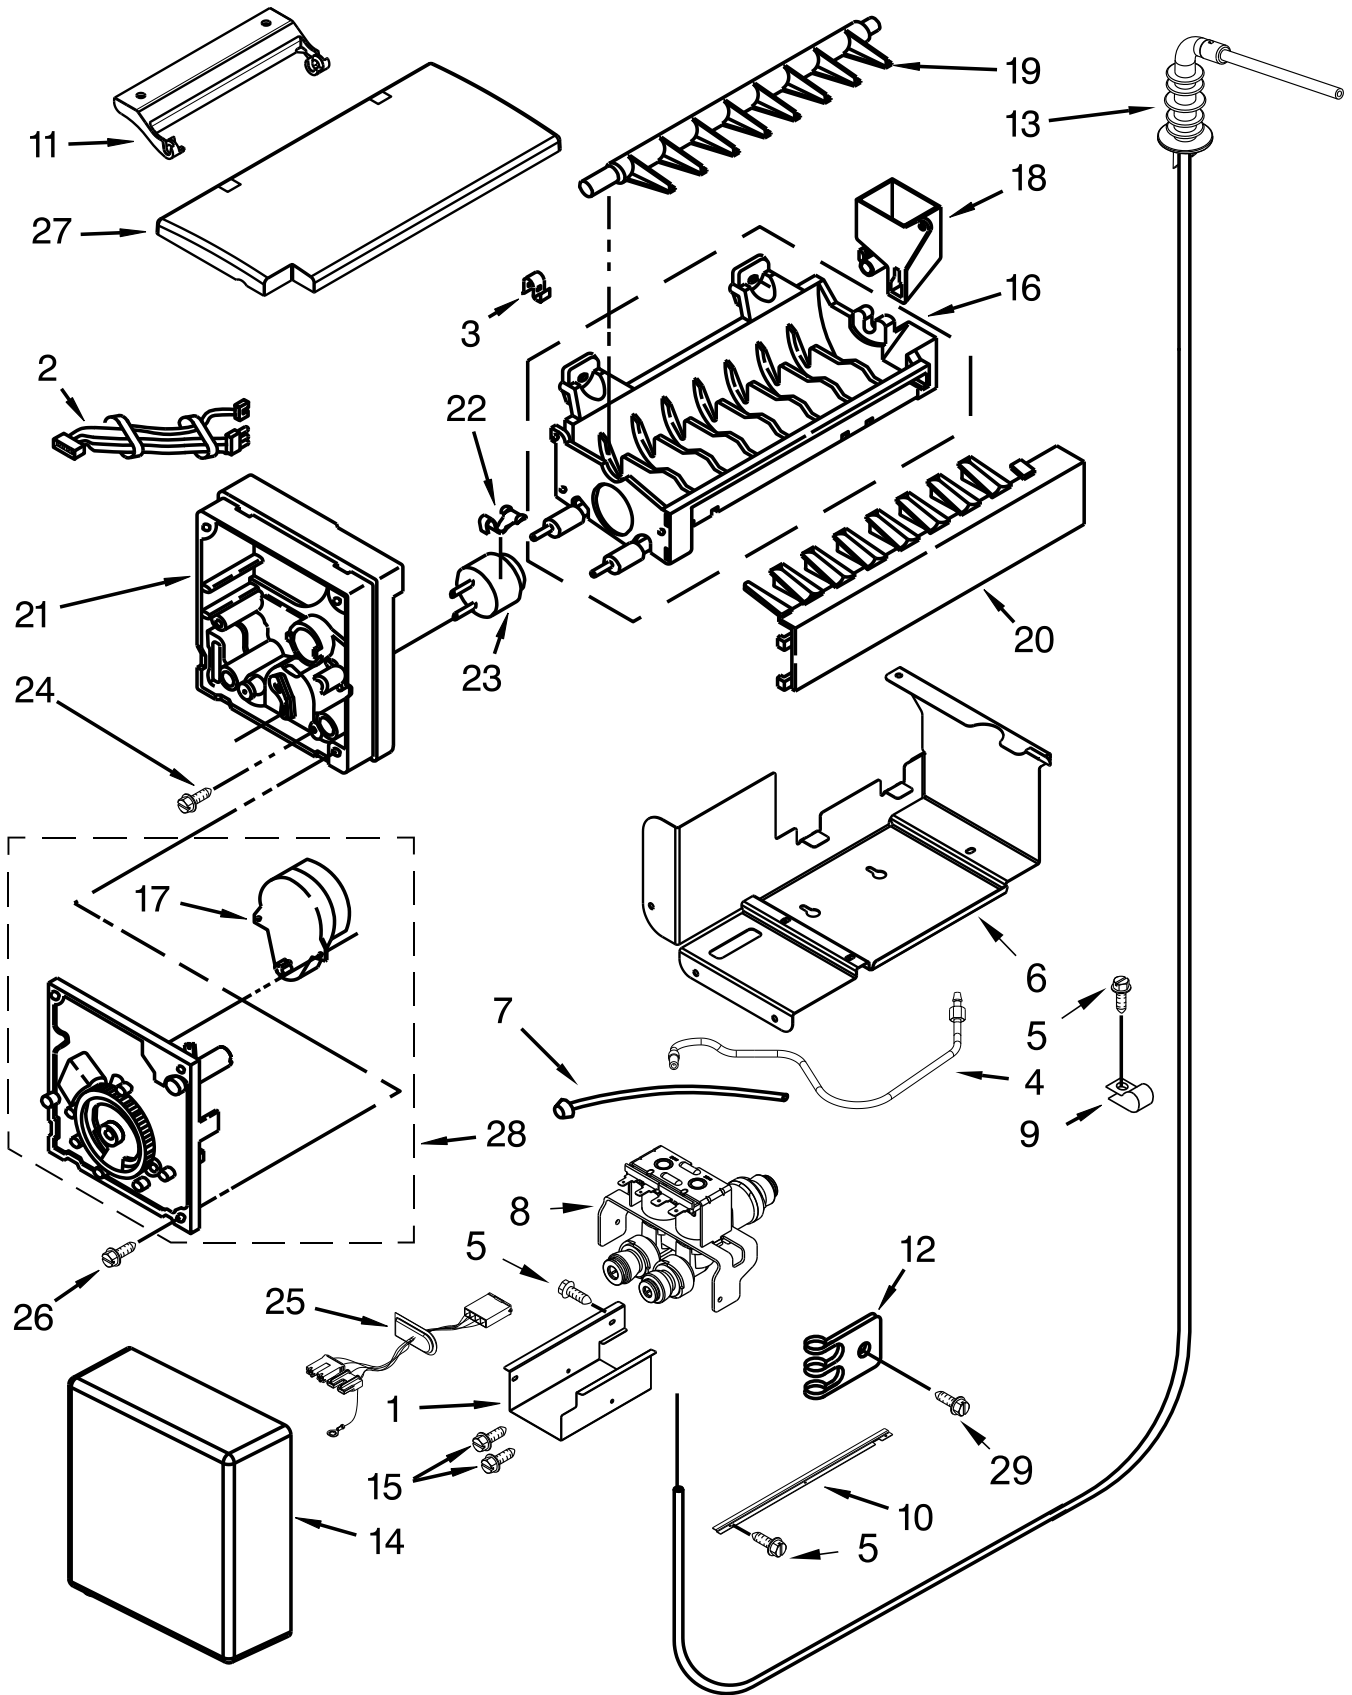

ICEMAKER PARTS

ICEMAKER PARTS

<u>Illus. No.</u>	<u>Part No.</u>	<u>Description</u>	<u>Illus. No.</u>	<u>Part No.</u>	<u>Description</u>	<u>Illus. No.</u>	<u>Part No.</u>	<u>Description</u>
1	2320601	Shield, Water Valve	13	W10357286	Fitting, Water	26	489276	Screw
2	W10508659	Assembly, Icemaker Wire	14	W10289690	Cover, Icemaker	27	W10504754	Cover, Icemaker
3	628379	Clip, Thermal Fuse	15	W10141604	Screw	28	W10223929	Assembly, Module and Motor
4	W10296807	Tube, Filter Inlet	16	628228	Assembly, Mold and Heater (Also Order 542638)	29	W10001250	Screw
5	486194	Screw	17		Motor, (Not Serviceable Order Item 28)	100	W10774430	Complete Icemaker Assembly
6	2252228	Bracket, Icemaker Mounting	18	W10377998	Cup, Fill			Following Parts Not Illustrated
7	W10683737	Tube, Filter Outlet	19	627843	Ejector	W10355016		Cleaner, Stainless Steel
8	W10159842	Valve, Inlet	20	W10272161	Stripper, Ice	W10355010		Cleaner, Kitchen & Appliance
9	2221070	Clamp, Tube	21	2194712	Support, Housing	W10355049		Wipes, Stainless Steel Cleaning
10	2320559	Support, Valve	22	2315522	Retainer, Thermostat	REFDEODOR...		Deodorizer Pack
11	2198641	Bracket, Icemaker Cover	23	627985	Thermostat			
12	2208136	Clip, Water Tube	24	W10001280	Screw			
			25	W10279391	Assembly, Smart Valve Wire