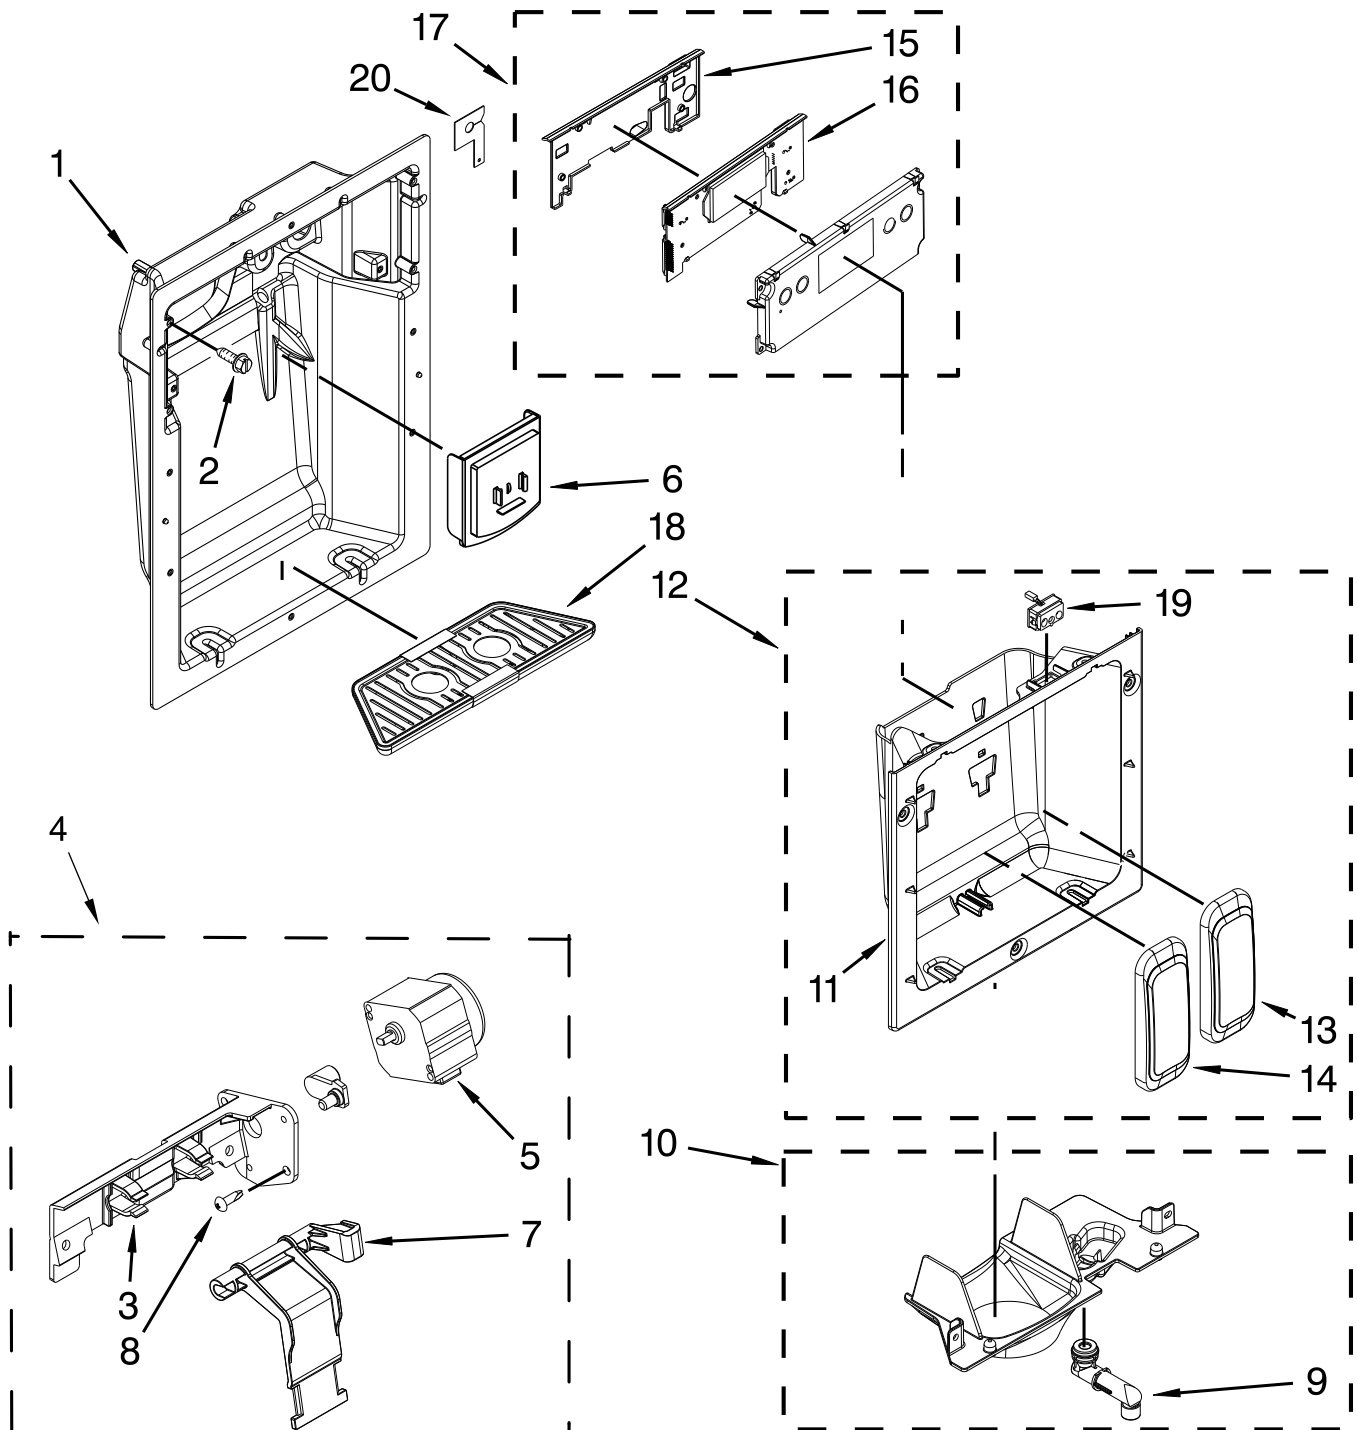

DISPENSER PARTS

DISPENSER PARTS

<u>Illus.</u> <u>No.</u>	<u>Part No.</u>	<u>Description</u>	<u>Illus.</u> <u>No.</u>	<u>Part No.</u>	<u>Description</u>	<u>Illus.</u> <u>No.</u>	<u>Part No.</u>	<u>Description</u>
1		Housing, Dispenser (Not Serviced)	11		Housing, Middle (Not Available Order Item 12)	17	W10151236	Assembly, User Interface
2	486194	Screw	12	W10260622	Assembly, Housing	18		Tray, Housing
3	W10542660	Bracket, Motor		W10260620	Housing Assembly		2318062B	Black
4	W10546285	Assembly, Motor and Bracket	13		Assembly, Water Paddle	19	2305342	Assembly, LED
5	W10205979	Motor, Ice Door		2305307GN	Universal Silver	20	2305447	Clip, Wiring
6	W10504458	Door, Ice	14		Ice, Paddle Assembly			
7	W10542663	Support, Ice Door		2305306GN	Universal Silver			
8	4449745	Screw	15	2305219	Cover, Control			
9	2305235	Assembly, Spigot	16	2321746	Assembly, User Interface Control Cover			
10	2318017	Assembly, Separator