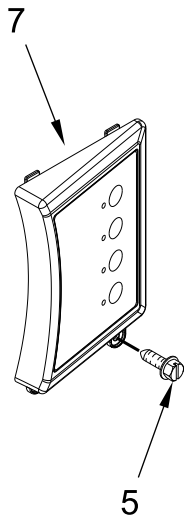

CONTROL PANEL PARTS

CONTROL PANEL PARTS

<u>Illus.</u> <u>No.</u>	<u>Part No.</u>	<u>Description</u>	<u>Illus.</u> <u>No.</u>	<u>Part No.</u>	<u>Description</u>	<u>Illus.</u> <u>No.</u>	<u>Part No.</u>	<u>Description</u>
1	W10798005	Control Box	4	2324973	Bracket, Control Box	6	487539	Screw (Stainless)
2	2317000	Clip, Control Box	5	W10142283	Screw (White)	7	W10760791	Assembly, User Interface
3	W10458299	Wire, Jumper