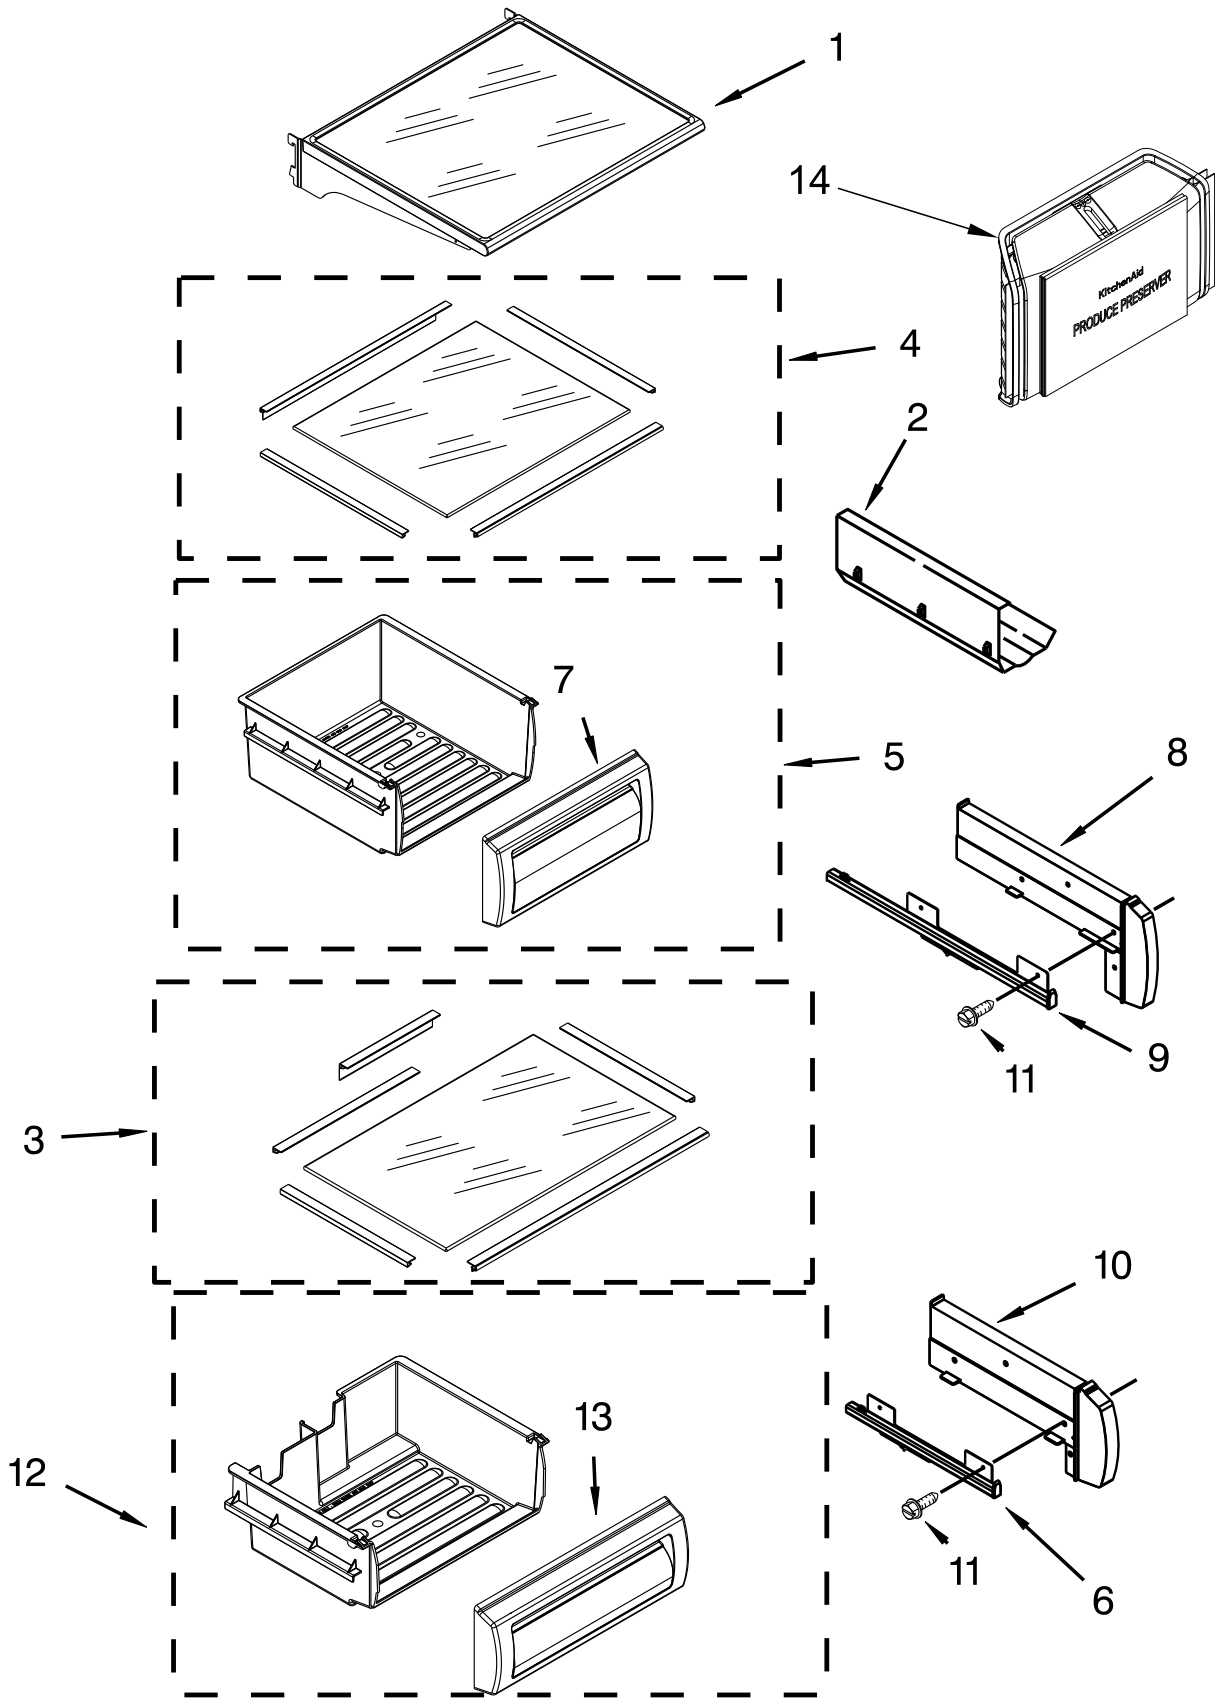

REFRIGERATOR SHELF PARTS

REFRIGERATOR SHELF PARTS

<u>Illus.</u> <u>No.</u>	<u>Part No.</u>	<u>Description</u>	<u>Illus.</u> <u>No.</u>	<u>Part No.</u>	<u>Description</u>	<u>Illus.</u> <u>No.</u>	<u>Part No.</u>	<u>Description</u>
1	W10568585	Assembly, Fixed Shelf	8		Spacer, Crisper	11	8533928	Screw (Stainless)
2	W10701859	Rack, Wine		2256223	Left Hand			(Left Hand)
3	W10556313	Assembly, Meat Pan Cover		2256222	Right Hand		8533929	Screw (Stainless)
4	W10556776	Assembly, Crisper Cover	9		Slide, Crisper			(Right Hand)
5	W10407625	Assembly, Crisper Pan		2302956	Left Hand	12	W10407628	Assembly, Meat Pan
6		Slide, Meat Pan	10	2302957	Right Hand	13	2256367	Assembly, Meat Pan Front
	2302954	Left Hand		2256243	Left Hand	14	W10593207	Assembly, Produce Preserver
	2302955	Right Hand		2256244	Right Hand			
7	2256249	Front, Crisper Pan