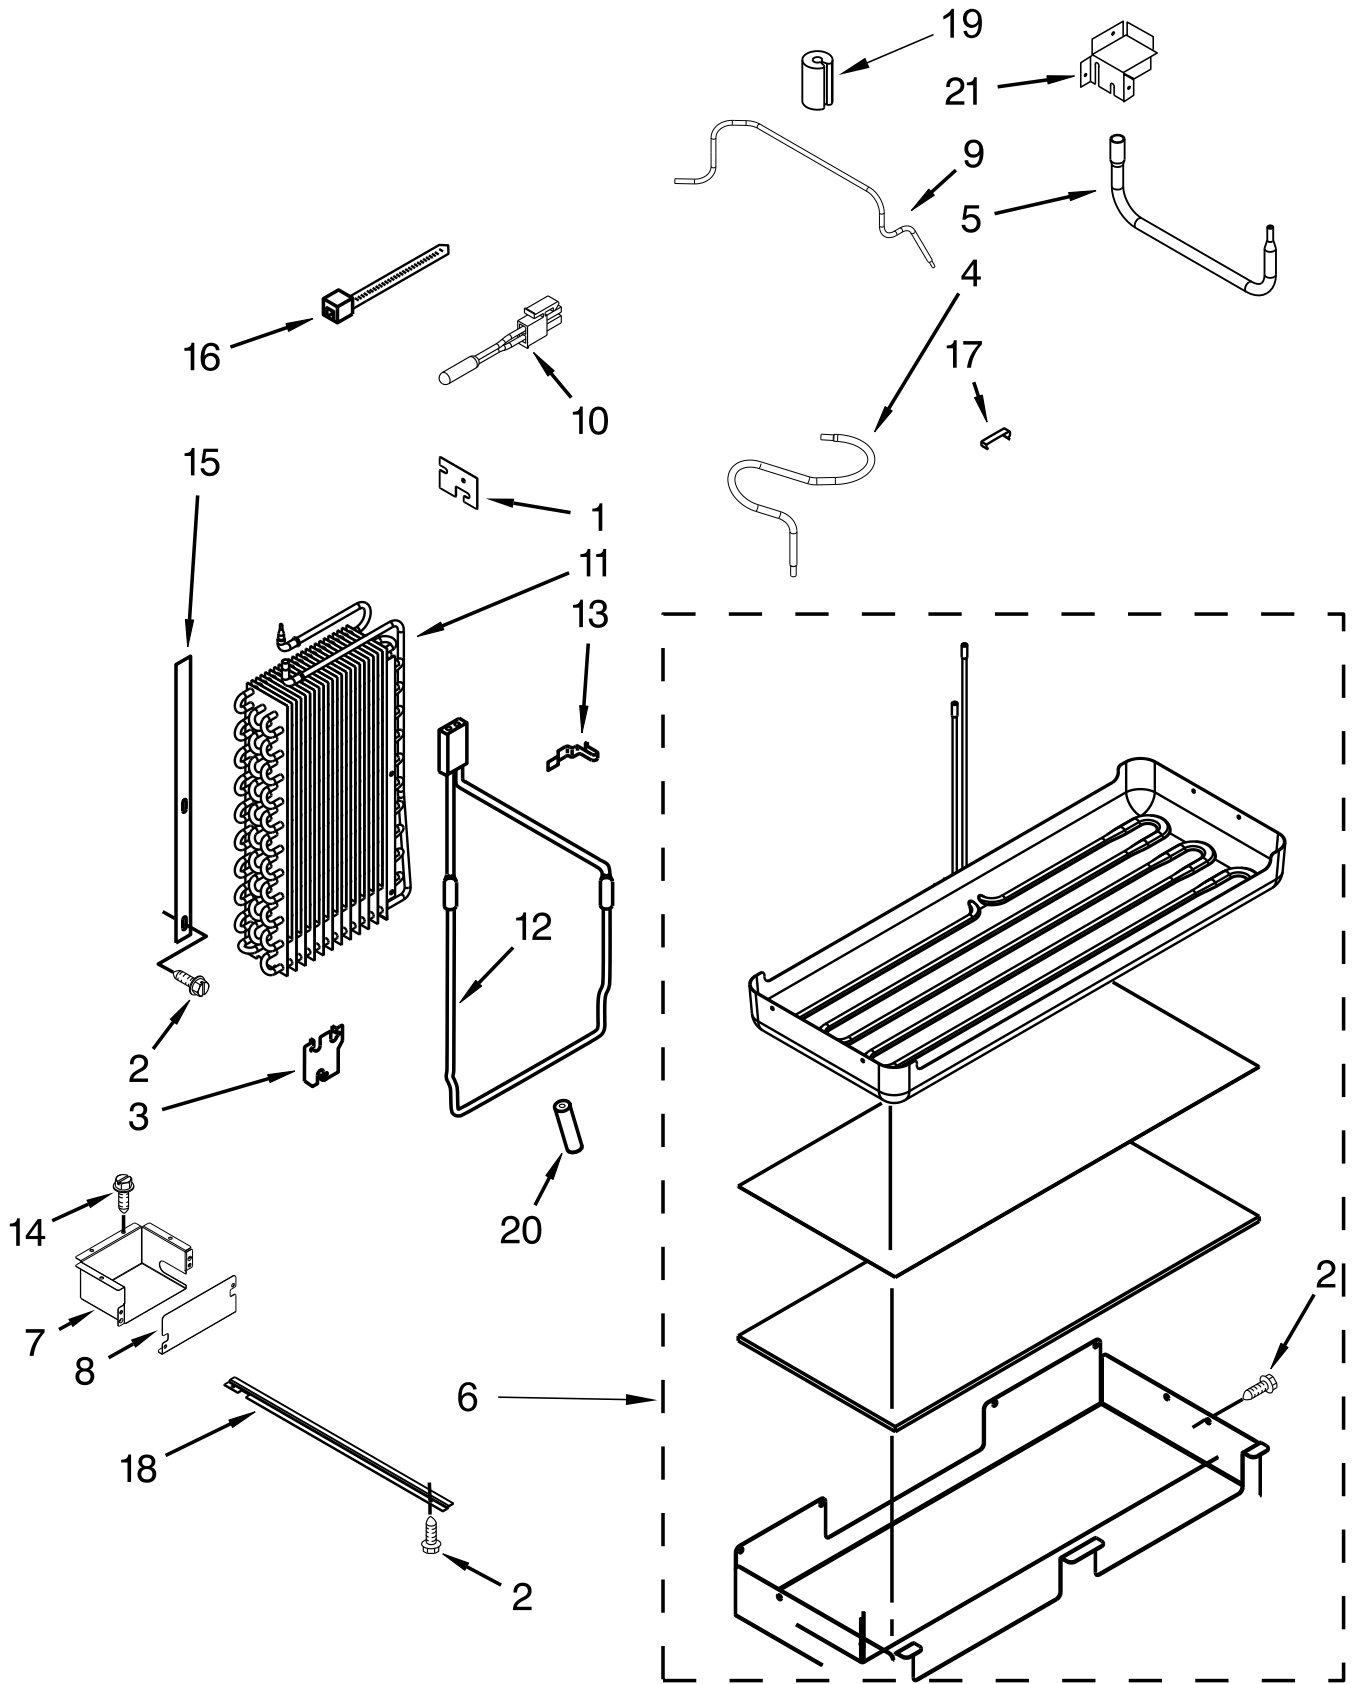

LOWER UNIT AND TUBE PARTS

LOWER UNIT AND TUBE PARTS

<u>Illus.</u> <u>No.</u>	<u>Part No.</u>	<u>Description</u>
1	W10139908	Cover, Evaporator Seal
2	486194	Screw
3	W10157752	Bracket, Heater
4	W10648568	Tube, Oil Trap Suction
5	W10388653	Tube, Transition (Drier/Restrictor)
6	W10281063	Assembly, Drain Pan
7	W10309012	Cover, Wiring