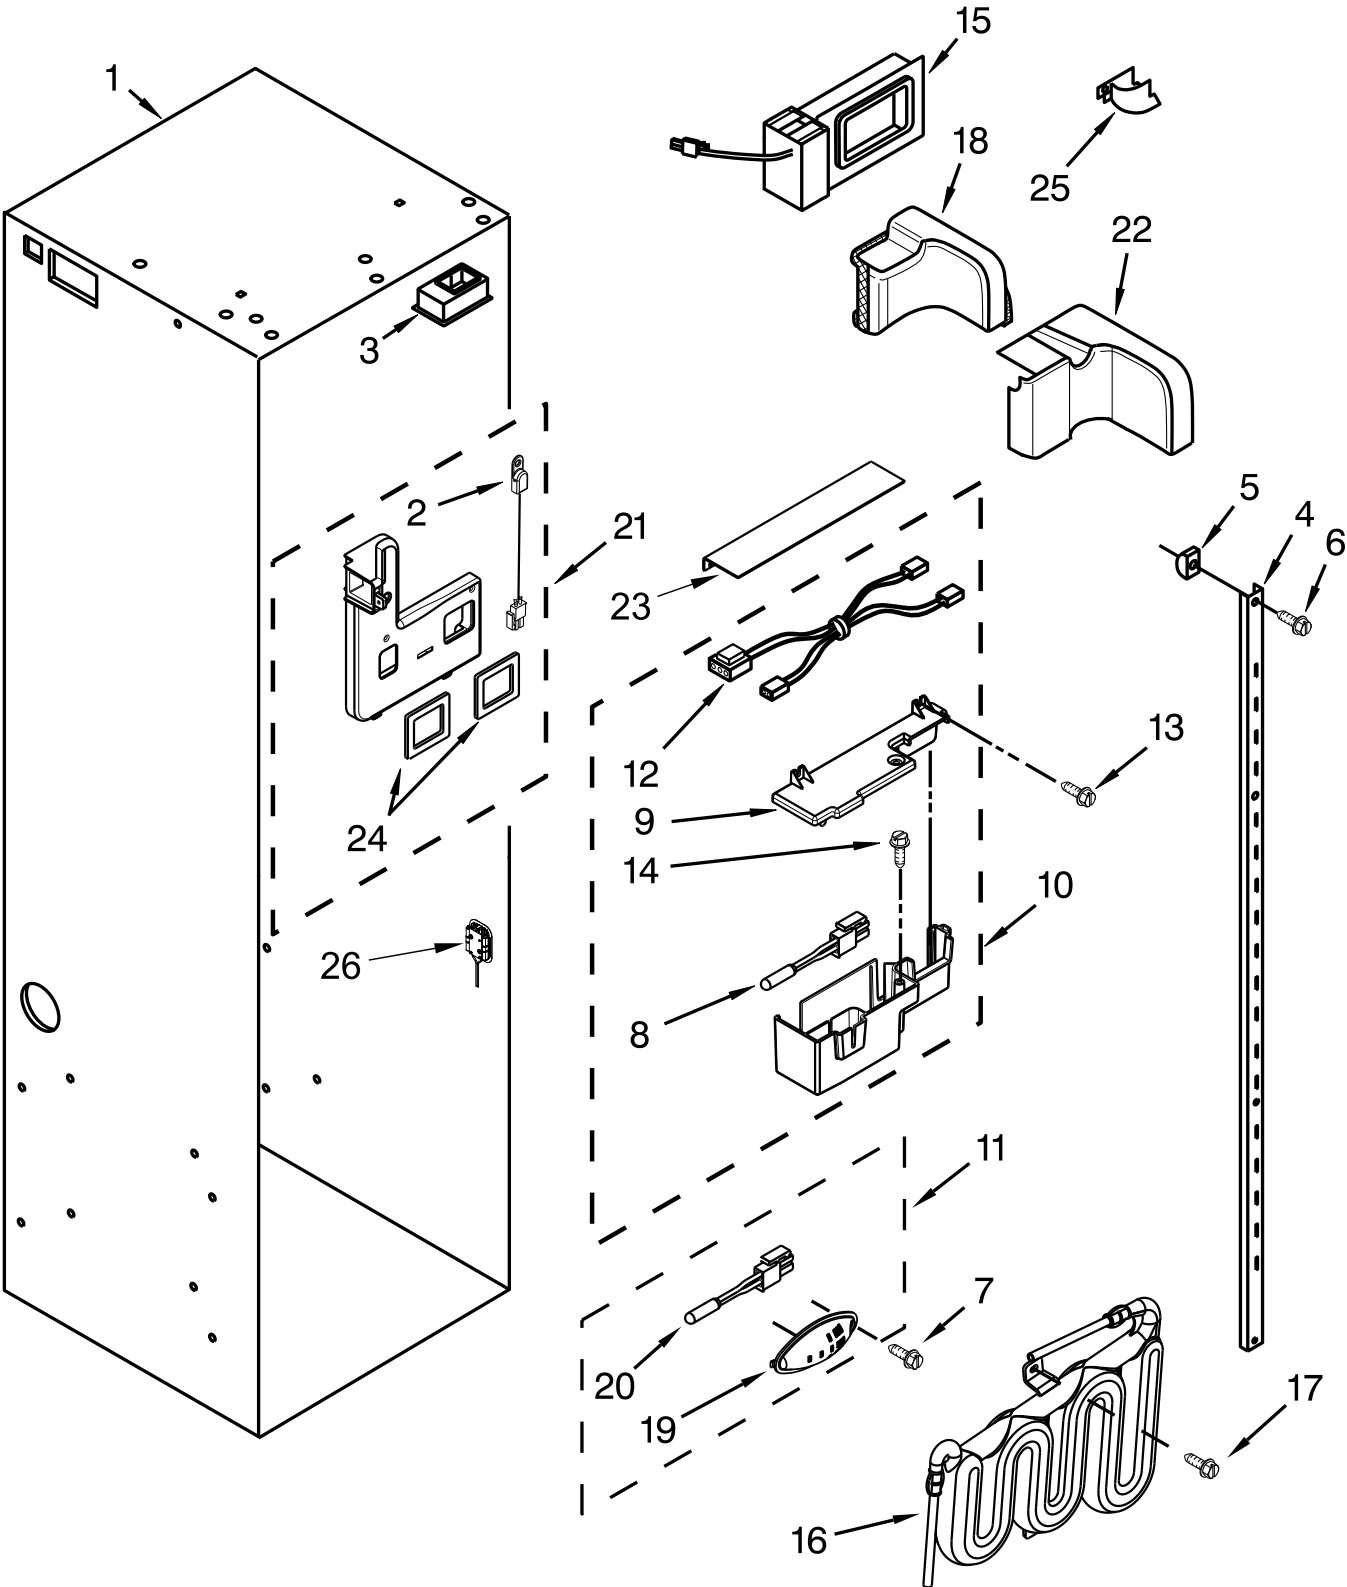

REFRIGERATOR LINER PARTS

REFRIGERATOR LINER PARTS

<u>Illus.</u> <u>No.</u>	<u>Part No.</u>	<u>Description</u>	<u>Illus.</u> <u>No.</u>	<u>Part No.</u>	<u>Description</u>	<u>Illus.</u> <u>No.</u>	<u>Part No.</u>	<u>Description</u>
1		Liner (Not A Serviceable Part)	11	2317844	Assembly, Thermistor	20	2188820	Thermistor
2	2306010	Thermistor	12	2310205	Assembly, Meat Pan Wire	21	W10475010	Assembly, Spacer
3	2208970	Duct, Air	13	8533929	Screw (Stainless)	22	2309087	Cover, Air Diffuser
4	2259077	Ladder, Shelf	14	486194	Screw	23	W10159488	Diverter, Crisper Cover
5	520965	Support, Ladder	15	2221296	Assembly, Air Baffle	24	2259398	Seal, Air Duct
6	2006475	Screw (White)	16	W10645131	Reservoir, Water	25	2003577	Guard, Air Return
7	487539	Screw (Stainless)	17	W10141518	Screw	26	W10607479	Assembly, LED Module
8	2302937	Thermistor	18	2309222	Assembly, Air Diffuser			
9	2302986	Lid, Baffle	19	2317105	Cover, Thermistor			
10	W10169528	Assembly, Control Baffle