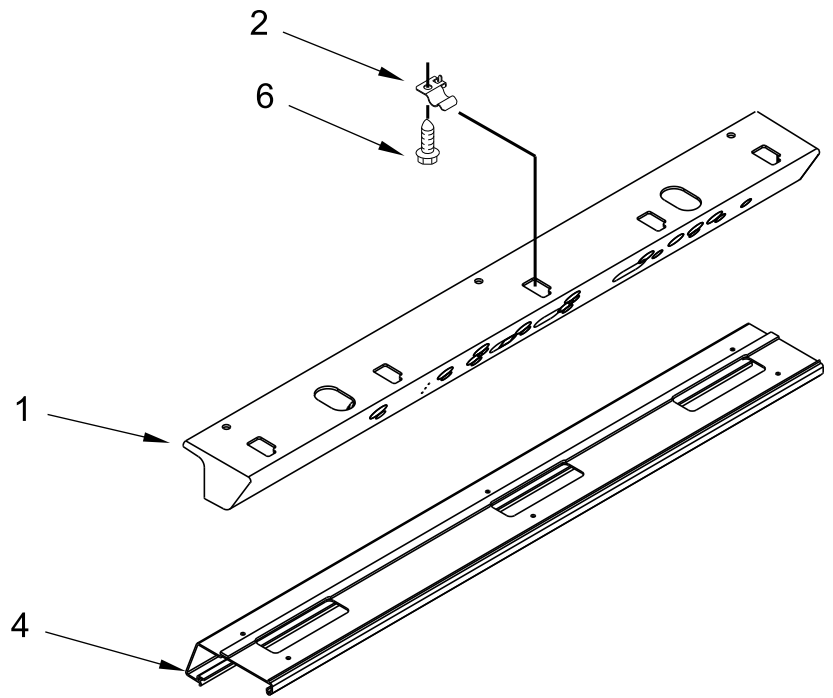

CONTROL PANEL PARTS

CONTROL PANEL PARTS

<u>Illus.</u> <u>No.</u>	<u>Part No.</u>	<u>Description</u>	<u>Illus.</u> <u>No.</u>	<u>Part No.</u>	<u>Description</u>	<u>Illus.</u> <u>No.</u>	<u>Part No.</u>	<u>Description</u>
1	W10798005	Control Box	4	2324973	Bracket, Control Box	6	487539	Screw (Stainless)
2	2317000	Clip, Control Box	5	W10142283	Screw (White)	7	W10760791	Assembly, User Interface
3	W10458299	Wire, Jumper