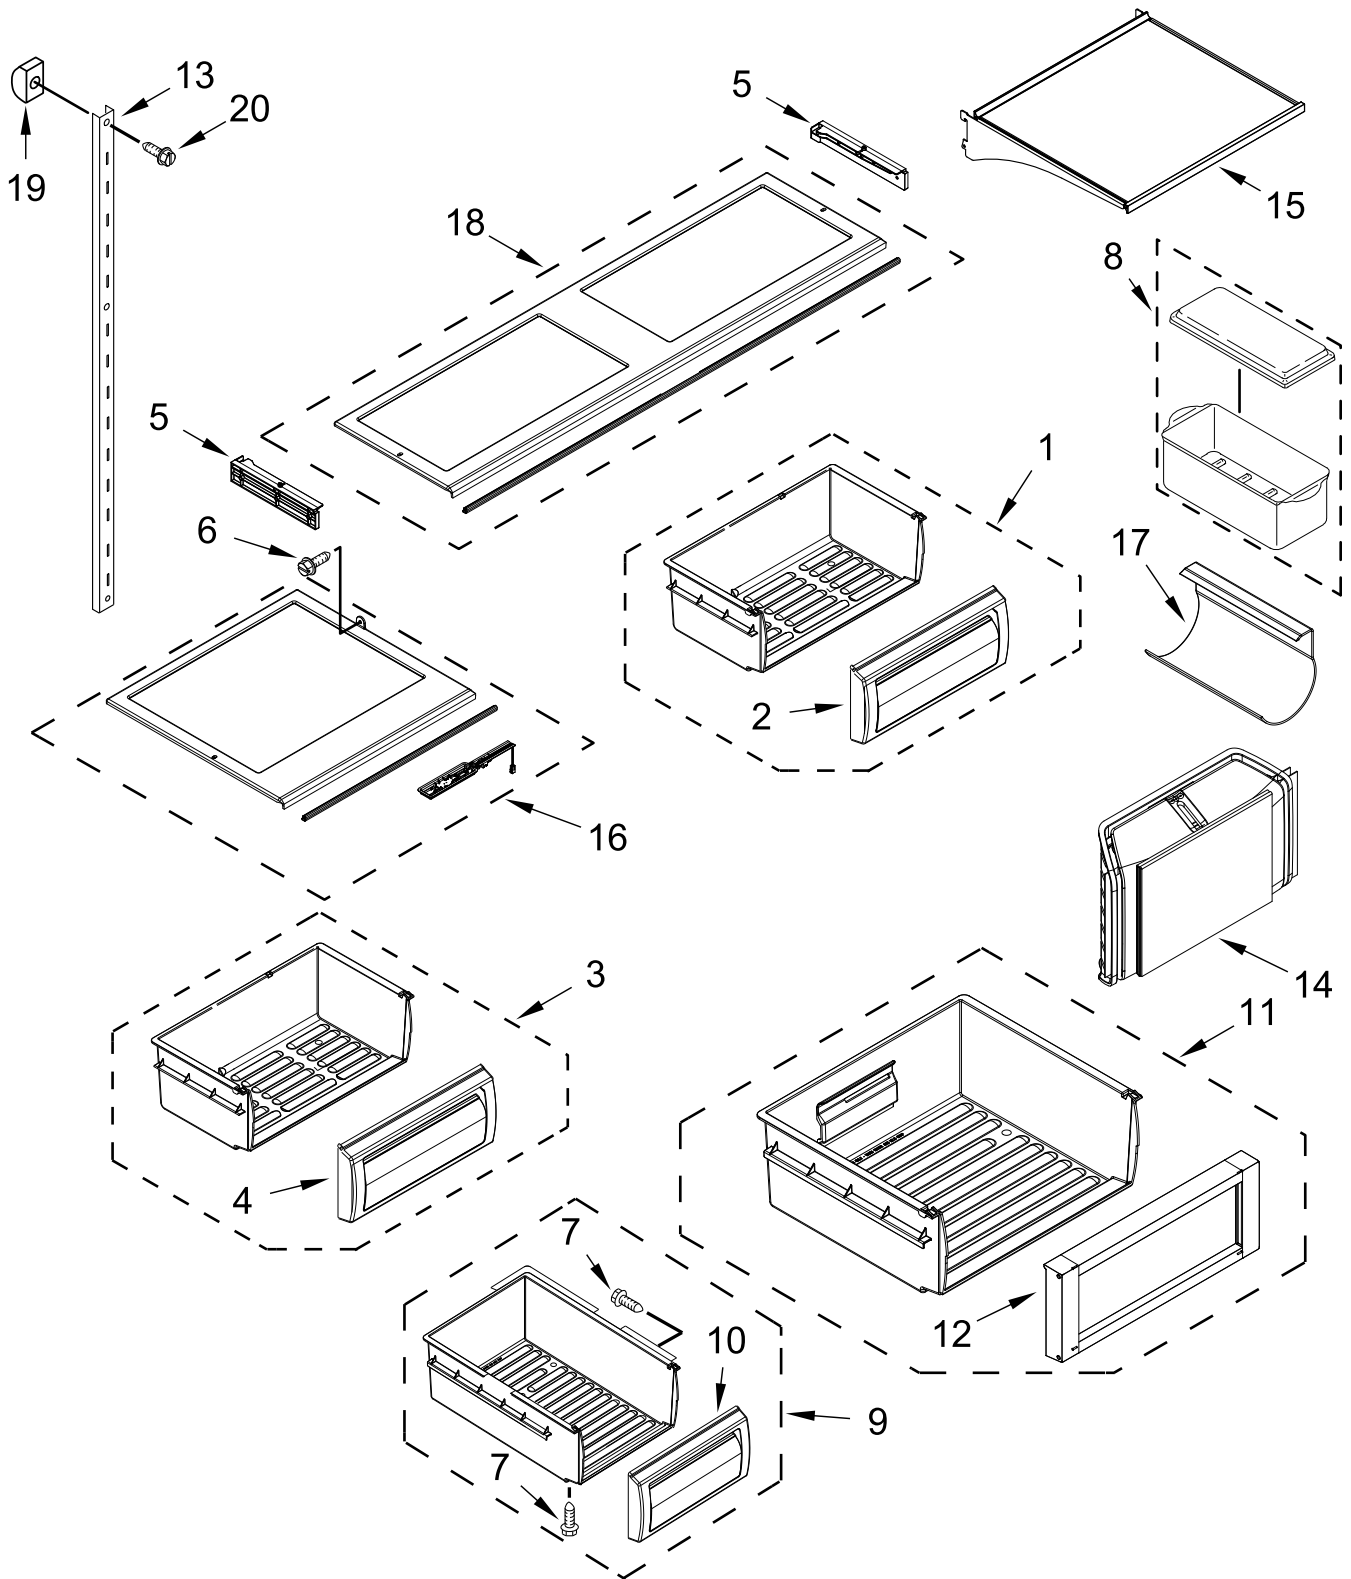

SHELF PARTS

SHELF PARTS

<u>Illus.</u> <u>No.</u>	<u>Part No.</u>	<u>Description</u>	<u>Illus.</u> <u>No.</u>	<u>Part No.</u>	<u>Description</u>	<u>Illus.</u> <u>No.</u>	<u>Part No.</u>	<u>Description</u>
1	W10529577	Assembly, Crisper Pan	9	W10600690	Assembly, Ice Pan	17	W10701859	Rack, Wine
2	W10529562	Assembly, Crisper Pan Front	10	W10600687	Assembly, Ice Pan Front	18	W10578296	Cover, Crisper
3	W10529581	Assembly, Deli Pan	11	W10609697	Assembly, Freezer Pan	19	520965	Support, Ladder
4	W10529566	Assembly, Deli Pan Front	12	W10609699	Assembly, Freezer Pan Front	20	2001377	Screw
5		Support, Crisper Cover Left Hand	13		Ladder, Shelf Left and Right Hand			
	W10569854	Grey Right Hand		W10569878	Grey Center			
	W10569853	Grey		W10633564	Grey			
6	488568	Screw (Stainless)	14	W10593207	Assembly, Produce Preserver			
7	488886	Screw	15	W10568582	Assembly, Shelf			
8	2221071	Assembly, Egg Bin	16	W10578291	Cover, Deli Bin