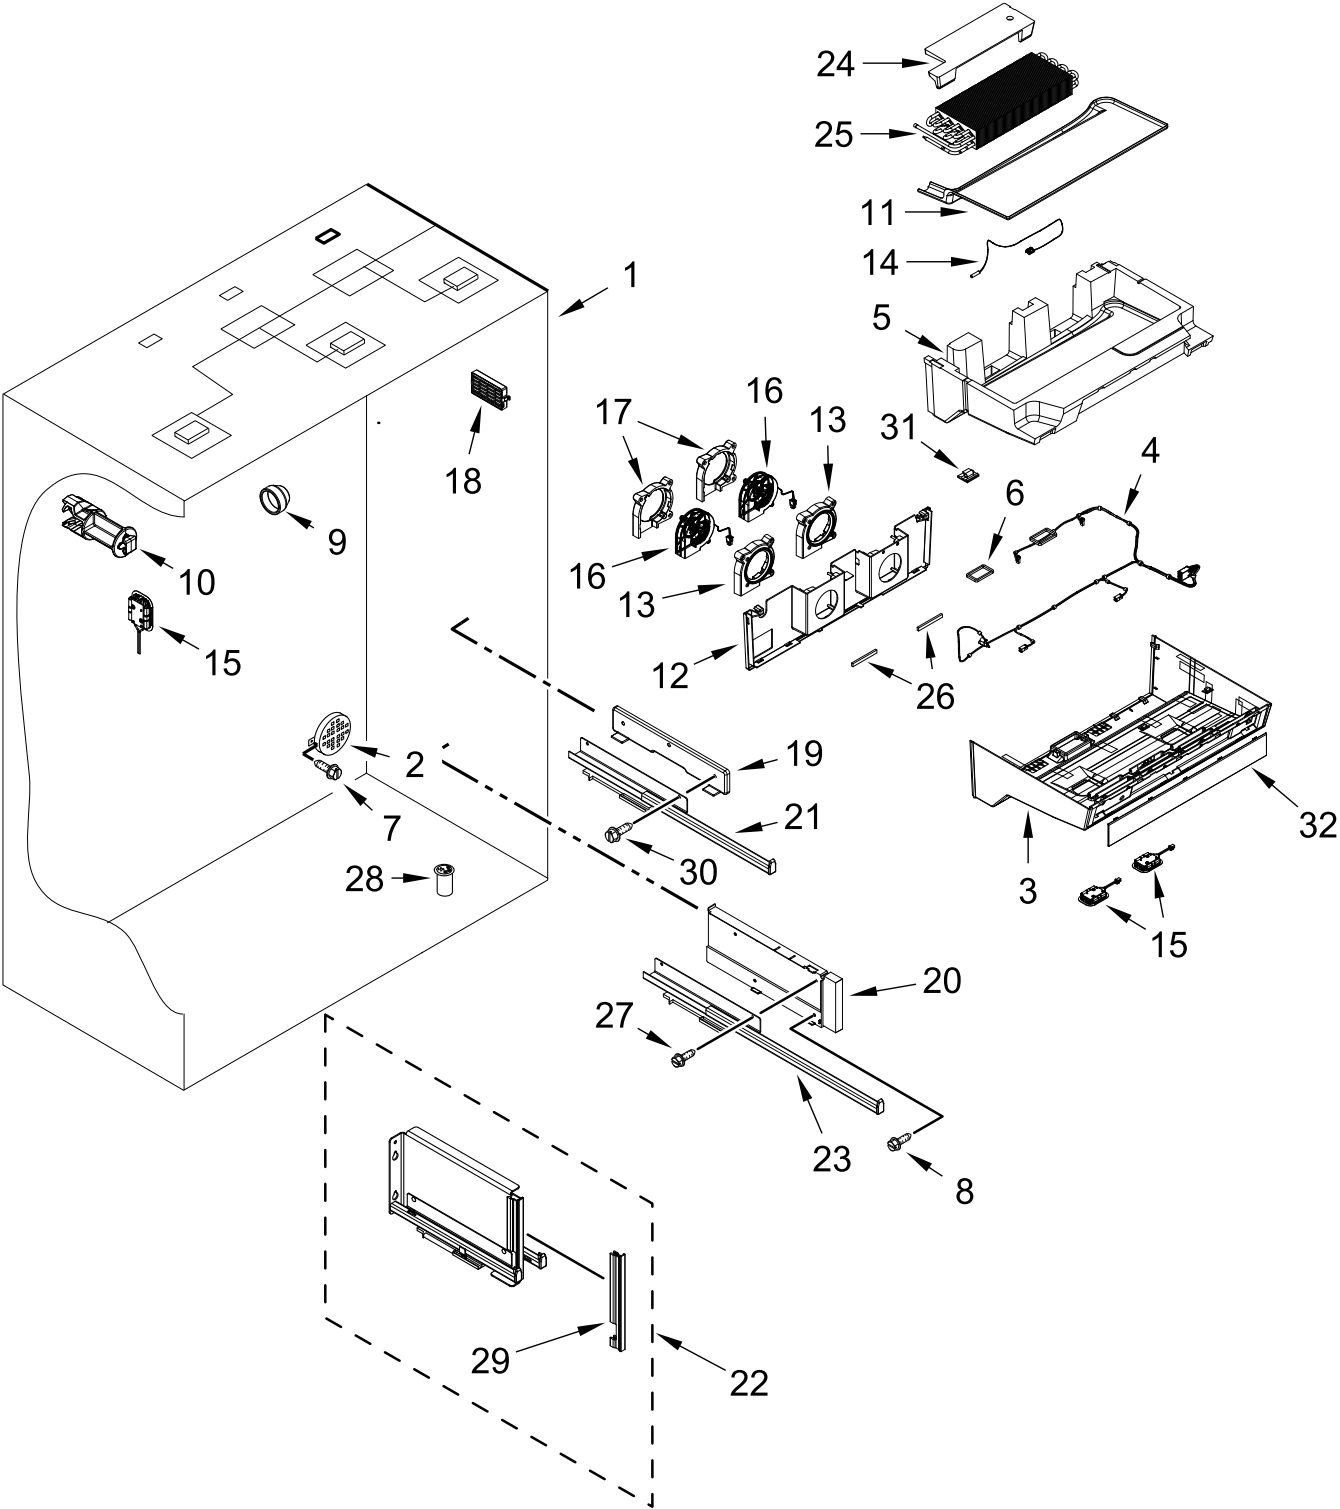

REFRIGERATOR LINER PARTS

REFRIGERATOR LINER PARTS

<u>Illus.</u> <u>No.</u>	<u>Part No.</u>	<u>Description</u>	<u>Illus.</u> <u>No.</u>	<u>Part No.</u>	<u>Description</u>	<u>Illus.</u> <u>No.</u>	<u>Part No.</u>	<u>Description</u>
1		Liner, Refrigerator (Not Servicable)	12	W10555484	Cover, Evaporator (Rear)	22	W10582976	Assembly, Center Support
2	W10600588	Cover, Air Return	13	W10538315	Housing, Fan (Front)	23		Slide, Deli Pan
3	W10555476	Cover, Evaporator	14	W10667607	Thermistor		W10569890	Left Hand
4	W10565852	Assembly, Evaporator Wire (Includes Evaporator Thermistor)	15	W10607479	Assembly, LED Module		W10615641	Right Hand
5	W10555478	Insulation, Evaporator (Lower)	16	W10704104	Fan, Icebox	24	W10555472	Insulation, Evaporator (Upper)
6	W10638137	Gasket, Evaporator Outlet	17	W10538317	Housing, Fan (Rear)	25	W10552972	Assembly, Evaporator
7	487539	Screw (Stainless)	18	W10315189	Filter, Air	26	W10740077	Gasket, Evaporator Housing (Rear)
8	W10215666	Screw	19	W10569850	Spacer, Crisper	27	8533929	Screw (Stainless)
9	W10699426	Support, Evaporator Assembly	20		Spacer, Deli	28	W10608798	Body, Valve Tube
10	W10555493	Clip, Evaporator Mounting		W10569847	Left Hand	29	W10703833	Bracket, Crisper
11	W10555480	Shield, Evaporator Heat		W10569844	Right Hand	30	8533928	Screw
			21		Slide, Crisper Pan	31	W10741189	Clip, Wiring
				W10569887	Left Hand	32	W10776331	Assembly, User Interface
				W10569886	Right Hand