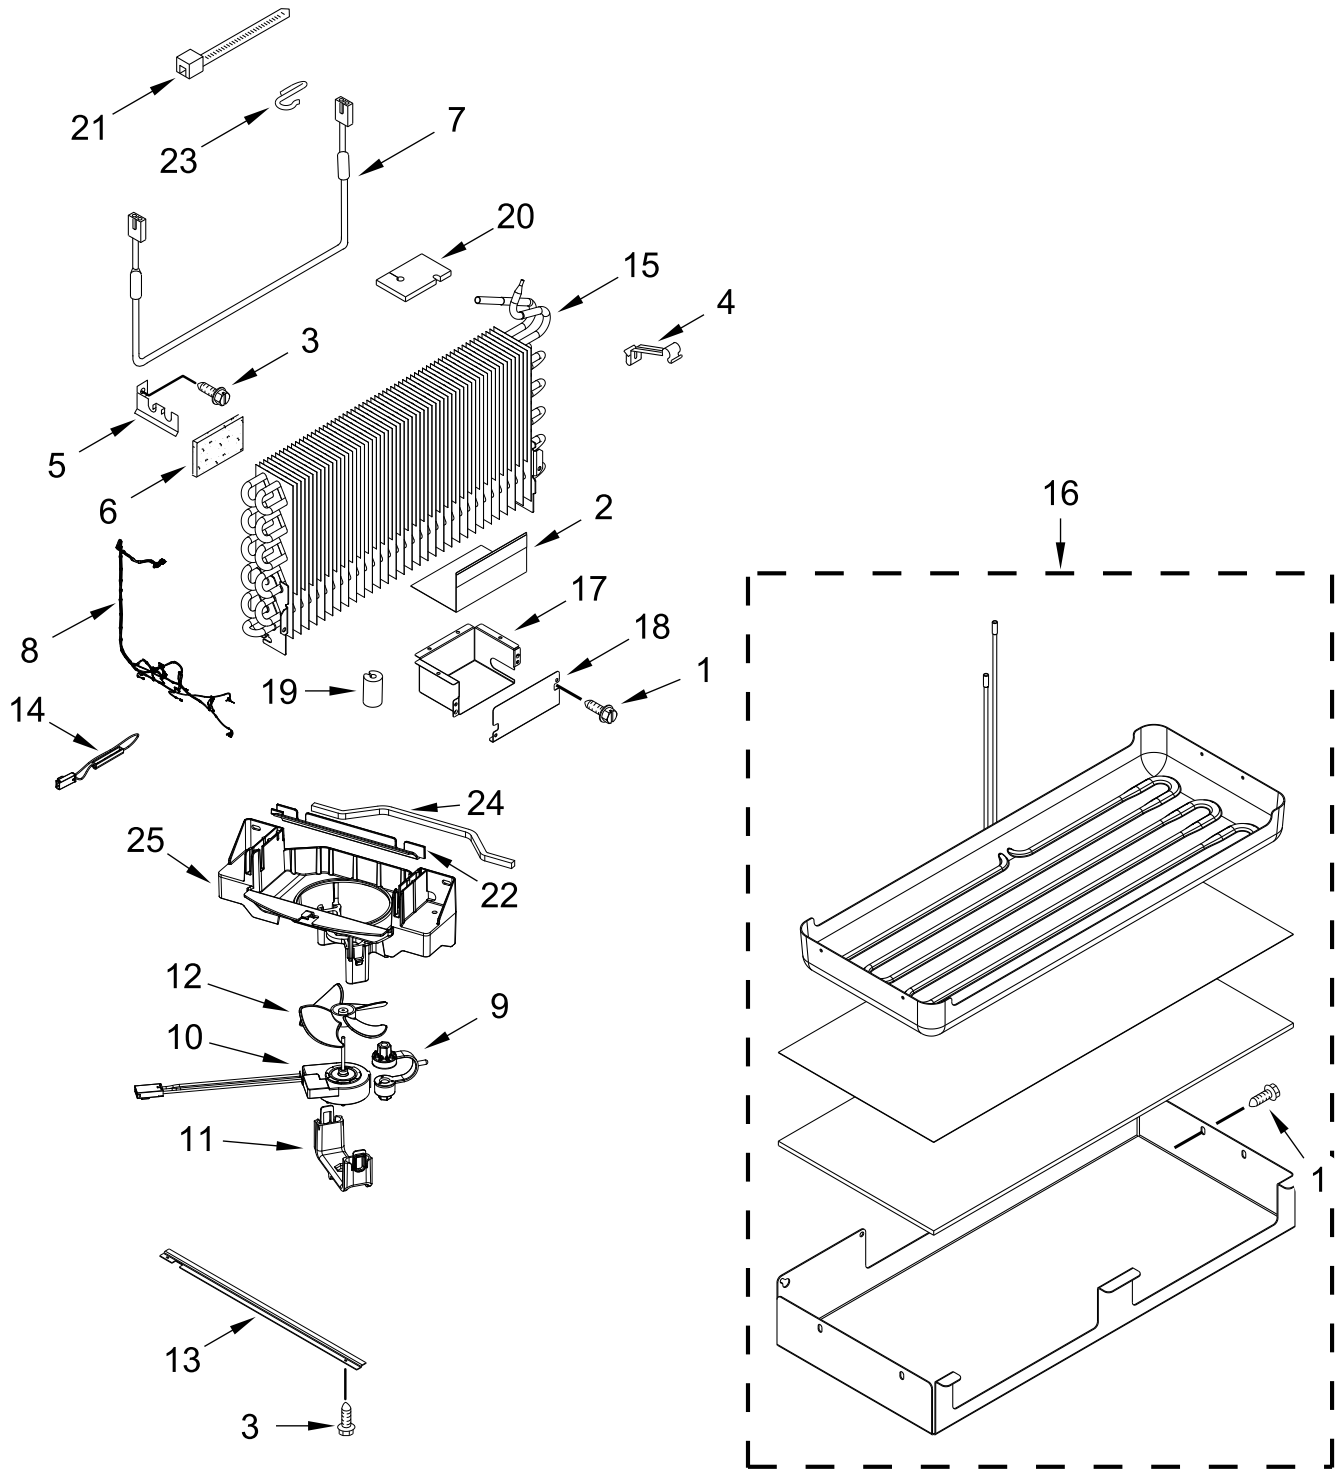

LOWER UNIT AND TUBE PARTS

LOWER UNIT AND TUBE PARTS

<u>Illus.</u> <u>No.</u>	<u>Part No.</u>	<u>Description</u>	<u>Illus.</u> <u>No.</u>	<u>Part No.</u>	<u>Description</u>	<u>Illus.</u> <u>No.</u>	<u>Part No.</u>	<u>Description</u>
1	304392	Screw	10	W10556724	Motor, Fan	19	2319835	Grommet, Condenser
2	W10321050	Shelf, Wiring Cover	11	12956601	Clip, Fan Motor	20	W10703410	Block, Evaporator Water Filter
3	486194	Screw	12	2200509	Blade, Fan	21	2155774	Tie, Wire
4	2307944	Clip, Evaporator Heater	13	2320554	Support, Drain Pan	22	W10567169	Diverter, Air Shroud
5	2307945	Bracket, Evaporator Heater Mounting	14	W10602825	Assembly, Fuse Jumper Wire	23	2317920	Clip, Defrost Heater
6	2169104	Sealer, Insulation	15	W10524054	Assembly, Evaporator	24	W10762685	Gasket
7	W10524056	Heater, Defrost	16	W10735008	Assembly, Drain Pan	25	W10803566	Shroud, Evaporator Fan
8		Assembly, Freezer Wire (Not Serviced)	17	W10321048	Cover, Wire Box			
9	12951101	Grommet, Fan Motor	18	W10309012	Cover, Wiring