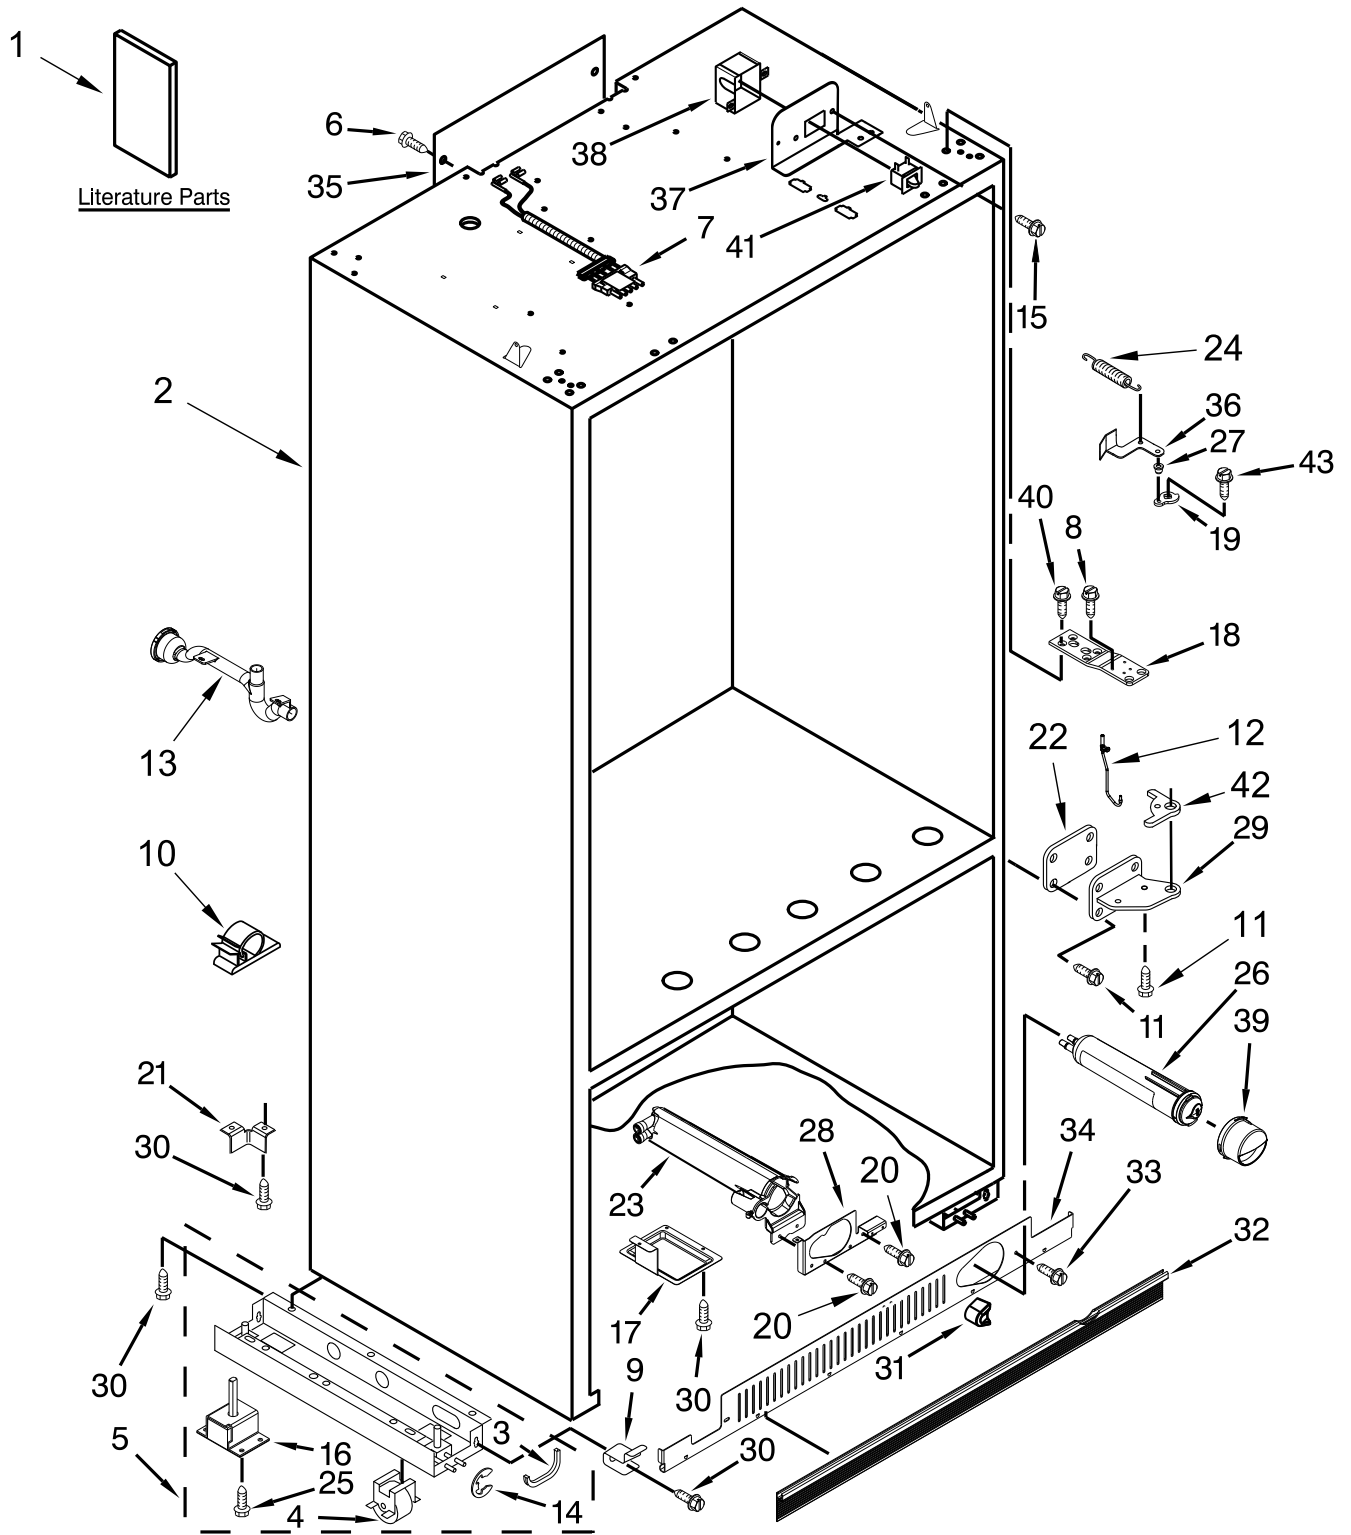

CABINET PARTS

CABINET PARTS

<u>Illus. No.</u>	<u>Part No.</u>	<u>Description</u>	<u>Illus. No.</u>	<u>Part No.</u>	<u>Description</u>	<u>Illus. No.</u>	<u>Part No.</u>	<u>Description</u>
1		Literature Parts	13	W10702350	Tube, Drain	31		Button, Water Filter
	W10721179	Use and Care Guide	14	2006841	Ring, Retainer		2260503B	Black
	W10632401	Energy Guide	15	487415	Screw	32		Skirt, Grille
	W10685561	Wiring Diagram	16	2005032	Leveler, Adjustable		W10188547	Black
	W10721177	Installation Instructions	17	2318189	Tray, Filter Drip	33	W10005050	Screw
	W10600683	Tech Sheet (English)	18		Hinge, Top	34	W10189196	Grille, Bottom
	W10717764	Tech Sheet (French)		2252291	Left Hand	35	W10426957	Assembly, Air Duct Cover
2		Cabinet (Not Serviced)		2252292	Right Hand	36		Arm, Extension
3	2307584	Grommet, Crossover Tube	19	2320509	Stop, Door		2267193	Left Hand
4	W10138054	Assembly, Roller	20	8533928	Screw		2267192	Right Hand
5		Assembly, Support Base	21	2006617	Bracket, Base Support (Rear)	37		Bracket, Switch
	W10279275	Left Hand	22	2207470	Shim, Door Hinge		W10741112	Left Hand
	W10138423	Right Hand	23	W10121140	Housing, Water Filter		W10741111	Right Hand
6	1163283	Screw	24	2221242	Spring, Door Closure (Green)	38	2215938	Cover, Switch
7	W10745694	Assembly, Top Switch Jumper Wire	25	486194	Screw	39		Cap, Water Filter
8	8281164	Screw (Stainless)	26	W10121146	Filter, Water		W10797527	Black
9	2307640	Bracket, Grill Mounting	27	2316859	Bushing, Extension Arm	40	8533913	Screw
10	W10663352	Clip	28	W10674648	Bracket, Filter	41	1118894	Switch, Rocker Arm
11	W10162602	Screw	29	2252299	Hinge, Bottom Refrigerator Door	42	W10188434	Cover, Gap (Bottom)
12	W10577944	Water Line	30	W10001250	Screw	43	8533980	Screw