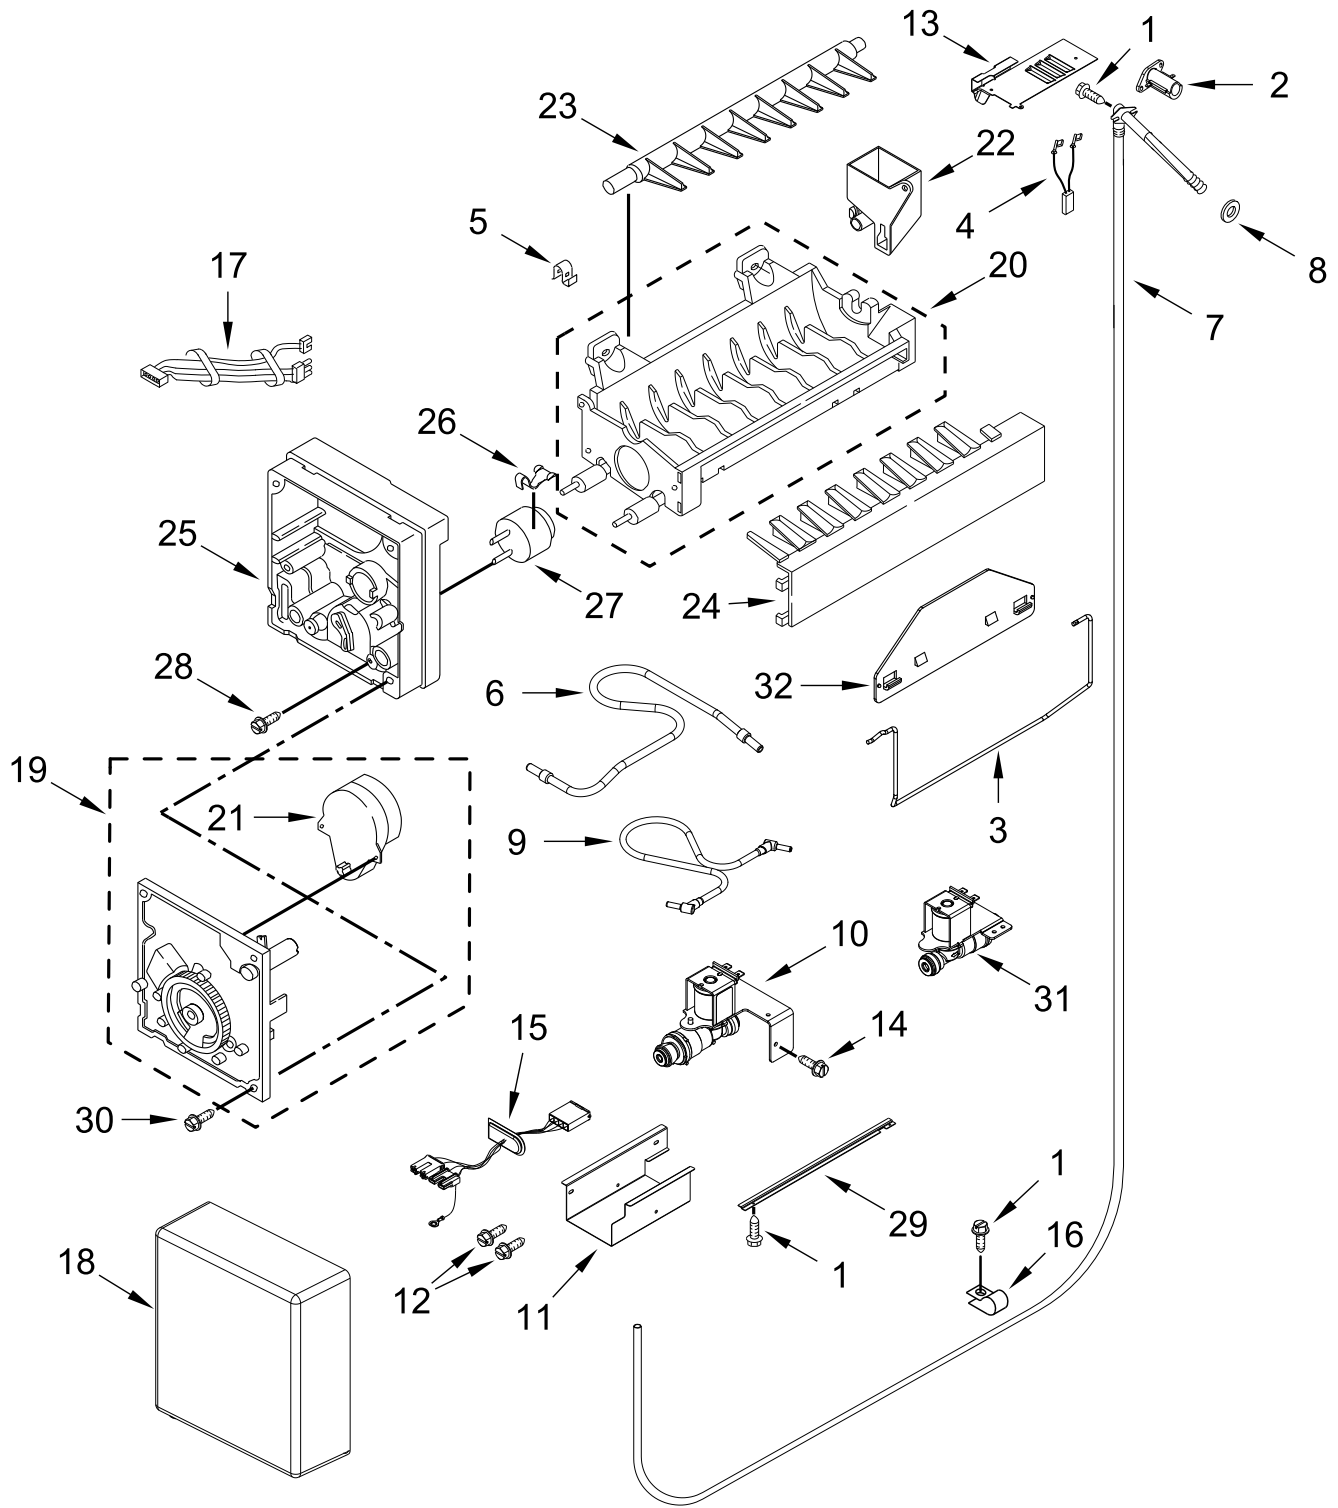

ICE MAKER PARTS

ICE MAKER PARTS

<u>Illus.</u> <u>No.</u>	<u>Part No.</u>	<u>Description</u>	<u>Illus.</u> <u>No.</u>	<u>Part No.</u>	<u>Description</u>	<u>Illus.</u> <u>No.</u>	<u>Part No.</u>	<u>Description</u>
1	486194	Screw	13	2221231	Shield, Heat	25	2195914	Support, Housing
2	2221240	Heater, Fill Tube	14	304392	Screw	26	2315522	Retainer, Thermostat
3	2304352	Arm, Shut Off	15	W10565837	Assembly, Water Valve Wire	27	627985	Thermostat
4	W10482373	Assembly, Fill Tube Heater Wire	16	2208136	Clip, Water Tube	28	W10001280	Screw
5	628379	Clip, Thermal Fuse	17	W10508673	Assembly, Ice Maker Wire	29	2320559	Support, Valve
6	W10619899	Tube, Filter Inlet	18	W10289690	Cover, Icemaker	30	489276	Screw
7	2317847	Assembly, Water Inlet Tube	19	626691	Assembly, Module and Motor	31	W10578757	Valve, Isolation (No Flow Washer)
8	1106508	Gasket, Seal	20	628228	Assembly, Mold and Heater (Also Order 542638)	32	2304353	Extension, Shut Off Arm
9	W10635851	Tube, Filter Outlet	21		Motor (Not Available, Order #19)	100	W10645967	Assembly, Complete Icemaker
10	W10574769	Valve, Solenoid	22	W10392442	Cup, Water Fill			
11	W10619291	Shield, Valve Electrical	23	627843	Ejector			
12	W10001250	Screw	24	W10699925	Stripper, Ice