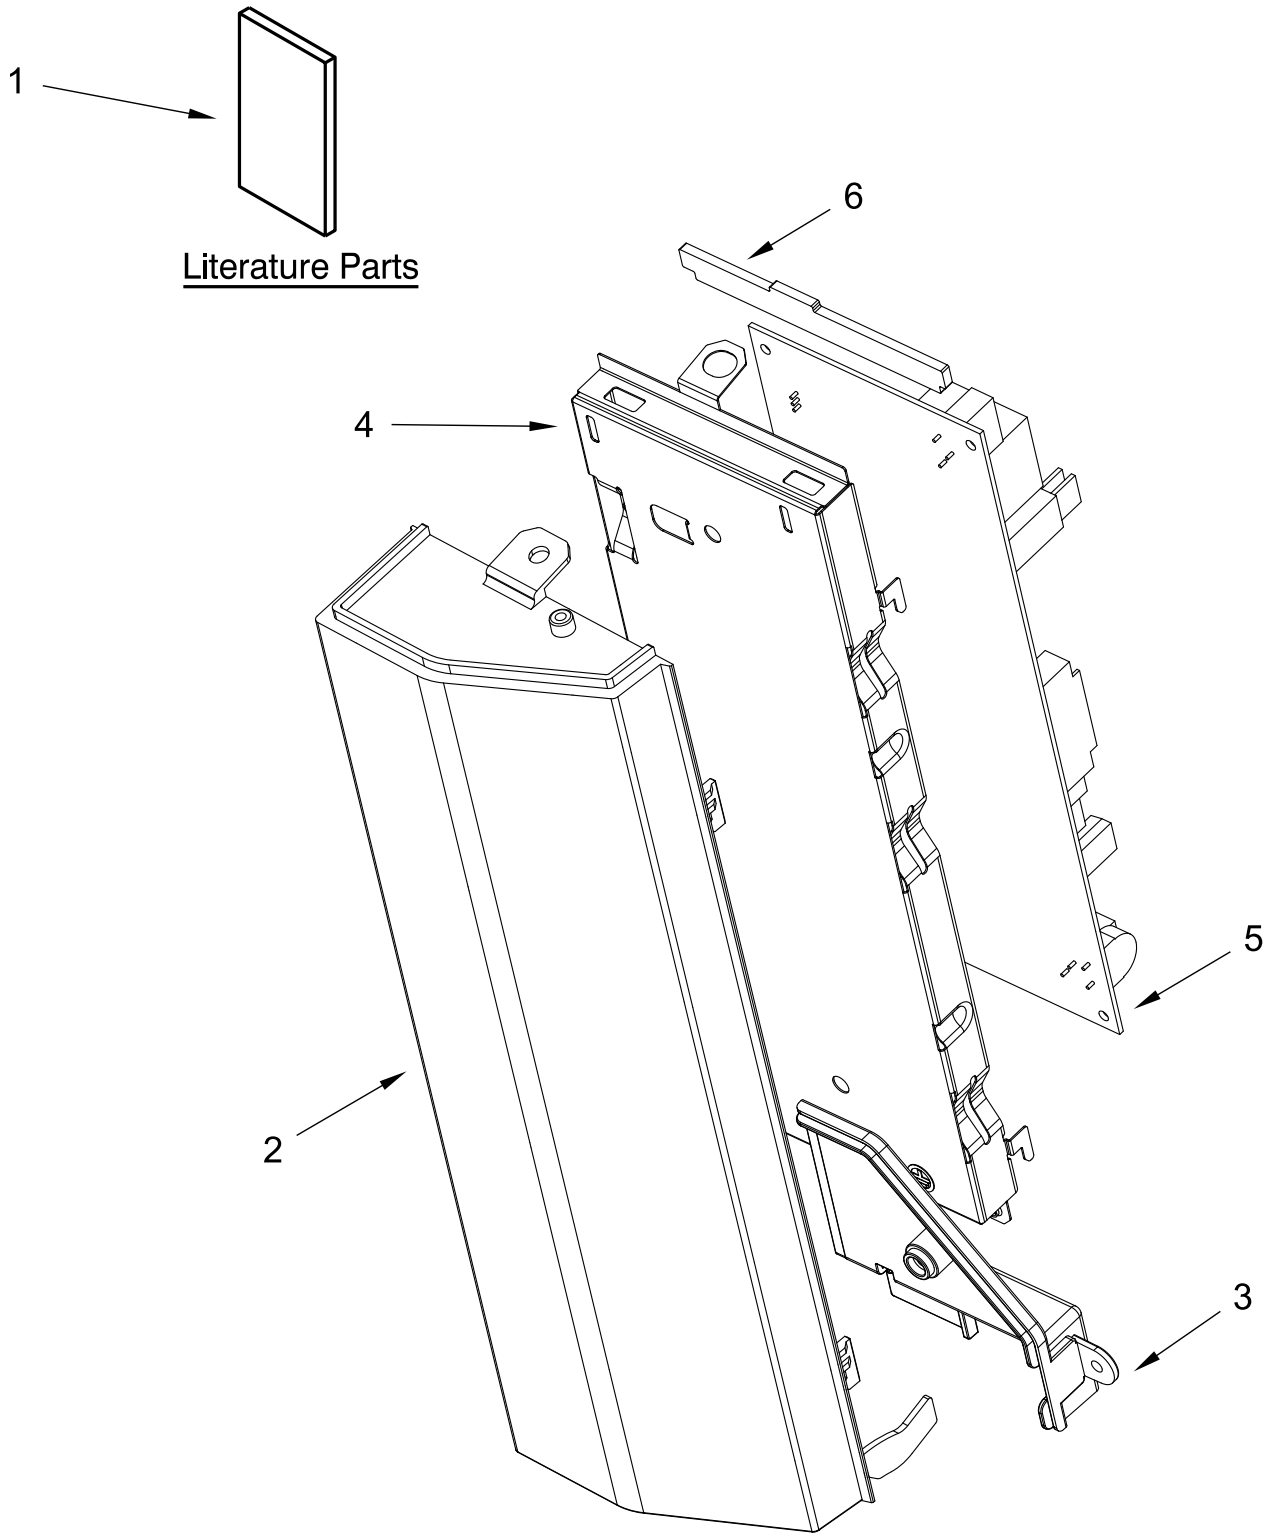

KitchenAid®

**1.9 CUBIC FOOT MICROWAVE HOOD
(Sensor Convection)**

MODELS:

KMHC319EWH0 (White)
KMHC319EBL0 (Black)
KMHC319ESS0 (Stainless)

CONTROL PANEL PARTS

CONTROL PANEL PARTS

<u>Illus.</u> <u>No.</u>	<u>Part No.</u>	<u>Description</u>
1		Literature Parts
	W10652354	Installation Instructions
	W10644753	Use and Care Guide
	W10644756	Quick Reference Guide
	W10644755	Tech Sheet

DOOR PARTS

DOOR PARTS

<u>Illus.</u> <u>No.</u>	<u>Part No.</u>	<u>Description</u>
1	W10540731	Lens
2	W10557532	Control
3	W10478216	Holder, UI
4	W10540298	Plate, UI Insulation
5	W10617743	Cover, UI
6	W10476546	Bracket, Door
7	W10604264	Assembly, Handle
8	W10540736	Cushion, Handle
9		Cover, Screw
	W10571119	White
	W10478657	Black
10		Bracket, Outer Door
	W10571118	White
	W10478656	Black