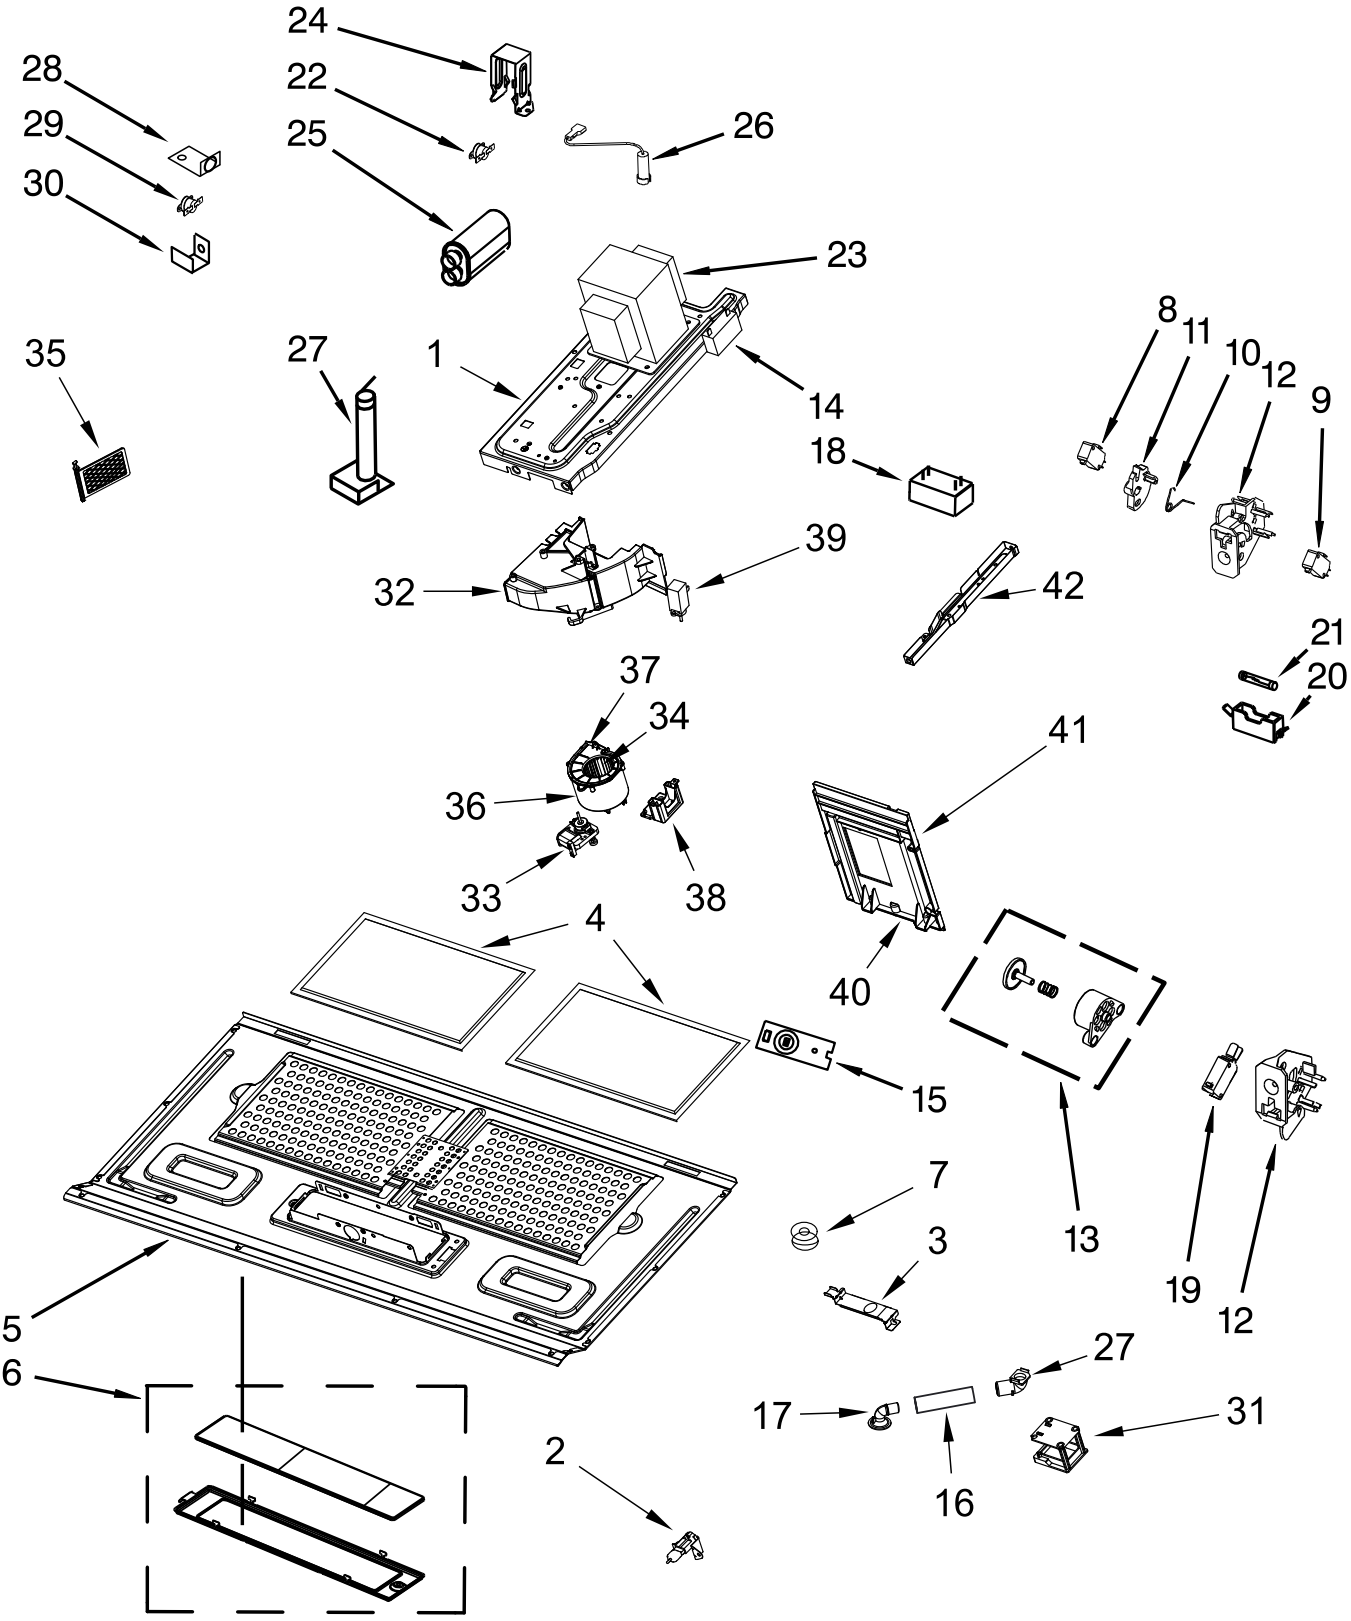

INTERIOR AND VENTILATION PARTS

INTERIOR AND VENTILATION PARTS

<u>Illus.</u> <u>No.</u>	<u>Part No.</u>	<u>Description</u>	<u>Illus.</u> <u>No.</u>	<u>Part No.</u>	<u>Description</u>	<u>Illus.</u> <u>No.</u>	<u>Part No.</u>	<u>Description</u>
1	W10540723	Chassis	15	W10536989	Thermistor PCBA	30	8206223	Clip
2	W10208564	Lamp, Halogen	16	W10510235	Tube, Smart Pop Sound	31	W10508748	PCBA, Smart Pop
3	W10525853	Terminal, Smart Pop	17	W10510234	Terminal, Smart Pop	32	W10631701	Magnetron, Air Guide
4	W10535950	Filter, Grease	18	W10568805	Resistor, Cement	33	W10536556	Motor, Cooling
5	W10571126	Plate, Bottom	19	W10211974	Switch, Micro	34	W10533503	Wheel, Cooling Fan
6	W10240330	Assembly, Lamp Glass and Holder	20	W10245194	Holder, Fuse	35	W10533486	Valve, Door
7	W10510237	Spacer, Smart Pop	21	W10138793	Fuse	36	W10533501	Housing, Cooling Fan
8	W10269457	Microswitch	22	W10591803	Thermostat, Magnetron	37	W10533502	Cover, Cooling Fan
9	W10269458	V15T16-CZ200/NC/NO Microswitch	23	W10709970	Transformer, High Voltage	38	W10533480	Holder, NTC
10	W10156812	V15T16-CC200/NC Spring, Interlock	24	W10518719	Bracket, Capacitor	39	W10458325	Actuator
11	W10156811	Plate, Cam	25	W10561770	Capacitor, High Voltage	40	W10533107	Deflector, Air
12		Support, Interlock	26	W10575765	Diode, High Voltage	41	W10571453	Insulation, Side
	8206419	Top	27	W10510233	Terminal, PCBA Smart Pop	42	W10540718	Bracket, Cavity
	W10156813	Bottom	28	W10259248	Cover, Thermostat			
13	W10197758	Assembly, Piston	29	W10599629	Thermostat, Convection			
14	W10605897	Capacitor, Hood Motor