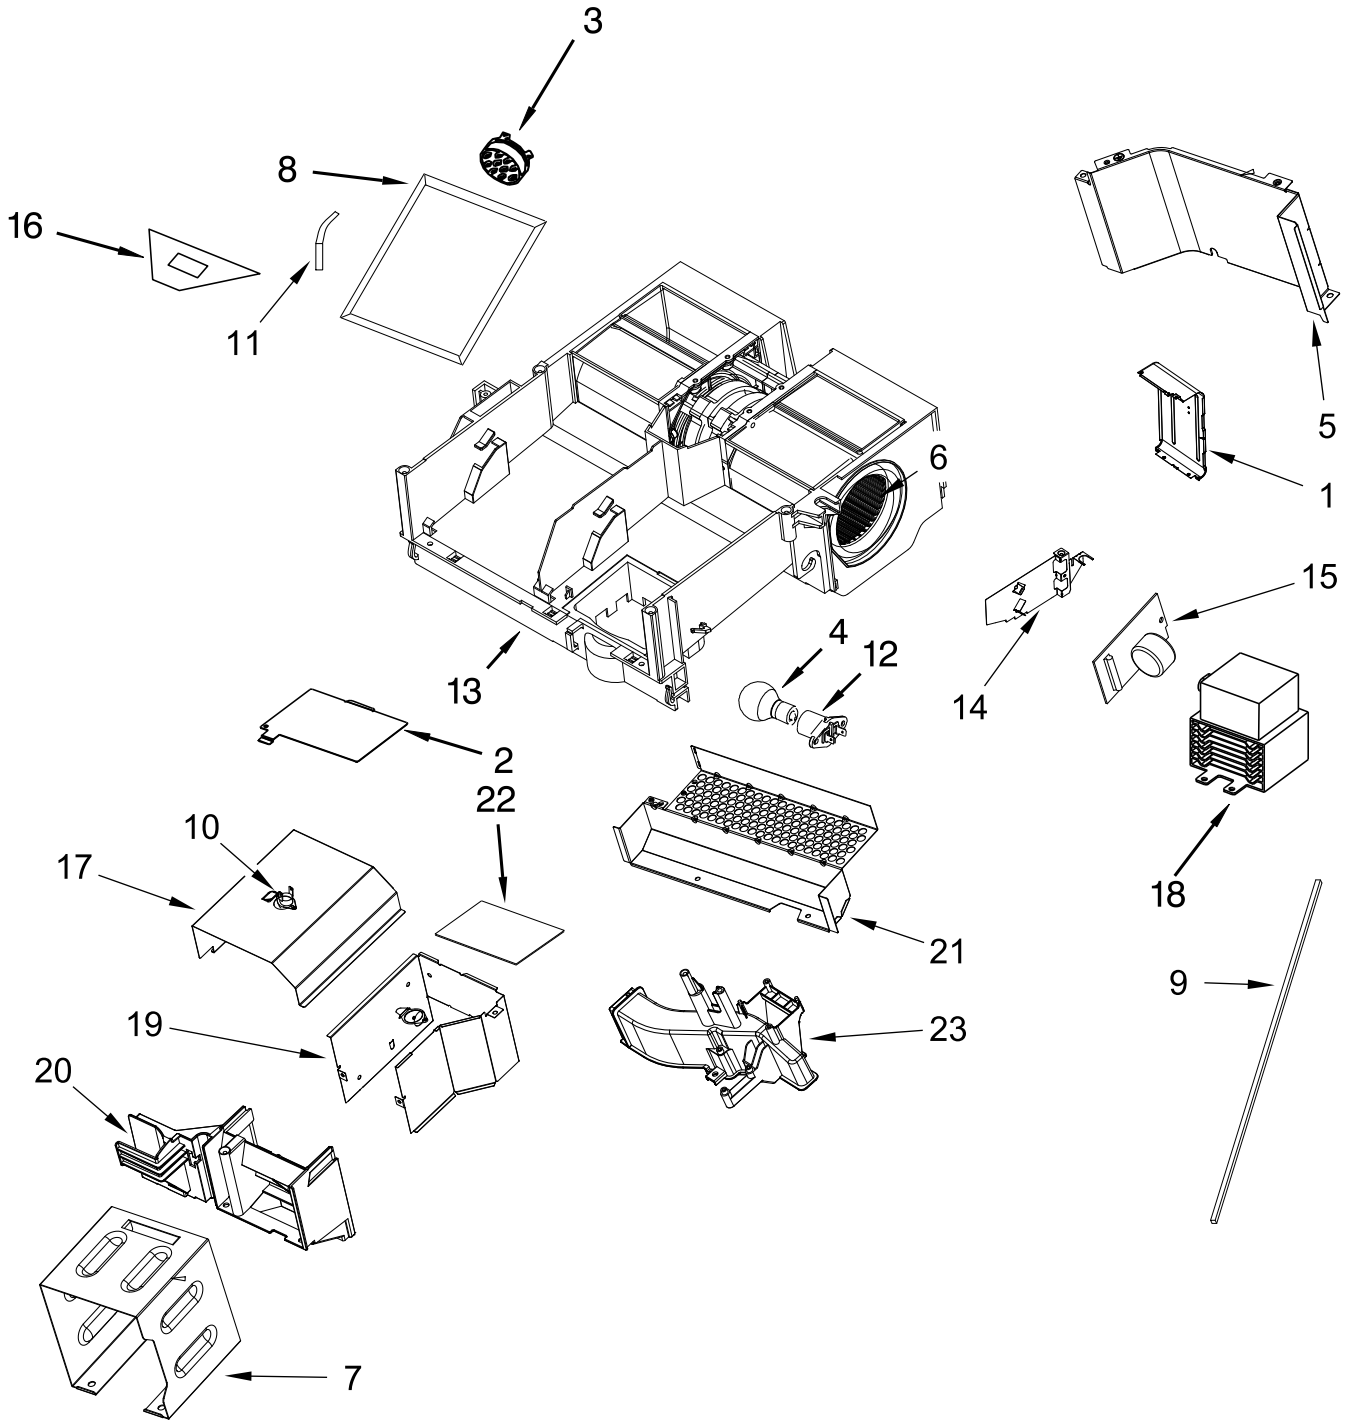

AIR FLOW PARTS

AIR FLOW PARTS

<u>Illus.</u> <u>No.</u>	<u>Part No.</u>	<u>Description</u>	<u>Illus.</u> <u>No.</u>	<u>Part No.</u>	<u>Description</u>	<u>Illus.</u> <u>No.</u>	<u>Part No.</u>	<u>Description</u>
1	W10631698	Deflector, Air	11	W10557537	Sensor, Convection	19	W10533483	Duct, Cavity (Rear)
2	8206382	Cover, Lamp	12	W10210878	Holder, Lamp Cavity	20	W10627070	Duct, Cavity (Front)
3	W10557536	Sensor, Humidity	13	W10632409	Baseplate, Air Guide			(For White Models)
4	4393681	Lamp, Cavity 30 Watt	14	W10533484	Cover, Duct (Right)		W10570209	Duct, Cavity (Front)
5	W10533487	Plate, Air Guide	15	W10531156	Board, Filter			(Black and Stainless Models)
6	W10479847	Motor, Fan	16	W10139750	Socket, Motor Wire	21	W10629803	Shield, Finger (Includes Seal)
7	W10556824	Housing, Damper	17	W10533112	Outlet, Cavity (Back)	22	W10531724	Glass, Lamp
8	8206230	Filter, Charcoal	18	W10626122	Magnetron	23	W10652714	Assembly, Air Guide Grill
9	W10571180	Seal, Foam						
10	W10654514	Thermostat, Cavity