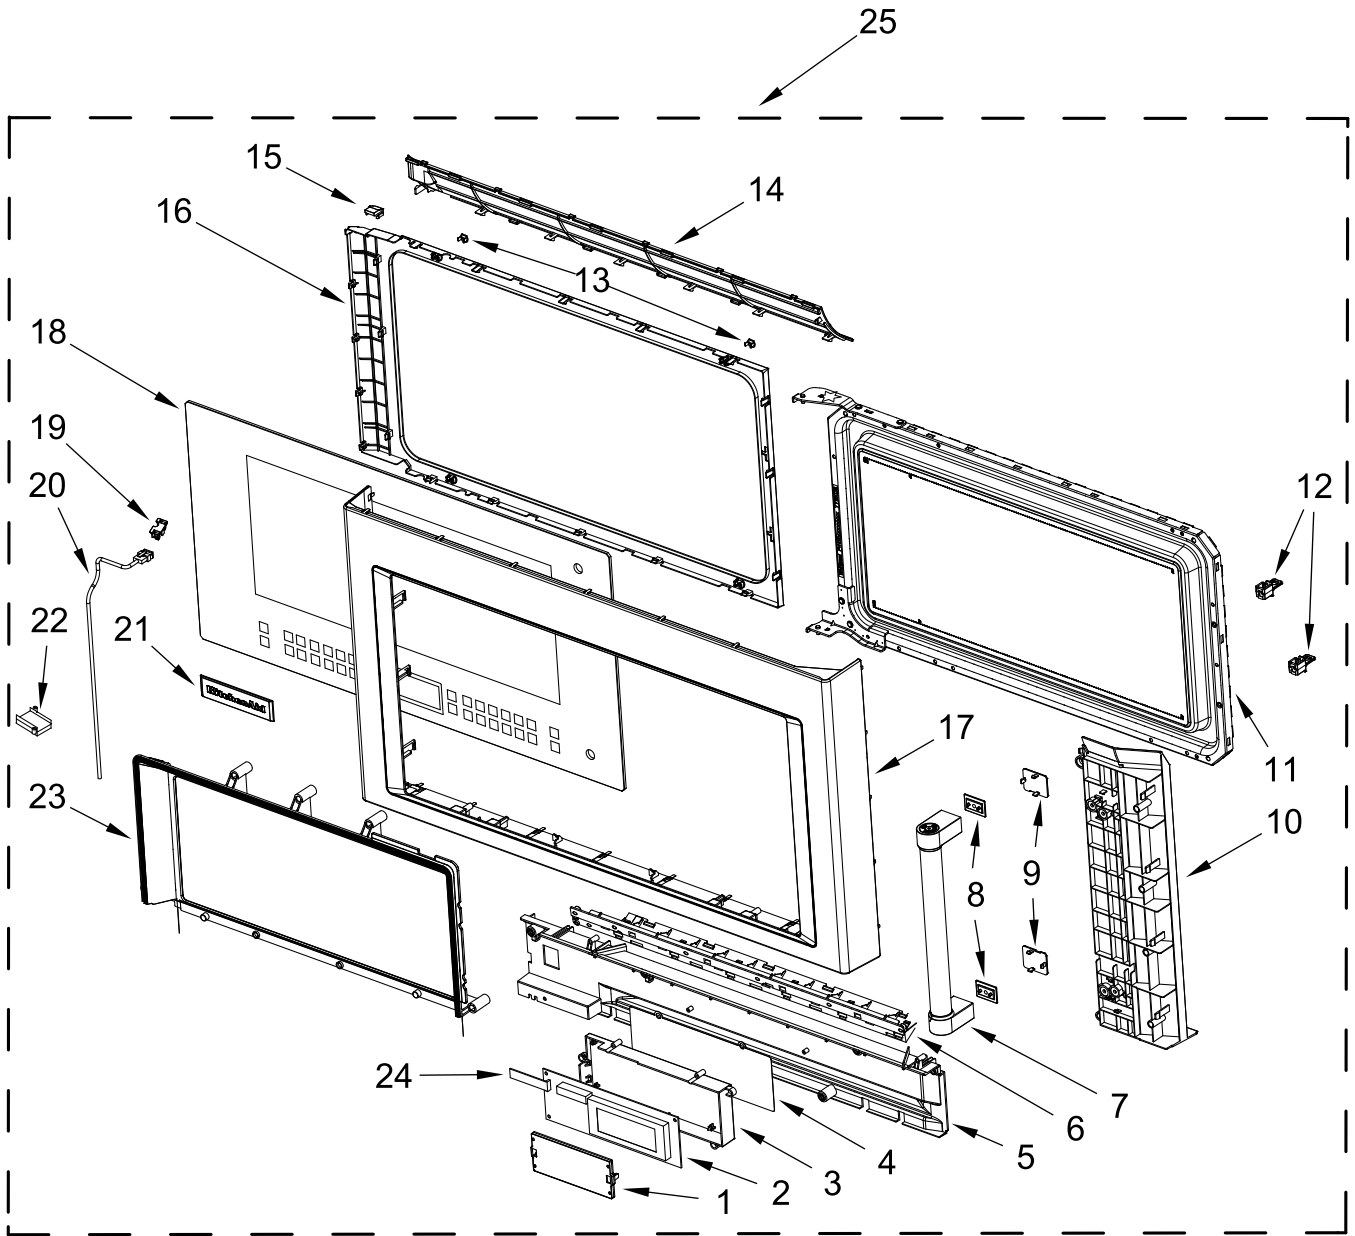

DOOR PARTS

DOOR PARTS

<u>Illus.</u> <u>No.</u>	<u>Part No.</u>	<u>Description</u>
1	W10540731	Lens
2	W10557532	Control
3	W10478216	Holder, UI
4	W10540298	Plate, UI Insulation
5	W10617743	Cover, UI
6	W10476546	Bracket, Door
7	W10604264	Assembly, Handle
8	W10540736	Cushion, Handle
9		Cover, Screw
	W10571119	White
	W10478657	Black
10		Bracket, Outer Door
	W10571118	White
	W10478656	Black

<u>Illus.</u> <u>No.</u>	<u>Part No.</u>	<u>Description</u>
11	W10568846	Body, Door (With Glass)
12	W10489272	Hooks, Door
13	W10542546	Cover, Screw
14		Frame, Back Decorating
	W10570992	White
	W10476550	Black
15	W10643448	Stopper, Door
16	W10478653	Frame, Inner
17		Assembly, Door Frame
	W10688547	White
	W10688548	Black
	W10688550	Stainless
18	W10688552	Glass, Door
19	W10478659	Holder, Door Cable

<u>Illus.</u> <u>No.</u>	<u>Part No.</u>	<u>Description</u>
20	W10508745	Wire, Door Control Cable
21	W10518673	Black
22	W10478230	Bracket, Door Cable
23	W10509362	Cable, Sensor
24	W10478647	Plate, Steam Protection
25		Door, Complete
	W10710350	White
	W10710351	Black
	W10710352	Stainless