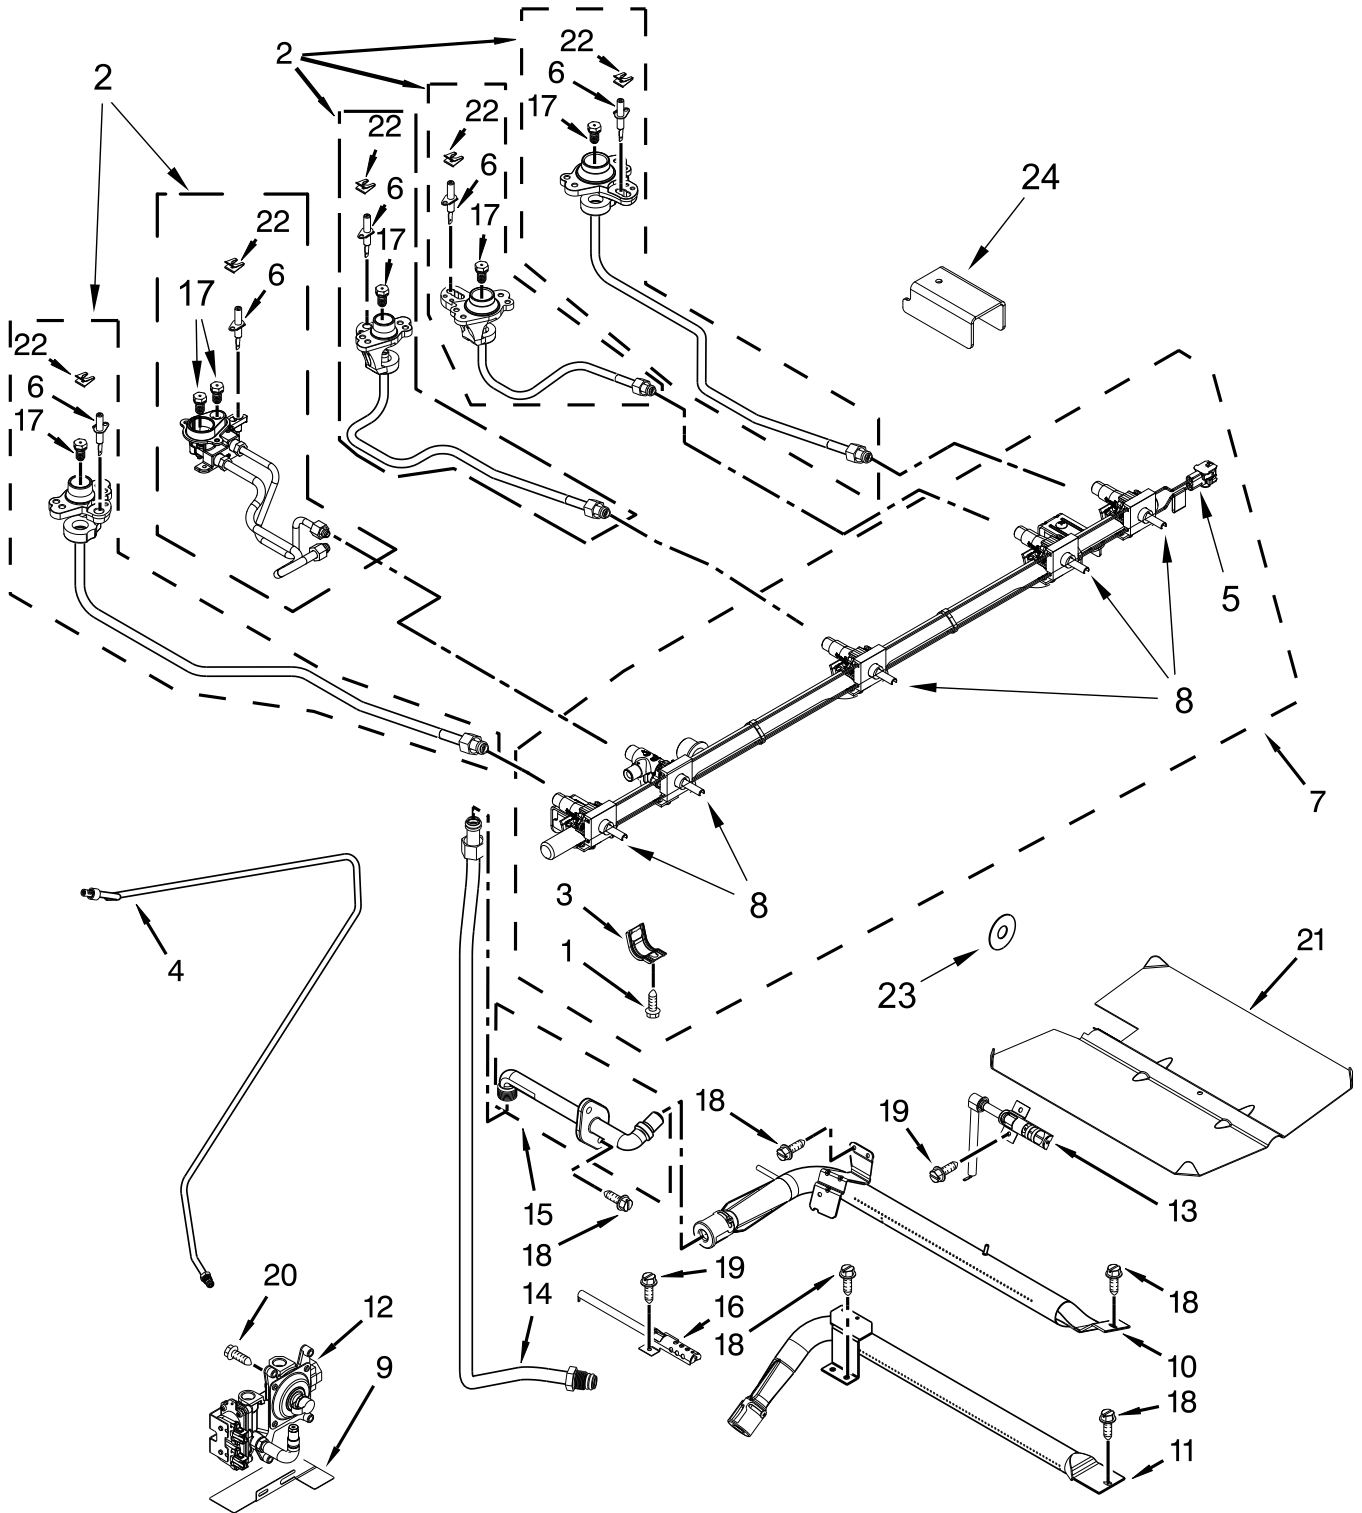

CHASSIS PARTS

<u>Illus.</u> <u>No.</u>	<u>Part No.</u>	<u>Description</u>	<u>Illus.</u> <u>No.</u>	<u>Part No.</u>	<u>Description</u>	<u>Illus.</u> <u>No.</u>	<u>Part No.</u>	<u>Description</u>
1	W10614920	Assembly, Flue	24	W10273192	Rod, Door Switch	47	W10162249	Cover, Wire
2	9758701	Spacer, Door	25	W10624590	Cord, Power	48	W10162241	Channel, Rear
3	W10273002	Bracket, Oven Support	26	W10035900	Support, Oven Bottom	49	W10813366	Shield, Wire
4		Panel, Side	27	W10541959	Shield, Bake	50	W10686408	Kit, Reservoir (Steam Rack)
	W10162245	Black	28	W10454648	Assembly, Light	51		The wireless meat probe is a licensed product and covered by the manufacturer total replacement warranty. If the customer has any questions or concerns regarding the accessory please have them call KitchenAid Customer Satisfaction Center toll-free at 1-800-541-6390 or visit our web site at www.KitchenAid.com. No warranty claims will be paid for the wireless meat probe or will this be a service part.
	W10575396	White	29	311255	Bulb, Oven Light			INSULATION
5	W10162259	Assembly, Cooling Fan	30	W10341186	Assembly, Front Foot	W10289173		Insulation, Wrap
6	W10627802	Switch, Door	31	W10390007	Assembly, Base Rail (Right)	W10162240		Insulation, Back
7	W10554006	Rack, Maximum Capacity		W10390008	Assembly, Base Rail (Left)	4820F015-59		Insulation, Strap
8	W10554008	Rack, Sliding	32	W10558276	Box, Burner	7111P017-60		Clamp, Wire
9	W10289077	Receiver, Hinge	33	W10617484	Assembly, Convection			
10	W10058460	Foot, Leveling	34	W10346153	Baffle, Full Convection			
11	W10211368	Bottom, Oven	35	W10362924	Screw			
12	W10586204	Sensor	36	W10554007	Rack, Steam			
13	3601P356-45	Baffle, Bake Burner	37	W10137382	Clip, Panel			
14	3196178	Screw	38	W10457998	Module, Spark (0+2)			
15	W10552502	Element, Broil Assist	39	W10475149	Module, Spark (5+0)			
16	W10311326	Assembly, Flue (Upper)	40	W10655451	Guard, Splash			
17	W10362924	Screw	41	W10162254	Duct, Cooling			
18	W10323077	Diffuser, Flame	42	W10162255	Duct, Cover			
19	3196178	Screw	43	W10273204	Pan, Bake			
20	W10289166	Back, Main	44	W10289168	Box, Burner			
21	W10162385	Gasket, Door	45	W10162257	Duct, Cooktop			
22	W10031780	Screw	46	W10289172	Cover, Back			
23	W10603482	Rack, Ladder						

MANIFOLD PARTS