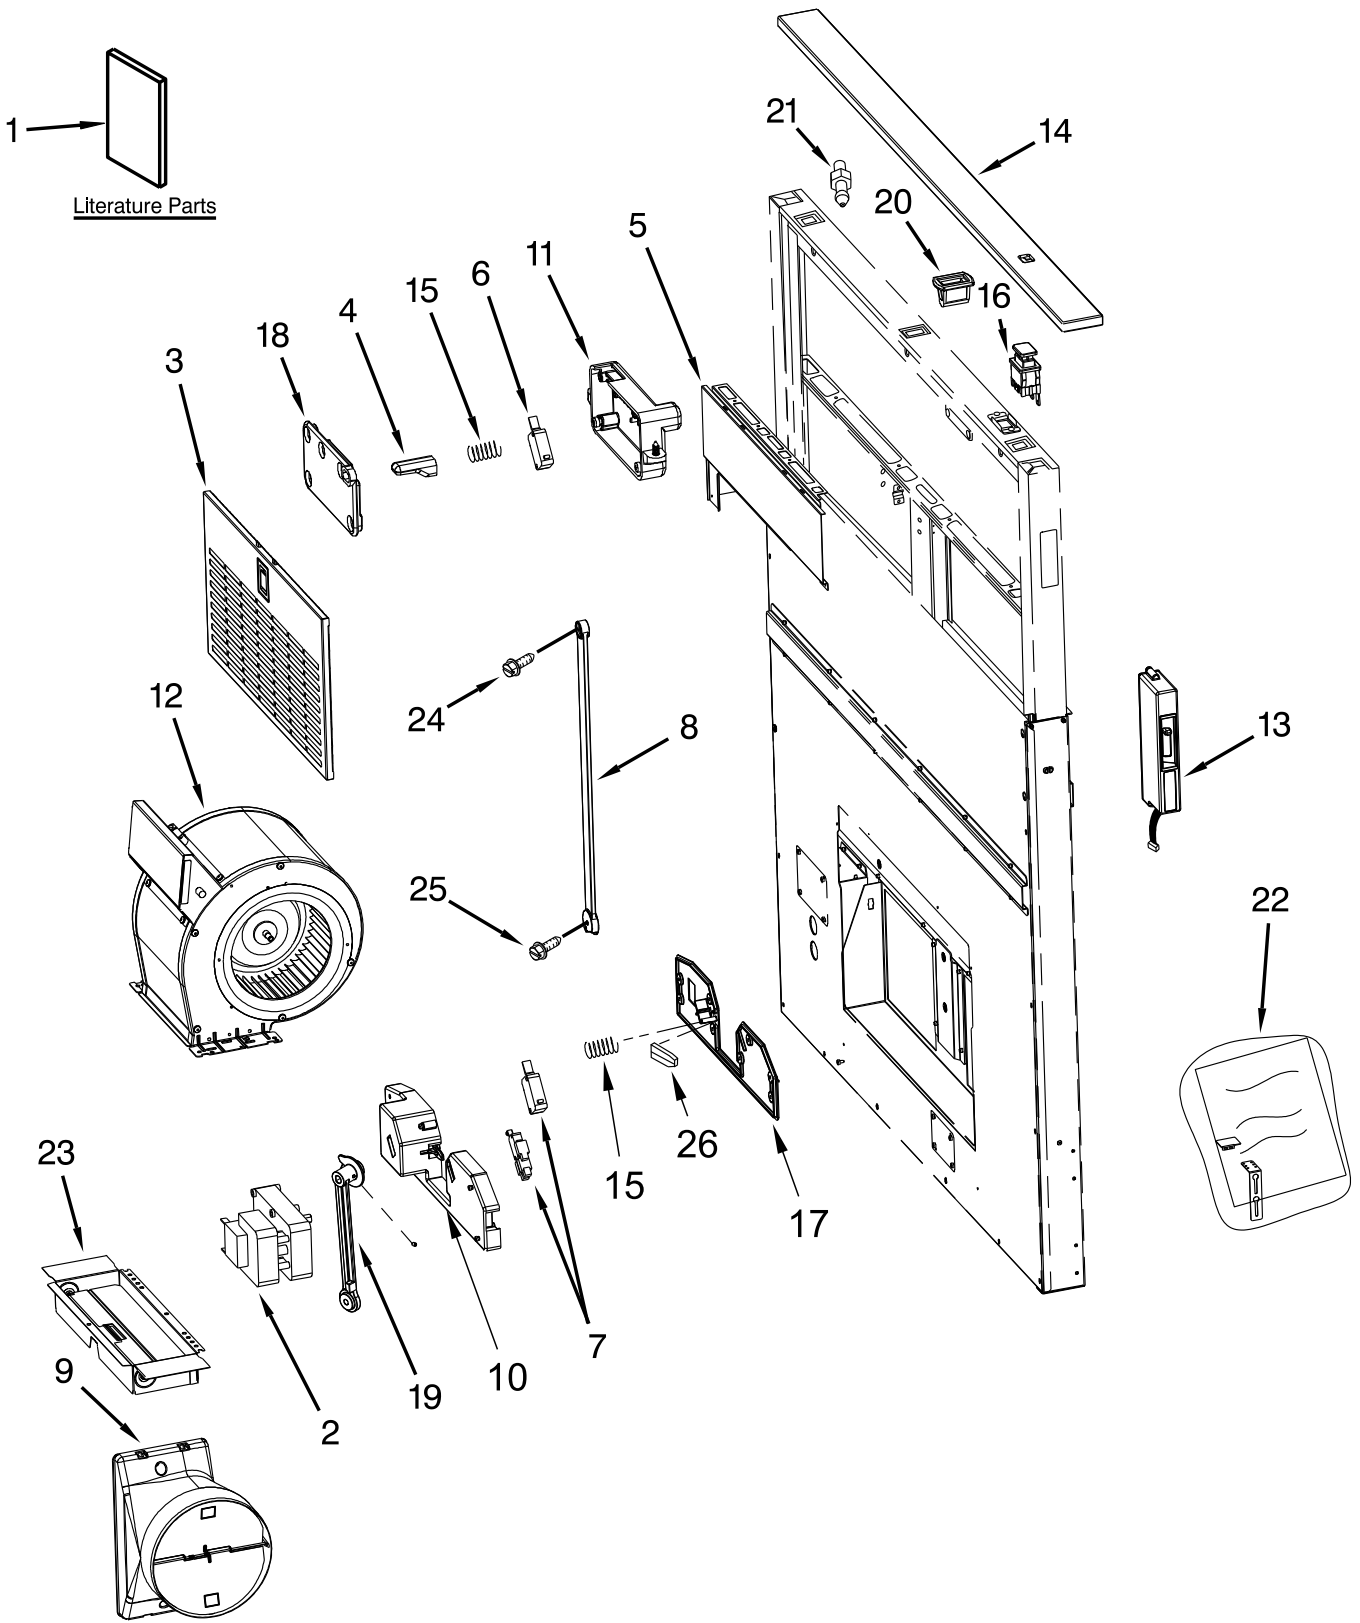

VENTILATION PARTS

VENTILATION PARTS

<u>Illus. No.</u>	<u>Part No.</u>	<u>Description</u>
1		Literature Parts
	W10342489	Use & Care Guide/ Install Instructs
2	W10398274	Motor, Plenum
3		Filter, Grease
	W10422877	30" Model
	W10422876	36" Model
4	W10421258	Button, Filters
5		Cover, Front
	W10421452	30" Model
	W10421449	36" Model
6	W10398343	Microswitch
7	W10398341	Microswitch
8	W10421280	Arm, Upper
9	W10313841	Damper, Hood

<u>Illus. No.</u>	<u>Part No.</u>	<u>Description</u>
10	W10421254	Cover, Back Switch Holder Plenum Motor
11	W10421257	Cover, Back Switch Holder Filters
12	W10398250	Blower, Assembly
13	W10421481	Control, Hood
14		Trim, Top
	W10421498	30" Stainless
	W10421497	36" Stainless
15	W10469579	Spring, Button
16	W10421483	Button, Control
17	W10421255	Cover, Front Switch Holder Plenum Motor
18	W10421256	Cover, Front Switch Holder Filters
19	W10421277	Arm, Lower
20	W10421518	Clip, Top Trim

<u>Illus. No.</u>	<u>Part No.</u>	<u>Description</u>
21	W10421517	Clip, Top Trim
22	W10422167	Hardware, Install
23	W10291572	Damper, Hood
24	W10422765	Screw Upper
25	W10422764	Screw Lower
26	W10681777	Cam, Plenum Arm Lower ACCESSORIES Trim, Top
	W10387672	30" Black
	W10388169	30" White
	W10387675	36" Black
	W10388170	36" White