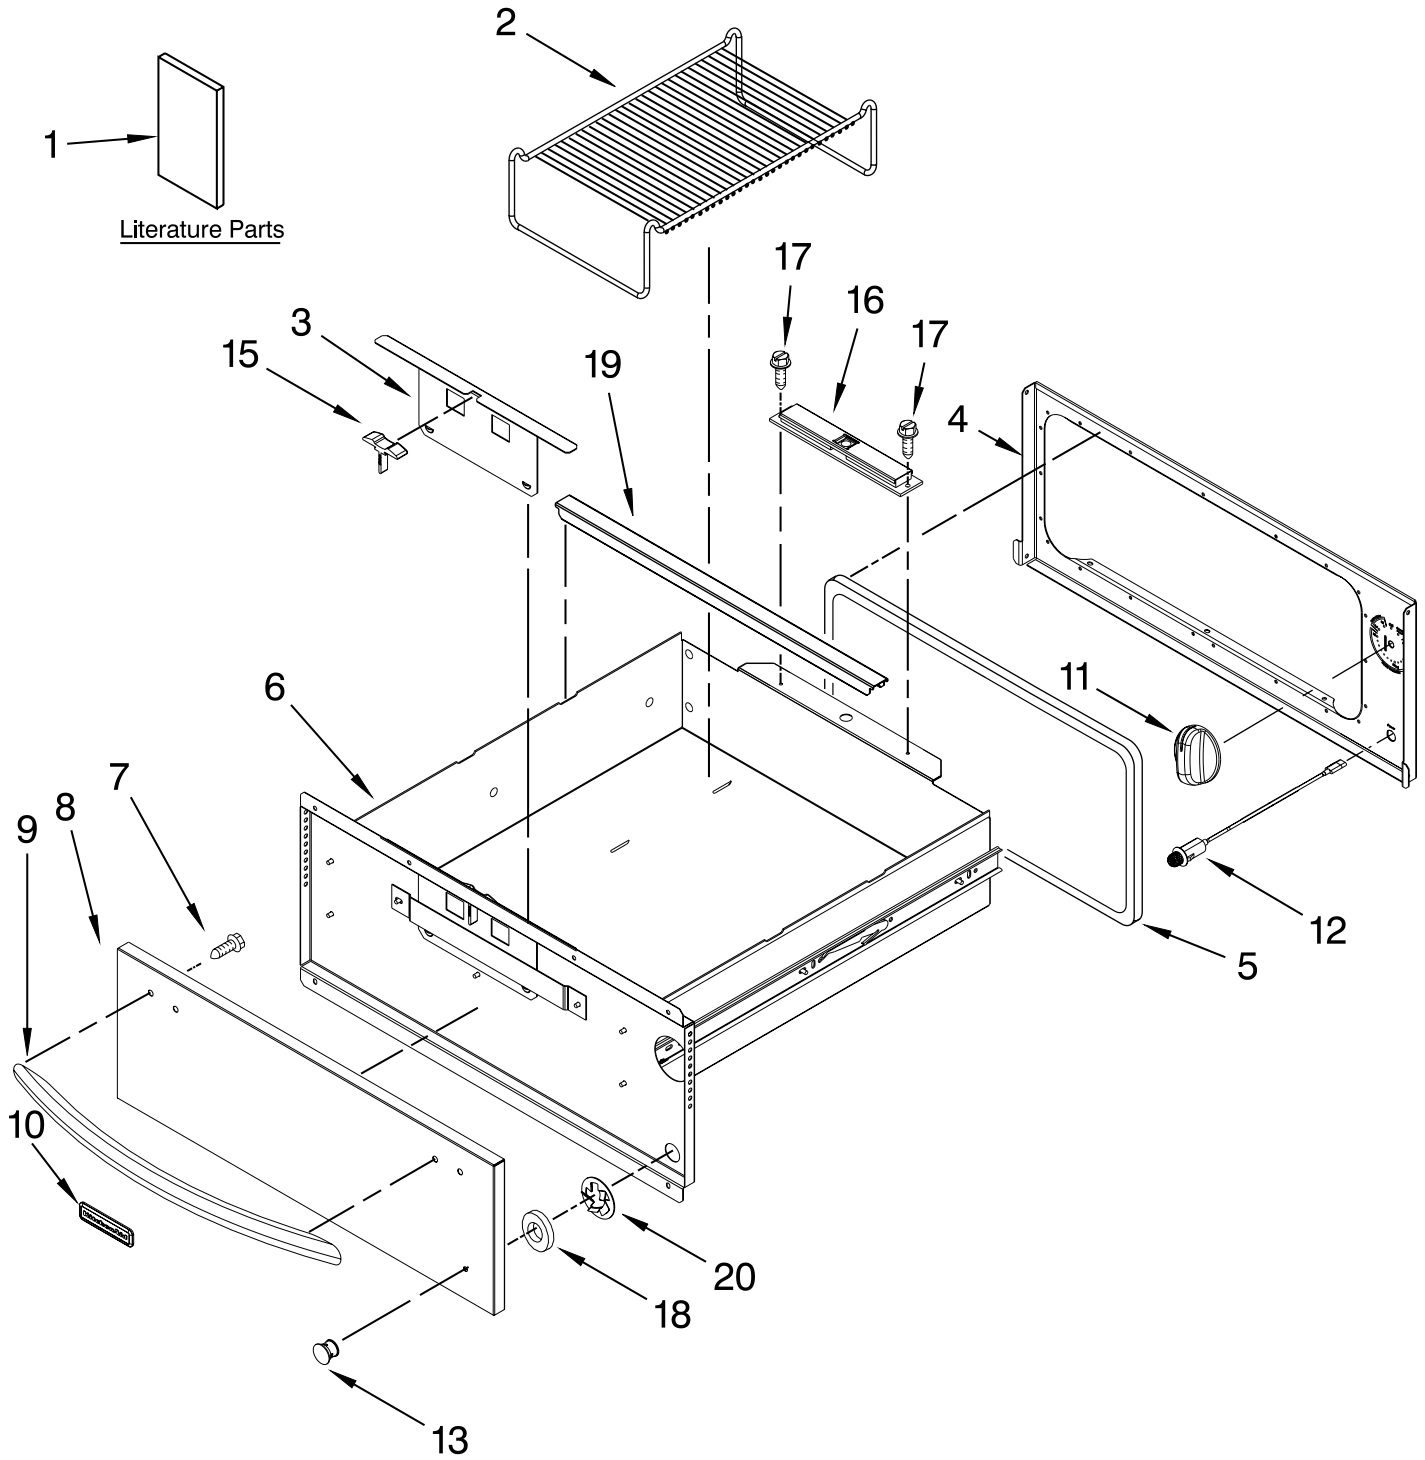

# CONTROL, DOOR AND DRAWER PARTS

For Models: KEWS175BSS00, KEWS175BPA00  
(Stainless) (Panel Ready)

**KitchenAid®**

27" ELECTRIC  
BUILT-IN  
WARMING DRAWER

FOR ORDERING INFORMATION REFER TO PARTS PRICE LIST

# CONTROL, DOOR AND DRAWER PARTS

For Models: KEWS175BSS00, KEWS175BPA00  
(Stainless) (Panel Ready)

<b>Illus. No.</b>	<b>Part No.</b>	<b>DESCRIPTION</b>
1		Literature Parts
	W10064720	Tech Sheet
	W10508321	Use & Care Guide
	W10513490	Installation Instructions
2	8273277	Rack, Warming
3	W10162376	Slide, Vent
4	W10491701	Panel, Front
5	W10164997	Gasket, Drawer
6	9763645	Drawer
7	4449743	Screw
8	W10489558	Door, Front Panel Stainless Only
9	W10437675	Handle, Drawer Stainless Only
10	W10243391	Badge Stainless Only
11	4455984	Knob, Thermostat
12	W10489562	Light, Indicator
13		Lens, Light
	4456314	Stainless
	9763644	Custom Wood, Panel Only
15	9763125	Grip, Vent
16	W10035910	Magnet
17	3196537	Screw
18	4456861	Spacer, Lens
19	W10409137	Rail, Pan
20	4456862	Clip, Lens Retainer

# INTERNAL WARMING DRAWER PARTS

For Models: KEWS175BSS00, KEWS175BPA00  
(Stainless) (Panel Ready)

<b>Illus. No.</b>	<b>Part No.</b>	<b>DESCRIPTION</b>
1	9762304	Wrapper
2	313806	Screw
3	W10188461	Slide Assembly
4		Wall
	9762307	Right
	W10299387	Left
5	7101P309-60	Screw
6	W10121337	Control
7	W10117362	Gasket, Control
8	9763126	Thermal Fuse
9	9763122	Enclosure, Electric
10	9763121	Cover, Enclosure
11	W10117363	Gasket, Enclosure
12	9762343	Element, Heating
13	3196537	Screw
14	W10118049	Seal, Heating Element
15	W10118113	Seal, Switch
16	W10118073	Heat Shield