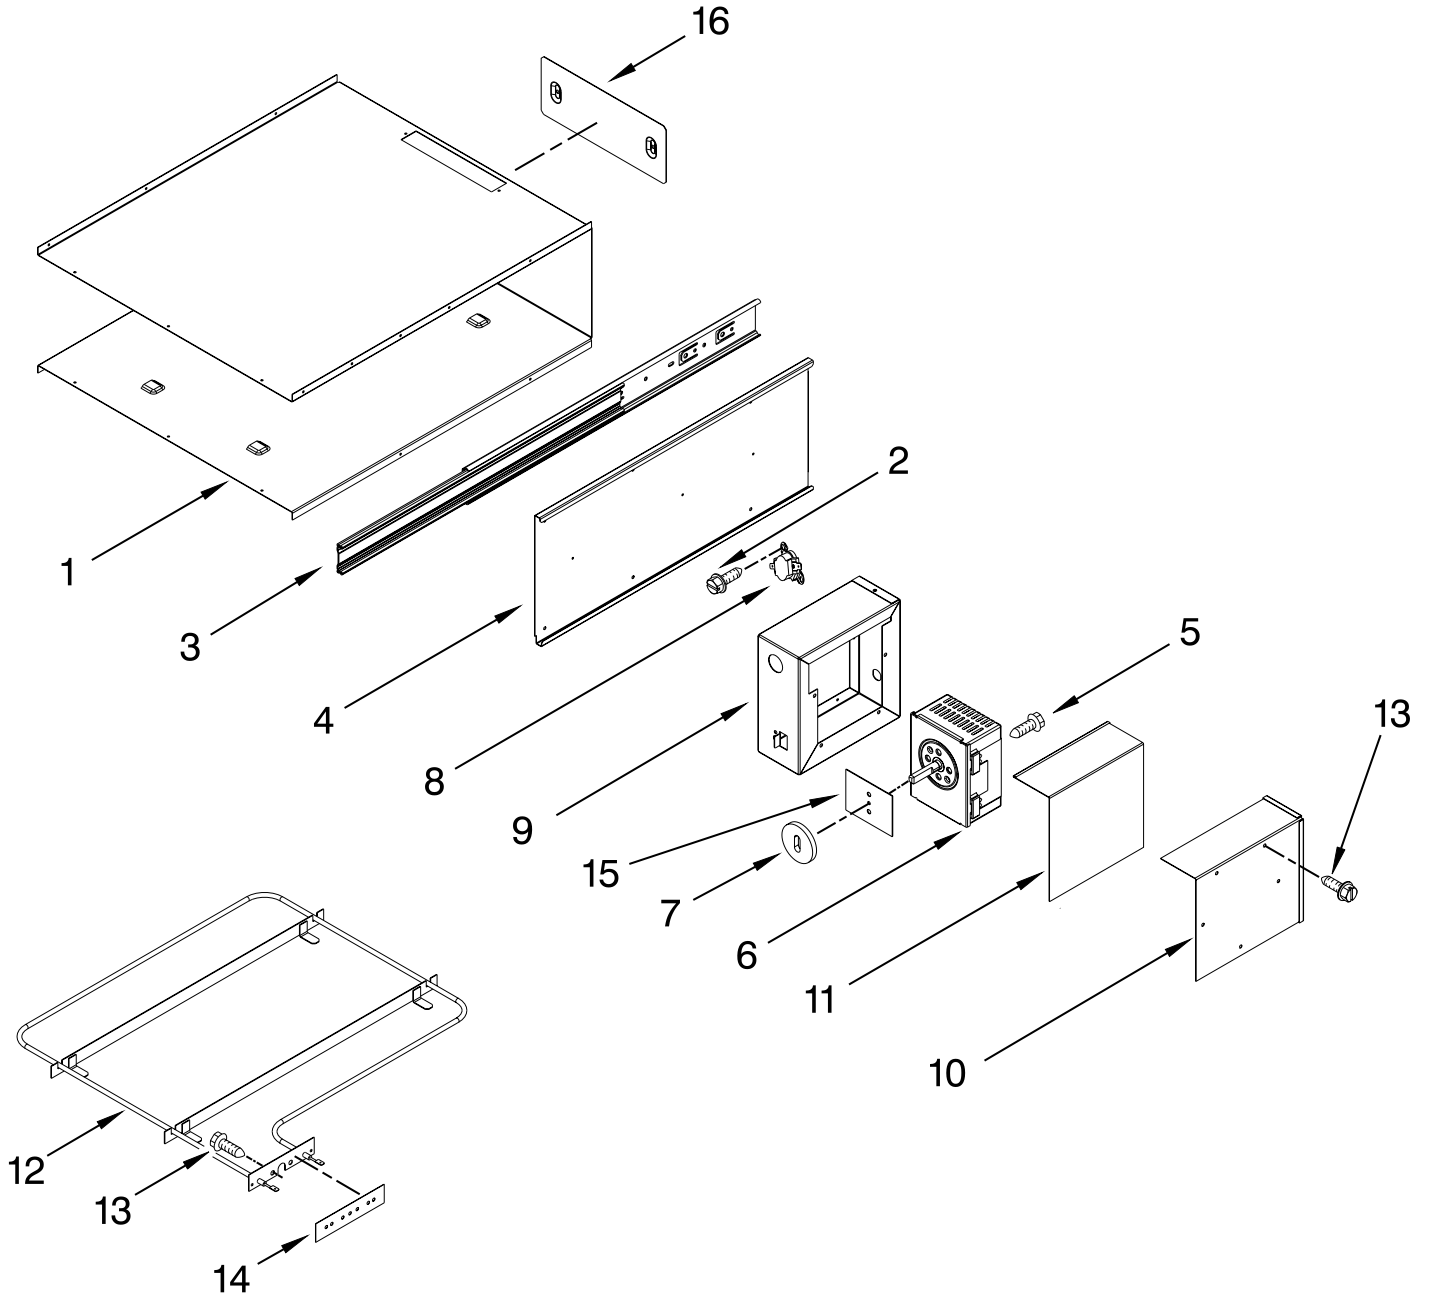

INTERNAL WARMING DRAWER PARTS

For Models: KEWS175BSS00, KEWS175BPA00
(Stainless) (Panel Ready)

FOR ORDERING INFORMATION REFER TO PARTS PRICE LIST

INTERNAL WARMING DRAWER PARTS

For Models: KEWS175BSS00, KEWS175BPA00
(Stainless) (Panel Ready)

Illus. No.	Part No.	DESCRIPTION
1	9762304	Wrapper
2	313806	Screw
3	W10188461	Slide Assembly
4		Wall
	9762307	Right
	W10299387	Left
5	7101P309-60	Screw
6	W10121337	Control
7	W10117362	Gasket, Control
8	9763126	Thermal Fuse
9	9763122	Enclosure, Electric
10	9763121	Cover, Enclosure
11	W10117363	Gasket, Enclosure
12	9762343	Element, Heating
13	3196537	Screw
14	W10118049	Seal, Heating Element
15	W10118113	Seal, Switch
16	W10118073	Heat Shield

FOLLOWING PARTS NOT ILLUSTRATED

WIRING HARNESS PARTS

W10129043 Harness, Main
W10129023 Power Cord
W10131847 Sensor, Sealed
4452601 Strain Relief

ACCESSORY PARTS

W10495945 Kit, Deflector