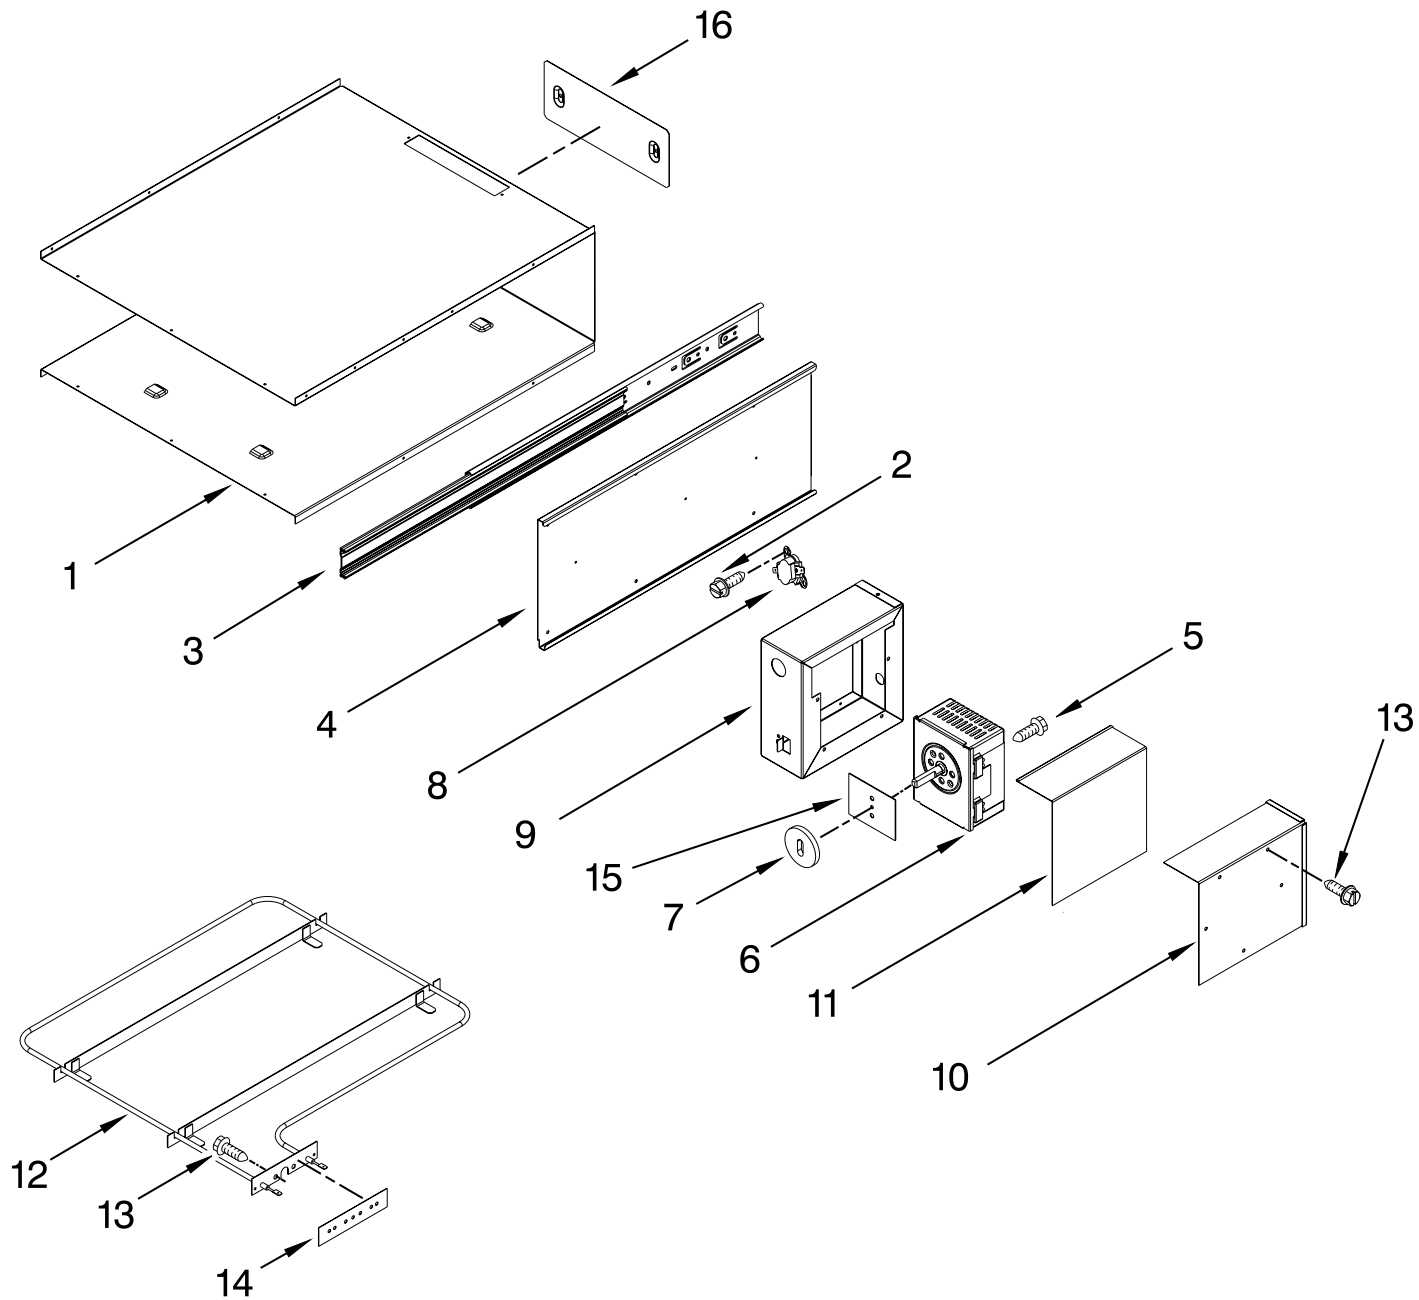

INTERNAL WARMING DRAWER PARTS

For Models: KEWS105BSS00, KEWS105BPA00

(Stainless) (Panel Ready)

FOR ORDERING INFORMATION REFER TO PARTS PRICE LIST

INTERNAL WARMING DRAWER PARTS

For Models: KEWS105BSS00, KEWS105BPA00

(Stainless) (Panel Ready)

Illus. No.	Part No.	DESCRIPTION
1	9762305	Wrapper
2	313806	Screw
3	W10188461	Slide Assembly
4		Wall
	9762307	Right
	W10299387	Left
5	7101P309-60	Screw
6	W10121337	Control
7	W10117362	Gasket, Control
8	9763126	Thermal Fuse
9	9763122	Enclosure, Electric
10	9763121	Cover, Enclosure
11	W10117363	Gasket, Enclosure
12	9762329	Element, Heating
13	3196537	Screw
14	W10118049	Seal, Heating Element
15	W10118113	Seal, Switch
16	W10118073	Heat Shield

FOLLOWING PARTS NOT ILLUSTRATED

WIRING HARNESS PARTS

W10129043 Harness, Main
W10129023 Power Cord
W10131847 Sensor, Sealed
4452601 Strain Relief
3400015 Screw, Ground
Power Cord

ACCESSORY PARTS

W10495947 Kit, Deflector