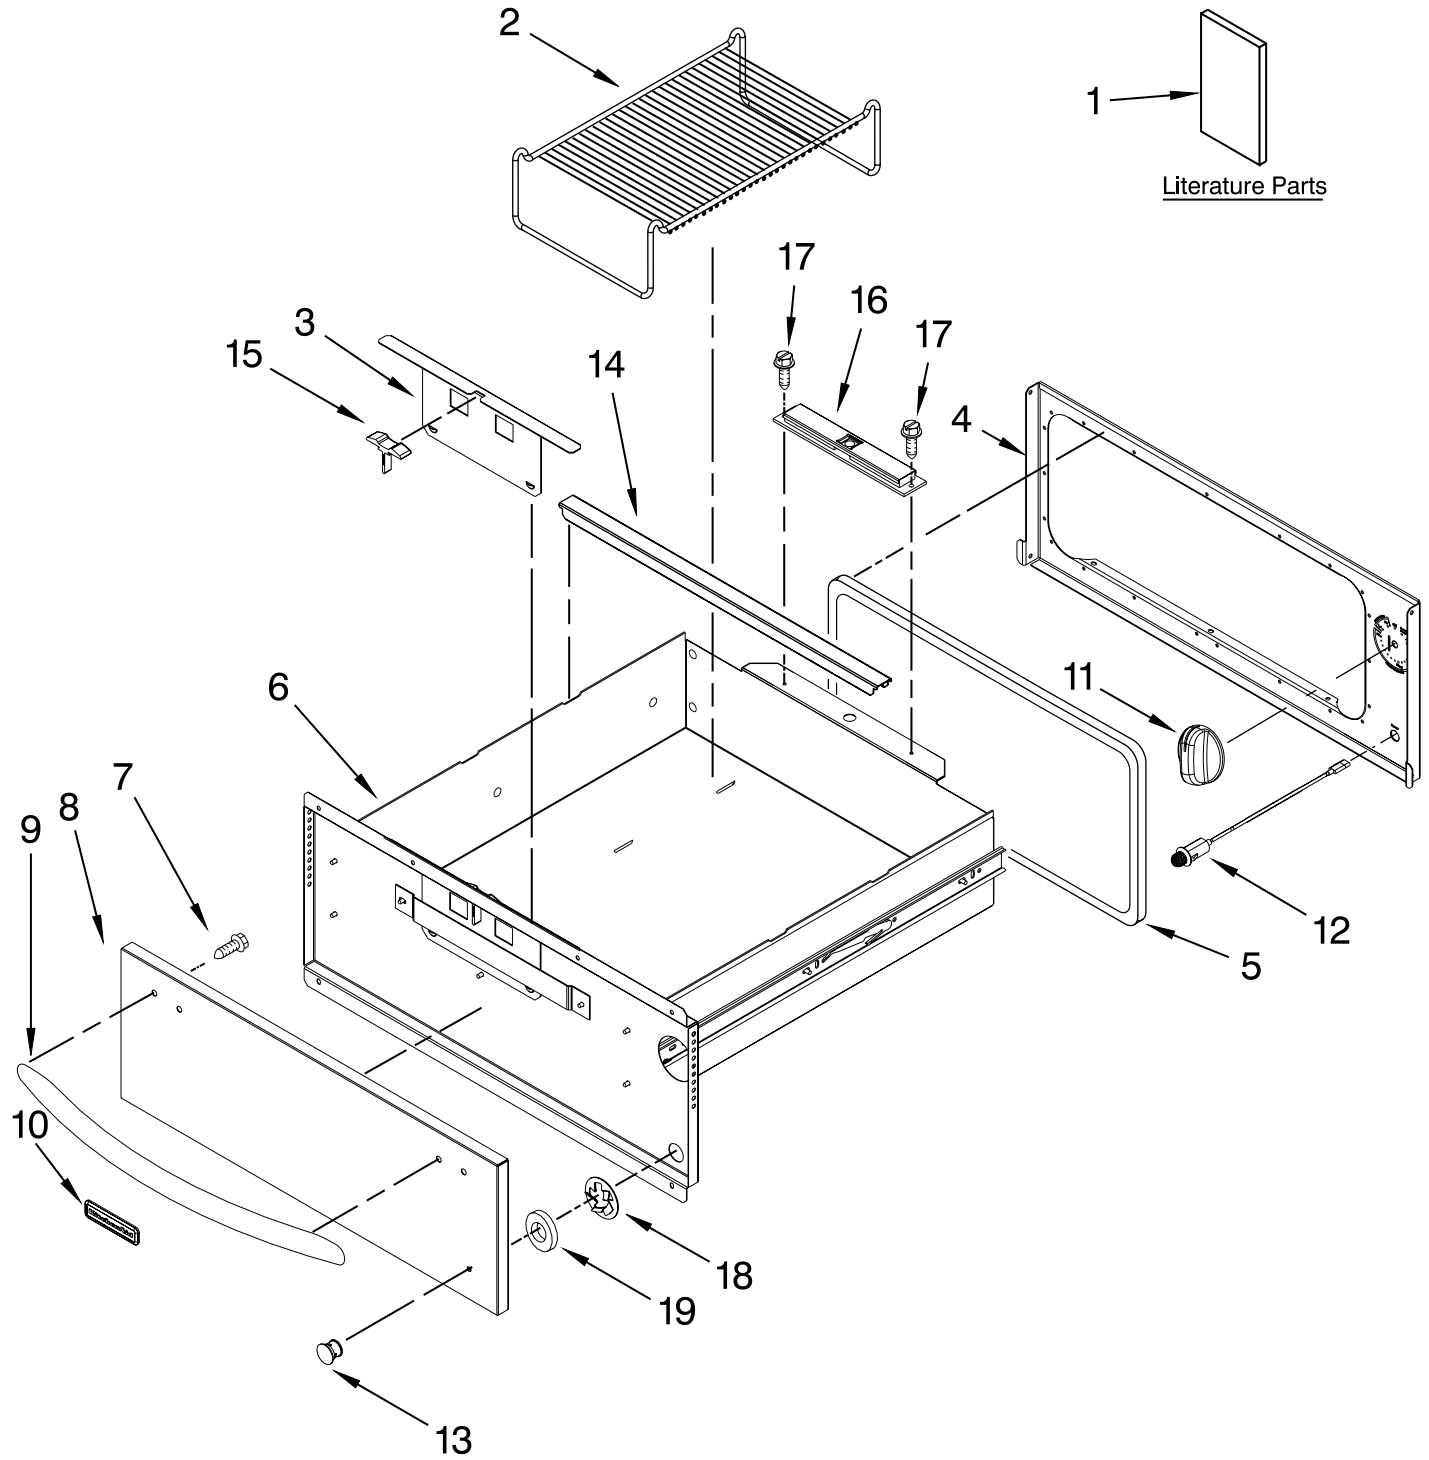

CONTROL, DOOR AND DRAWER PARTS

For Models: KEWS105BSS00, KEWS105BPA00

(Stainless) (Panel Ready)

30" ELECTRIC
BUILT-IN
WARMING DRAWER

KitchenAid®

FOR ORDERING INFORMATION REFER TO PARTS PRICE LIST

CONTROL, DOOR AND DRAWER PARTS

For Models: KEWS105BSS00, KEWS105BPA00

(Stainless) (Panel Ready)

Illus. No.	Part No.	DESCRIPTION
1		Literature Parts
	W10064720	Tech Sheet
	W10508321	Use & Care Guide
	W10513490	Installation Instructions
2	8273277	Rack, Warming
3	W10162376	Slide, Vent
4	W10492179	Panel, Front
5	W10164998	Gasket, Drawer
6	9763646	Drawer Assembly
7	4449743	Screw
8	W10489559	Door, Panel Stainless Only
9	W10289076	Handle, Drawer Stainless Only
10	W10243391	Badge Stainless Only
11	4455984	Knob, Thermostat
12	W10489562	Light, Indicator
13		Lens, Light
	4456314	Stainless
	9763644	Custom Wood, Panel Only
14	W10409138	Rail, Pan
15	9763125	Grip, Vent
16	W10035910	Magnet
17	3196537	Screw
18	4456862	Clip, Lens Retainer
19	4456861	Spacer, Lens

(Stainless) (Panel Ready)

Illus. No.	Part No.	DESCRIPTION
1	9762305	Wrapper
2	313806	Screw
3	W10188461	Slide Assembly
4		Wall
	9762307	Right
	W10299387	Left
5	7101P309-60	Screw
6	W10121337	Control
7	W10117362	Gasket, Control
8	9763126	Thermal Fuse
9	9763122	Enclosure, Electric
10	9763121	Cover, Enclosure
11	W10117363	Gasket, Enclosure
12	9762329	Element, Heating
13	3196537	Screw
14	W10118049	Seal, Heating Element
15	W10118113	Seal, Switch
16	W10118073	Heat Shield