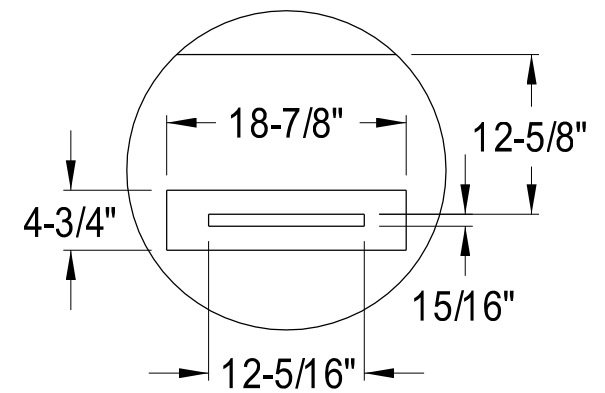

VTDE713524

Double Ended Acrylic Pedestal Tub

Detail : A