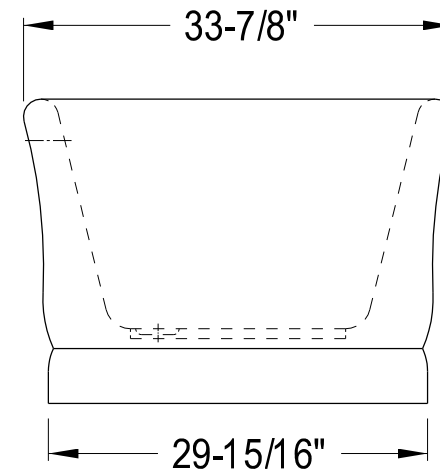

VTDE713524

Double Ended Acrylic Pedestal Tub

Detail : A