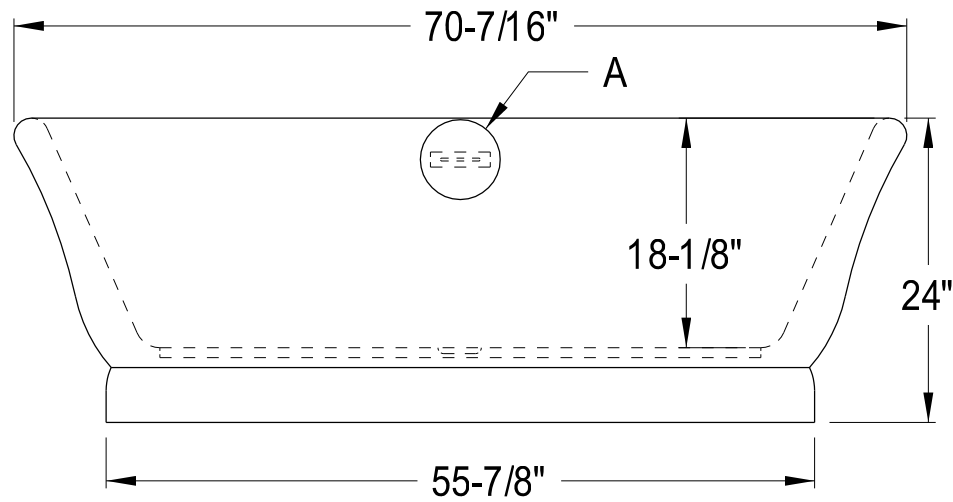

VTDE713524

Double Ended Acrylic Pedestal Tub

Detail : A