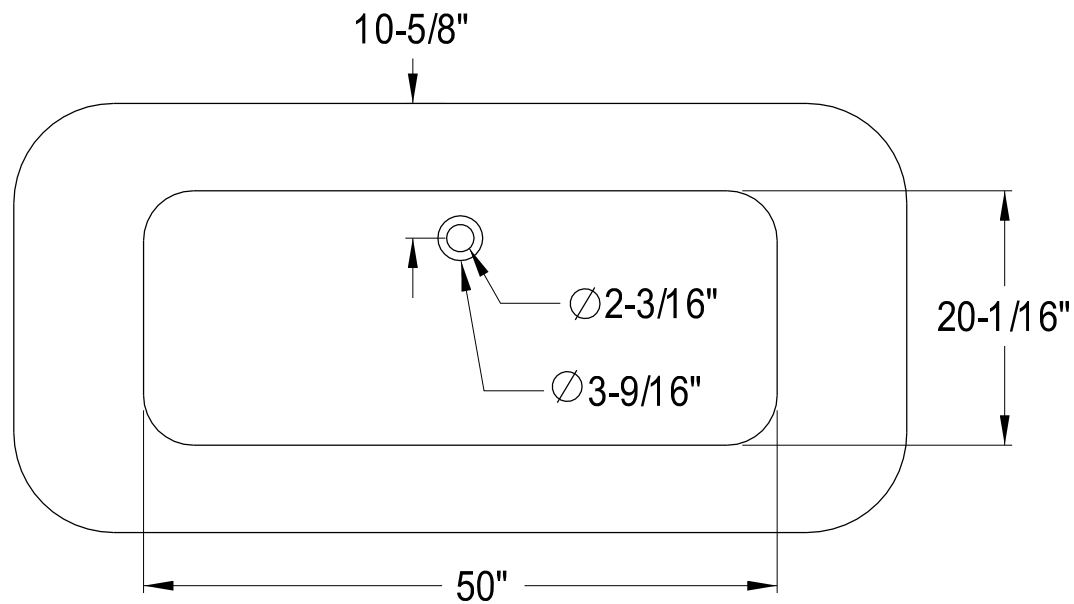

VTDE713524

Double Ended Acrylic Pedestal Tub

Detail : A