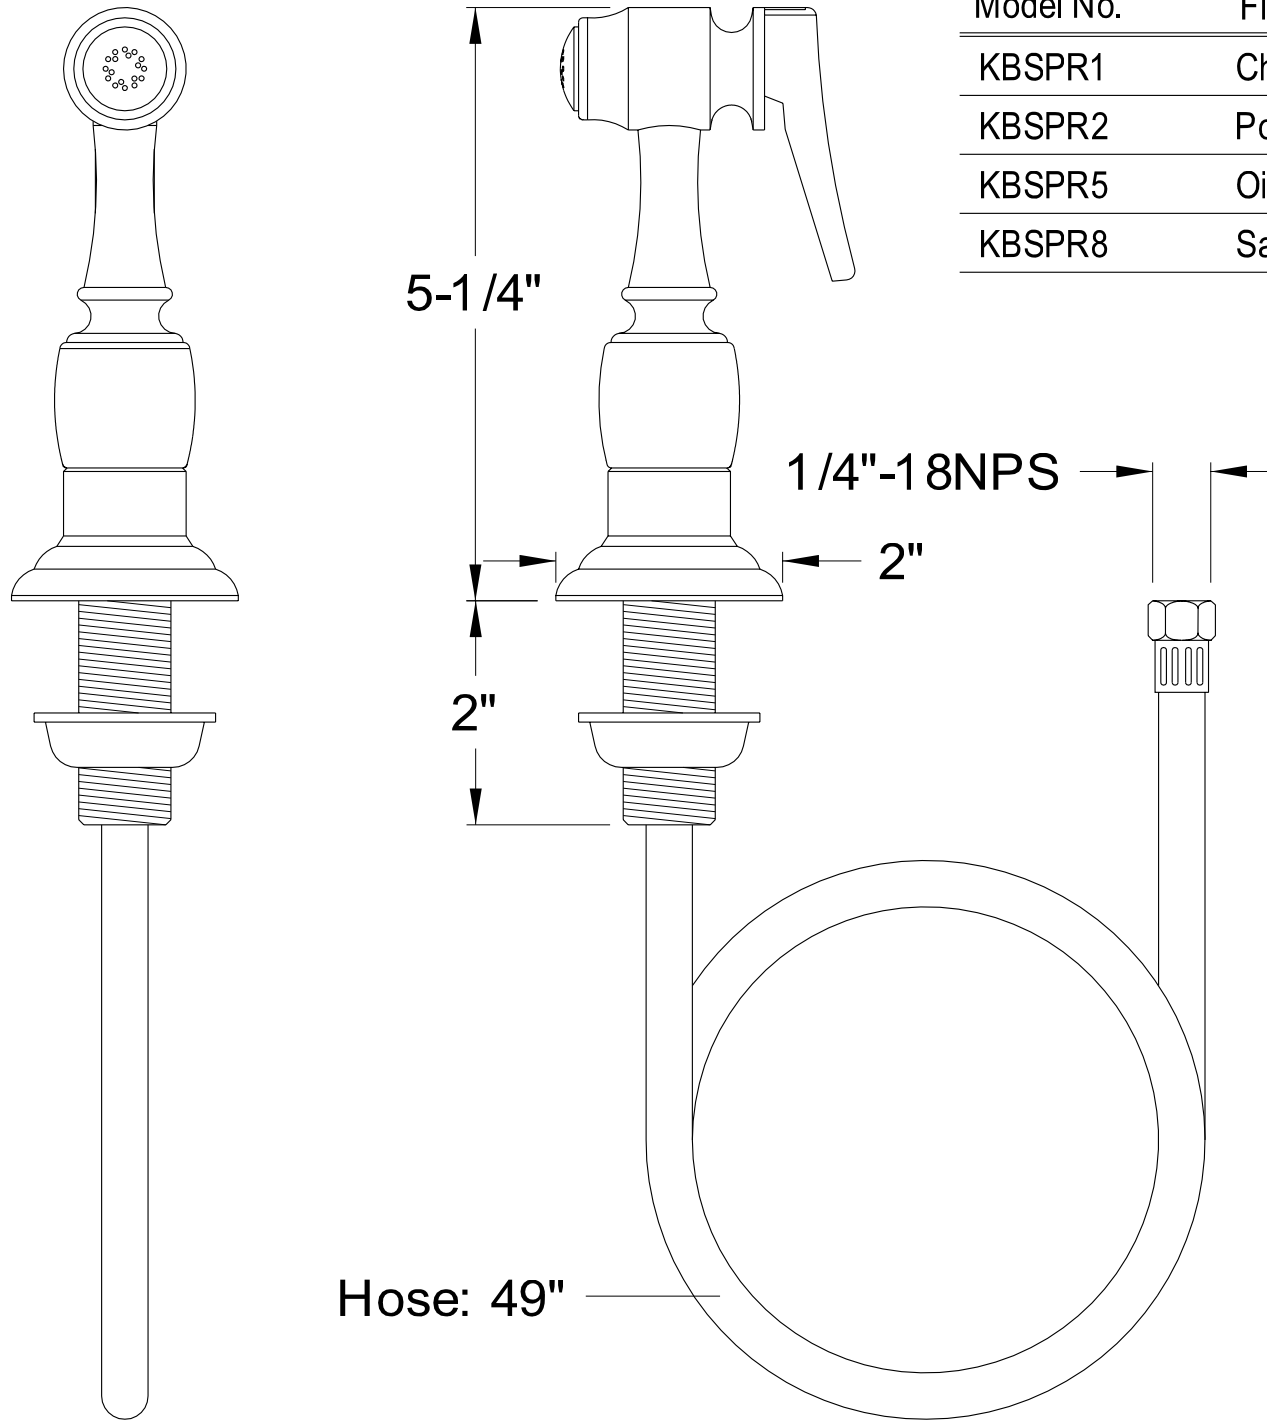

Brass Sprayer

Model No.	Finish
KBSPR1	Chrome
KBSPR2	Polished Brass
KBSPR5	Oil Rubbed Bronze
KBSPR8	Satin Nickel

5-1/4"

1/4"-18NPS

2"

2"

Hose: 49"