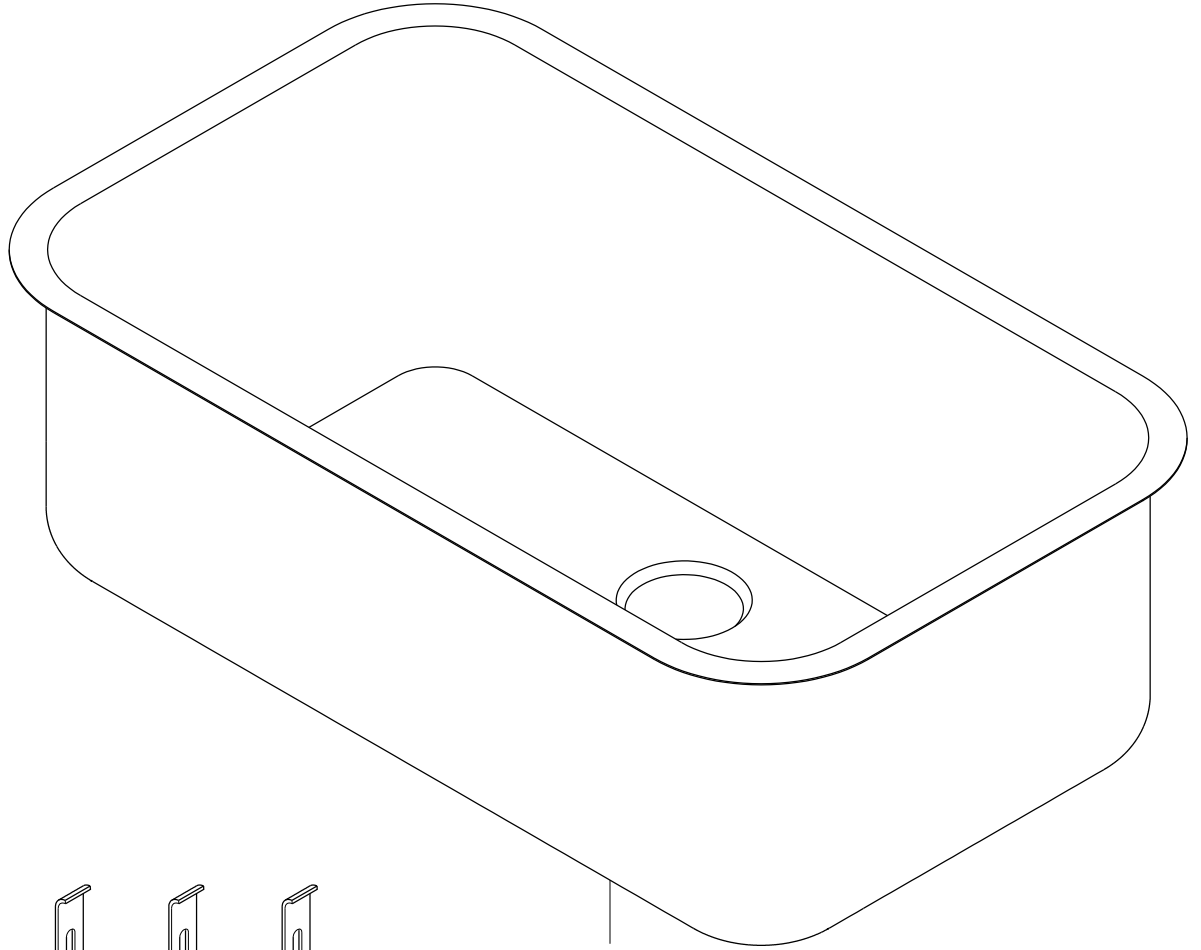

KU311810BN

Stainless Steel Undermount Single Bowl Kitchen Sink, (L)30" X (W)18-1/16" X (D)10"

1