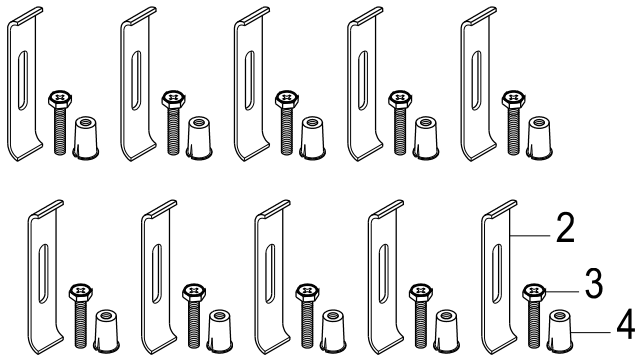

KU311810BN

Stainless Steel Undermount Single Bowl Kitchen Sink, (L)30" X (W)18-1/16" X (D)10"

1