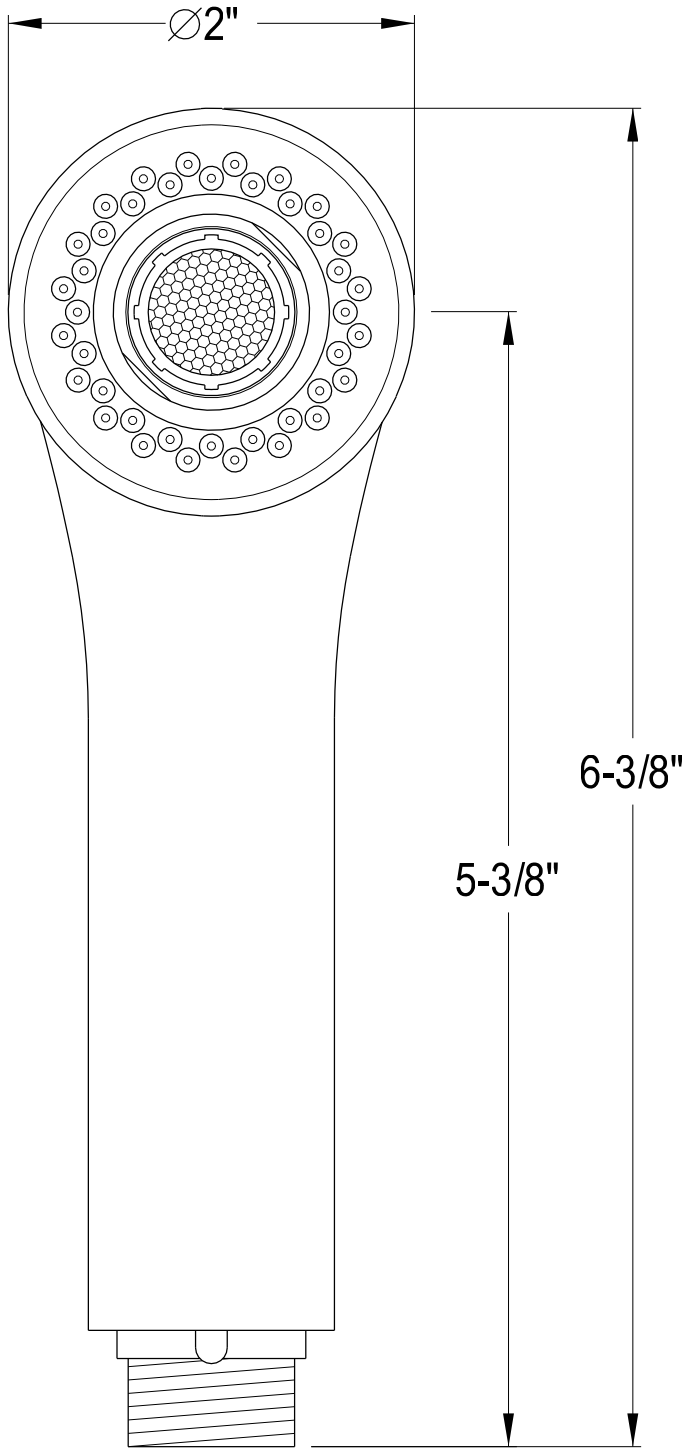

KH8111,5,8

Stream Flow And 2 Functions Full Spray Pull Out Kitchen Sprayer Head

1/2" IPS Inlet