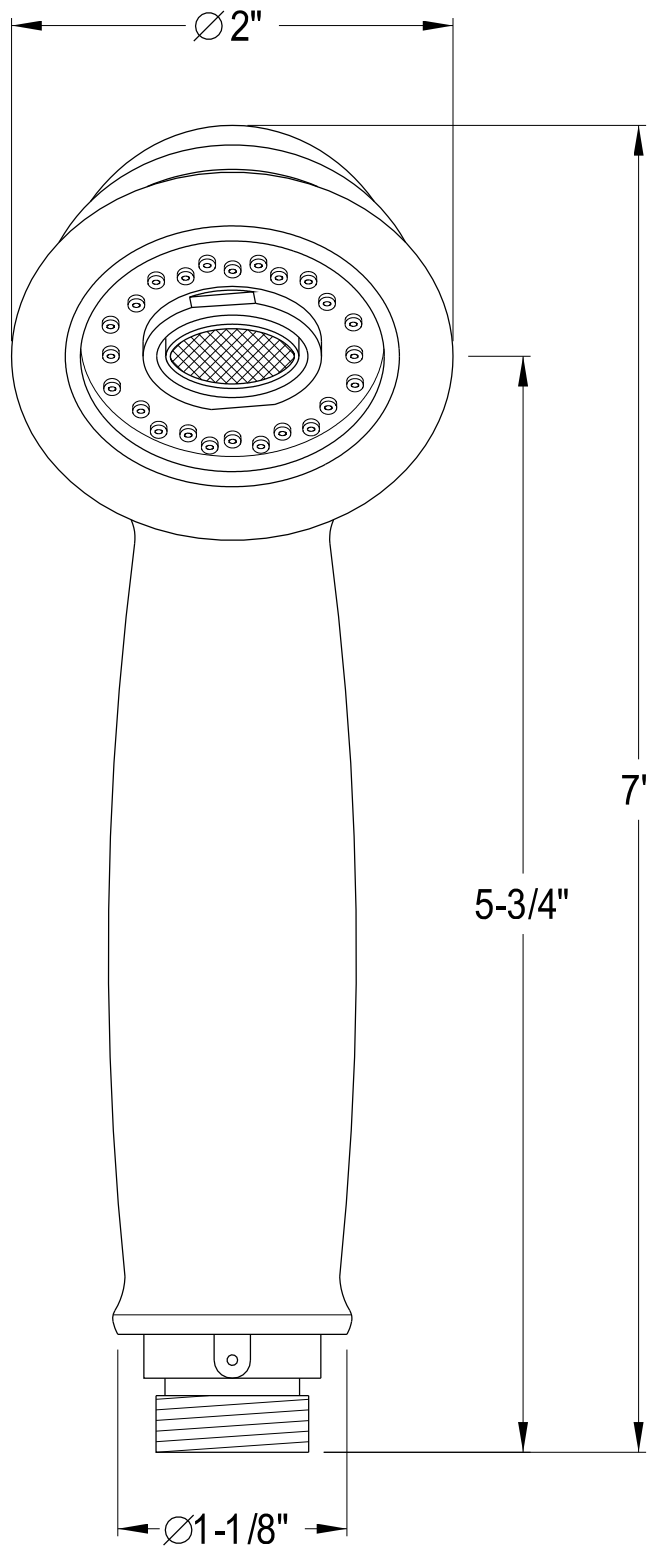

# KH7001,5,8

Vintage Stream Flow And 2 Functions Full Spray Pull Out Kitchen Sprayer Head

1/2" IPS Inlet