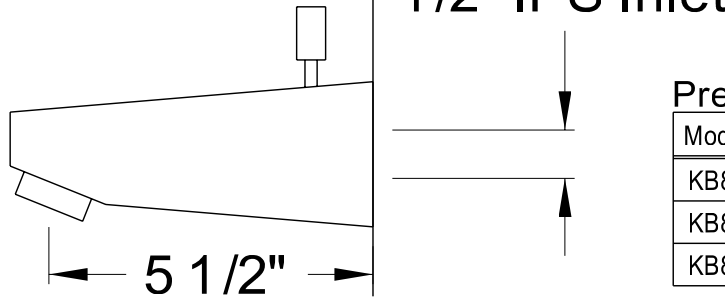

Min : 1"
Max : 1 5/8"

Pressure Balanced Tub/Shower Faucet

Model No.	Finish
KB8691ZL	Chrome
KB8695ZL	Oil Rubbed Bronze
KB8698ZL	Satin Nickel