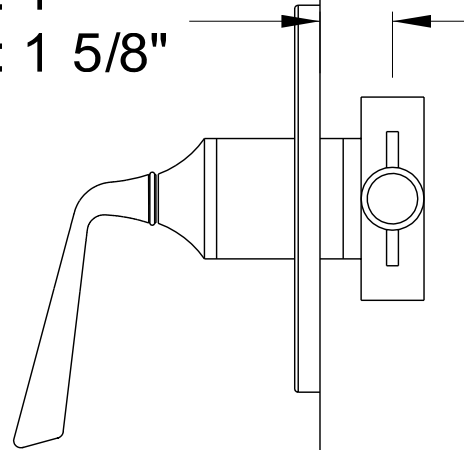

Min : 1"
Max : 1 5/8"

Pressure Balanced Tub/Shower Faucet

Model No.	Finish
KB8691ZL	Chrome
KB8695ZL	Oil Rubbed Bronze
KB8698ZL	Satin Nickel