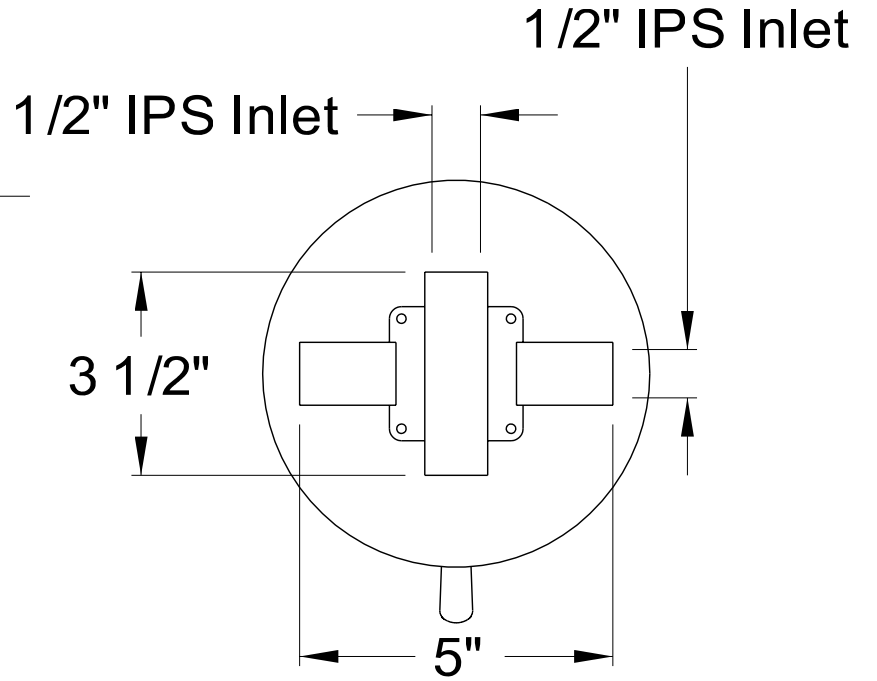

Min : 1"
Max : 1 5/8"

Pressure Balanced Tub/Shower Faucet

Model No.	Finish
KB8691ZL	Chrome
KB8695ZL	Oil Rubbed Bronze
KB8698ZL	Satin Nickel