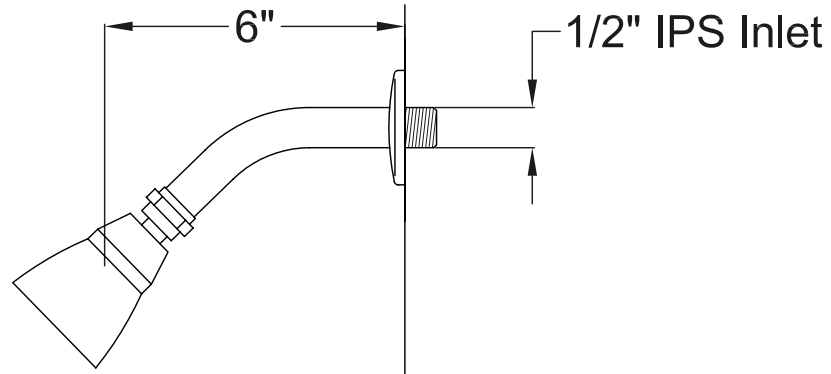

Metropolitan Pressure Tub Filler

Model No.	Finish
KB2631DL	Chrome
KB2632DL	Polished Brass
KB2635DL	Oil Rubbed Bronze
KB2638DL	Satin Nickel

Min: 1 "
Max: 1 5/8 "