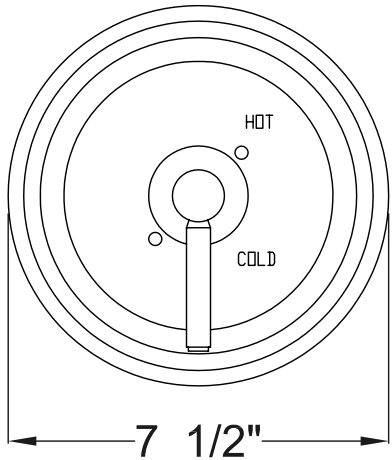

Metropolitan Pressure Tub Filler

Model No.	Finish
KB2631DL	Chrome
KB2632DL	Polished Brass
KB2635DL	Oil Rubbed Bronze
KB2638DL	Satin Nickel

Min: 1 "
Max: 1 5/8 "