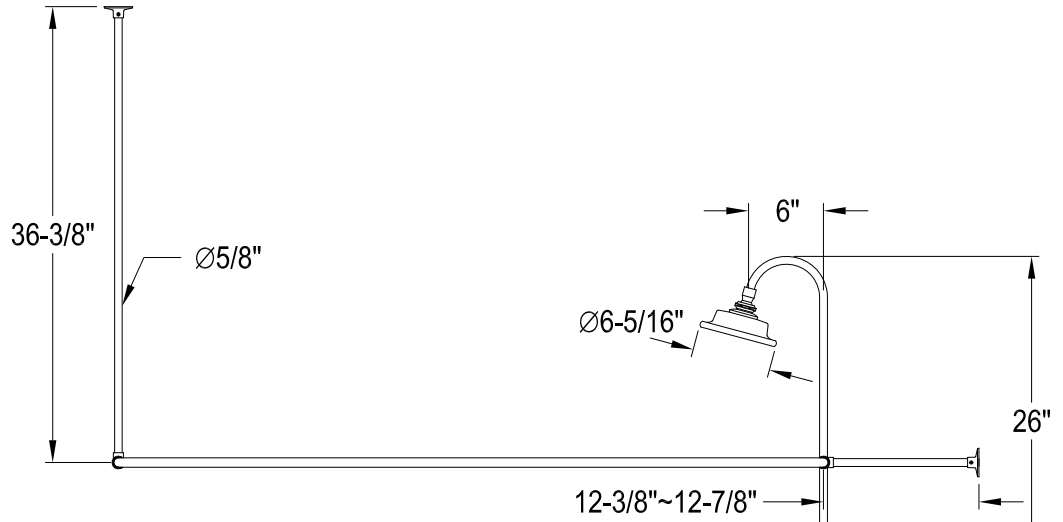

CCK1181,2,5,7,8PX

Shower Combo

CC471,2,5,7,8 Double Offset Bath Supply

CC2091,2,5,7,8 Tub Waste & Overflow