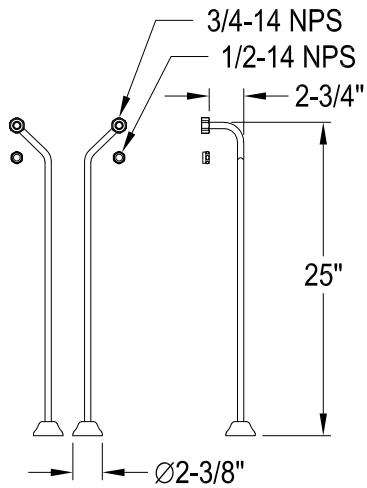

CCK1181,2,5,7,8PX

Shower Combo

CC471,2,5,7,8 Double Offset Bath Supply

CC2091,2,5,7,8 Tub Waste & Overflow