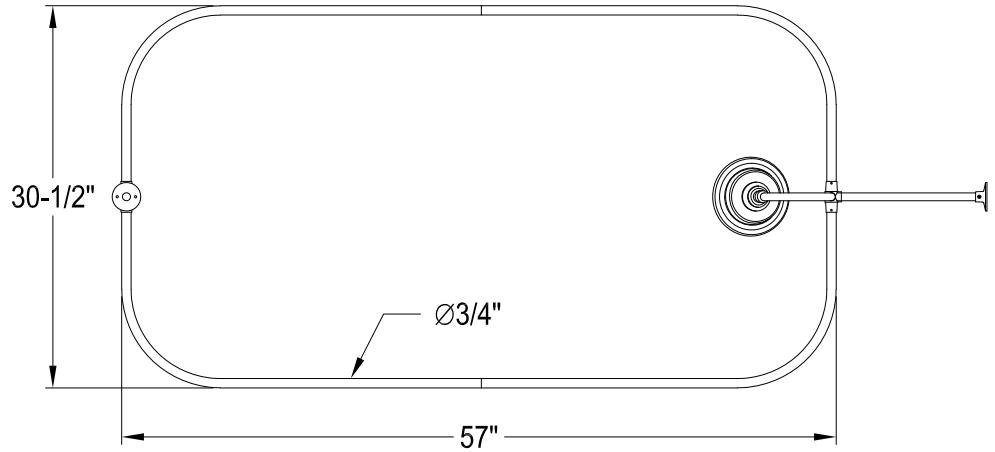

CCK1181,2,5,7,8PX

Shower Combo

CC471,2,5,7,8 Double Offset Bath Supply

CC2091,2,5,7,8 Tub Waste & Overflow