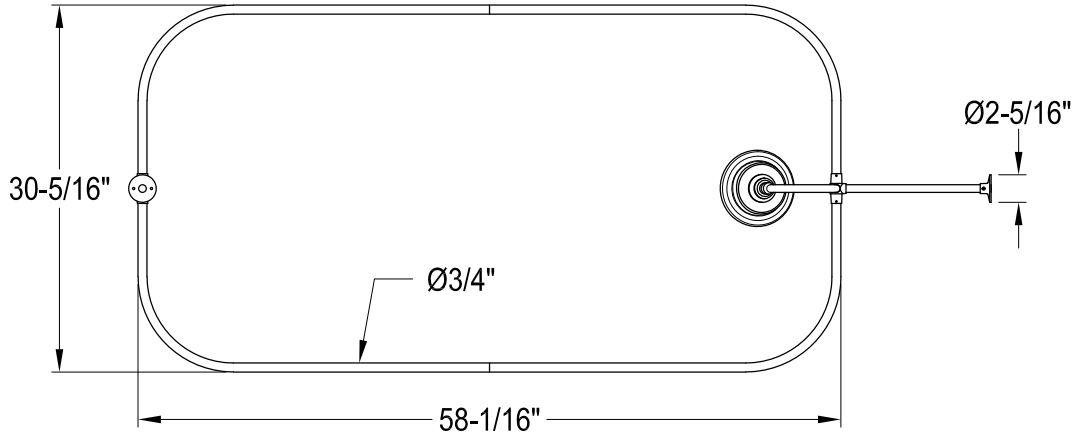

CCK2140,1,2,5,8PL

Shower Combo

CC460,1,2,3,5,6,7,8 Single Offset Bath Supply

CC2090,1,2,3,5,6,7,8 Tub Waste & Overflow