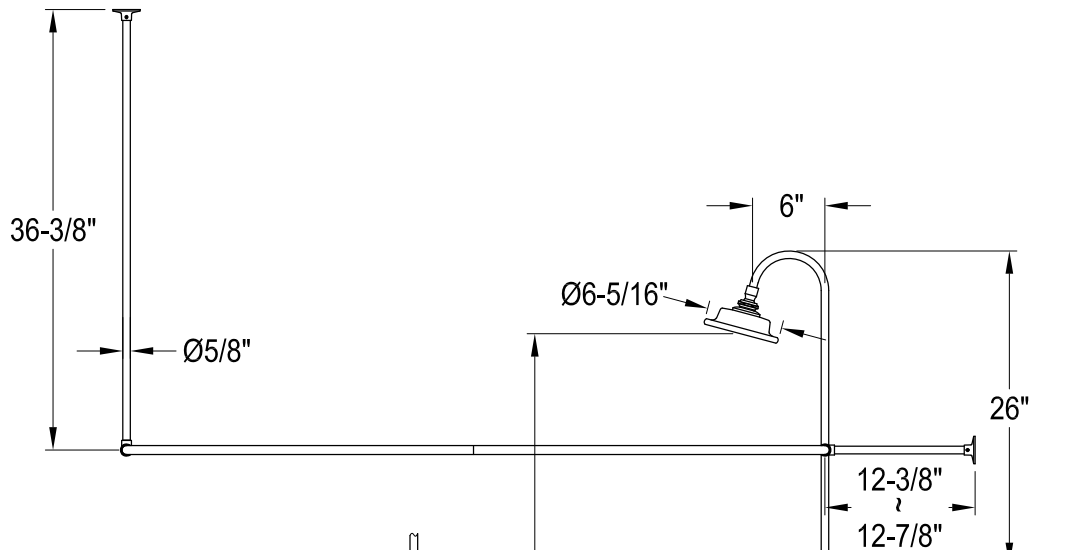

CCK2140,1,2,5,8PL

Shower Combo

CC460,1,2,3,5,6,7,8 Single Offset Bath Supply

CC2090,1,2,3,5,6,7,8 Tub Waste & Overflow