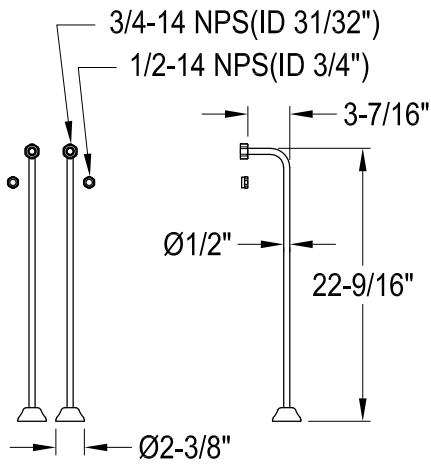

CCK2140,1,2,5,8PL

Shower Combo

CC460,1,2,3,5,6,7,8 Single Offset Bath Supply

CC2090,1,2,3,5,6,7,8 Tub Waste & Overflow