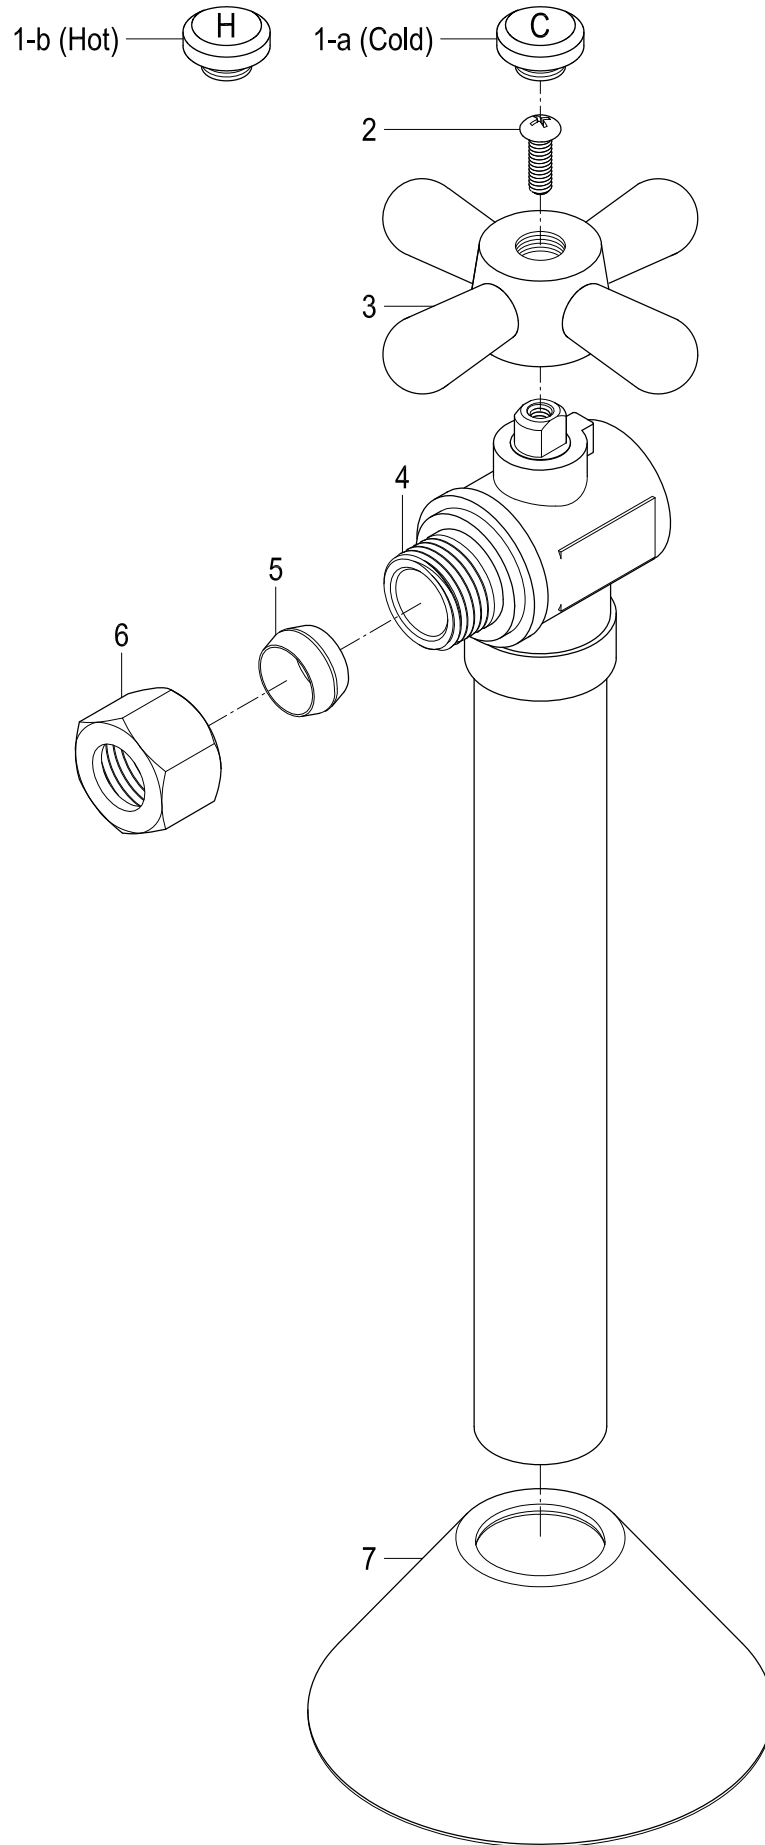

CC83200, 1, 2, 3, 5, 7, 8X

Quarter Turn Valves, 1/2" Sweat & 5" Extension x 3/8" O.D Comp

Part #	QTY
1-a.	1
1-b.	1
2.	1
3.	1
4.	1
5.	1
6.	1
7.	1