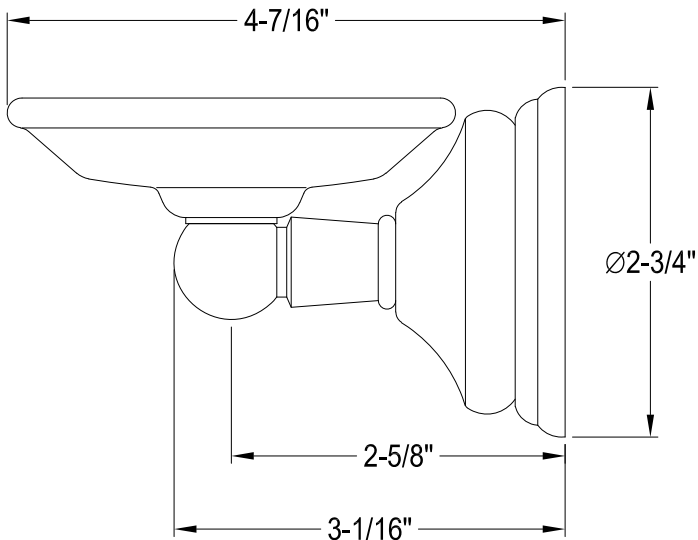

BA1111MB,C,PB,ORB,SN

24" Towel Bar

BA1114MB,C,PB,ORB,SN

Towel Ring

BA1115C,PB,ORB,SN

Soap Dish Holder

BA1116C,PB,ORB,SN

Toothbrush & Tumbler Holder

BA1117MB,C,PB,ORB,SN

Robe Hook

BA1118MB,C,PB,ORB,SN

Toilet Paper Holder