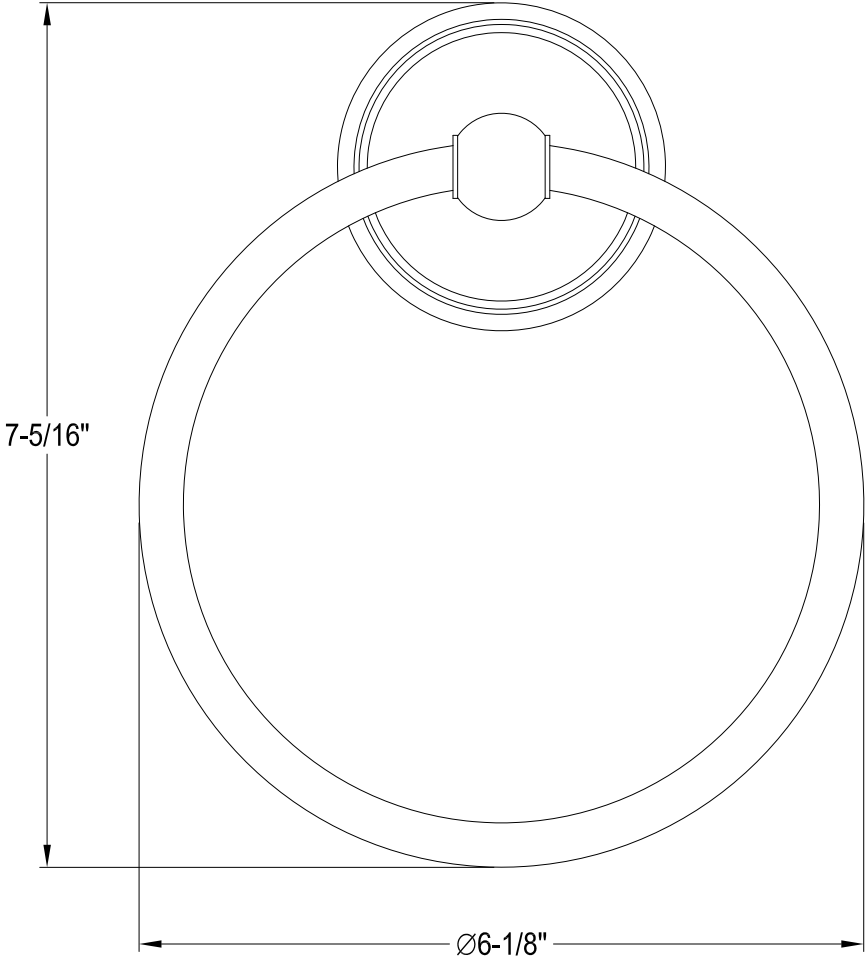

BA1111MB,C,PB,ORB,SN

24" Towel Bar

BA1114MB,C,PB,ORB,SN

Towel Ring

BA1115C,PB,ORB,SN

Soap Dish Holder

BA1116C,PB,ORB,SN

Toothbrush & Tumbler Holder

BA1117MB,C,PB,ORB,SN

Robe Hook

BA1118MB,C,PB,ORB,SN

Toilet Paper Holder