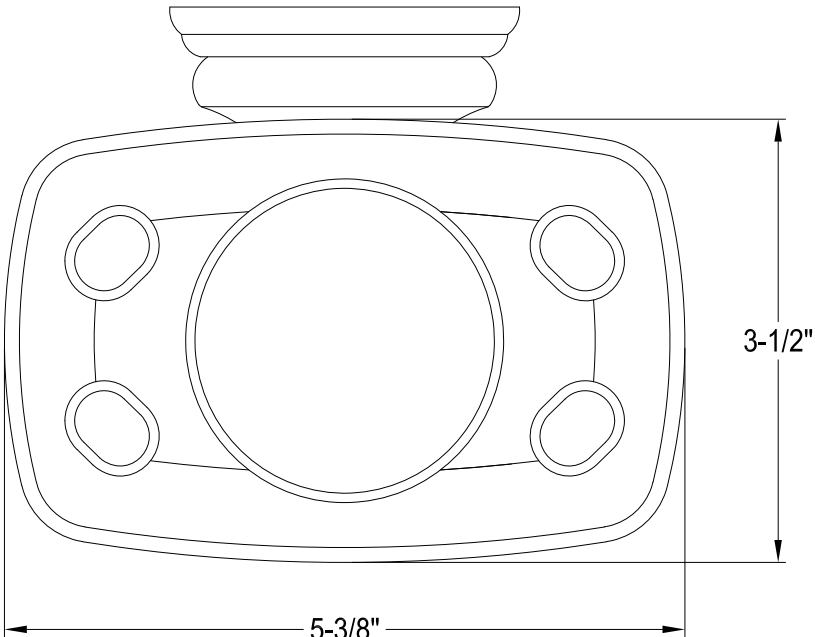

BA1111MB,C,PB,ORB,SN

24" Towel Bar

BA1114MB,C,PB,ORB,SN

Towel Ring

BA1115C,PB,ORB,SN

Soap Dish Holder

BA1116C,PB,ORB,SN

Toothbrush & Tumbler Holder