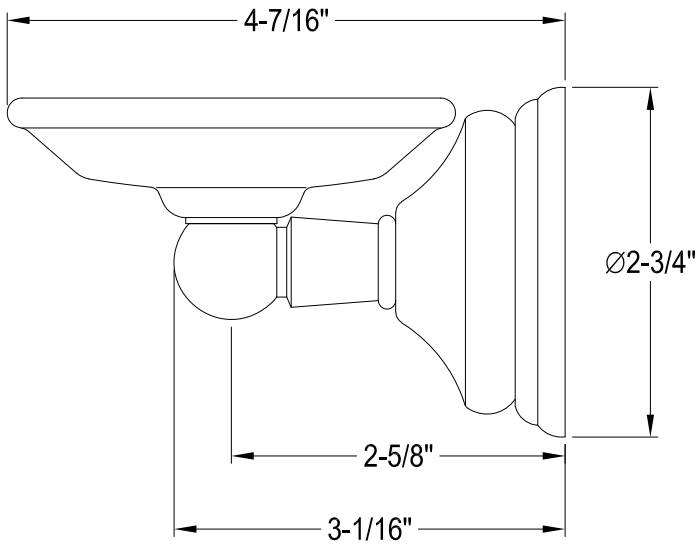

BA1111MB,C,PB,ORB,SN

24" Towel Bar

BA1114MB,C,PB,ORB,SN

Towel Ring

BA1115C,PB,ORB,SN

Soap Dish Holder

BA1116C,PB,ORB,SN

Toothbrush & Tumbler Holder